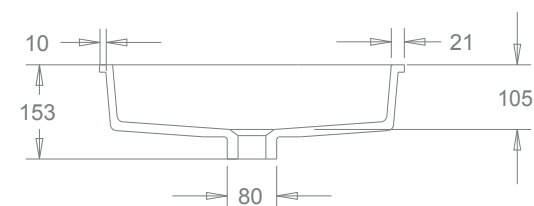

Sotto Stadium Basin

Undermount
 450mm x 300mm x 105mm
 32mm + 40mm waste
 9L capacity
 Matt solid surface
 White

Loughlin Furniture

Made from modified acrylic the Sotto range is comprised of 100% acrylic resin and is a solid, non-porous, homogeneous material which has excellent antibacterial and anti-staining properties.

Top View

Side View

- *all sizes in mm
- *we recommend that our basins are installed by a licensed contractor
- *basin takes both 32mm and 40mm wastes
- *includes white push down plug and waste to match
- *when paired with a Loughlin Furniture vanity the stone top will be cut and edge polished to suit the basin