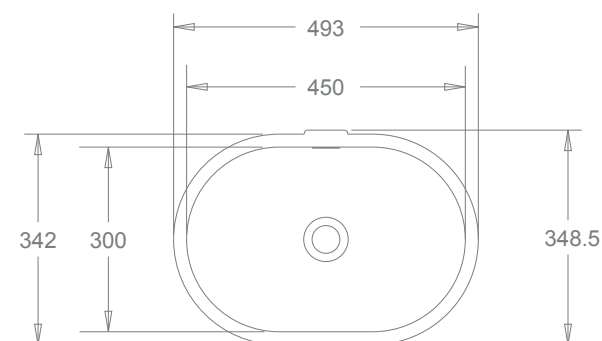

Sotto Stadium Basin

Undermount
 450mm x 300mm x 105mm
 32mm + 40mm waste
 9L capacity
 Matt solid surface
 White

Loughlin Furniture

Made from modified acrylic the Sotto range is comprised of 100% acrylic resin and is a solid, non-porous, homogeneous material which has excellent antibacterial and anti-staining properties.

Top View

Side View

- *all sizes in mm
- *we recommend that our basins are installed by a licensed contractor
- *basin takes both 32mm and 40mm wastes
- *includes white push down plug and waste to match
- *when paired with a Loughlin Furniture vanity the stone top will be cut and edge polished to suit the basin