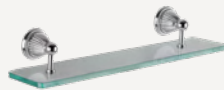

A53.55.6 600mm Towel Rail
A53.55.9 900mm Towel Rail

Double Towel Rail

A53.57.6 600mm Towel Rail
A53.57.9 900mm Towel Rail

Glass Shelf

A53.59 500mm Glass Shelf

Toilet Roll Holder

A53.61 Toilet Roll Holder

Robe Hook