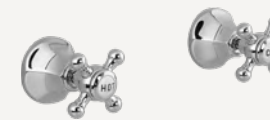

Wall Tap Set Cross Handle

A57.49 Cross Handle, Jumper Valve
A57.49.CD Cross Handle, Ceramic Disc
A57.49.ML Metal Lever
A57.49.PL White Porcelain Lever
A57.49.BL Black Porcelain Lever
A57.49.CK Crackle Porcelain Lever
A57.49.CL Crystal Lever
A57.49.CC Crystal Cross