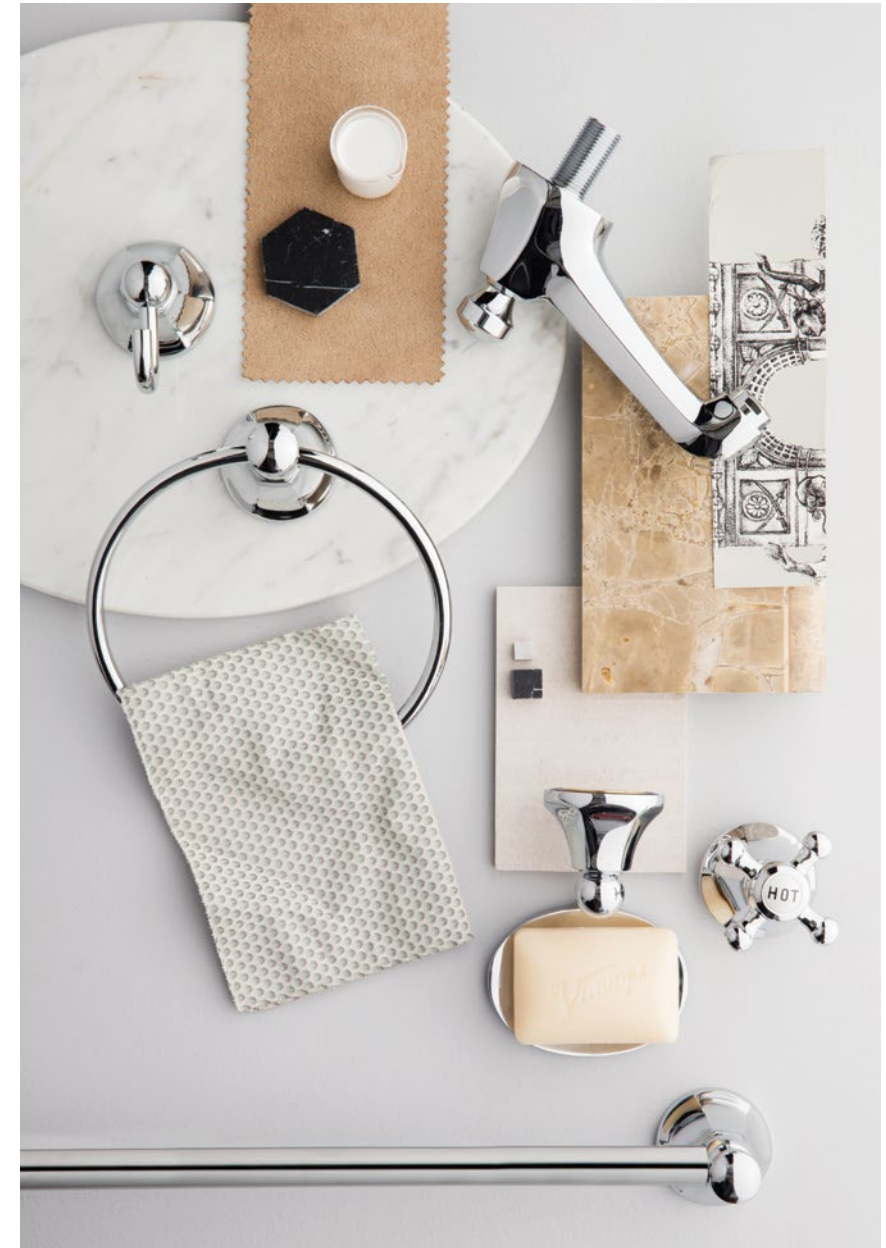

Double Towel Rail

A52.57.6 600mm Towel Rail
A52.57.9 900mm Towel Rail

Glass Shelf

A52.59 Glass Shelf

Toilet Roll Holder

A52.61 Toilet Roll Holder

Robe Hook

A52.63 Robe Hook

Classic

Inspired by Art Deco splendour, our Classic range is defined by simple clean shapes evoking grace and timeless design, with a hint of romance.

Classic Basin Set in English Brass A57.00.ML.16
Classic Towel Ring in English Brass A57.51.16
Classic Soap Holder in English Brass A57.52.16
Classic Robe Hook in English Brass A57.63.16

Classic Basin Set in English Brass A57.00.ML.16
Classic Robe Hook in English Brass A57.63.16
Classic Towel Ring in English Brass A57.51.16
Classic 600mm Towel Rail in English Brass A57.55.6.16

Classic Robe Hook in Chrome A57.63.00
Classic Basin Set in Chrome A57.00.ML.00
Classic Soap Holder in Chrome A57.52.00
Classic 600mm Towel Rail in Chrome A57.55.6.00

Astra Walker

Classic Shower Set in Chrome A57.13.00
Classic Basin Set in Chrome A57.00.00
Classic 600mm Towel Rail in Chrome A57.55.6.00
Classic Towel Ring in Chrome A57.51.00
Classic Robe Hook A57.63.00
Rona Basin & Pedestal with 3 Tap Hole A98.91.75.3 & A98.91.75.P