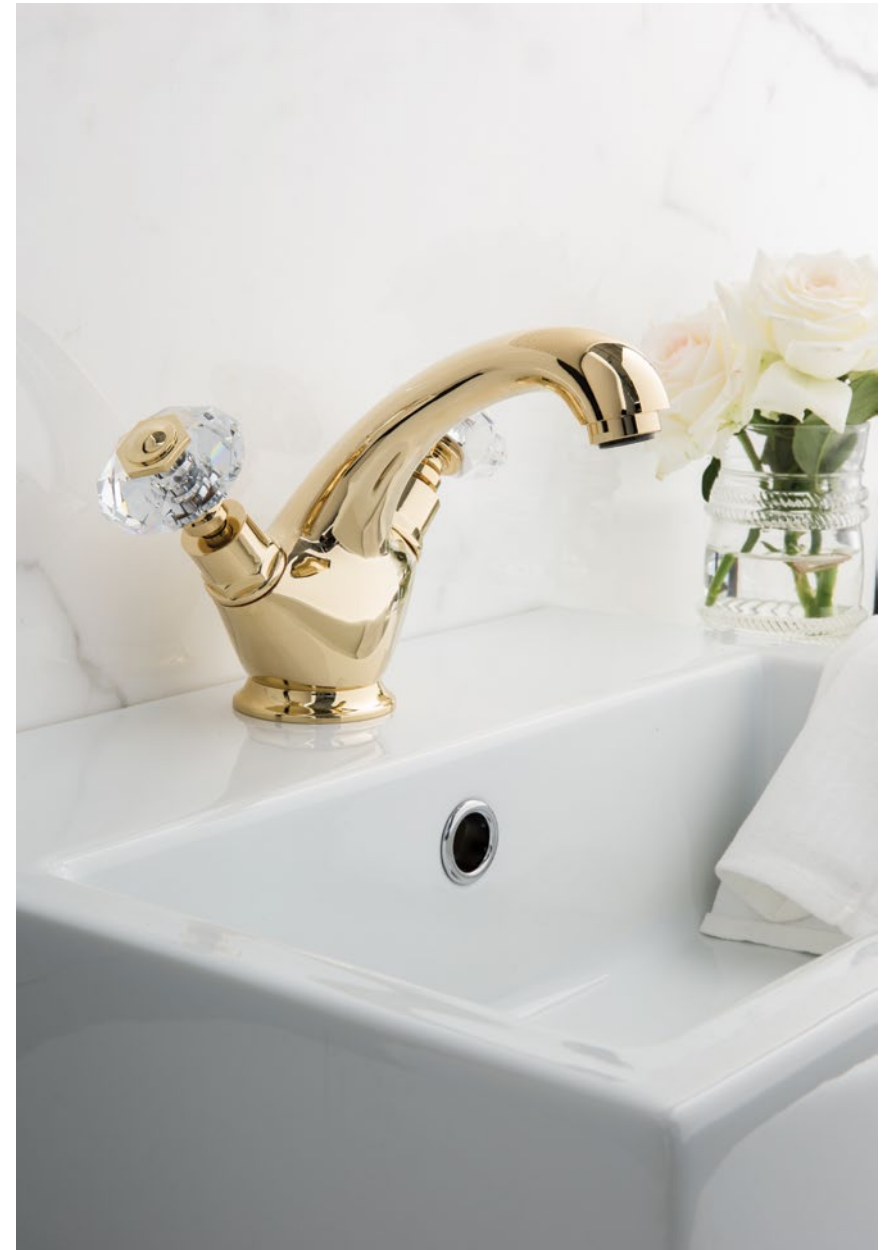

Edwardian Wall Set in Chrome A52.05.00

Edwardian Bath Mixer with Hand Shower in Nickel A52.22.DBL.04
Edwardian Towel Rail in Nickel A52.55.6.04

Edwardian Basin Set in Nickel A52.00.BL.04
Edwardian Robe Hook in Nickel A52.63.04

Edwardian Basin Set in Nickel A52.00.CC.04
Edwardian Towel Ring in Nickel A52.51.04
Edwardian Soap Dish in Nickel A52.52.04

Edwardian Basin Mixer in Ultra A52.04.CC.03

Edwardian Product Range

Metal Cross Handle