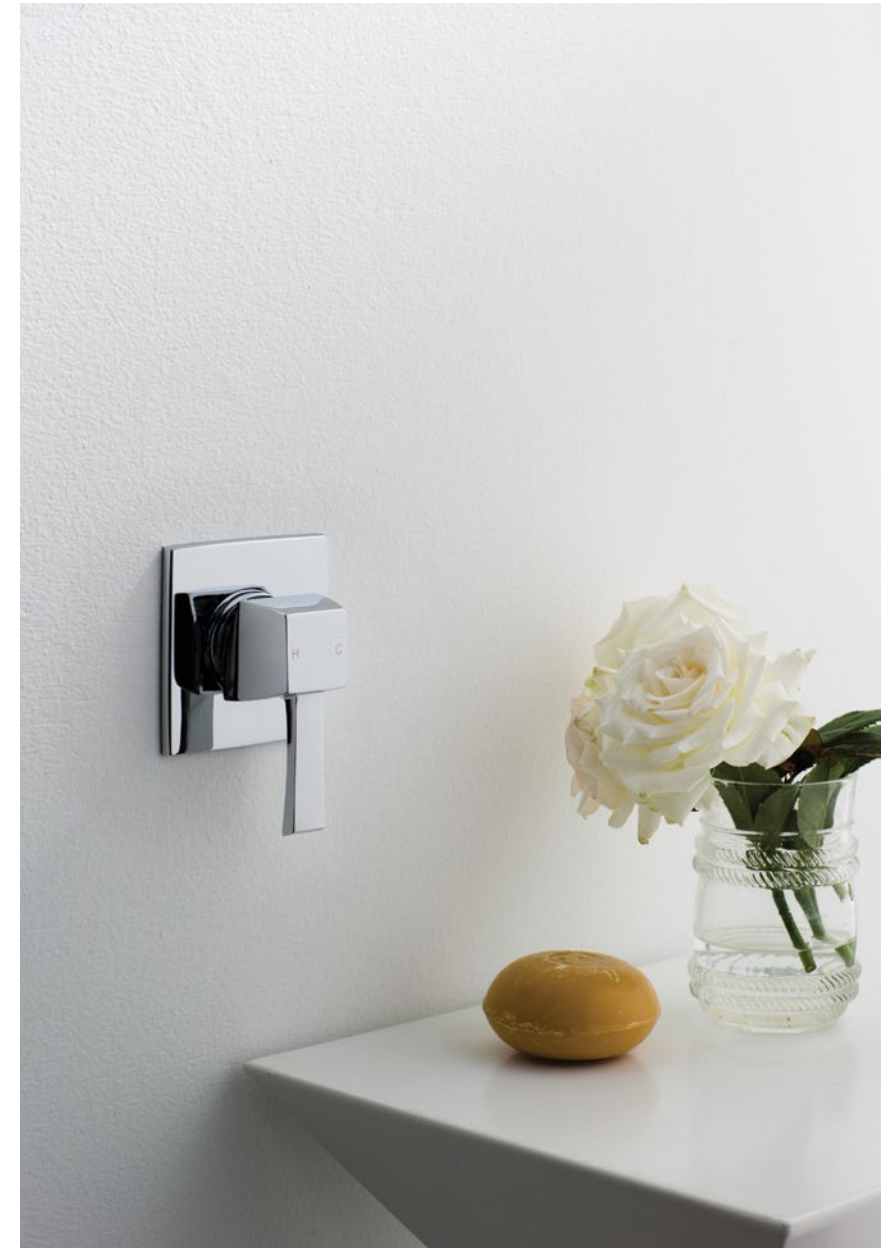

Dianna Wall Set in Ultra A79.05.48.BP03
Dianna Soap Holder in Ultra A79.52.03
Dianna Robe Hook in Ultra A79.63.03
Dianna 600mm Towel Rail in Ultra A79.55.6.03