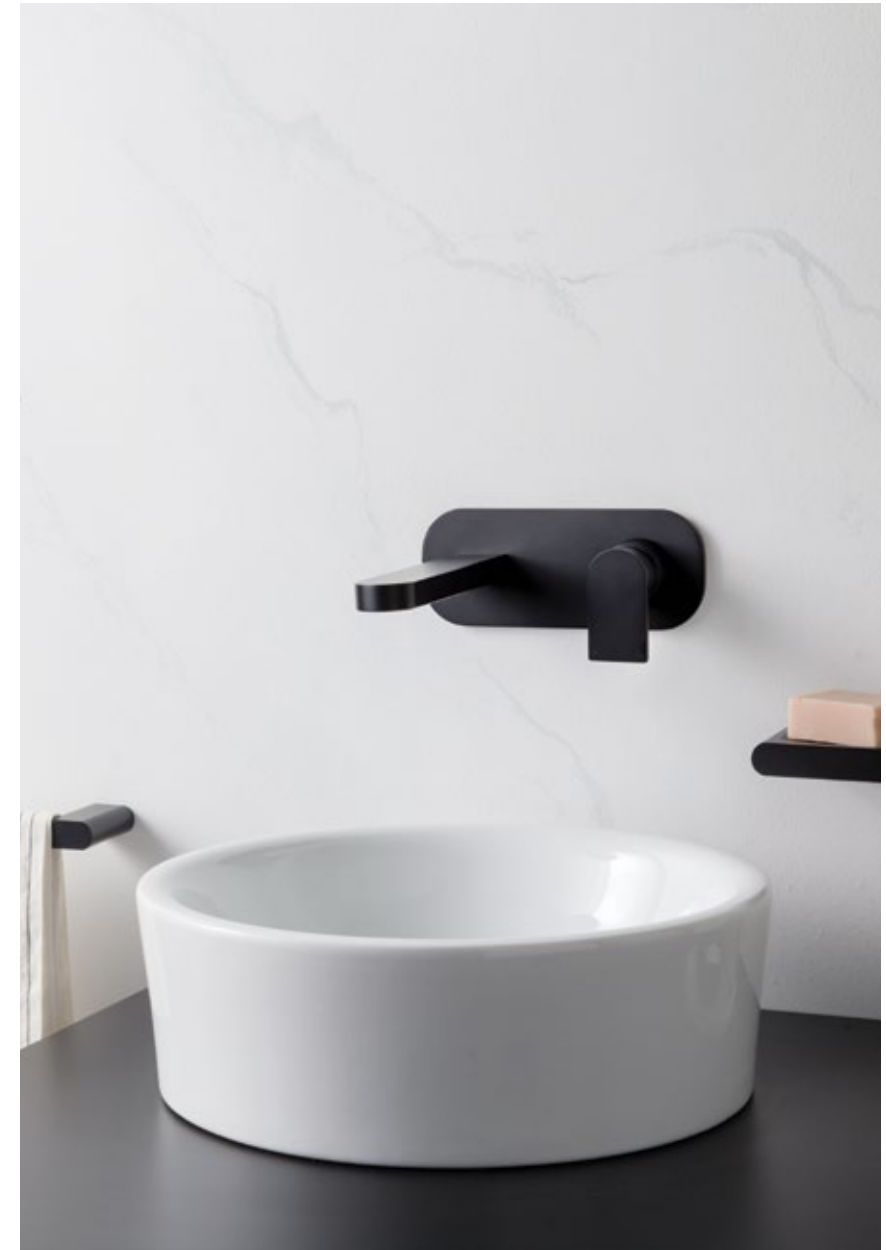

Metropolis Basin Mixer in Brushed Platinum A76.02.01

Metropolis Toilet Roll Holder in Brushed Platinum A76.61.01
Specified by SJB Architects. Photography by Nicole England

Metropolis Wall Set in Matt Black A76.05.48.BP02