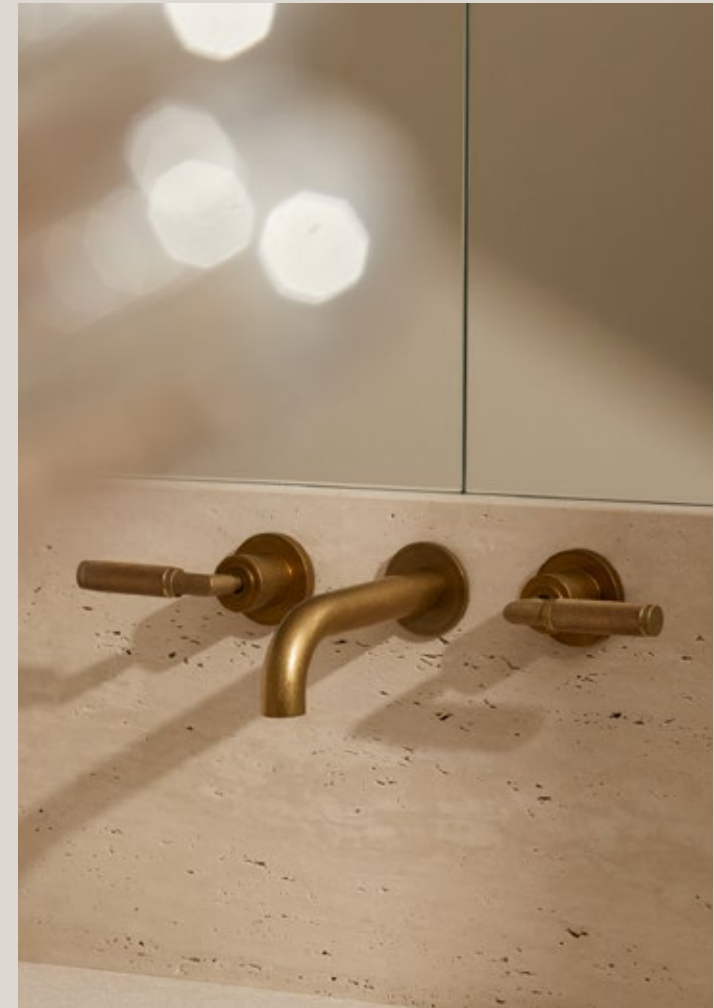

Contents

Introduction	4
Spring	7
Icon	21
Icon Stainless Steel	51
Icon +	57
Icon + Lever	73
Knurled Icon + Lever	89
Eden	103

Assemble	111
Elk	125
Jonas	131
Metropolis	135
Pura	143
Wastes & Traps	160
Cistern & Flushplates	162
Colours & Finishes	163