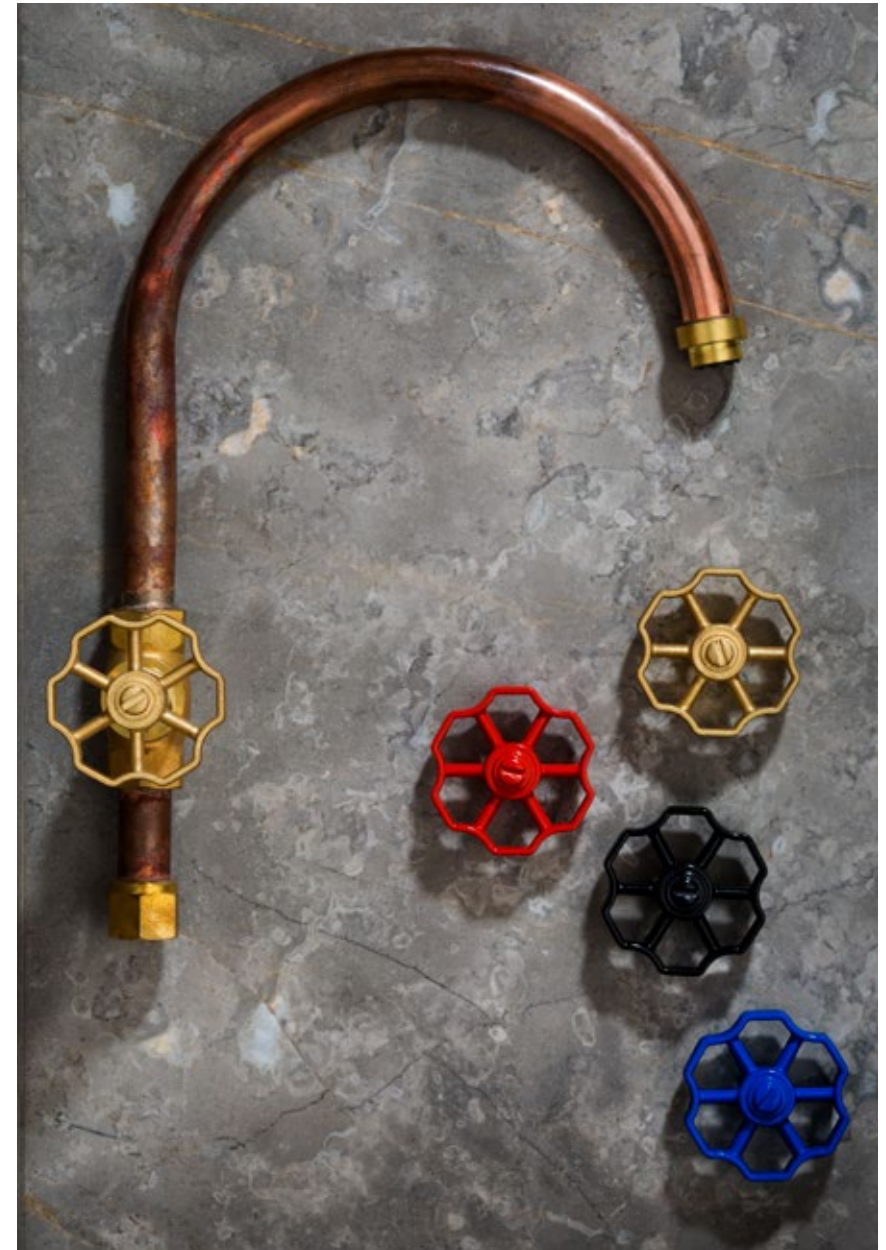

A68.25.V4.KN 200mm  
Overhead Rose  
A68.25.V4.KN.250 250mm  
Overhead Rose  
A68.25.V4.KN.300 300mm  
Overhead Rose

Eden

Opposite: Eden Hob Sink Set with brass handles A11.32  
Above: Eden brass handle

Astra Walker

Eden Bib Tap with brass handles A11.15

Eden

Eden Tap with brass handle A11.40

### Eden Product Range

Standard with Brass Handle