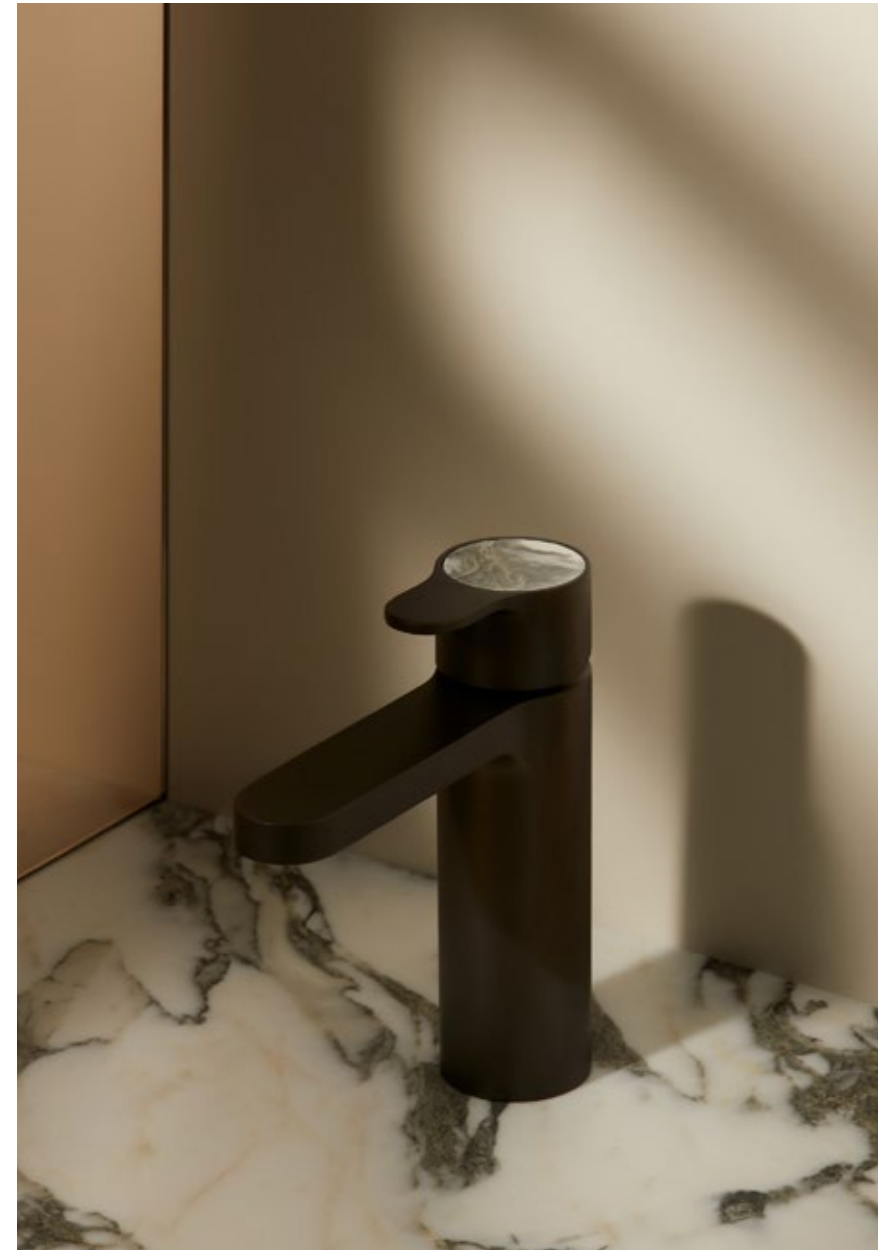

Spring Hob Set & Mixer with Custom Marble Insert in Brushed Platinum A82.07.V6.V2.01

Spring