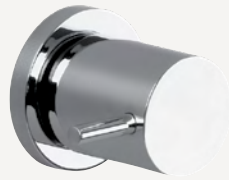

Icon Product Range

Bath/Shower Diverter
Non-Mixing

A69.41 Bath/Shower Diverter