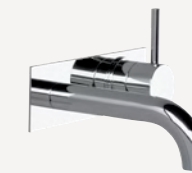

Wall Set on Backplate
A69.05.BP 155mm Spout
A69.06.BP 200mm Spout
A69.06.250.BP 250mm Spout

Available with Flow Control for Basin, add .FC to end of code.
5 Star 6L/min WELS Rating

Wall Mixer Set on Backplate
A69.05.48.BP 155mm Spout
A69.06.48.BP 200mm Spout
A69.06.48.250.BP 250mm Spout

Available with Flow Control for Basin, add .FC to end of code.
5 Star 6L/min WELS Rating