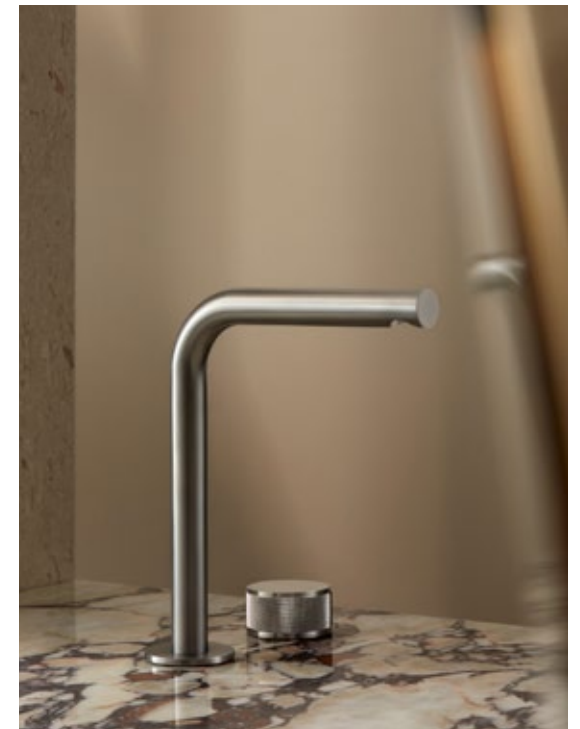

Assemble

Assemble Kitchen Set with Pull Out Spout in Aged Brass A81.08.V9.V2.05  
Specified by Travis Walton. Photography by Elisa Watson

Astra Walker

Assemble

Opposite: Assemble Extended Basin Set with Fluted Handles in Brushed Platinum A81.07.V9.69.100.V7.01