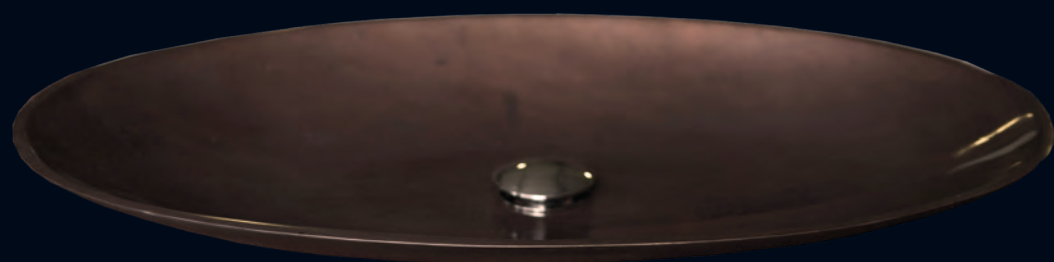

FRONT COVER

BOYD ALTERNATIVES
EMBRACE ART IN THE EVERYDAY

BATHROOM COLLECTIVE

STUDLEY
copper cylinder

425 Ø 900 H

PRINCE
dark bronze cylinder

425 Ø 900 H

RODNEY
bronze and brass cylinder

425 Ø 900 H

PRINCESS
cylinder in pink patina

425 Ø 900 H

ELLIPSE

900 L 400 W 100 H

THE CONE

900 H 900 L 400 W

THE DISH

680 L 370 W 75 H

URBANE

900 H 680 L 370 W

GLOBE

425 Ø 150 H

LUXE

425 Ø 900 H

EDGETTE

350 Ø 170 H

THE EDGE

440 Ø 135 H

OVATE

580 L 370 W 150 H

OVOIDAL

500 L 250 W 150 H

MOROCCO