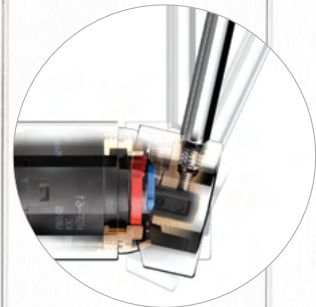

Model: 30645-78

Recessed Aerators for a minimalist appearance

Pegasi mixers feature tidy recessed aerators meaning there are no joints at the end of the tube for a clean minimalist appearance. Three spout lengths make Pegasi, Zeos and Cascade versatile in projects.

Smartbridge™ in-wall breaching system

This clever breaching system designed and engineered by Faucet Strommen makes for effortless installation and perfect fit-off. This is easy to align, level and fasten and ensures that the spout and mixer bodies are correctly spaced.