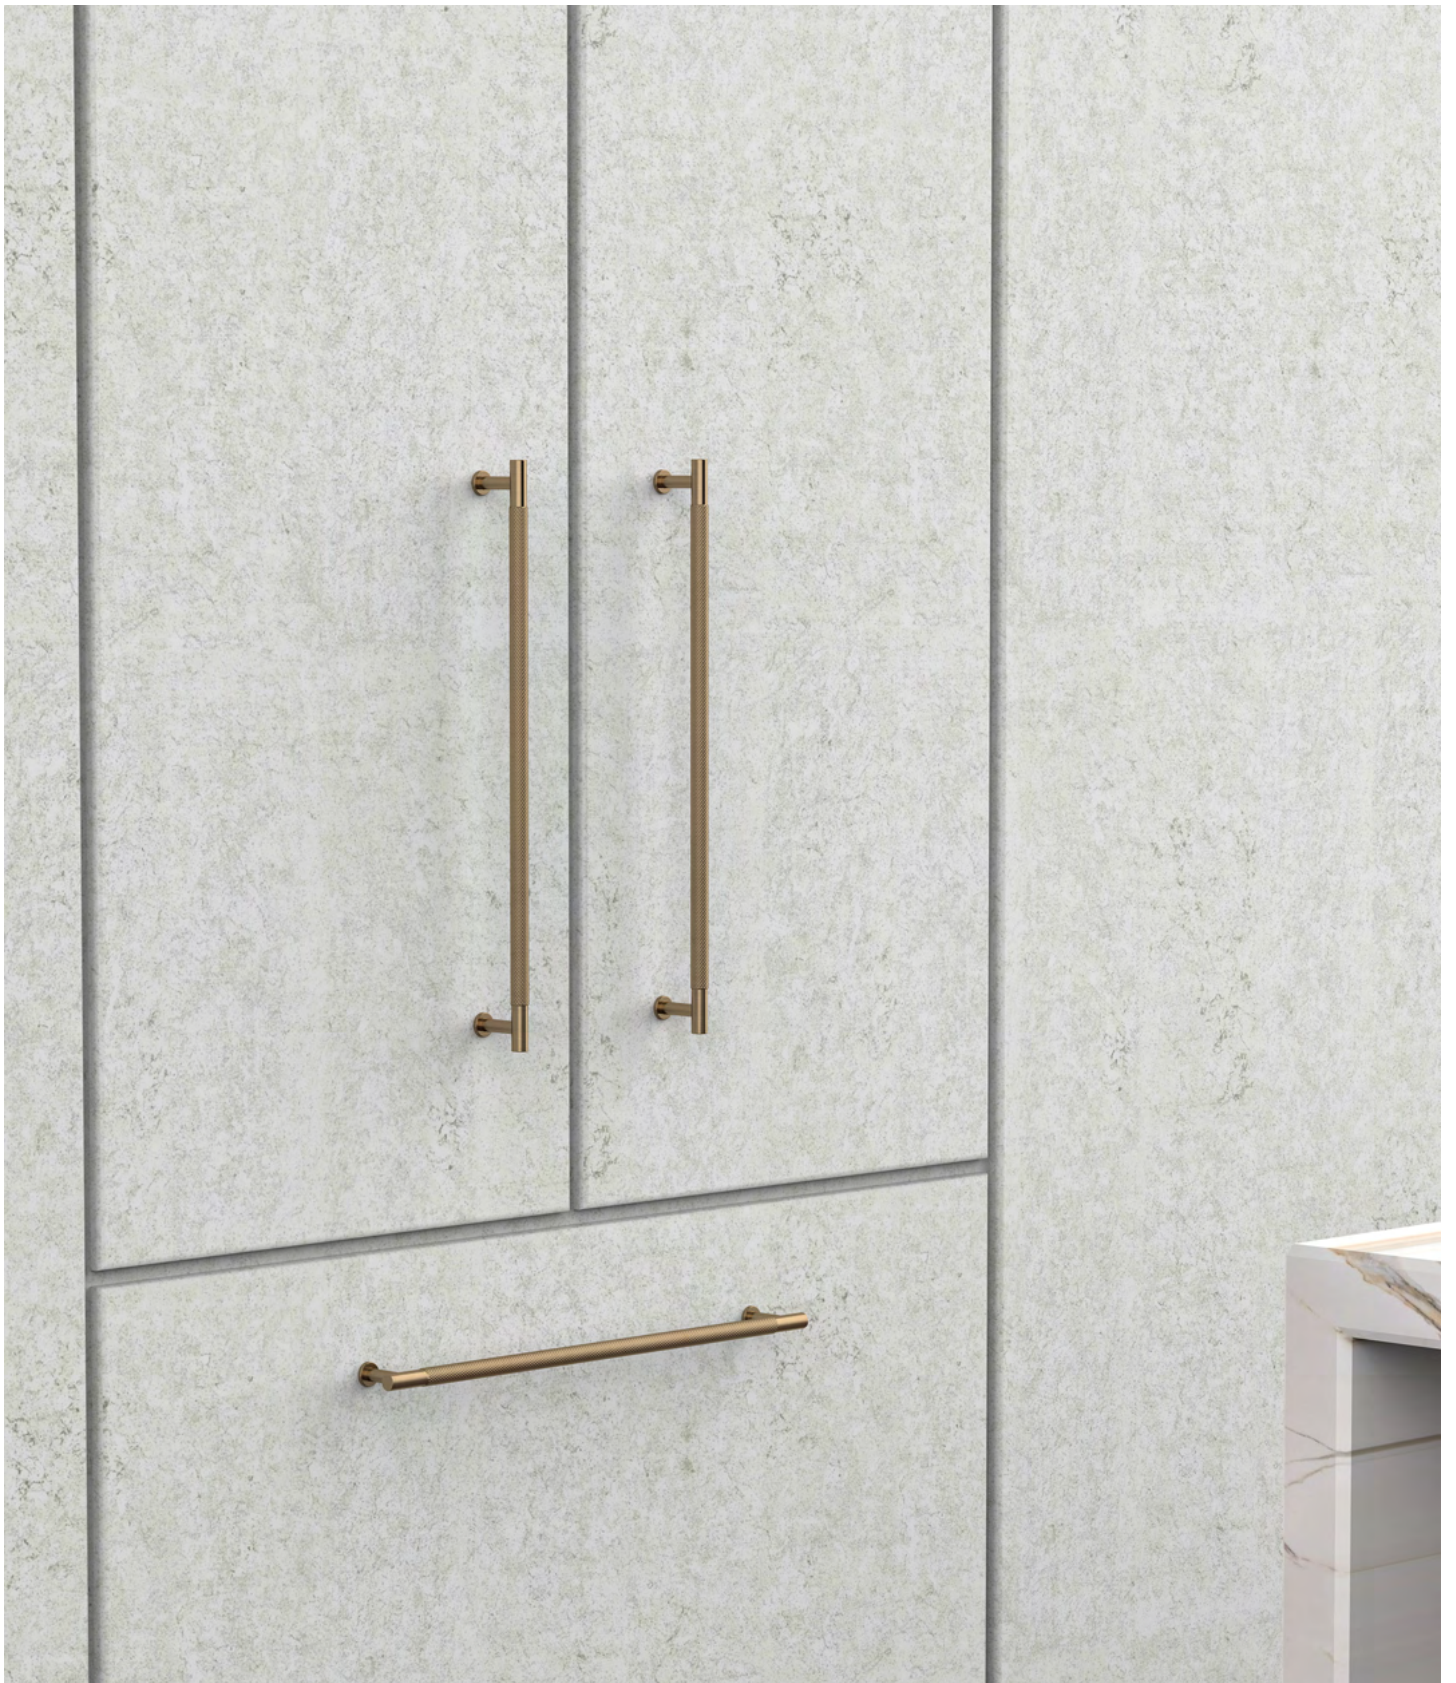

\$53 Chrome
\$58 Matte Black, Matte White
\$63 Brushed Chrome, Brushed New Nickel
\$67 All other finishes (refer pg. 16)

Model: 36071-76

36070
Appliance Pull

- Brass construction
- Robust fixing
- Overall length 367 mm
- Fitting spacing 352 mm