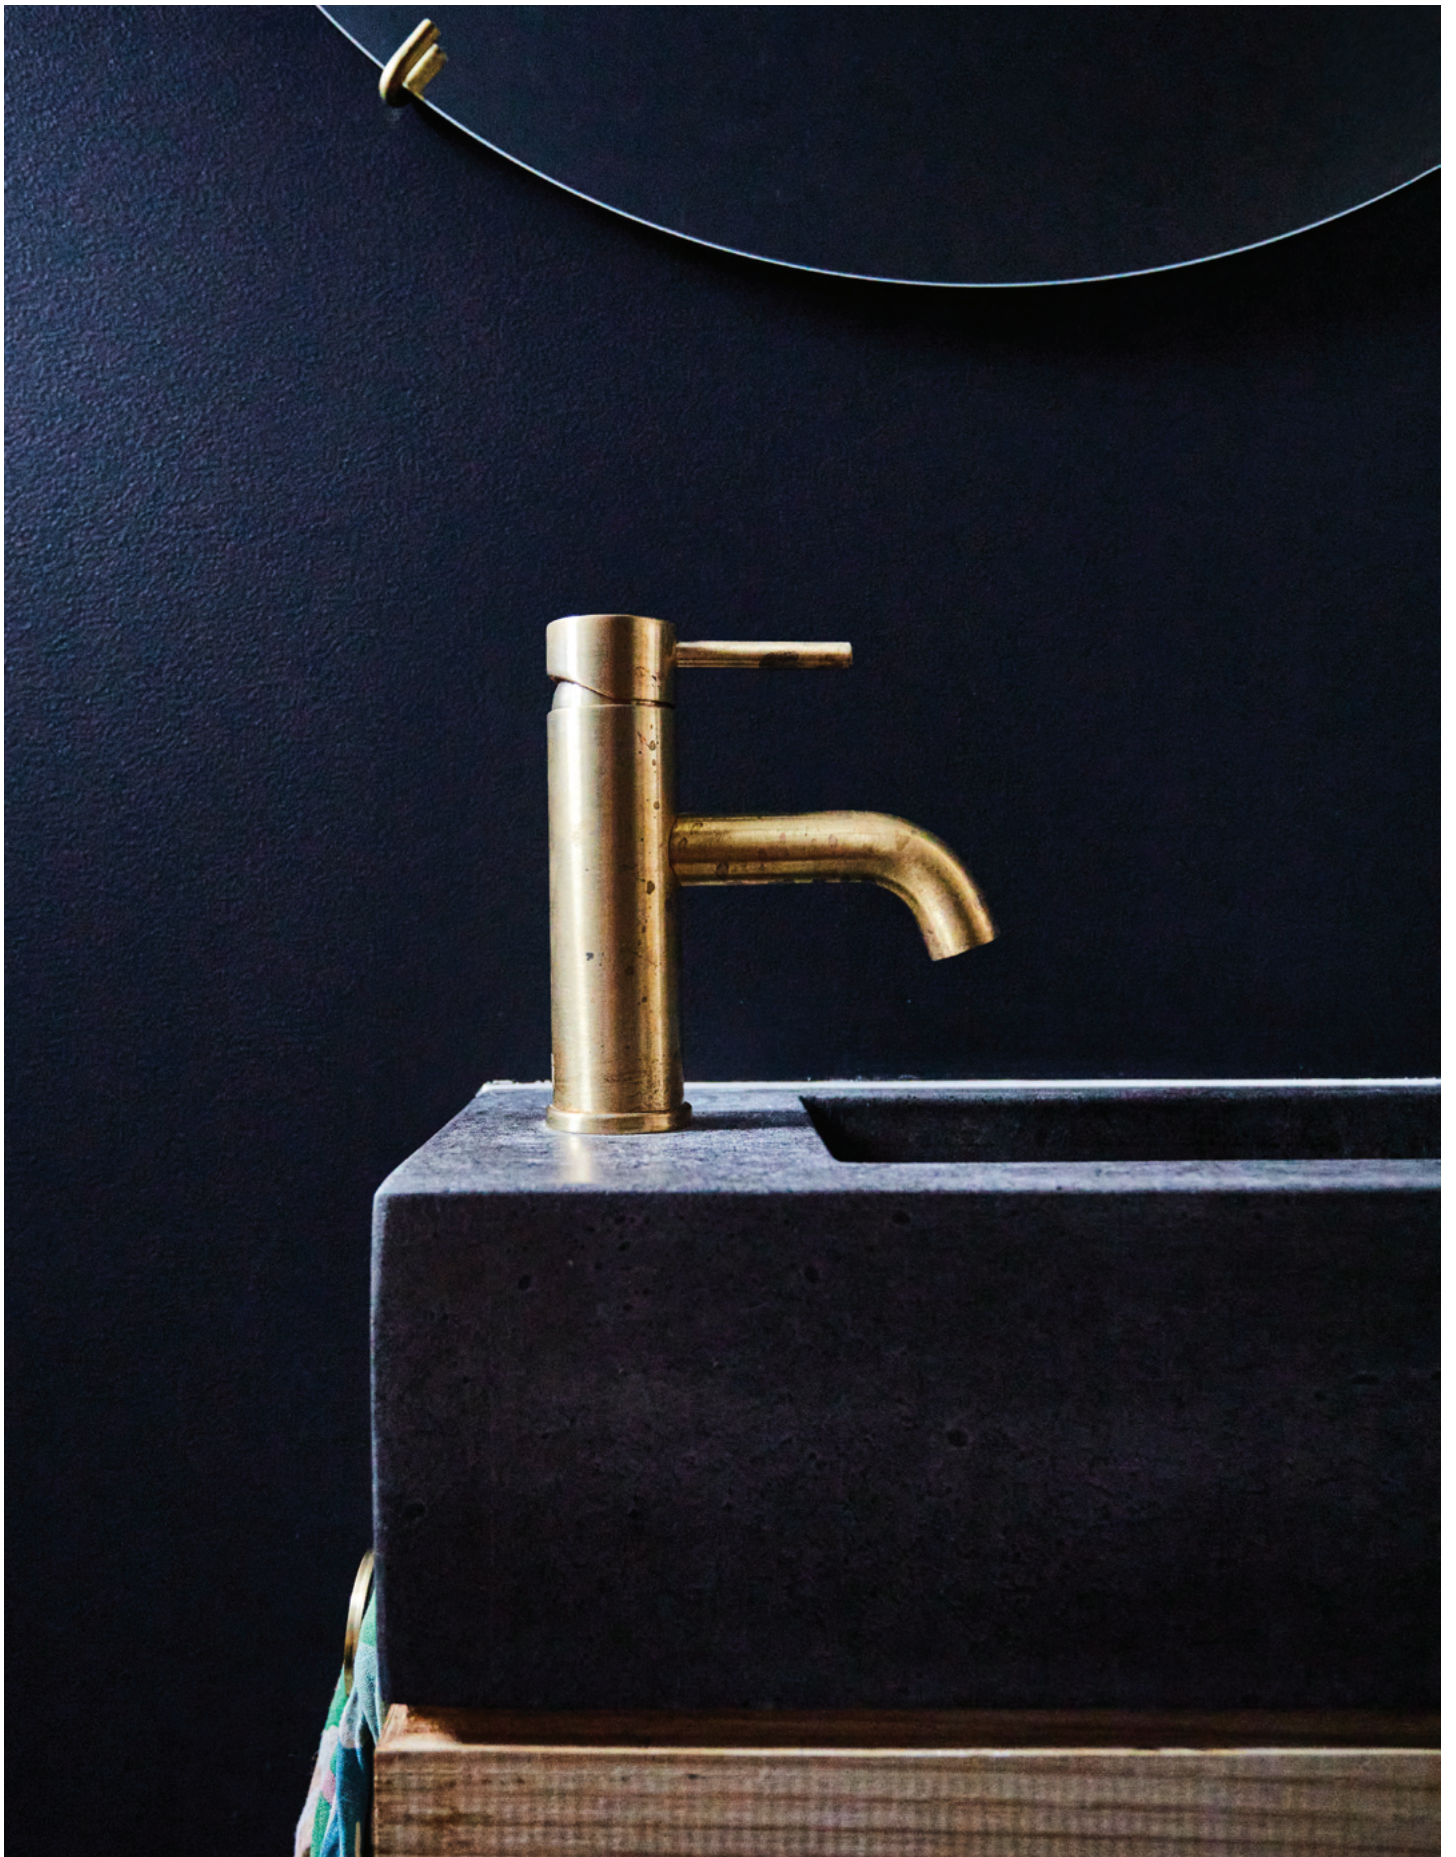

Model: 30634-91