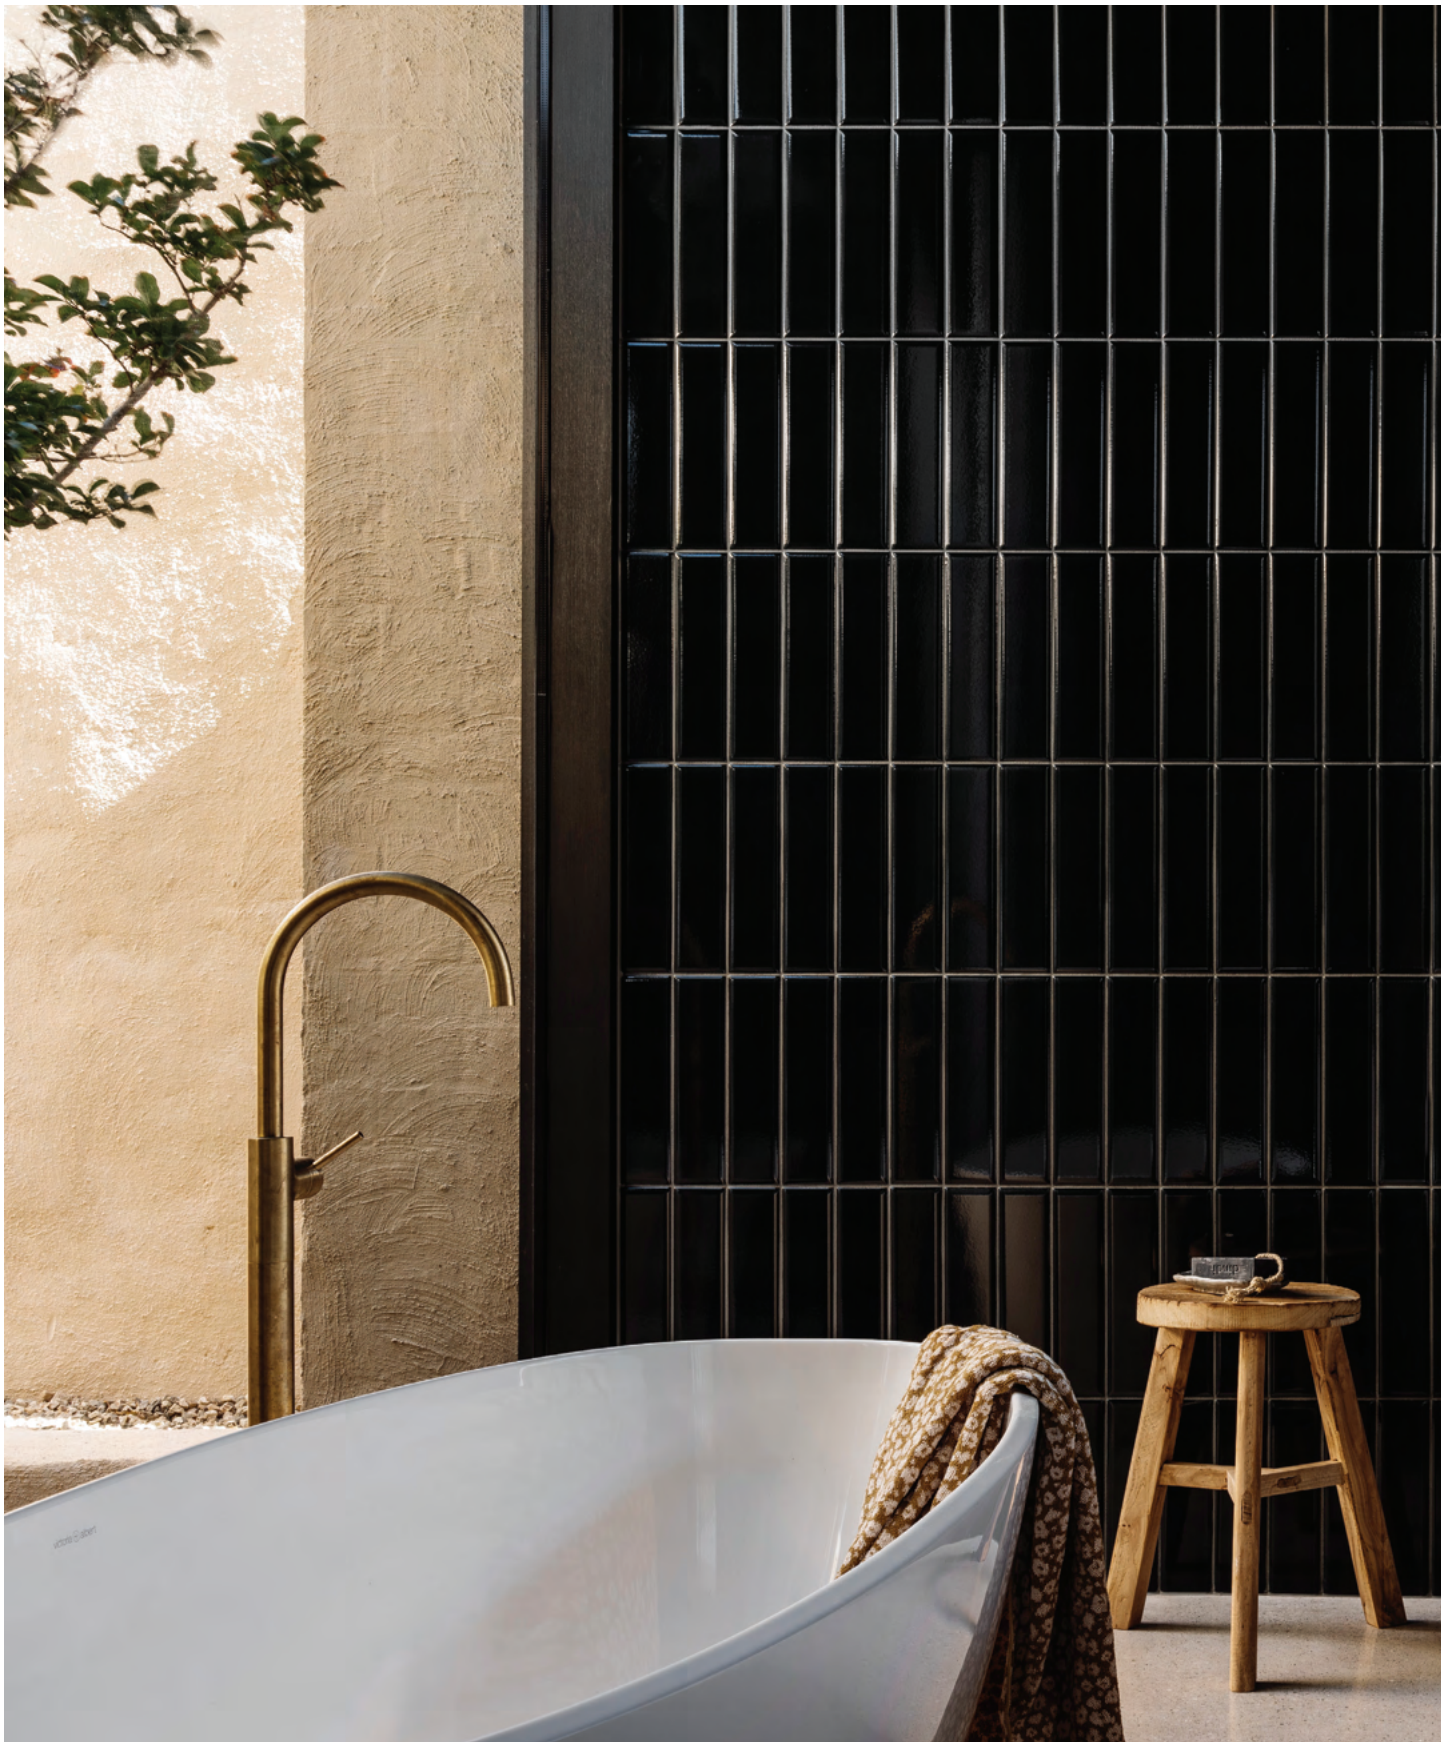

Model: 30661-91