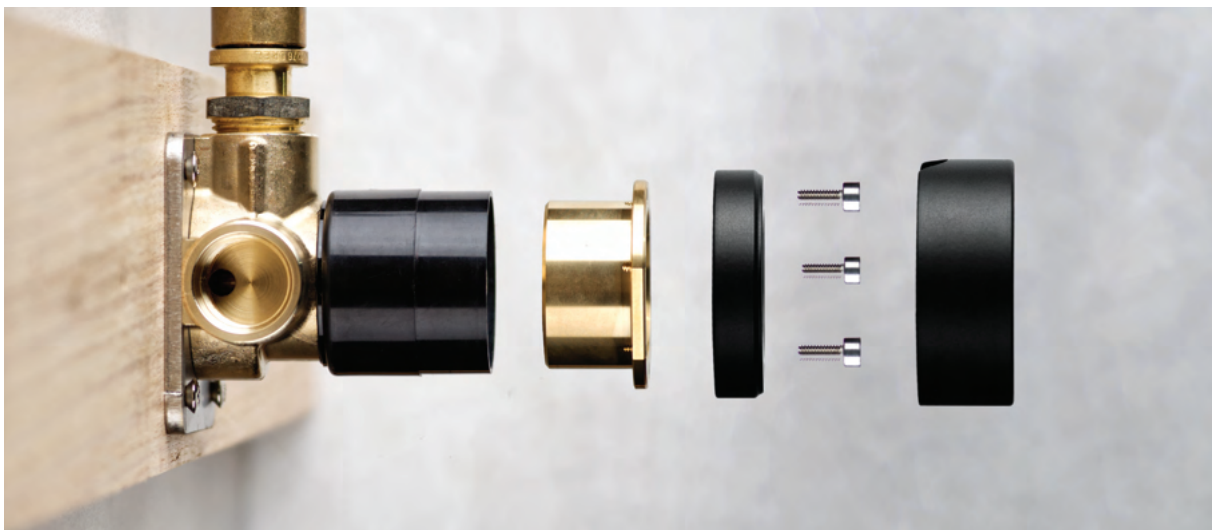

Logikit In-Wall body for ease and flexibility

Zero uses Faucet Strommen's Logikit system which employs an in-wall body free of decorative components allowing for fast rough in and freedom of choice. Finish colour can be chosen later as fit-off parts are supplied separately.