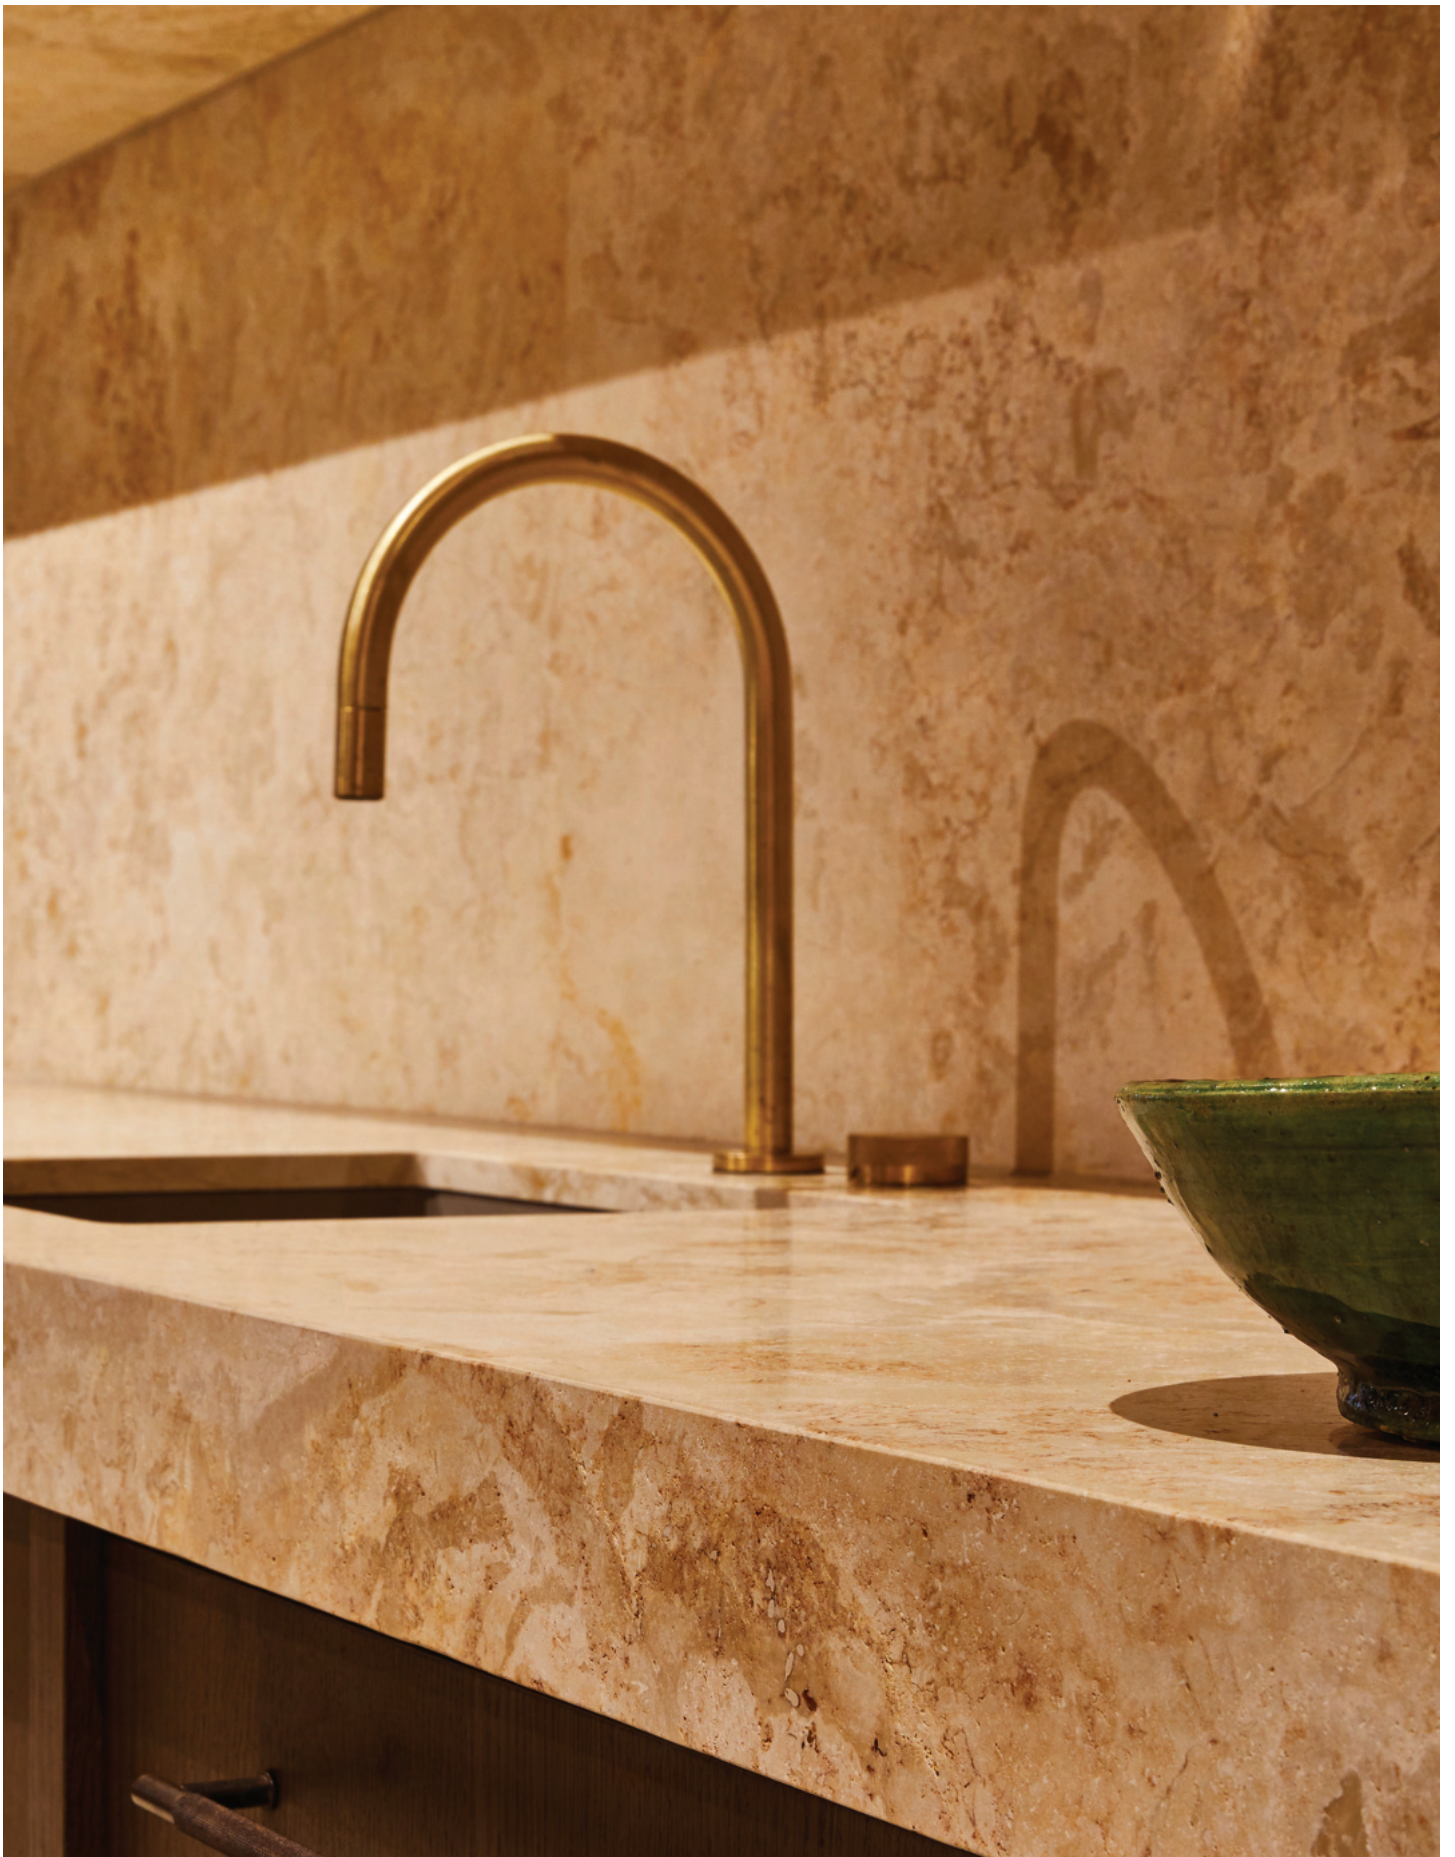

Model: 30945-91