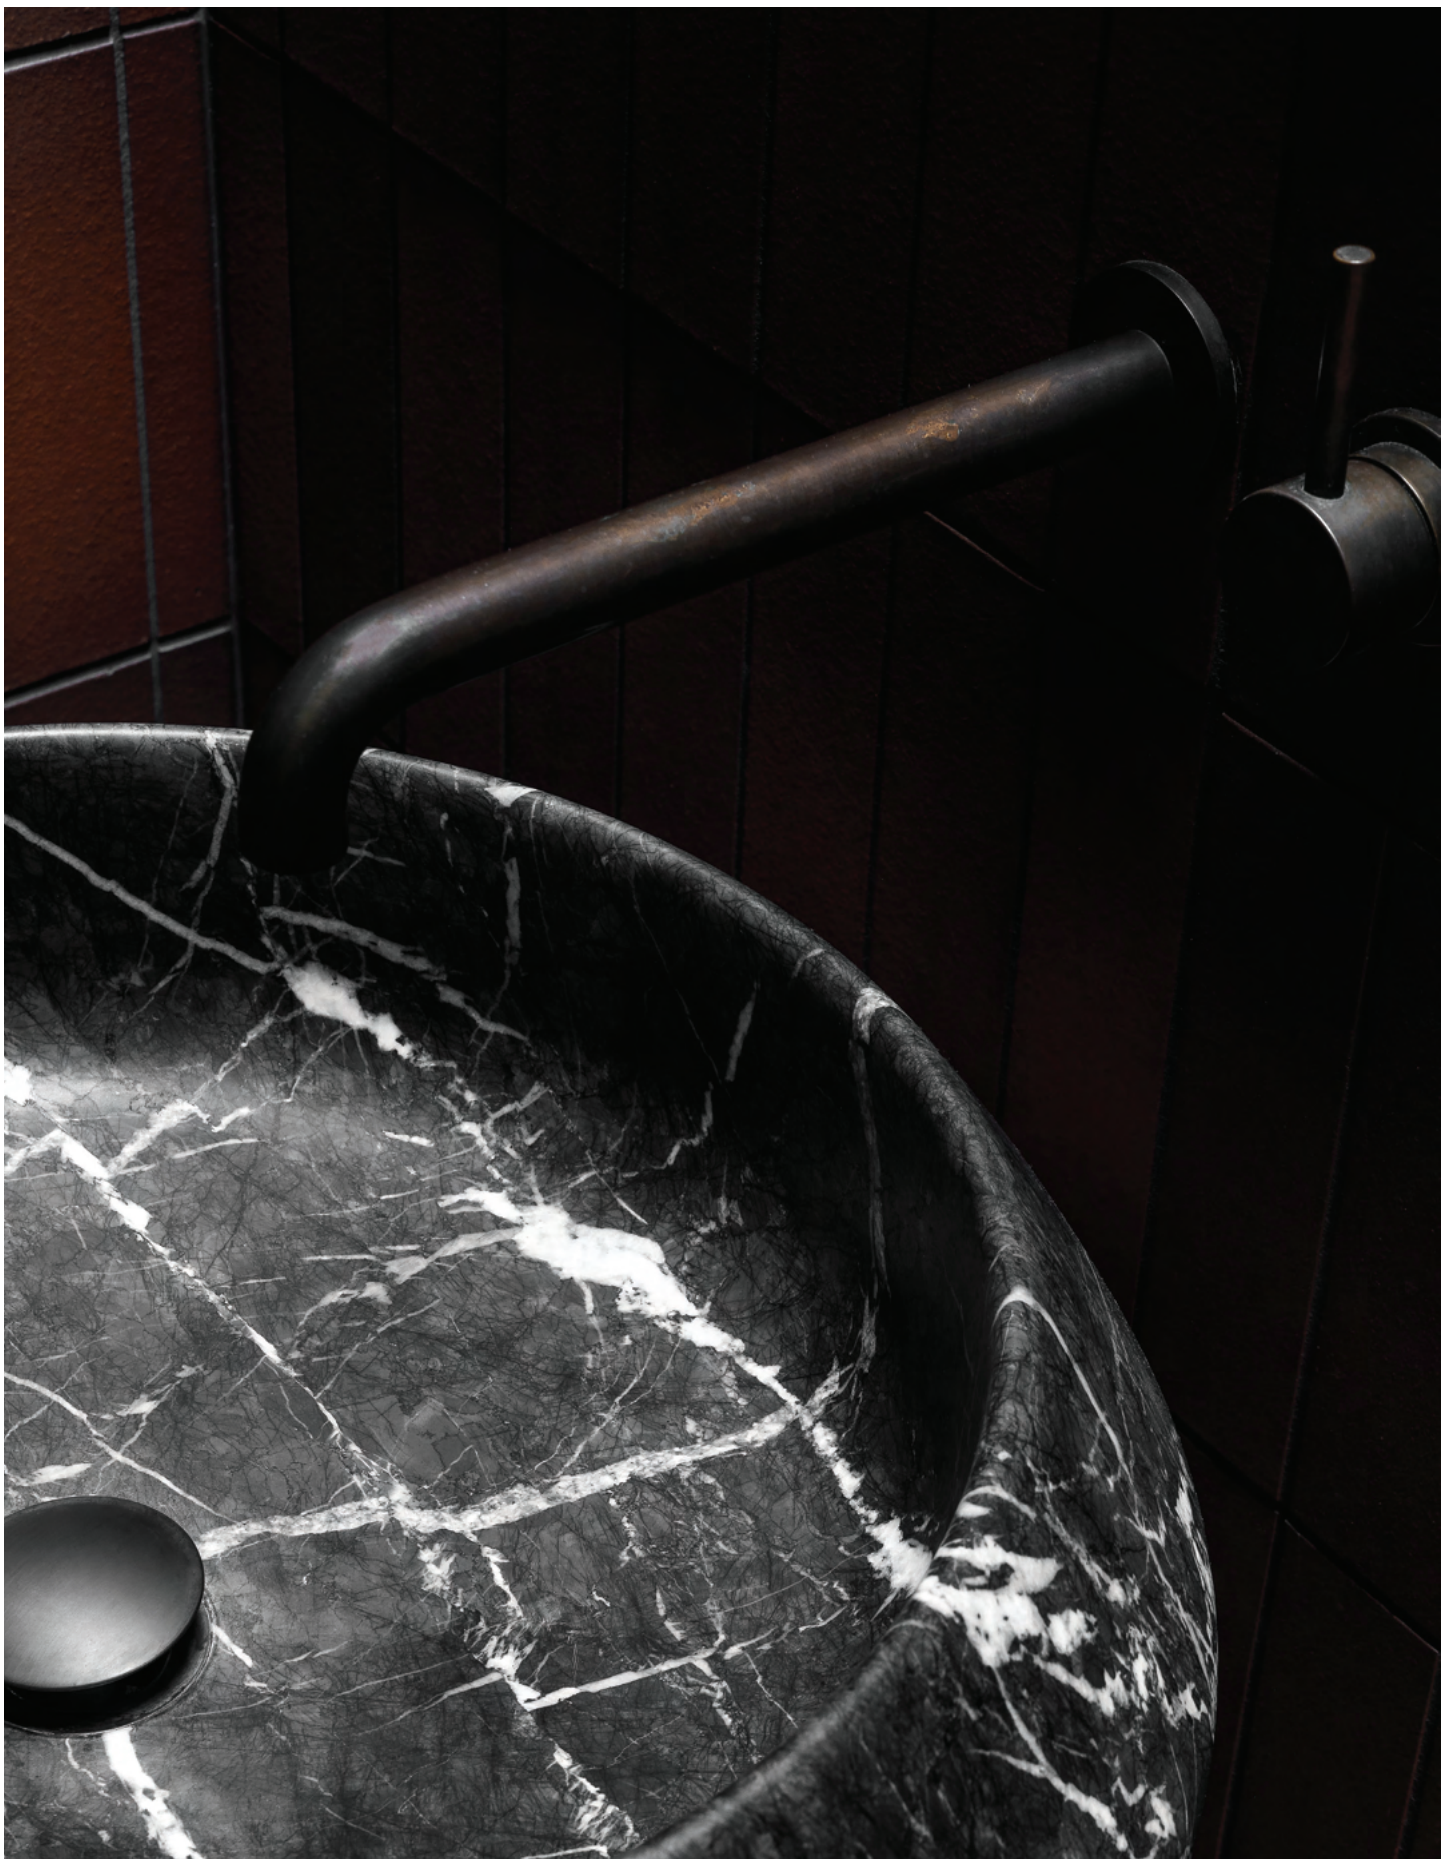

Model: 30655-83