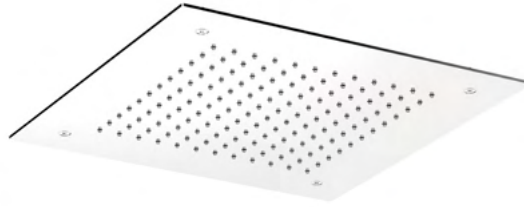

30791

**Atico Flush Ceiling Shower
400 Square**

- Solid brass 3mm face plate
- WELS 3* 9lpm
- Includes ceiling mount frame
- RIK & Fkit codes see page 149

$2512 Chrome

$3270 Matte Black, Matte White

$3459 Brushed Chrome, Brushed New Nickel

$3649 All other finishes (refer pg. 16)