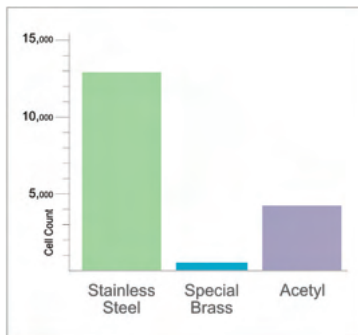

Despite the Australian compliance standards allowing for small amounts of lead in brass (4-6%), we stepped ahead with **UltraBrass** to eliminate this harmful metal. A report by health experts states, **Children younger than 6 years are especially vulnerable to lead poisoning, which can severely affect mental and physical development,**

UltraBrass is bismuth free. Whilst the exposure to small amounts of bismuth may not be harmful, bismuth poisoning can cause pain, fever and bone weakness.

UltraBrass

Fights Bacteria

UltraBrass is a copper alloy and this is what gives it powers over bacteria.

Copper has antimicrobial properties and provides a level of protection against bacteria that can form in plumbing systems known as OPPP [opportunistic premise plumbing pathogens]. OPPP's **present an emerging waterborne disease problem**₃ and affects homes and hospitals.

Bacteria, yeasts and viruses are rapidly killed on metallic copper surfaces₃ when the cell walls are attacked by Cuprous Oxide (Cu₂O). This makes copper alloys like **UltraBrass** specially effective in reducing the build up of pathogens in potable water and providing a level of protection for you and your family.