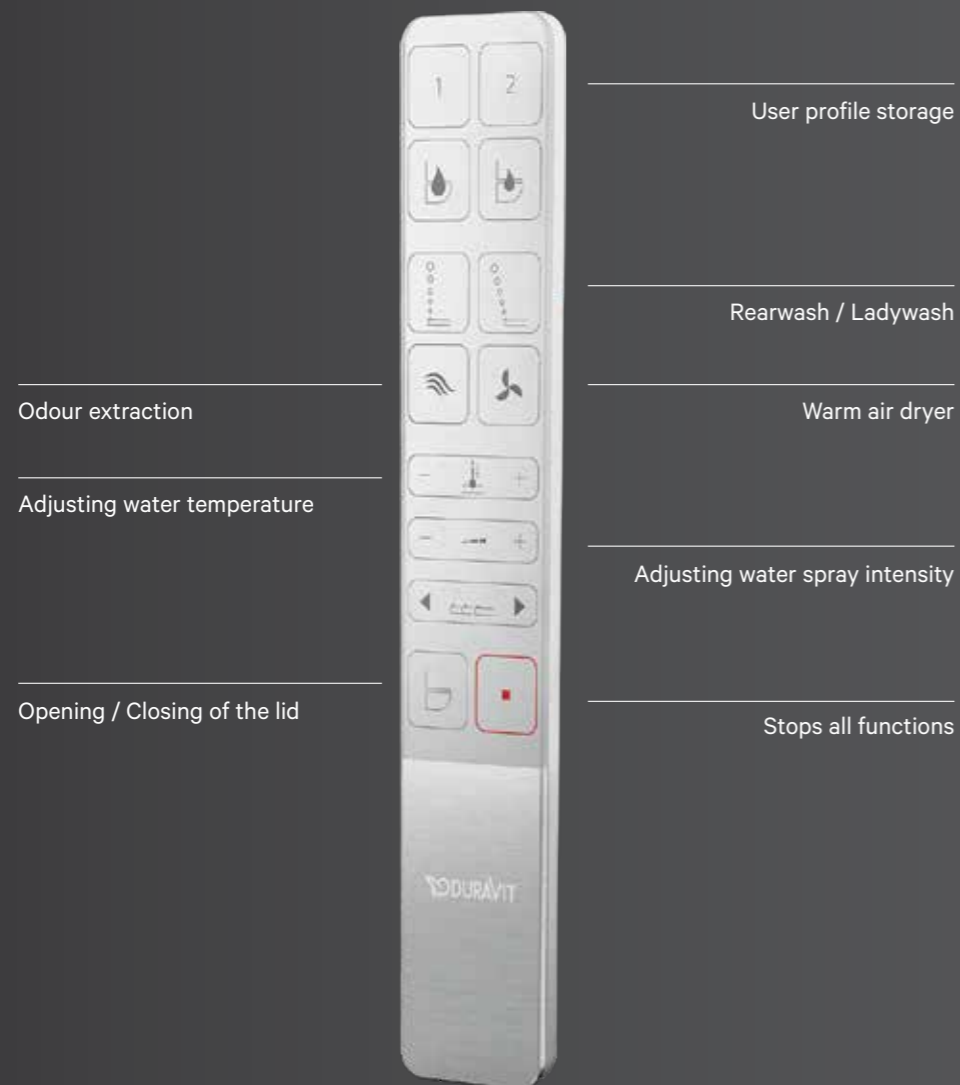

Night light: illuminated inner bowl. When it's dark, a night light function provides orientation and safety, without interrupting the body's repose.

SensoWash® Starck f

The functions

Starck f Plus

-  Rearwash
-  Ladywash
-  Automatic lid opening/closing/
-  Electromotive actuated seat/lid
-  Duravit Rimless®
-  Comfortwash
-  Bacterial-growth-inhibiting glaze
-  Water temperature
-  SensoWash® App
-  Water spray intensity
-  Remote control
-  Spray wand position
-  Descaling function
-  Warm air dryer
-  Night light function
-  Seat heating
-  User profiles
-  Odour extraction

Starck f Lite

-  Rearwash
-  Ladywash
-  Duravit Rimless®
-  Comfortwash
-  Soft closure
-  Bacterial-growth-inhibiting glaze
-  Water temperature
-  SensoWash® App
-  Water spray intensity
-  Remote control
-  Spray wand position
-  Descaling function
-  Warm air dryer
-  Night light function
-  Seat heating

— SensoWash® Starck f Plus
D6150000-P

The lid can be configured to open as the user approaches and close as the user leaves.

SensoWash® Starck f

The functions

Flat, elegant and pleasant to hold, the SensoWash® Starck f Plus remote control offers functional and haptical comfort with best design. More compact and focused in its functional scope, but similarly convenient is the remote control of the SensoWash® Starck f Lite version. Both versions can also be individually configured and controlled using the SensoWash® app.

Starck f Plus Remote

Starck f Lite Remote

App Remote - Available for both Plus and Lite

Your Future Bathroom

www.duravit.com.au