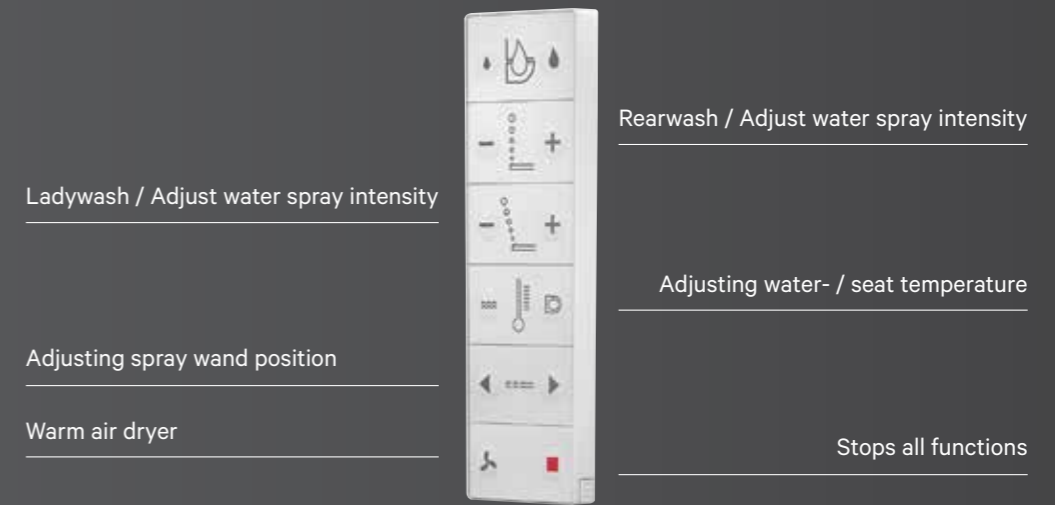

Night light: illuminated inner bowl. When it's dark, a night light function provides orientation and safety, without interrupting the body's repose.

SensoWash® Starck f

The functions

Starck f Plus

-  Rearwash
-  Ladywash
-  Automatic lid opening/closing/
-  Electromotive actuated seat/lid
-  Duravit Rimless®
-  Comfortwash
-  Bacterial-growth-inhibiting glaze
-  Water temperature
-  SensoWash® App
-  Water spray intensity
-  Remote control
-  Spray wand position
-  Descaling function
-  Warm air dryer
-  Night light function
-  Seat heating
-  User profiles
-  Odour extraction

Starck f Lite

-  Rearwash
-  Ladywash
-  Duravit Rimless®
-  Comfortwash
-  Soft closure
-  Bacterial-growth-inhibiting glaze
-  Water temperature
-  SensoWash® App
-  Water spray intensity
-  Remote control
-  Spray wand position
-  Descaling function
-  Warm air dryer
-  Night light function
-  Seat heating

— SensoWash® Starck f Plus
D6150000-P

The lid can be configured to open as the user approaches and close as the user leaves.

SensoWash® Starck f

The functions

Flat, elegant and pleasant to hold, the SensoWash® Starck f Plus remote control offers functional and haptical comfort with best design. More compact and focused in its functional scope, but similarly convenient is the remote control of the SensoWash® Starck f Lite version. Both versions can also be individually configured and controlled using the SensoWash® app.

Starck f Plus Remote

Starck f Lite Remote

App Remote - Available for both Plus and Lite

Your Future Bathroom

www.duravit.com.au