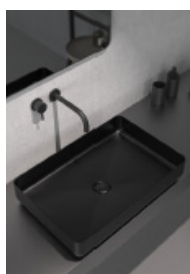

Slide Rettangolare

Lavabo da appoggio.

Countertop washbasin.

material: VetroFreddo®

weight: ± 10,00 kg

size: 600 x 400 h 120 mm

VetroFreddo®

FINISHING	CODE
white mat	SLIDERE60X40PO01
white gloss	SLIDERE60X40BL
black mat	SLIDERE60X40PO30
old brass	SLIDERE60X40OB
old bronze	SLIDERE60X40BZO
old copper	SLIDERE60X40CPO
old dark inox	SLIDERE60X40DXO
glossy old brass	SLIDERE60X40LOB
glossy old bronze	SLIDERE60X40LBZO
glossy old copper	SLIDERE60X40LCPO
glossy old dark inox	SLIDERE60X40LDXO