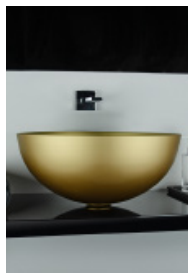

Iconik Round 30 FL

Lavabo da semi-incasso.

Built-in washbasin.

material: aluminium

weight: ± 0,65 kg

size: ± Ø300 h 158 mm

Alumix®

FINISHING	CODE	
mat anthracite	ICONIKROUND30FLMAT	
mat bronze	ICONIKROUND30FLMBZ	
mat gold	ICONIKROUND30FLMGD	
mat copper	ICONIKROUND30FLMCP	
pale green	ICONIKROUND30FLP301	
lime green	ICONIKROUND30FLP403	
pure green	ICONIKROUND30FLP504	
mat white	ICONIKROUND30FLBO	
mat black	ICONIKROUND30FLNO	