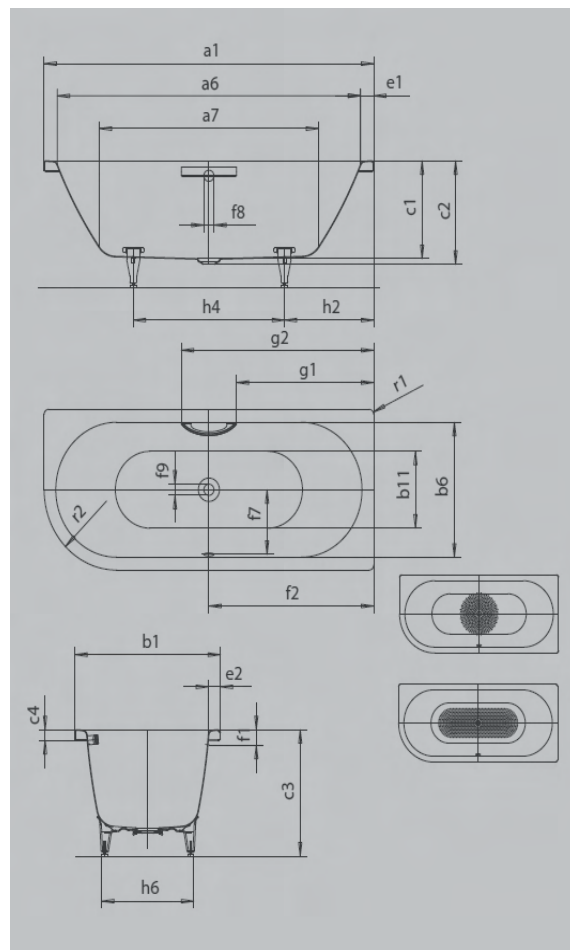

CENTRO DUO 1 LEFT

- pure simplicity and unpretentious elegance distinguish these baths
- enamelled waste cover and overflow knob integrated in the bath design (also available with filling function)
- bathing with a friend: two identical back rests and centrally positioned waste
- made of KALDEWEI steel enamel
- **30 YEAR WARRANTY**

GRIP DISCREET OPULLENCE

Model No.		129	136
External length	a₁	1700	1800 mm
Internal length (top)	a₆	1580	1680 mm
Internal length (bottom)	a₇	1130	1230 mm
External width	b₁	750	800 mm
Internal width (top)	b₆	630	680 mm
Internal width (bottom)	b₁₁	510	560 mm
Depth inside	c₁	460	460 mm
Depth incl. waste hole	c₂	485	485 mm
Height with feet	c₃	605 - 640	595 - 630 mm
Height of rim	c₄	50	50 mm
Width of rim (foot end; long side)	e₁; e₂	60; 60	60; 60 mm
Distance top edge to centre of overflow hole	f₁	70	70 mm
Distance bath edge to centre of waste hole	f₂	850	900 mm
Distance centre of waste hole to centre of overflow hole	f₇	307	332 mm
Diameter of overflow hole	f₈	Ø 52	Ø 52 mm
Diameter of waste hole	f₉	Ø 52	Ø 52 mm
Distance bath edge (foot end) to start of grip	g₁	708	758 mm
Distance bath edge (foot end) to end of grip	g₂	992	1042 mm
Distance foot end of bath edge to centre of foot	h₂	560	600 mm
Distance between the feet	h₄	580	600 mm
Width of feet max.	h₆	465	540 mm
External radius	r₁	23	23 mm
External radius	r₂	375	400 mm
Water volume		156	195 l
Net weight		53	56 kg
Diameter of Anti-slip		Ø 435	Ø 435 mm
Full anti-slip		900 x 300	900 x 300 mm

Subject to technical alterations, tolerances and errors. Similar illustrations.
** 70 litres displacement on average.

KALDEWEI