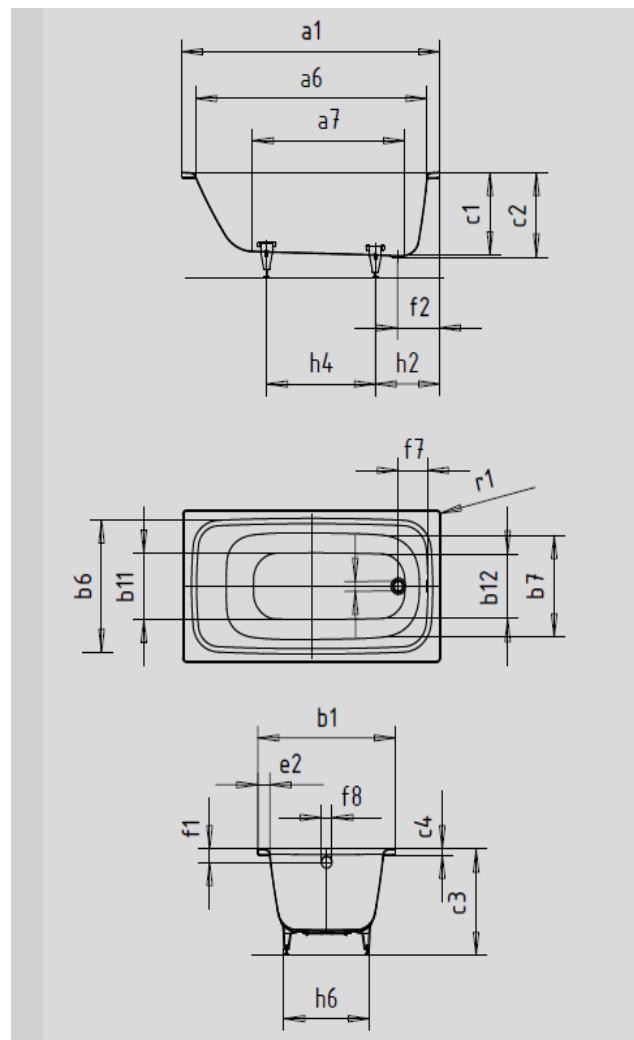

CAYONO WIDE

- bathing well designed to maximize bathing area and permit comfortable showering
- one-seater bath with waste at foot end
- modern rectangular bathtub with spacious interior of the tub
- made of KALDEWEI steel enamel
- **30 YEAR WARRANTY**

Model No.		161	164
External length	a₁	1524	1524 mm
Internal length (top)	a₆	1366	1366 mm
Internal length (bottom)	a₇	900	900 mm
External width	b₁	813	914 mm
Internal width (top)	b₆	670	770 mm
Internal width (bottom)	b₁₁	355	455 mm
Depth inside	c₁	443	443 mm
Depth incl. waste hole	c₂	453	453 mm
Height with feet min.	c_{3a}	588	586 mm
Height with feet max.	c_{3b}	610	610 mm
Height of rim	c₄	32	32 mm
Width of rim (foot end)	e₁	75	75 mm
Width of rim (lengthwise)	e₂	72	72 mm
Distance top edge to centre of overflow hole	f₁	70	70 mm
Distance bath edge to centre of waste hole	f₂	249	249 mm
Distance centre of waste hole to centre of overflow hole	f₇	173	173 mm
Diameter of overflow hole	f₈	∅ 63	∅ 63 mm
Diameter of waste hole	f₉	∅ 52	∅ 52 mm
Distance foot end of bath edge to centre of foot	h₂	380	380 mm
Distance between the feet	h₄	635	637 mm
Width of feet max.	h₆	485	550 mm
External radius	r₁	23	23 mm
Water volume		142	181 l
Net weight		50	54.2 kg

Subject to technical alterations, tolerances and errors. Similar illustrations.
** 70 litres displacement on average.

KALDEWEI