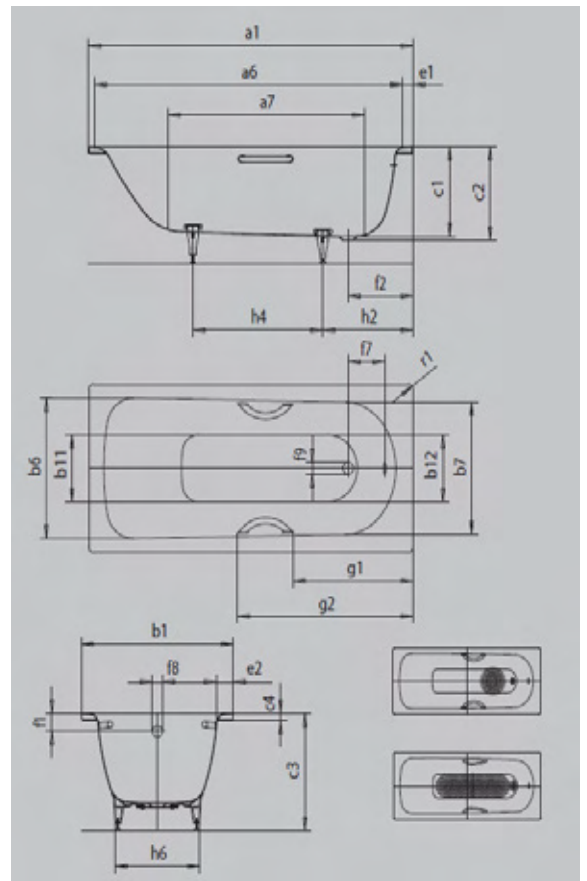

SANIFORM PLUS WITH OVERFLOW

- one-seater bath with waste at foot end
- classic four-cornered model
- made of KALDEWEI steel enamel
- designed by Phoenix Design
- **30 YEAR WARRANTY**

UNIVERSAL GRIP

Model No.		363	373	375
External length	a₁	1700	1700	1800 mm
Internal length (top)	a₆	1530	1530	1630 mm
Internal length (bottom)	a₇	1150	1150	1250 mm
External width	b₁	730	750	800 mm
Internal width (top)	b₆; b₇	550; 530	600; 580	675; 640 mm
Internal width (bottom)	b₁₁; b₁₂	390; 350	440; 400	520; 450 mm
Depth inside	c₁	400	400	420 mm
Depth incl. waste hole	c₂	410	410	430 mm
Height with feet	c₃	545 - 560	545 - 560	555 - 560 mm
Height of rim	c₄	32	32	32 mm
Width of rim (foot end; long side)	e₁; e₂	70; 75	70; 75	70; 75 mm
Distance top edge to centre of overflow hole	f₁	63	63	75 mm
Distance bath edge to centre of waste hole	f₂	310	310	310 mm
Distance centre of waste hole to centre of overflow hole	f₇	212	218	216 mm
Diameter of overflow hole	f₈	∅ 52	∅ 52	∅ 52 mm
Diameter of waste hole	f₉	∅ 52	∅ 52	∅ 52 mm
Distance bath edge (foot end) to start of grip	g₁	635	634	684 mm
Distance bath edge (foot end) to end of grip	g₂	909	909	959 mm
Distance foot end of bath edge to centre of foot	h₂	450	445	470 mm
Distance between the feet	h₄	740	750	830 mm
Width of feet max.	h₆	380	430	480 mm
External radius	r₁	23	23	23 mm
Water volume		111	123	150 l
Net weight		46	49	55 kg
Diameter of anti-slip		∅ 288	∅ 288	∅ 288 mm
Full anti-slip		850 x 240	900 x 300	900 x 300 mm

Subject to technical alterations, tolerances and errors. Similar illustrations.
** 70 litres displacement on average.

KALDEWEI