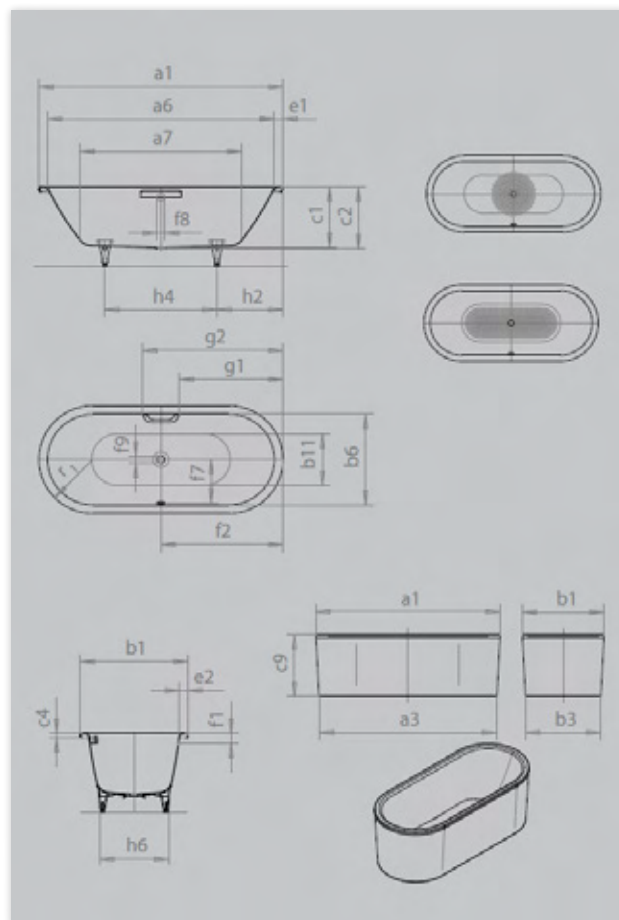

CLASSIC DUO OVAL FREESTANDING

- pure simplicity and unpretentious elegance are what distinguish these baths
- bathing with a friend: two identical back rests and centrally positioned waste
- the moulded panel emphasises the high design standard
- made of KALDEWEI steel enamel
- **30 YEAR WARRANTY**

GRIP DISCREET OPULENCE

Model No.		112-FS	113-FS	111-FS
External length	a₁	1600	1700	1800 mm
External length (bottom)	a₃	1481	1635	1735 mm
Internal length (top)	a₆	1480	1580	1680 mm
Internal length (bottom)	a₇	1030	1130	1230 mm
External width	b₁	700	750	800 mm
External width (bottom)	b₃	575	685	735 mm
Internal width (top)	b₆	580	630	680 mm
Internal width (bottom)	b₁₁	450	500	550 mm
Depth inside	c₁	420	420	420 mm
Depth incl. waste hole	c₂	430	430	430 mm
Height of rim	c₄	32	32	32 mm
Overall height with panel	c₉	602	602	602 mm
Width of rim (foot end; long side)	e₁; e₂	60; 60	60; 60	60; 60 mm
Distance top edge to centre of overflow hole	f₁	70	70	70 mm
Distance bath edge to centre of waste hole	f₂	800	850	900 mm
Distance centre of waste hole to centre of overflow hole	f₇	280	305	330 mm
Diameter of overflow hole	f₈	∅ 52	∅ 52	∅ 52 mm
Diameter of waste hole	f₉	∅ 52	∅ 52	∅ 52 mm
Distance bath edge (foot end) to start of grip	g₁	672	722	772 mm
Distance bath edge (foot end) to end of grip	g₂	928	978	1028 mm
Distance foot end of bath edge to centre of foot	h₂	560	560	600 mm
Distance between the feet	h₄	480	580	600 mm
Width of feet max.	h₆	410	450	540 mm
External radius	r₁	350	375	400 mm
Water volume		95	124	158 l
Net weight		74	78	88 kg
Diameter of Anti-slip		∅ 288	∅ 435	∅ 435 mm
Full anti-slip		850 x 240	900 x 300	900 x 300 mm

Subject to technical alterations, tolerances and errors. Similar illustrations.
** 70 litres displacement on average.

KALDEWEI