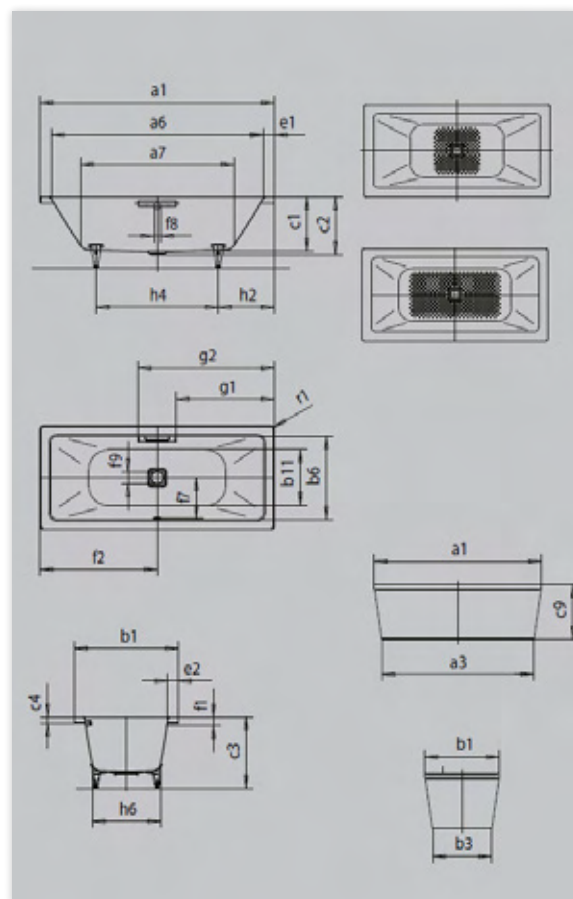

CONODUO FREESTANDING

- straightlined, purist design
- enamelled waste cover and overflow knob integrated in the bath design (also available with filling function)
- classic four-cornered model
- the moulded panel emphasises the high design standard
- bathing with a friend: two identical back rests and centrally positioned waste
- made of KALDEWEI steel enamel
- designed by Sottsass Associati
- **30 YEAR WARRANTY**

GRIP ELEGANT PURISM

Model No.		734-7	735-7
External length	a₁	1900	2000 mm
External length (bottom)	a₃	1733	1833 mm
Internal length (top)	a₆	1740	1800 mm
Internal length (bottom)	a₇	1280	1340 mm
External width	b₁	900	1000 mm
External width (bottom)	b₃	733	833 mm
Internal width (top)	b₆	740	800 mm
Internal width (bottom)	b₁₁	620	680 mm
Depth inside	c₁	420	420 mm
Depth incl. waste hole	c₂	445	445 mm
Height of rim	c₄	50	50 mm
Overall height with panel	c₉	590	590 mm
Width of rim (foot end; long side)	e₁; e₂	80; 80	100; 100 mm
Distance top edge to centre of overflow hole	f₁	70	70 mm
Distance bath edge to centre of waste hole	f₂	950	1000 mm
Distance centre of waste hole to centre of overflow hole	f₇	360	390 mm
Diameter of overflow hole	f₈	∅ 52	∅ 52 mm
Diameter of waste hole	f₉	∅ 90	∅ 90 mm
Distance bath edge (foot end) to start of grip	g₁	802	852 mm
Distance bath edge (foot end) to end of grip	g₂	1098	1148 mm
Distance foot end of bath edge to centre of foot	h₂	570	620 mm
Distance between the feet	h₄	760	760 mm
Width of feet max.	h₆	610	675 mm
External radius	r₁	23	23 mm
Water volume		220	260 l
Net weight		100	112 kg
Anti-slip		500 x 500	500 x 500 mm
Full anti-slip		980 x 500	980 x 500 mm

Subject to technical alterations, tolerances and errors. Similar illustrations.
** 70 litres displacement on average.

KALDEWEI