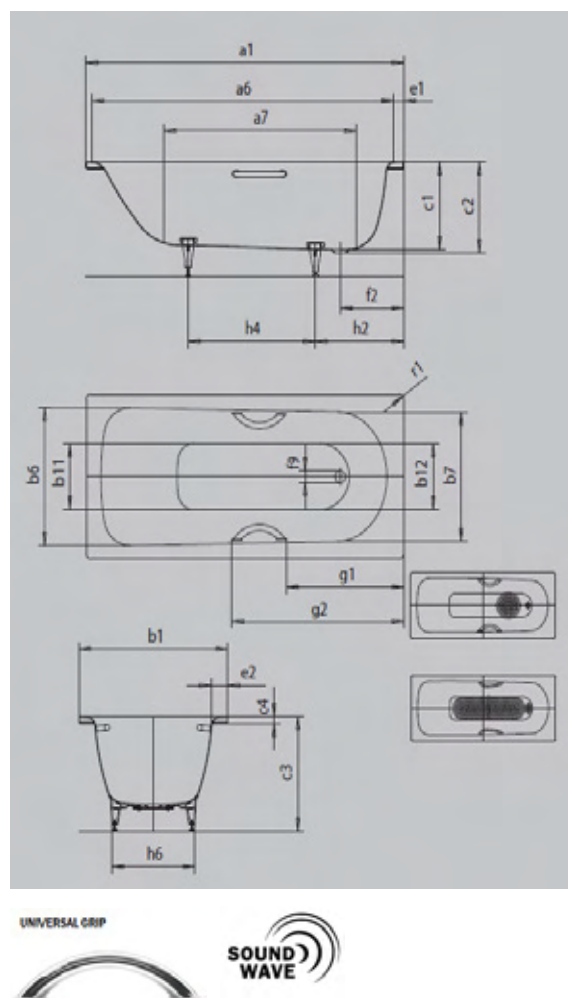

SANIFORM PLUS NO OVERFLOW

- one-seater bath with waste at foot end
- classic four-cornered model
- made of KALDEWEI steel enamel
- designed by Phoenix Design
- **30 YEAR WARRANTY**

Model No.		360	361	362	372	363	373	375
External length	a₁	1400	1500	1600	1600	1700	1700	1800 mm
Internal length (top)	a₆	1230	1330	1430	1430	1530	1530	1630 mm
Internal length (bottom)	a₇	850	950	1050	1050	1150	1150	1250 mm
External width	b₁	700	700	700	750	700	750	800 mm
Internal width (top)	b₆; b₇	550; 530	550; 530	550; 530	600; 580	550; 530	600; 580	675; 640 mm
Internal width (bottom)	b₁₁; b₁₂	390; 350	390; 350	390; 350	440; 400	390; 350	440; 400	520; 450 mm
Depth inside	c₁	400	400	400	400	400	400	420 mm
Depth incl. waste hole	c₂	410	410	410	410	410	410	430 mm
Height with feet	c₃	545 - 560	545 - 560	545 - 560	545 - 560	545 - 560	545 - 560	555 - 560 mm
Height of rim	c₄	32	32	32	32	32	32	32 mm
Width of rim (foot end; long side)	e₁; e₂	70; 75	70; 75	70; 75	70; 75	70; 75	70; 75	70; 75 mm
Distance bath edge to centre of waste hole	f₂	310	320	310	310	310	310	310 mm
Diameter of waste hole	f₉	∅ 52	∅ 52	∅ 52	∅ 52	∅ 52	∅ 52	∅ 52 mm
Distance bath edge (foot end) to start of grip	g₁	484	534	584	584	635	634	684 mm
Distance bath edge (foot end) to end of grip	g₂	759	809	859	859	909	909	959 mm
Distance foot end of bath edge to centre of foot	h₂	455	445	450	445	450	445	470 mm
Distance between the feet	h₄	445	555	600	640	740	750	830 mm
Width of feet max.	h₆	380	380	380	430	380	430	480 mm
External radius	r₁	23	23	23	23	23	23	23 mm
Water volume		67	82	93	107	111	123	150 l
Net weight		39	41	45	46	47	49	55 kg
Diameter of anti-slip		∅ 288	∅ 288	∅ 288	∅ 288	∅ 288	∅ 288	∅ 288 mm
Full anti-slip		600 x 220	600 x 220	600 x 220	600 x 220	850 x 240	900 x 300	900 x 300 mm

Subject to technical alterations, tolerances and errors. Similar illustrations.
** 70 litres displacement on average.

KALDEWEI