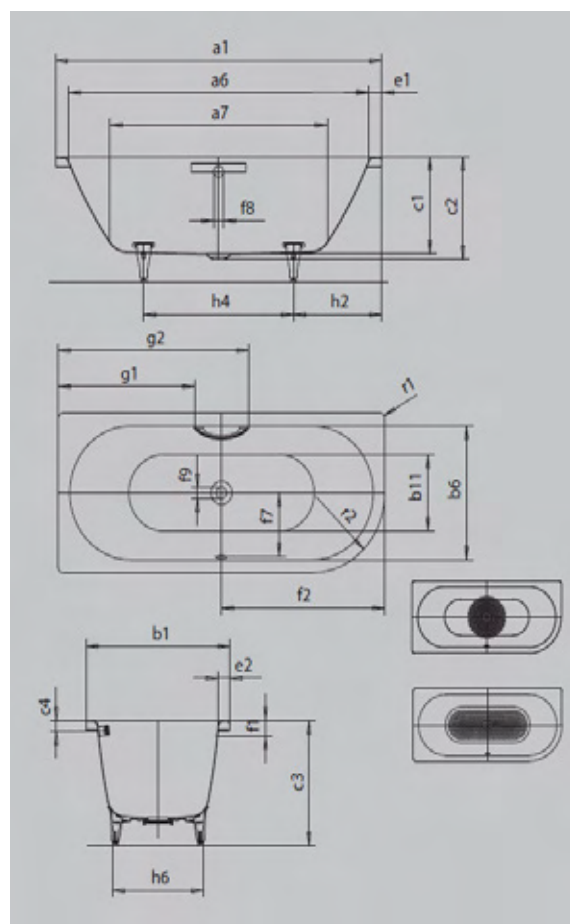

CENTRO DUO 1 RIGHT

- pure simplicity and unpretentious elegance distinguish these baths
- enamelled waste cover and overflow knob integrated in the bath design (also available with filling function)
- bathing with a friend: two identical back rests and centrally positioned waste
- made of KALDEWEI steel enamel
- **30 YEAR WARRANTY**

GRIP DISCREET OPULLENCE

SOUND WAVE

Model No.		130	137
External length	a₁	1700	1800 mm
Internal length (top)	a₆	1580	1680 mm
Internal length (bottom)	a₇	1130	1230 mm
External width	b₁	750	800 mm
Internal width (top)	b₆	630	680 mm
Internal width (bottom)	b₁₁	510	560 mm
Depth inside	c₁	460	460 mm
Depth incl. waste hole	c₂	485	485 mm
Height with feet	c₃	605 - 640	595 - 630 mm
Height of rim	c₄	50	50 mm
Width of rim (foot end; long side)	e₁; e₂	60; 60	60; 60 mm
Distance top edge to centre of overflow hole	f₁	70	70 mm
Distance bath edge to centre of waste hole	f₂	850	900 mm
Distance centre of waste hole to centre of overflow hole	f₇	307	332 mm
Diameter of overflow hole	f₈	Ø 52	Ø 52 mm
Diameter of waste hole	f₉	Ø 52	Ø 52 mm
Distance bath edge (foot end) to start of grip	g₁	708	758 mm
Distance bath edge (foot end) to end of grip	g₂	992	1042 mm
Distance foot end of bath edge to centre of foot	h₂	560	600 mm
Distance between the feet	h₄	580	600 mm
Width of feet max.	h₆	465	540 mm
External radius	r₁	23	23 mm
External radius	r₂	375	400 mm
Water volume		156	195 l
Net weight		53	56 kg
Diameter of Anti-slip		Ø 435	Ø 435 mm
Full anti-slip		900 x 300	900 x 300 mm

Subject to technical alterations, tolerances and errors. Similar illustrations.
** 70 litres displacement on average.

KALDEWEI