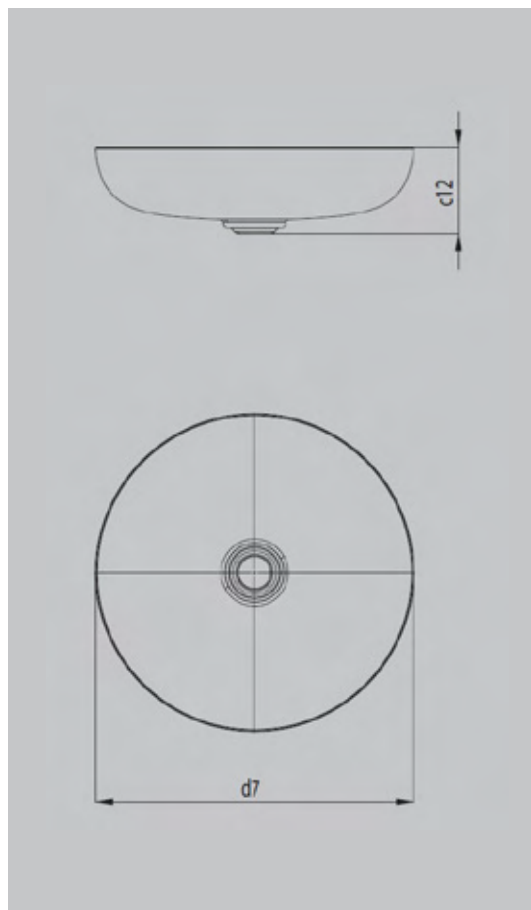

MIENA WASHBOWL

- premium products redefine the concept of sophisticated minimalism
- iconic in bathroom design: ideal for combination with elegant fittings
- versatile combination with bathtubs and shower surfaces designed for a “perfect match”
- made of KALDEWEI steel enamel – resilient and durable material matched perfectly to the design
- designed by Anke Salomon

Model No.		3180	3181
Distance basin surface to bottom edge of waste hole	c₁₂	122	122 mm
External diameter	d₇	Ø 450	Ø 380 mm
Net weight		7	6 kg

	Model Order No.	Dimensions mm	alpine white (I)	alpine matt white (IV)	black matt 100 (IV)	Colour (II, III)	Colour (IV)
MIENA WASHBOWL with easy-clean finish enamelled on both sides without overflow with Free-Flow waste							
NO TAP HOLE	01-3181-K	Ø 380					
DELIVERY			Stocked Item	Stocked Item	Stocked Item	14 - 16 Weeks	14 - 16 Weeks
NO TAP HOLE	01-3180-K	Ø 450					
DELIVERY			Stocked Item	Stocked Item	Stocked Item	14 - 16 Weeks	14 - 16 Weeks

➤ For available colours and details on how to order, see page 88.