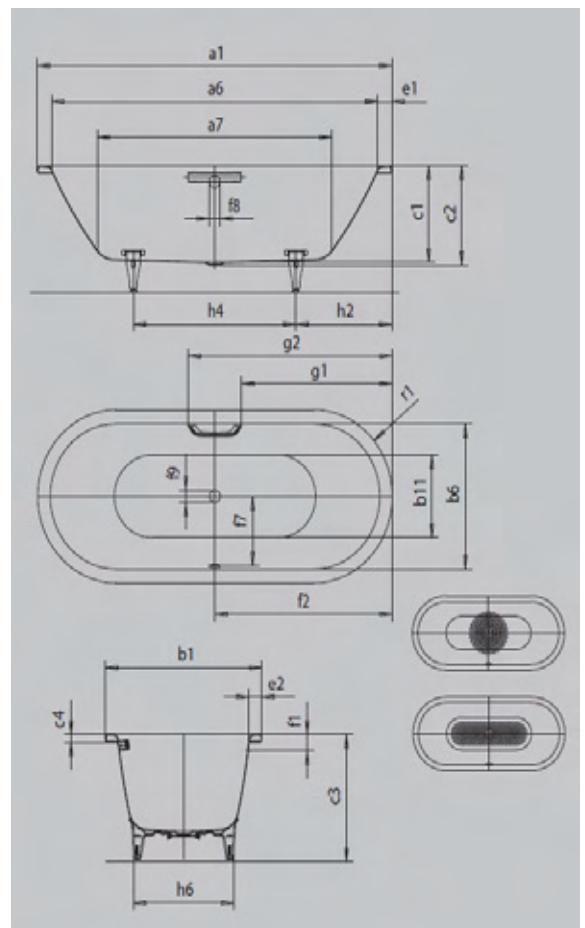

CLASSIC DUO OVAL

- pure simplicity and unpretentious elegance are what distinguish these baths
- bathing with a friend: two identical back rests and centrally positioned waste
- made of KALDEWEI steel enamel
- **30 YEAR WARRANTY**

GRIP DISCREET OPULENCE

Model No.		112	116	113	111
External length	a₁	1600	1700	1700	1800 mm
Internal length (top)	a₆	1480	1580	1580	1680 mm
Internal length (bottom)	a₇	1030	1130	1130	1230 mm
External width	b₁	700	700	750	800 mm
Internal width (top)	b₆	580	580	630	680 mm
Internal width (bottom)	b₁₁	450	450	500	550 mm
Depth inside	c₁	420	420	420	420 mm
Depth incl. waste hole	c₂	430	430	430	430 mm
Height with feet	c₃	560 - 590	565 - 600	555 - 590	555 - 590 mm
Height of rim	c₄	32	32	32	32 mm
Width of rim (foot end; long side)	e₁; e₂	60; 60	60; 60	60; 60	60; 60 mm
Distance top edge to centre of overflow hole	f₁	70	70	70	70 mm
Distance bath edge to centre of waste hole	f₂	800	850	850	900 mm
Distance centre of waste hole to centre of overflow hole	f₇	280	280	305	330 mm
Diameter of overflow hole	f₈	∅ 52	∅ 52	∅ 52	∅ 52 mm
Diameter of waste hole	f₉	∅ 52	∅ 52	∅ 52	∅ 52 mm
Distance bath edge (foot end) to start of grip	g₁	672	722	722	772 mm
Distance bath edge (foot end) to end of grip	g₂	928	978	978	1028 mm
Distance foot end of bath edge to centre of foot	h₂	560	560	560	600 mm
Distance between the feet	h₄	480	580	580	600 mm
Width of feet max.	h₆	410	420	450	540 mm
External radius	r₁	350	350	375	400 mm
Water volume		95	110	124	158 l
Net weight		40	44	44	50 kg
Diameter of Anti-slip		∅ 288	∅ 288	∅ 435	∅ 435 mm
Full anti-slip		850 x 240	900 x 300	900 x 300	900 x 300 mm

Subject to technical alterations, tolerances and errors. Similar illustrations.
** 70 litres displacement on average.

KALDEWEI