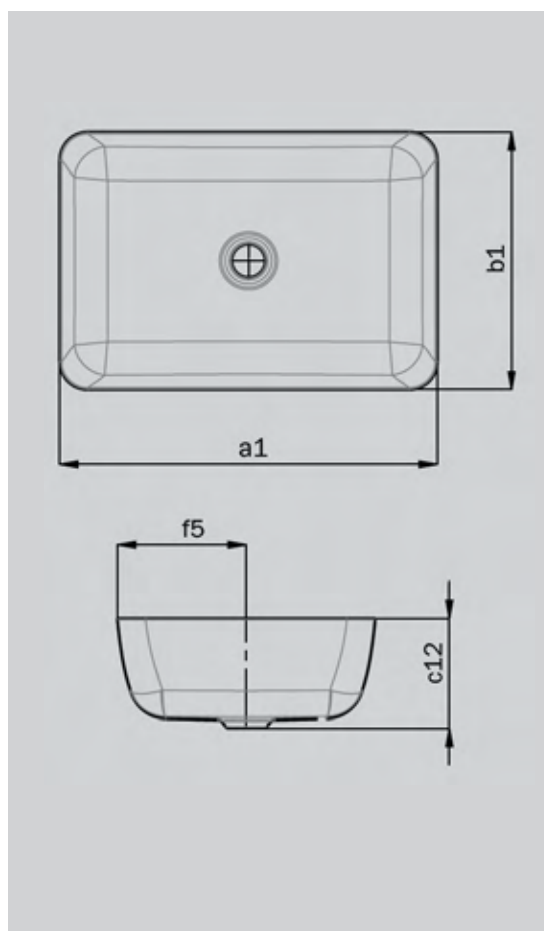

CAYONO WASHBOWL

- comfortable spaciousness thanks to the generous interior depth
- puristic design completed by softly curved surfaces
- generous radii make cleaning particularly easy
- made of Kaldewei steel enamel

Model No.		3188
External length	a₁	520 mm
External width	b₁	355 mm
Distance basin surface to bottom edge of waste hole	c₁₂	151 mm
Distance rear edge to centre of waste hole	f₅	178 mm
Net weight		11 kg

	Model Order No.	Dimensions mm	Delivery Times
CAYONO WASHBOWL enamelled on both sides without overflow NO TAP HOLE	01-3188	520 x 355 x 151	Stocked Item
OPTIONS:	Model Order No.	Dimensions mm	Delivery Times
BATHE Basin Pop-Up Plug and Waste Chrome White Matt Black Brushed Gold Brushed Black Chrome	23-BW106CHR 23-BW106WH 23-BW106MB 23-BW106BG 23-BW106BBLK	Ø 32 Ø 32 Ø 32 Ø 32 Ø 32	Stocked Item