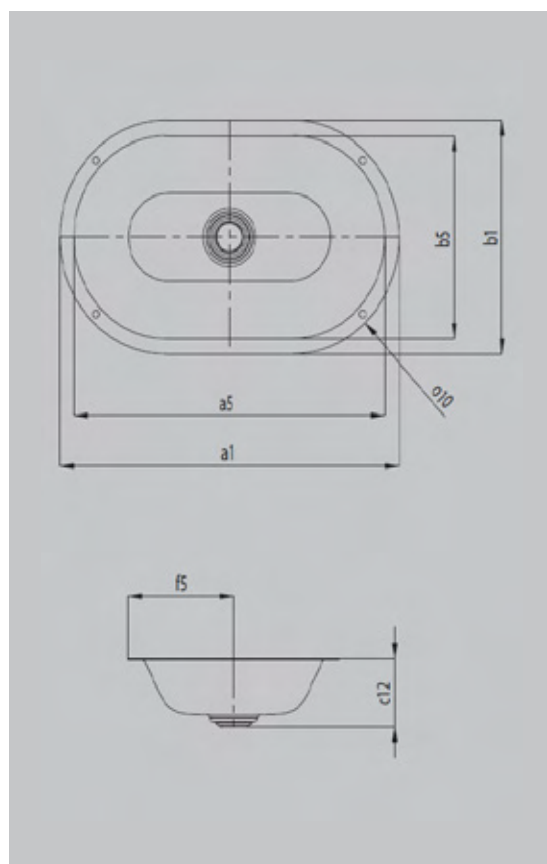

Model No.		3059	3060
External length	a_1	610	910 mm
Internal length	a_5	559	859 mm
External width	b_1	380	380 mm
Internal width	b_5	330	330 mm
Distance basin surface to bottom edge of waste hole	c_{12}	112	112 mm
Distance rear edge to centre of waste hole	f_5	190	190 mm
Radius of washbasin corner	o_{10}	190	190 mm
Net weight		7	9 kg