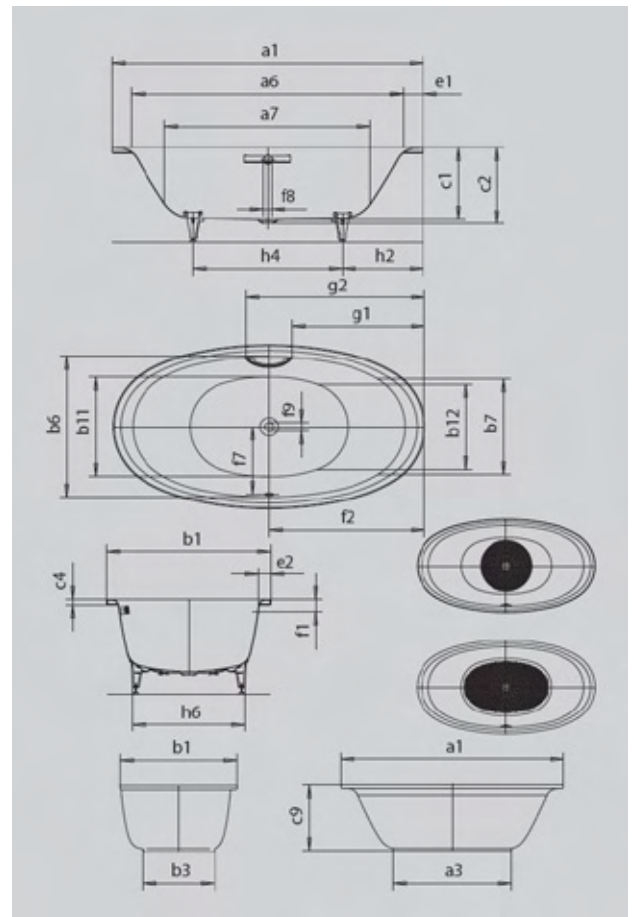

ELLIPSO DUO OVAL FREESTANDING

- gently shaped shoulder rest for more pleasure and comfort
- elliptical exterior form reflects the interior form
- enamelled waste cover and overflow knob integrated in the bath design (also available with filling function)
- the moulded panel emphasises the high design standard and enables the bath to be freestanding
- bathing with a friend: two identical back rests and centrally positioned waste
- made of KALDEWEI steel enamel
- **30 YEAR WARRANTY**

GRIP DISCREET OPULENCE

SOUND WAVE

Model No.		232-7
External length	a₁	1900 mm
External length (bottom)	a₃	1013 mm
Internal length (top)	a₆	1660 mm
Internal length (bottom)	a₇	1260 mm
External width	b₁	1000 mm
External width (bottom)	b₃	608 mm
Internal width (top)	b₆; b₇	860; 585 mm
Internal width (bottom)	b₁₁; b₁₂	610; 520 mm
Depth inside	c₁	440 mm
Depth incl. waste hole	c₂	465 mm
Height with feet	c₃	-
Height of rim	c₄	32 mm
Overall height with panel	c₉	558 mm
Width of rim (foot end; long side)	e₁; e₂	120; 65 mm
Distance top edge to centre of overflow hole	f₁	75 mm
Distance bath edge to centre of waste hole	f₂	950 mm
Distance centre of waste hole to centre of overflow hole	f₇	421 mm
Diameter of overflow hole	f₈	Ø 52 mm
Diameter of waste hole	f₉	Ø 52 mm
Distance bath edge (foot end) to start of grip	g₁	808 mm
Distance bath edge (foot end) to end of grip	g₂	1092 mm
Distance foot end of bath edge to centre of foot	h₂	585 mm
Distance between the feet	h₄	730 mm
Width of feet max.	h₅	620 mm
Water volume		214 l
Net weight		76 kg
Anti-slip		Ø 587 mm
Full anti-slip		900 x 546 mm

Subject to technical alterations, tolerances and errors. Similar illustrations.
** 70 litres displacement on average.

KALDEWEI