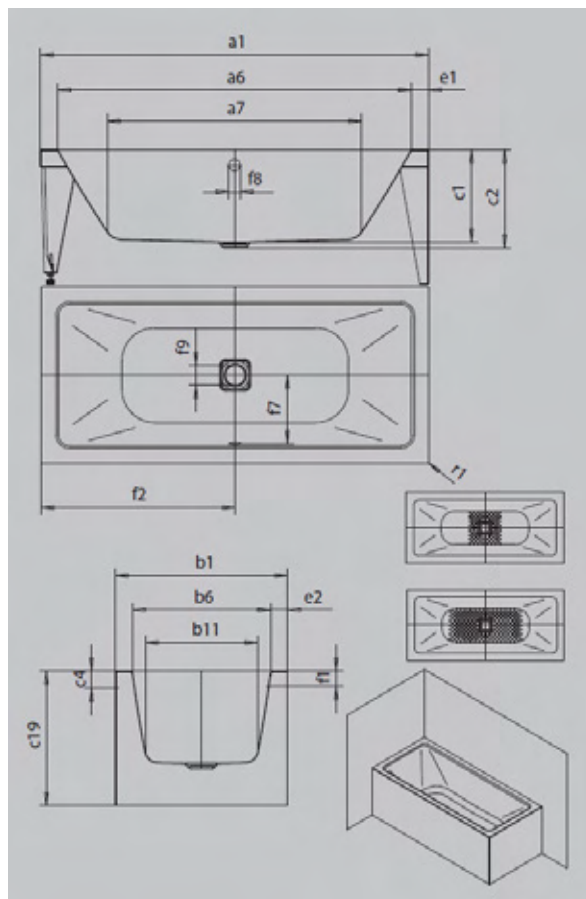

➤ Multipoint Spa Hydrotherapy Systems and Air Spa Systems Available for this model. See options on page 4.

MEISTERSTÜCK CONODUO 1 RIGHT

CORNER INSTALLATION (2-SIDED)

- bath made of high-quality steel enamel with enamelled panelling on two sides
- specially designed for corner installation
- available as right or left-hand model
- with exclusive easy-clean finish
- straightlined, purist design
- enamelled waste cover and overflow knob integrated in the bath design (also available with filling function)
- made of KALDEWEI steel enamel
- designed by Sottsass Associati
- **30 YEAR WARRANTY**