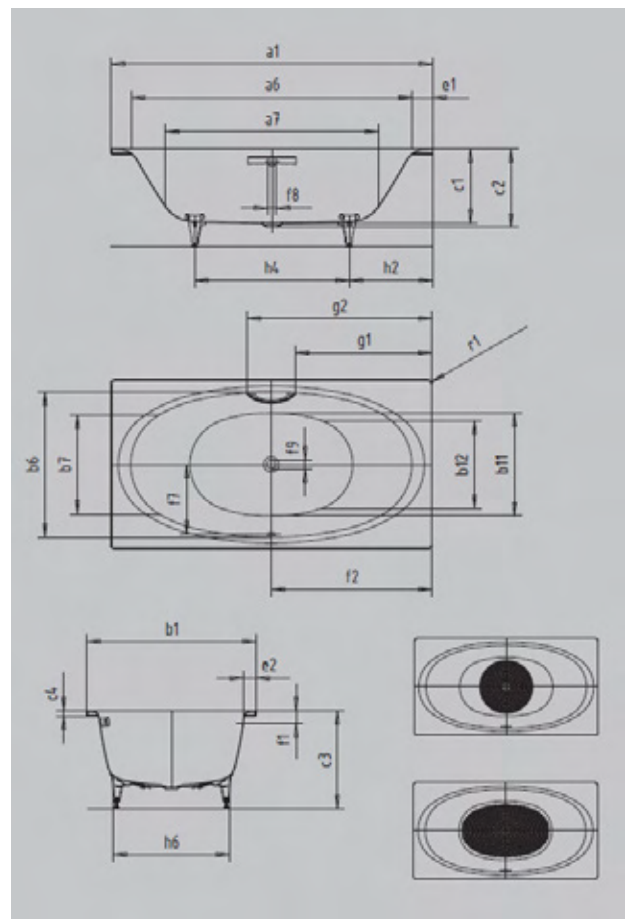

ELLIPSO DUO OVAL

- gently shaped shoulder rest for more pleasure and comfort
- elliptical exterior form reflects the interior form
- enamelled waste cover and overflow knob integrated in the bath design (also available with filling function)
- bathing with a friend: two identical back rests and centrally positioned waste
- made of KALDEWEI steel enamel
- **30 YEAR WARRANTY**

GRIP DISCREET OPULENCE

Model No.		232
External length	a₁	1900 mm
Internal length (top)	a₆	1660 mm
Internal length (bottom)	a₇	1260 mm
External width	b₁	1000 mm
Internal width (top)	b₆; b₇	860; 585 mm
Internal width (bottom)	b₁₁; b₁₂	610; 520 mm
Depth inside	c₁	440 mm
Depth incl. waste hole	c₂	465 mm
Height with feet	c₃	565; 595 mm
Height of rim	c₄	32 mm
Width of rim (foot end; long side)	e₁; e₂	120; 65 mm
Distance top edge to centre of overflow hole	f₁	75 mm
Distance bath edge to centre of waste hole	f₂	950 mm
Distance centre of waste hole to centre of overflow hole	f₇	421 mm
Diameter of overflow hole	f₈	∅ 52 mm
Diameter of waste hole	f₉	∅ 52 mm
Distance bath edge (foot end) to start of grip	g₁	808 mm
Distance bath edge (foot end) to end of grip	g₂	1092 mm
Distance foot end of bath edge to centre of foot	h₂	585 mm
Distance between the feet	h₄	730 mm
Width of feet max.	h₆	620 mm
Water volume		214 l
Net weight		55 kg
Anti-slip		∅ 587 mm
Full anti-slip		900 x 546 mm

Subject to technical alterations, tolerances and errors. Similar illustrations.
** 70 litres displacement on average.

KALDEWEI