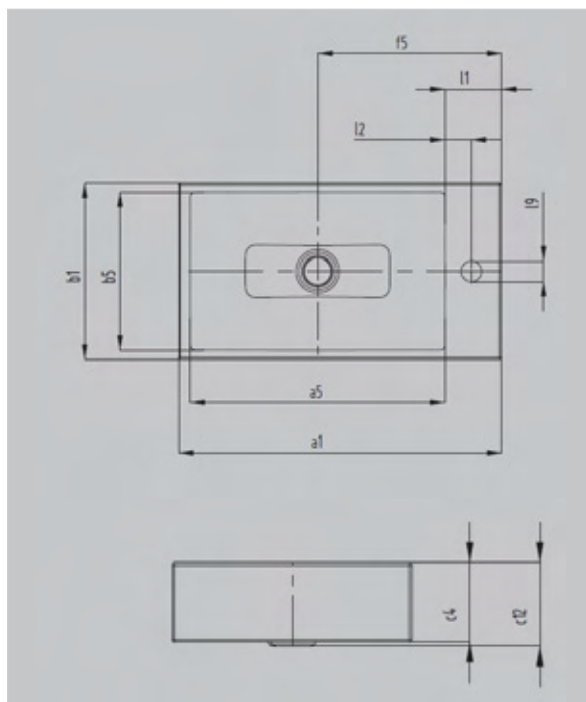

PURO WALL-HUNG HANDBASIN

- elegant rectangular washbasin in a classically minimalist design
- reduced precise edges
- very generous interior dimensions
- clean and timeless lines – immortalised in long-lasting KALDEWEI steel enamel
- harmonises perfectly with the PURO bath series
- designed by Anke Salomon

Model No.		3162
External length	a₁	550 mm
Internal length	a₅	434 mm
External width	b₁	300 mm
Internal width	b₅	269 mm
Height of rim	c₄	100 mm
Distance basin surface to bottom edge of waste hole	c₁₂	105 mm
Distance rear edge to centre of waste hole	f₅	314 mm
Depth of tap deck	l₁	97 mm
Distance tap hole to edge	l₂	45 mm
Diameter of centre tap hole	l₃	∅ 35 mm
Distance FF to top edge basin surface	m₁	820 - 850 mm
Distance FF to bottom edge	m₂	720 - 750 mm
Distance FF to centre of water inlet	m₃	570 - 600 mm
Distance FF to centre of waste hole wall connection	m₄	520 - 580 mm
Distance bottom edge to centre of fixing hole	m₅	65 mm
Internal distance of fixing holes	n₂	280 mm
Distance hot/cold water inlet	n₃	80 - 150 mm
Net weight		8 kg

	Model Order No.	Dimensions mm	alpine white (I)	Colour (II, III)	Colour (IV)
PURO WALL-HUNG HANDBASIN with easy-clean finish and sound insulation enamelled on both sides without overflow	1 TAP HOLE LEFT	550 x 300			
	1 TAP HOLE RIGHT	550 x 300			
DELIVERY			Stocked Item	14 - 16 Weeks	14 - 16 Weeks
NO TAP HOLE	01-3162-NTH	550 x 300			
DELIVERY			12-14 Weeks	14 - 16 Weeks	14 - 16 Weeks

OPTIONS:	Model Order No.	Dimensions mm			Delivery Times
BATHE Basin Pop-Up Plug and Waste					
Chrome	23-BW106CHR	∅ 32			Stocked Item
White	23-BW106WH	∅ 32			
Matt Black	23-BW106MB	∅ 32			
Brushed Gold	23-BW106BG	∅ 32			
Brushed Black Chrome	23-BW106BBLK	∅ 32			

➤ For available colours and details on how to order, see page 88.