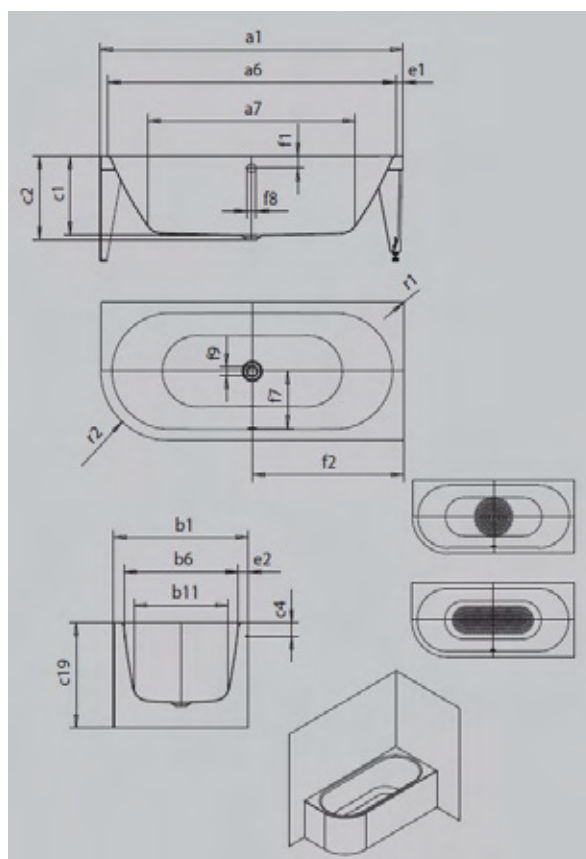

➤ Air Spa Systems available for this model. See options on page 4.

MEISTERSTÜCK

CENTRO DUO 1 LEFT

CORNER INSTALLATION (2-SIDED)

- bath made of high-quality steel enamel with enamelled panelling on two sides
- specially designed for corner installation
- available in left-hand and right-hand version
- with exclusive easy-clean finish
- pure simplicity and unpretentious elegance are what distinguish these baths
- enamelled waste cover and overflow knob integrated in the bath design (also available with filling function)
- made of KALDEWEI steel enamel
- **30 YEAR WARRANTY**