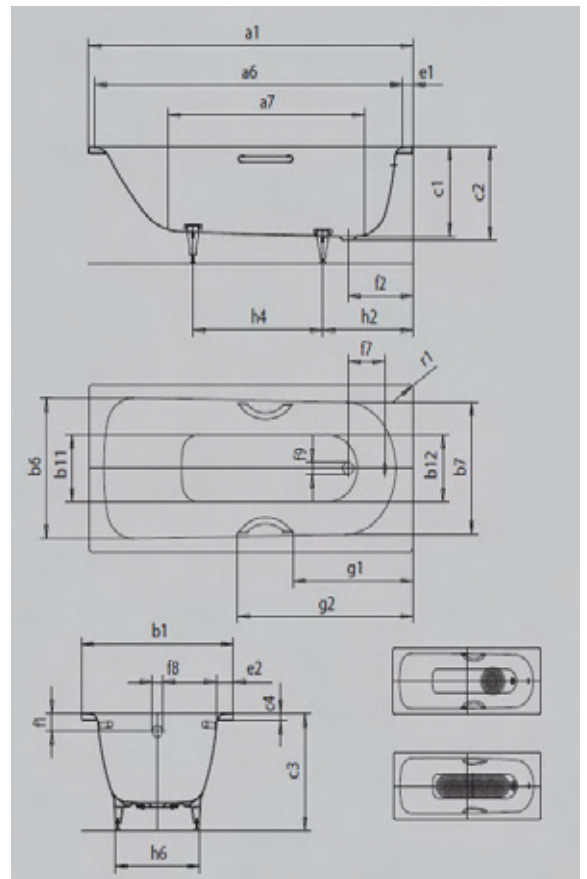

SANIFORM PLUS WITH OVERFLOW

- one-seater bath with waste at foot end
- classic four-cornered model
- made of KALDEWEI steel enamel
- designed by Phoenix Design
- **30 YEAR WARRANTY**

UNIVERSAL GRIP

Model No.		360	361	362	372
External length	a₁	1400	1500	1600	1600 mm
Internal length (top)	a₆	1230	1330	1430	1430 mm
Internal length (bottom)	a₇	850	950	1050	1050 mm
External width	b₁	700	700	700	750 mm
Internal width (top)	b₆; b₇	550; 530	550; 530	550; 530	600; 580 mm
Internal width (bottom)	b₁₁; b₁₂	390; 350	390; 350	390; 350	440; 400 mm
Depth inside	c₁	400	400	400	400 mm
Depth incl. waste hole	c₂	410	410	410	410 mm
Height with feet	c₃	545 - 560	545 - 560	545 - 560	545 - 560 mm
Height of rim	c₄	32	32	32	32 mm
Width of rim (foot end; long side)	e₁; e₂	70; 75	70; 75	70; 75	70; 75 mm
Distance top edge to centre of overflow hole	f₁	63	63	63	63 mm
Distance bath edge to centre of waste hole	f₂	310	320	310	310 mm
Distance centre of waste hole to centre of overflow hole	f₇	212	222	212	218 mm
Diameter of overflow hole	f₈	∅ 52	∅ 52	∅ 52	∅ 52 mm
Diameter of waste hole	f₉	∅ 52	∅ 52	∅ 52	∅ 52 mm
Distance bath edge (foot end) to start of grip	g₁	484	534	584	584 mm
Distance bath edge (foot end) to end of grip	g₂	759	809	859	859 mm
Distance foot end of bath edge to centre of foot	h₂	455	445	450	445 mm
Distance between the feet	h₄	445	555	600	640 mm
Width of feet max.	h₆	380	380	380	430 mm
External radius	r₁	23	23	23	23 mm
Water volume		67	82	93	107 mm
Net weight		39	41	45	46 mm
Diameter of anti-slip		∅ 288	∅ 288	∅ 288	∅ 288 mm
Full anti-slip		600 x 220	600 x 220	600 x 220	600 x 220 mm

Subject to technical alterations, tolerances and errors. Similar illustrations.
** 70 litres displacement on average.

KALDEWEI