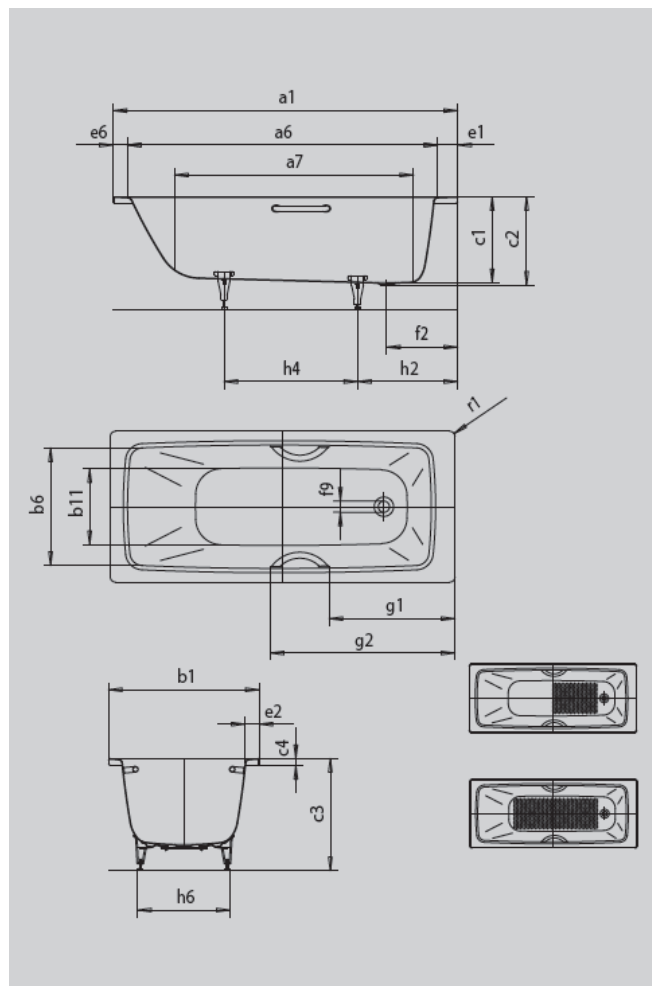

CAYONO

NO OVERFLOW

- one-seater bath with waste at foot end
- modern rectangular bathtub with spacious interior of the tub
- made of KALDEWEI steel enamel
- **30 YEAR WARRANTY**

UNIVERSAL GRIP

SOUND WAVE

Model No.		747	748	749	750	751
External length	a₁	1500	1600	1700	1700	1800 mm
Internal length (top)	a₆	1310	1410	1510	1510	1610 mm
Internal length (bottom)	a₇	1010	1110	1210	1210	1310 mm
External width	b₁	700	700	700	750	800 mm
Internal width (top)	b₆	570	570	570	610	660 mm
Internal width (bottom)	b₁₁	400	400	400	450	510 mm
Depth inside	c₁	400	400	400	400	400 mm
Depth incl. waste hole	c₂	410	410	410	410	410 mm
Height with feet	c₃	535 - 555	543 - 563	537 - 559	538 - 553	528 - 543 mm
Height of rim	c₄	32	32	32	32	32 mm
Width of rim (foot end; long side; head end)	e₁; e₂; e₆	110; 63; 80	110; 63; 80	110; 63; 80	110; 63; 80	110; 63; 80 mm
Distance bath edge to centre of waste hole	f₂	330	330	330	330	330 mm
Diameter of waste hole	f₉	∅ 52	∅ 52	∅ 52	∅ 52	∅ 52 mm
Distance bath edge (foot end) to start of grip	g₁	534	584	634	634	684 mm
Distance bath edge (foot end) to end of grip	g₂	809	859	909	909	959 mm
Distance foot end of bath edge to centre of foot	h₂	450	450	455	450	450 mm
Distance between the feet	h₄	560	655	742	745	820 mm
Width of feet max.	h₆	435	430	440	475	560 mm
External radius	r₁	23	23	23	23	23 mm
Water volume		89	107	110	136	171 l
Net weight		43	45	48	52	57 kg
Anti-slip		455 x 315	455 x 315	455 x 315	575 x 375	575 x 375 mm
Full anti-slip		655 x 315	735 x 315	855 x 315	855 x 375	935 x 375 mm

Subject to technical alterations, tolerances and errors. Similar illustrations.
** 70 litres displacement on average.

KALDEWEI