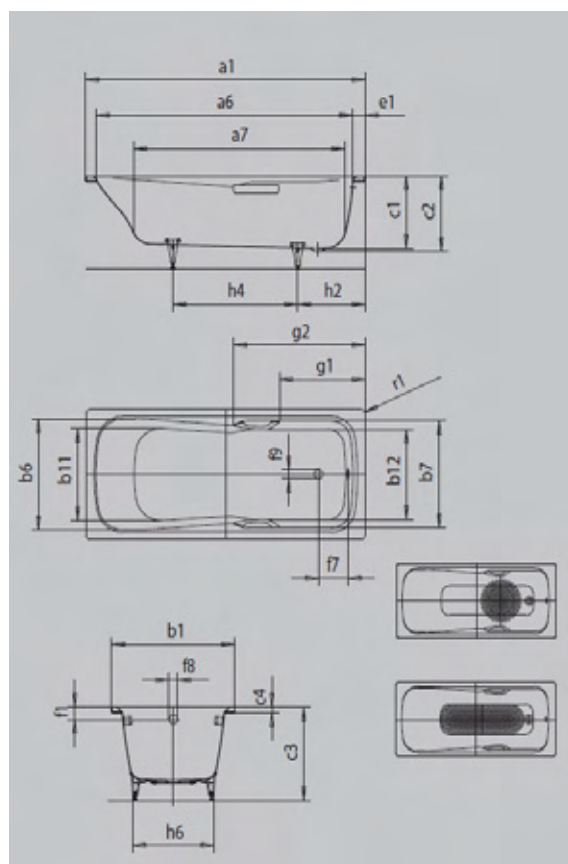

DYNA SET

- one-seater bath with waste at foot end
- combi-bath suitable for bathing and showering
- made of KALDEWEI steel enamel
- **30 YEAR WARRANTY**

Model No.		624	626	620	622
External length	a₁	1500	1600	1700	1800 mm
Internal length (top)	a₆	1340	1440	1565	1565 mm
Internal length (bottom)	a₇	1050	1155	1230	1230 mm
External width	b₁	750	700	750	800 mm
Internal width (top)	b₆; b₇	640; 640	590; 590	640; 620	640; 620 mm
Internal width (bottom)	b₁₁; b₁₂	500; 520	450; 470	500; 520	500; 520 mm
Depth inside	c₁	420	420	420	420 mm
Depth incl. waste hole	c₂	430	430	430	430 mm
Height with feet	c₃	561-586	561-586	561-586	561-586 mm
Height of rim	c₄	32	32	32	32 mm
Width of rim (foot end)	e₁	100	100	75	125 mm
Distance top edge to centre of overflow hole	f₁	70	70	70	70 mm
Distance bath edge to centre of waste hole	f₂	310	310	285	335 mm
Distance centre of waste hole to centre of overflow hole	f₇	206	206	206	206 mm
Diameter of overflow hole	f₈	∅ 52	∅ 52	∅ 52	∅ 52 mm
Diameter of waste hole	f₉	∅ 52	∅ 52	∅ 52	∅ 52 mm
Distance bath edge (foot end) to start of grip	g₁	505	505	525	525 mm
Distance bath edge (foot end) to end of grip	g₂	780	780	800	800 mm
Distance foot end of bath edge to centre of foot	h₂	410	410	410	415 mm
Distance between the feet	h₄	590	690	760	805 mm
Width of feet max.	h₆	495	445	495	495 mm
External radius	r₁	23	23	23	23 mm
Water volume		133	122	169	169 l
Net weight		45	46	53	68 kg
Diameter of anti-slip		∅ 288	∅ 288	∅ 435	∅ 435 mm
Full anti-slip		600 x 220	850 x 240	900 x 300	900 x 300 mm

Subject to technical alterations, tolerances and errors. Similar illustrations.
** 70 litres displacement on average.

KALDEWEI