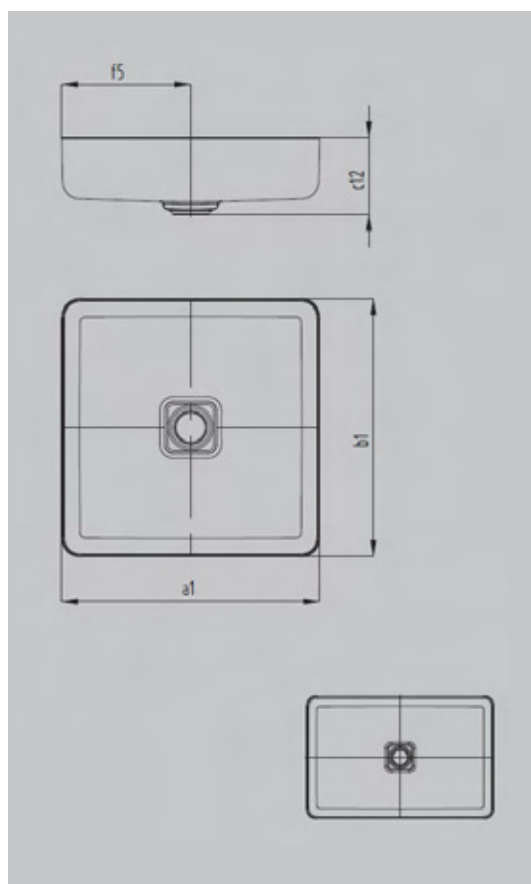

MIENA WASHBOWL

- premium products redefine the concept of sophisticated minimalism
- iconic in bathroom design: ideal for combination with elegant fittings
- versatile combination with bathtubs and shower surfaces designed for a “perfect match”
- made of KALDEWEI steel enamel – resilient and durable material matched perfectly to the design
- designed by Anke Salomon

Model No.		3184	3185
External length	a_1	400	580 mm
External width	b_1	400	380 mm
Distance basin surface to bottom edge of waste hole	$c_{1,2}$	119	119 mm
Distance rear edge to centre of waste hole	f_3	200	190 mm
Net weight		6	8 kg

	Model Order No.	Dimensions mm	alpine white (I)	Colour (II, III)	Colour (IV)
MIENA WASHBOWL with easy-clean finish enamelled on both sides without overflow with Free-Flow waste					
NO TAP HOLE	01-3184-K	400 x 400			
DELIVERY			Stocked Item	14 - 16 Weeks	14 - 16 Weeks
NO TAP HOLE	01-3185-K	580 x 380			
DELIVERY			Stocked Item	14 - 16 Weeks	14 - 16 Weeks

➤ For available colours and details on how to order, see page 88.