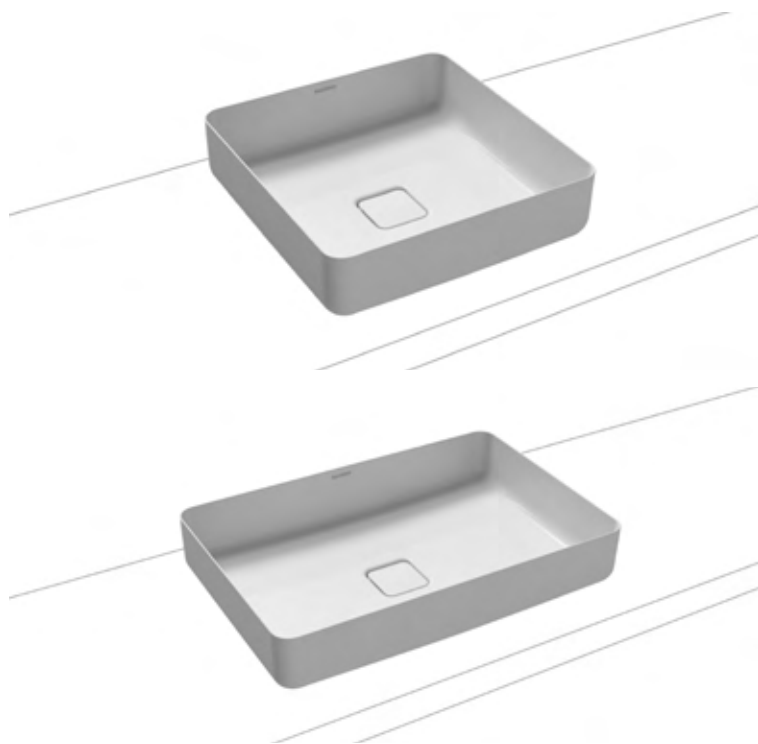

MIENA WASHBOWL

- premium products redefine the concept of sophisticated minimalism
- iconic in bathroom design: ideal for combination with elegant fittings
- versatile combination with bathtubs and shower surfaces designed for a “perfect match”
- made of KALDEWEI steel enamel – resilient and durable material matched perfectly to the design
- designed by Anke Salomon

Model No.		3184	3185
External length	a_1	400	580 mm
External width	b_1	400	380 mm
Distance basin surface to bottom edge of waste hole	$c_{1,2}$	119	119 mm
Distance rear edge to centre of waste hole	f_3	200	190 mm
Net weight		6	8 kg

	Model Order No.	Dimensions mm	alpine white (I)	Colour (II, III)	Colour (IV)
MIENA WASHBOWL with easy-clean finish enamelled on both sides without overflow with Free-Flow waste					
NO TAP HOLE	01-3184-K	400 x 400			
DELIVERY			Stocked Item	14 - 16 Weeks	14 - 16 Weeks
NO TAP HOLE	01-3185-K	580 x 380			
DELIVERY			Stocked Item	14 - 16 Weeks	14 - 16 Weeks

➤ For available colours and details on how to order, see page 88.