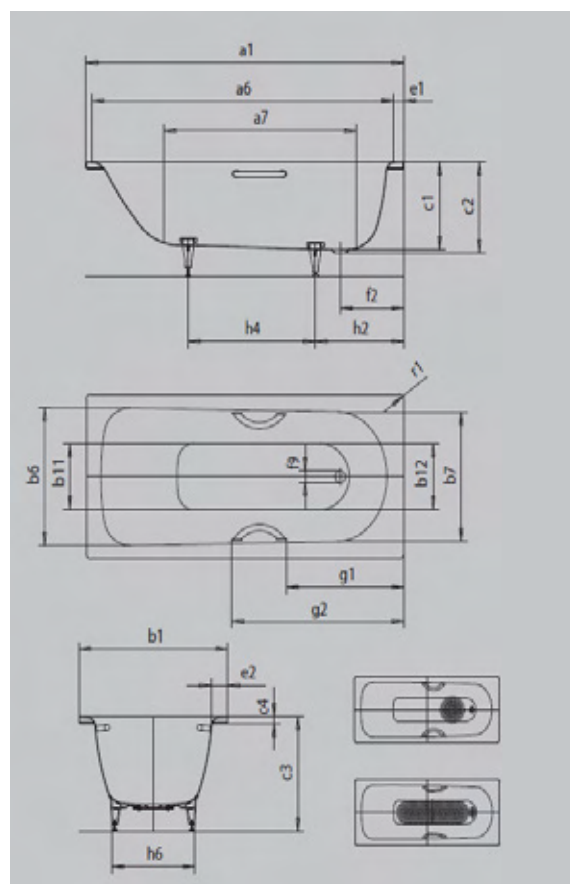

EUROWA NO OVERFLOW

- comfortable bathing or showering with waste at foot end
- classic minimal design
- versatile for any installation situation
- quality product made in Germany
- made of steel enamel
- **10 YEAR WARRANTY**

UNIVERSAL GRIP

Model No.		309	310	311	312	271
External length	a₁	1400	1500	1600	1700	1700 mm
Internal length (top)	a₆	1230	1330	1430	1530	1530 mm
Internal length (bottom)	a₇	850	950	1050	1150	1150 mm
External width	b₁	700	700	700	700	750 mm
Internal width (top)	b₆; b₇	550; 530	550; 530	550; 530	550; 530	600; 580 mm
Internal width (bottom)	b₁₁; b₁₂	390; 350	390; 350	390; 350	390; 350	440; 400 mm
Depth inside	c₁	380	380	380	380	380 mm
Depth incl. waste hole	c₂	390	390	390	390	390 mm
Height with feet	c₃	515; 535	515; 535	515; 535	515; 535	-
Height of rim	c₄	32	32	32	32	32 mm
Width of rim (foot end; long side)	e₁; e₂	70; 75	70; 75	70; 75	70; 75	70; 75 mm
Distance bath edge to centre of waste hole	f₂	310	320	320	310	310 mm
Diameter of waste hole	f₉	∅ 52	∅ 52	∅ 52	∅ 52	∅ 52 mm
Distance bath edge (foot end) to start of grip	g₁	484	534	584	635	635 mm
Distance bath edge (foot end) to end of grip	g₂	759	809	859	909	909 mm
Distance foot end of bath edge to centre of foot	h₂	455	445	452.5	450	-
Distance between the feet	h₄	445	555	600	740	-
Width of feet max.	h₆	380	380	380	380	-
External radius	r₁	23	23	23	23	23 mm
Water volume		51	61	72	86	86 l
Net weight		39	41	45	47	47 kg
Diameter of anti-slip		∅ 288	∅ 288	∅ 288	∅ 288	∅ 288 mm
Full anti-slip		600 x 220	600 x 220	600 x 220	850 x 240	850 x 240 mm

Subject to technical alterations, tolerances and errors. Similar illustrations.
** 70 litres displacement on average.

KALDEWEI