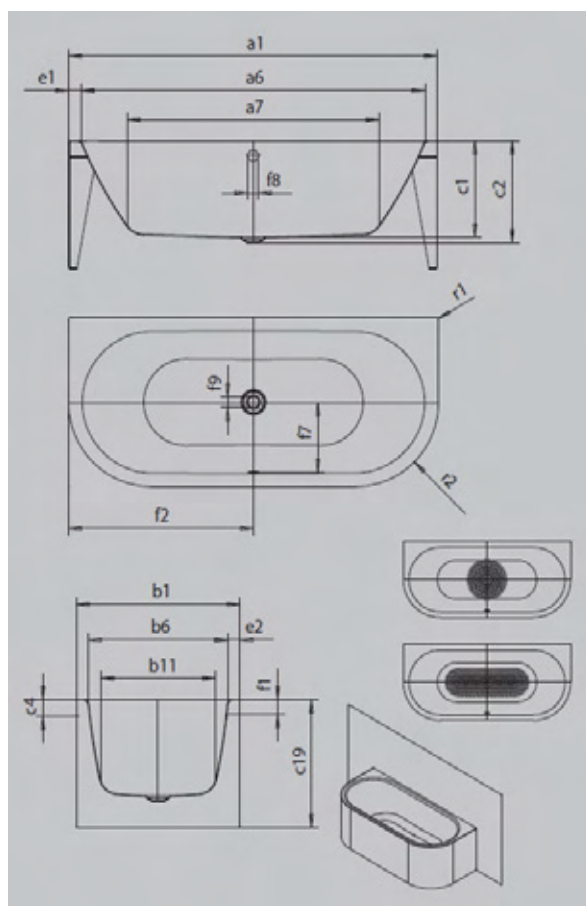

➤ Multipoint Spa Hydrotherapy Systems and Air Spa Systems Available for this model. See options on page 4.

MEISTERSTÜCK CENTRO DUO 2

FRONT WALL INSTALLATION (3-SIDED)

- bath made of high-quality steel enamel with enamelled panelling on three sides
- with exclusive easy-clean finish
- pure simplicity and unpretentious elegance are what distinguish these baths
- enamelled waste cover and overflow knob integrated in the bath design (also available with filling function)
- made of KALDEWEI steel enamel
- **30 YEAR WARRANTY**