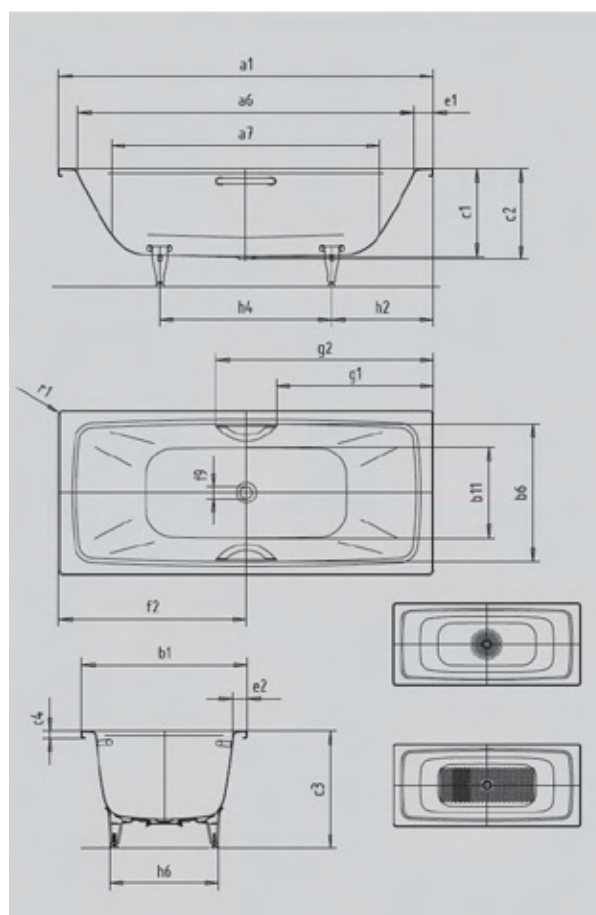

➤ For available colours and details on how to order, see page 7.

➤ Multipoint Spa Hydrotherapy Systems and Air Spa Systems Available for this model. See options on page 5.

CAYONO DUO NO OVERFLOW

- modern rectangular bathtub with straight lines and small radii
- perfect match for the CAYONO model range
- two gently sloping backrests and the central waste and overflow fitting ensure relaxed bathing with a partner
- spacious interior provides ample room for a relaxing bath
- made of KALDEWEI steel enamel
- **30 YEAR WARRANTY**