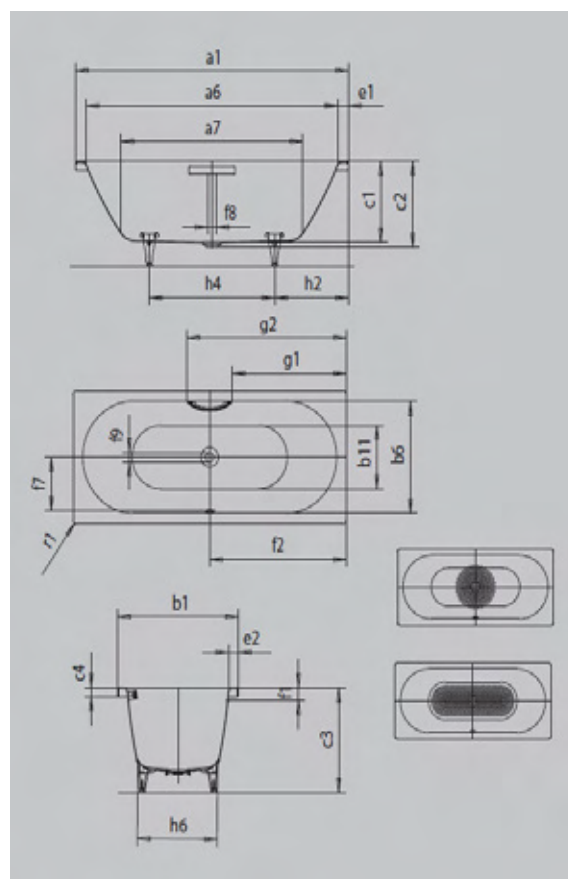

CENTRO DUO

- pure simplicity and unpretentious elegance are what distinguish these baths
- classic four-cornered model
- enamelled waste cover and overflow knob integrated in the bath design (also available with filling function)
- bathing with a friend: two identical back rests and centrally positioned waste
- made of KALDEWEI steel enamel
- **30 YEAR WARRANTY**

GRIP DISCREET OPULLENCE

SOUND WAVE

Model No.		132	133
External length	a₁	1700	1800 mm
Internal length (top)	a₆	1580	1680 mm
Internal length (bottom)	a₇	1130	1230 mm
External width	b₁	750	800 mm
Internal width (top)	b₆	630	680 mm
Internal width (bottom)	b₁₁	510	560 mm
Depth inside	c₁	460	460 mm
Depth incl. waste hole	c₂	485	485 mm
Height with feet	c₃	605 - 640	595 - 630 mm
Height of rim	c₄	50	50 mm
Width of rim (foot end; long side)	e₁; e₂	60; 60	60; 60 mm
Distance top edge to centre of overflow hole	f₁	70	70 mm
Distance bath edge to centre of waste hole	f₂	850	900 mm
Distance centre of waste hole to centre of overflow hole	f₇	307	332 mm
Diameter of overflow hole	f₈	Ø 52	Ø 52 mm
Diameter of waste hole	f₉	Ø 52	Ø 52 mm
Distance bath edge (foot end) to start of grip	g₁	707	757 mm
Distance bath edge (foot end) to end of grip	g₂	993	1043 mm
Distance foot end of bath edge to centre of foot	h₂	560	600 mm
Distance between the feet	h₄	580	600 mm
Width of feet max.	h₆	465	540 mm
External radius	r₁	23	23 mm
Water volume		156	195 l
Net weight		52	58 kg
Diameter of Anti-slip		Ø 435	Ø 435 mm
Full anti-slip		900 x 300	900 x 300 mm

Subject to technical alterations, tolerances and errors. Similar illustrations.
** 70 litres displacement on average.

KALDEWEI