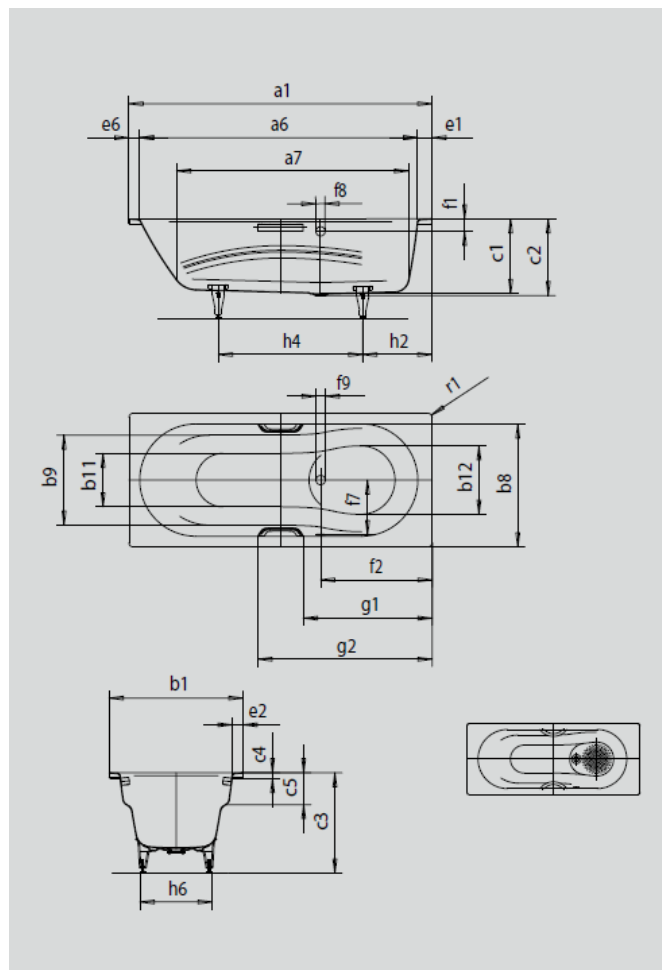

VAIO SET

- one-seater bath with side overflow and integrated arm rests
- combi-bath suitable for bathing and showering
- versatile for any installation situation
- also available with grips
- made of KALDEWEI steel enamel
- **30 YEAR WARRANTY**

GRIP DISCREET OPULENCE

Model No.		956	954
External length	a₁	1600	1700 mm
Internal length (top)	a₆	1460	1560 mm
Internal length (bottom)	a₇	1200	1300 mm
External width	b₁	700	750 mm
Internal width bathing area (with; without armrest)	b₈; b₉	580; 470	630; 505 mm
Internal width (bottom)	b₁₁; b₁₂	420; 475	450; 525 mm
Depth inside	c₁	420	420 mm
Depth incl. waste hole	c₂	430	430 mm
Height with feet	c₃	560 - 580	560 - 580 mm
Height of rim	c₄	32	32 mm
Armrest depth	c₅	175	175 mm
Width of rim (foot end; long side; head end)	e₁; e₂; e₂	80; 60; 60	80; 60; 60 mm
Distance top edge to centre of overflow hole	f₁	70	70 mm
Distance bath edge to centre of waste hole	f₂	575	625 mm
Distance centre of waste hole to centre of overflow hole	f₇	280	310 mm
Diameter of overflow hole	f₈	∅ 52	∅ 52 mm
Diameter of waste hole	f₉	∅ 52	∅ 52 mm
Distance bath edge (foot end) to start of grip	g₁	672	722 mm
Distance bath edge (foot end) to end of grip	g₂	928	1028 mm
Distance foot end of bath edge to centre of foot	h₂	435	435 mm
Distance between the feet	h₄	625	725 mm
Width of feet max.	h₆	425	488 mm
External radius	r₁	23	23 mm
Water volume		100	135 l
Net weight		45	50 kg
Diameter of anti-slip		∅ 288	∅ 288 mm

Subject to technical alterations, tolerances and errors. Similar illustrations.
** 70 litres displacement on average.

KALDEWEI