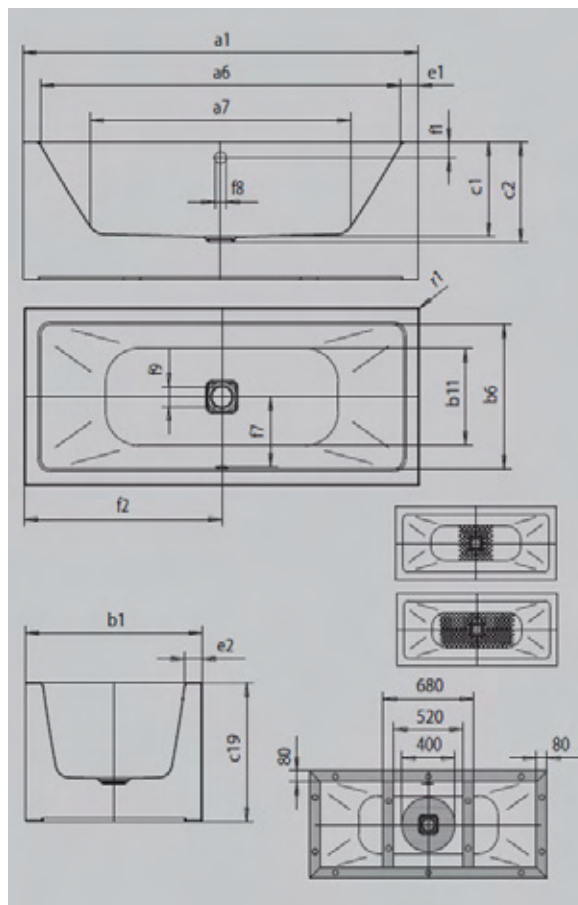

MEISTERSTÜCK CONODUO

- freestanding bath made of KALDEWEI steel enamel
- with exclusive easy-clean finish
- straightlined, purist design
- classic four-cornered model
- enamelled waste cover integrated in the bath design (also available with filling function)
- bathing with a friend: two identical back rests and centrally positioned waste
- designed by Sottsass Associati
- **30 YEAR WARRANTY**

Model No.		1732	1733
External length	a₁	1700	1800 mm
Internal length (top)	a₆	1540	1640 mm
Internal length (bottom)	a₇	1080	1180 mm
External width	b₁	750	800 mm
Internal width (top)	b₆	590	640 mm
Internal width (bottom)	b₁₁	470	520 mm
Depth inside	c₁	420	420 mm
Depth incl. waste hole	c₂	445	445 mm
Height of bath	c₁₉	610	610 mm
Width of rim (foot end; long side)	e₁; e₂	80; 80	80; 80 mm
Distance top edge to centre of overflow hole	f₁	70	70 mm
Distance bath edge to centre of waste hole	f₂	850	900 mm
Distance centre of waste hole to centre of overflow hole	f₇	285	310 mm
Diameter of overflow hole	f₈	∅ 52	∅ 52 mm
Diameter of waste hole	f₉	∅ 90	∅ 90 mm
External radius	r₁	5	5 mm
Water volume		122	159 l
Waste connection diameter		∅ 40/50	∅ 40/50
Fill fitting connection		1/2"	1/2"
Net weight		154	170 kg
Anti-slip		356 x 356	404 x 404 mm
Full anti-slip		788 x 356	884 x 404 mm

Subject to technical alterations, tolerances and errors. Similar illustrations.
** 70 litres displacement on average.

KALDEWEI