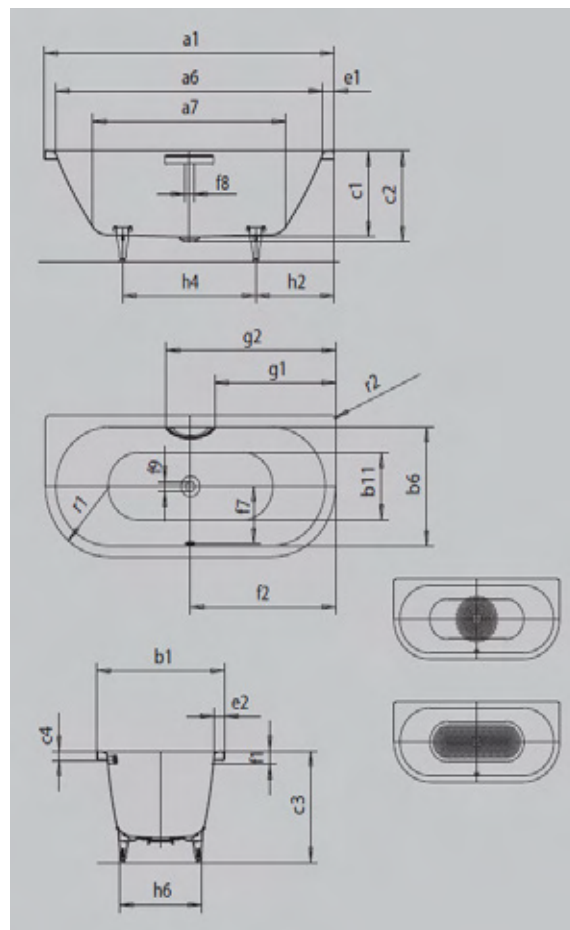

CENTRO DUO 2

- pure simplicity and unpretentious elegance distinguish these baths
- enamelled waste cover and overflow knob integrated in the bath design (also available with filling function)
- bathing with a friend: two identical back rests and centrally positioned waste
- made of KALDEWEI steel enamel
- **30 YEAR WARRANTY**

GRIP DISCREET OPULLENCE

SOUND WAVE

Model No.		131	135
External length	a₁	1700	1800 mm
Internal length (top)	a₆	1580	1680 mm
Internal length (bottom)	a₇	1130	1230 mm
External width	b₁	750	800 mm
Internal width (top)	b₆	630	680 mm
Internal width (bottom)	b₁₁	510	560 mm
Depth inside	c₁	460	460 mm
Depth incl. waste hole	c₂	485	485 mm
Height with feet	c₃	605 - 640	595 - 630 mm
Height of rim	c₄	50	50 mm
Width of rim (foot end; long side)	e₁; e₂	60; 60	60; 60 mm
Distance top edge to centre of overflow hole	f₁	70	70 mm
Distance bath edge to centre of waste hole	f₂	850	900 mm
Distance centre of waste hole to centre of overflow hole	f₇	307	332 mm
Diameter of overflow hole	f₈	∅ 52	∅ 52 mm
Diameter of waste hole	f₉	∅ 52	∅ 52 mm
Distance bath edge (foot end) to start of grip	g₁	708	758 mm
Distance bath edge (foot end) to end of grip	g₂	992	1042 mm
Distance foot end of bath edge to centre of foot	h₂	560	600 mm
Distance between the feet	h₄	580	600 mm
Width of feet max.	h₆	465	540 mm
External radius	r₁	23	23 mm
External radius	r₂	375	400 mm
Water volume		156	195 l
Net weight		51	52 kg
Diameter of Anti-slip		∅ 435	∅ 435 mm
Full anti-slip		900 x 300	900 x 300 mm

Subject to technical alterations, tolerances and errors. Similar illustrations.
** 70 litres displacement on average.

KALDEWEI