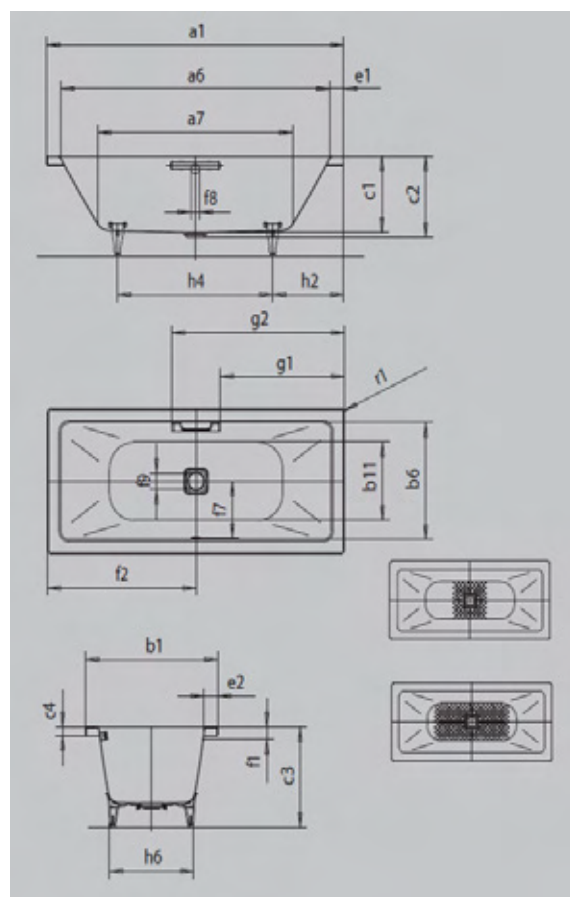

CONODUO

- straightlined, purist design
- enamelled waste cover and overflow knob integrated in the bath design (also available with filling function)
- classic four-cornered model
- bathing with a friend: two identical back rests and centrally positioned waste
- made of KALDEWEI steel enamel
- designed by Sottsass Associati
- **30 YEAR WARRANTY**

GRIP ELEGANT PERFORM

Model No.		732	733	734	735
External length	a₁	1700	1800	1900	2000 mm
Internal length (top)	a₆	1540	1640	1740	1800 mm
Internal length (bottom)	a₇	1080	1180	1280	1340 mm
External width	b₁	750	800	900	1000 mm
Internal width (top)	b₆	590	640	740	800 mm
Internal width (bottom)	b₁₁	470	520	620	680 mm
Depth inside	c₁	420	420	420	420 mm
Depth incl. waste hole	c₂	445	445	445	445 mm
Height with feet	c₃	565 - 600	555 - 590	555 - 590	555 - 590 mm
Height of rim	c₄	50	50	50	50 mm
Width of rim (foot end; long side)	e₁; e₂	80; 80	80; 80	80; 80	100; 100 mm
Distance top edge to centre of overflow hole	f₁	70	70	70	70 mm
Distance bath edge to centre of waste hole	f₂	850	900	950	1000 mm
Distance centre of waste hole to centre of overflow hole	f₇	285	310	360	390 mm
Diameter of overflow hole	f₈	∅ 52	∅ 52	∅ 52	∅ 52 mm
Diameter of waste hole	f₉	∅ 90	∅ 90	∅ 90	∅ 90 mm
Distance bath edge (foot end) to start of grip	g₁	702	752	802	852 mm
Distance bath edge (foot end) to end of grip	g₂	998	1048	1098	1148 mm
Distance foot end of bath edge to centre of foot	h₂	555	555	570	620 mm
Distance between the feet	h₄	590	690	760	760 mm
Width of feet max.	h₆	445	515	610	675 mm
External radius	r₁	23	23	23	23 mm
Water volume		122	159	220	260 l
Net weight		52	57	65	74 kg
Anti-slip		356 x 356	404 x 404	500 x 500	500 x 500 mm
Full anti-slip		788 x 356	884 x 404	980 x 500	980 x 500 mm

Subject to technical alterations, tolerances and errors. Similar illustrations.
** 70 litres displacement on average.

KALDEWEI