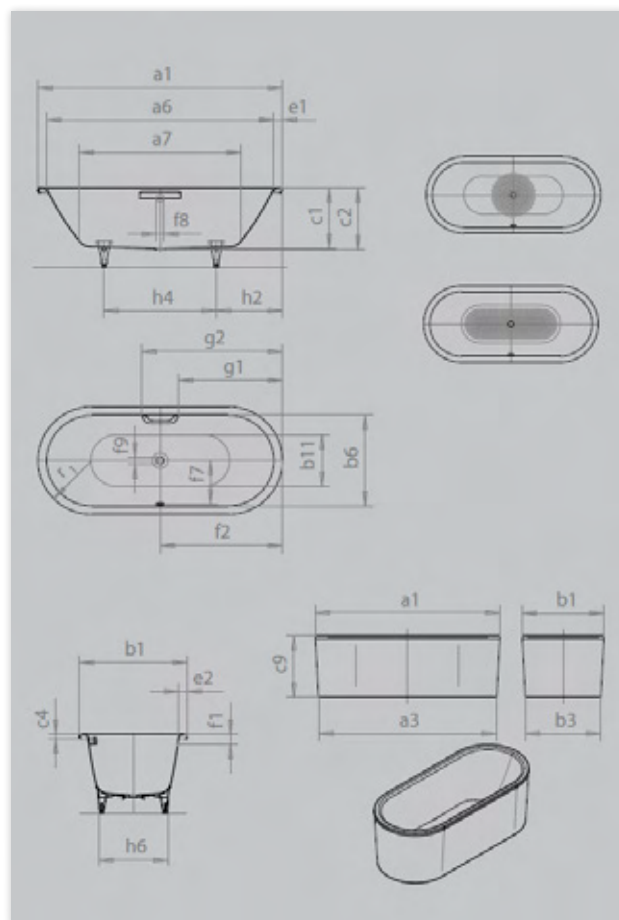

➤ For available colours and details on how to order, see page 7.

➤ Multipoint Spa Hydrotherapy Systems and Air Spa Systems Available for this model. See options on page 5.

CLASSIC DUO OVAL FREESTANDING

- pure simplicity and unpretentious elegance are what distinguish these baths
- bathing with a friend: two identical back rests and centrally positioned waste
- the moulded panel emphasises the high design standard
- made of KALDEWEI steel enamel
- **30 YEAR WARRANTY**