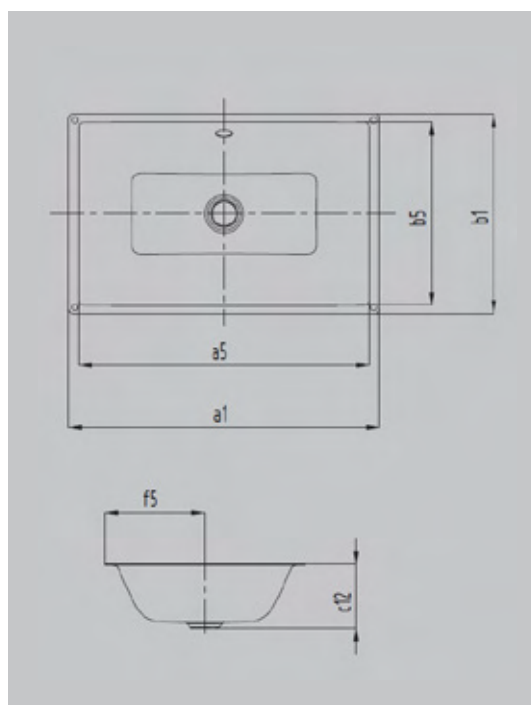

PURO UNDERCOUNTER WASHBASIN

- elegant rectangular washbasin in a classically minimalist design
- reduced precise edges
- very generous interior dimensions
- clean and timeless lines – immortalised in long-lasting KALDEWEI steel enamel
- harmonises perfectly with the PURO bath series
- designed by Anke Salomon

Model No.		3159	3160	3161
External length	a₁	460	600	900 mm
Internal length	a₅	421	561	860 mm
External width	b₁	385	385	385 mm
Internal width	b₅	354	354	354 mm
Distance basin surface to bottom edge of waste hole	c_{1,2}	115	125	125 mm
Distance rear edge to centre of waste hole	f₅	193	193	193 mm
Net weight		5	6	9 kg

	Model Order No.	Dimensions mm	alpine white (I)	alpine matt white (IV)	Colour (II, III)	Colour (IV)
PURO UNDERCOUNTER WASHBASIN with easy-clean finish and sound insulation enamelled on both sides with overflow						
NO TAP HOLE	01-3159	460 x 385				
DELIVERY			Stocked Item	14 - 16 Weeks	14 - 16 Weeks	14 - 16 Weeks
NO TAP HOLE	01-3160	600 x 385				
DELIVERY			Stocked Item	Stocked Item	14 - 16 Weeks	14 - 16 Weeks
NO TAP HOLE	01-3161	900 x 385				
DELIVERY			Stocked Item	14 - 16 Weeks	14 - 16 Weeks	14 - 16 Weeks

OPTIONS:	Model Order No.	Dimensions mm		Delivery Times
KALDEWEI Basin Overflow Cover White	01-3920-0001			
BATHE Basin Pop-Up Plug and Waste Chrome White Matt Black Brushed Gold Brushed Black Chrome	23-BW106CHR 23-BW106WH 23-BW106MB 23-BW106BG 23-BW106BBLK	∅ 32 ∅ 32 ∅ 32 ∅ 32 ∅ 32		Stocked Item

➤ For available colours and details on how to order, see page 88.