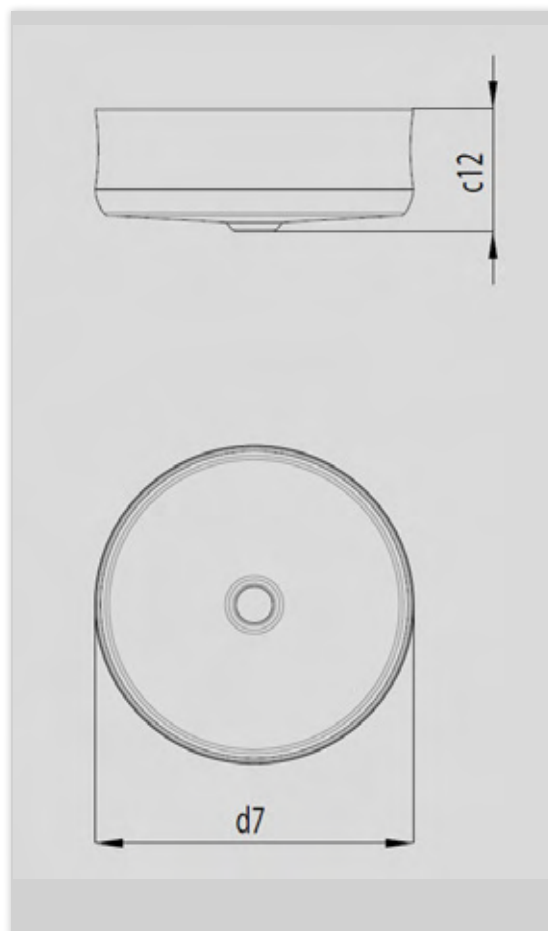

MING WASHBOWL

- premium products redefine the concept of sophisticated minimalism
- harmony of tradition and modernity in a perfect way
- iconic in bathroom design: ideal for combination with elegant fittings
- luxurious bathroom design through generous comfort
- made of Kaldewei steel enamel

Model No.		3186
Depth inside	c₁	140 mm
Distance basin surface to bottom edge of waste hole	c_{1,2}	154 mm
External diameter	d₇	400 mm
Net weight		6 kg

	Model Order No.	Dimensions mm				Delivery Times
MING WASHBOWL with easy-clean finish enamelled on both sides without overflow NO TAP HOLE	01-3186	Ø 400				14 - 16 Weeks

OPTIONS:	Model Order No.	Dimensions mm				Delivery Times
BATHE Basin Pop-Up Plug and Waste Chrome White Matt Black Brushed Gold Brushed Black Chrome	23-BW106CHR 23-BW106WH 23-BW106MB 23-BW106BG 23-BW106BBLK	Ø 32 Ø 32 Ø 32 Ø 32 Ø 32				Stocked Item

➤ For available colours and details on how to order, see page 88.