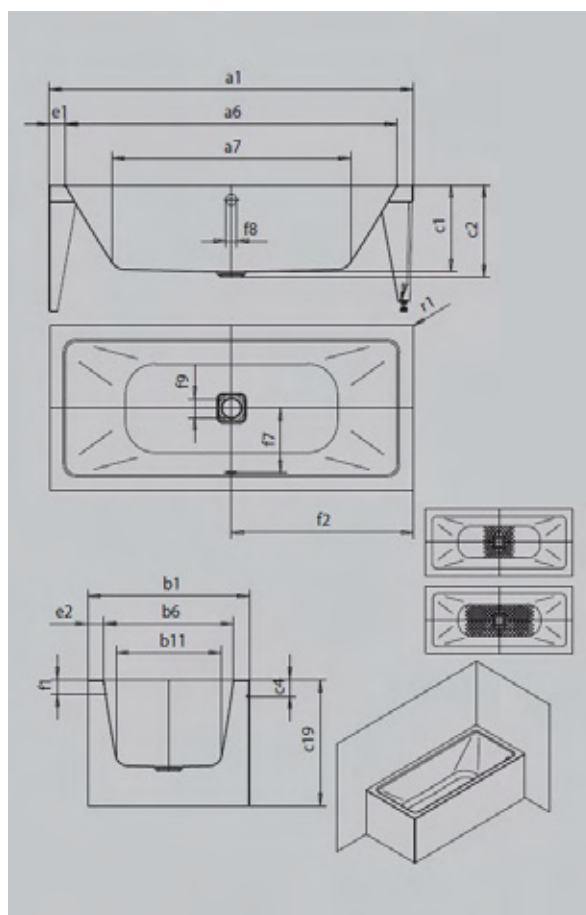

Model No.		1702	1703
External length	a ₁	1700	1800 mm
Internal length (top)	a ₆	1540	1640 mm
Internal length (bottom)	a ₇	1080	1180 mm
External width	b ₁	750	800 mm
Internal width (top)	b ₆	590	640 mm
Internal width (bottom)	b ₁₁	470	520 mm
Depth inside	c ₁	420	420 mm
Depth incl. waste hole	c ₂	445	445 mm
Height of rim	c ₄	80	80 mm
Height of bath	c ₁₉	610	610 mm
Width of rim (foot end; long side)	e ₁ ; e ₂	80; 80	80; 80 mm
Distance top edge to centre of overflow hole	f ₁	70	70 mm
Distance bath edge to centre of waste hole	f ₂	850	900 mm
Distance centre of waste hole to centre of overflow hole	f ₇	285	310 mm
Diameter of overflow hole	f ₈	Ø 52	Ø 52 mm
Diameter of waste hole	f ₉	Ø 90	Ø 90 mm
External radius	r ₁	5	5 mm
Water volume		122	159 l
Waste connection diameter		Ø 40/50	Ø 40/50
Fill fitting connection		1/2"	1/2"
Net weight		100	109 kg
Anti-slip		356 x 356	404 x 404 mm
Full anti-slip		788 x 356	884 x 404 mm