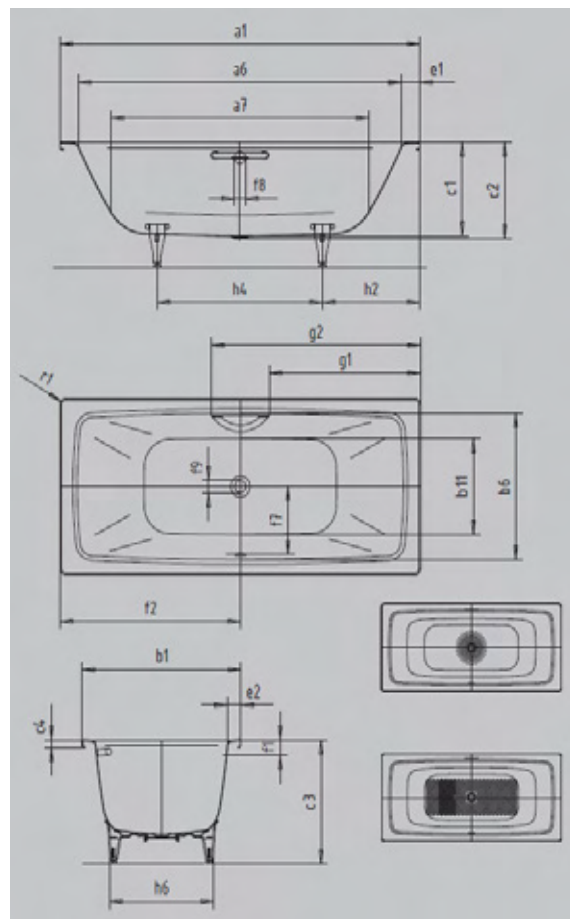

CAYONO DUO

- modern rectangular bathtub with straight lines and small radii
- perfect match for the CAYONO model range
- two gently sloping backrests and the central waste and overflow fitting ensure relaxed bathing with a partner
- spacious interior provides ample room for a relaxing bath
- made of KALDEWEI steel enamel
- **30 YEAR WARRANTY**

Model No.		724	725
External length	a₁	1700	1800 mm
Internal length (top)	a₆	1540	1640 mm
Internal length (bottom)	a₇	1220	1320 mm
External width	b₁	750	800 mm
Internal width (top)	b₆	624	674 mm
Internal width (bottom)	b₁₁	410	460 mm
Depth inside	c₁	400	400 mm
Depth incl. waste hole	c₂	410	410 mm
Height with feet	c₃	545 - 580	539 - 573 mm
Height of rim	c₄	32	32 mm
Width of rim (foot end; long side)	e₁; e₂	80; 63	80; 63 mm
Distance top edge to centre of overflow hole	f₁	70	70 mm
Distance bath edge to centre of waste hole	f₂	850	900 mm
Distance centre of waste hole to centre of overflow hole	f₇	305	330 mm
Diameter of overflow hole	f₈	∅ 52	∅ 52 mm
Diameter of waste hole	f₉	∅ 52	∅ 52 mm
Distance bath edge (foot end) to start of grip	g₁	713	763 mm
Distance bath edge (foot end) to end of grip	g₂	987	1037 mm
Distance foot end of bath edge to centre of foot	h₂	513	526 mm
Distance between the feet	h₄	675	749 mm
Width of feet max.	h₆	475	526 mm
External radius	r₁	23	23 mm
Water volume		130	160 l
Net weight		48	54 kg
Diameter of anti-slip		∅ 289	∅ 435 mm
Full anti-slip		855 x 315	935 x 375 mm

Subject to technical alterations, tolerances and errors. Similar illustrations.
** 70 litres displacement on average.

KALDEWEI