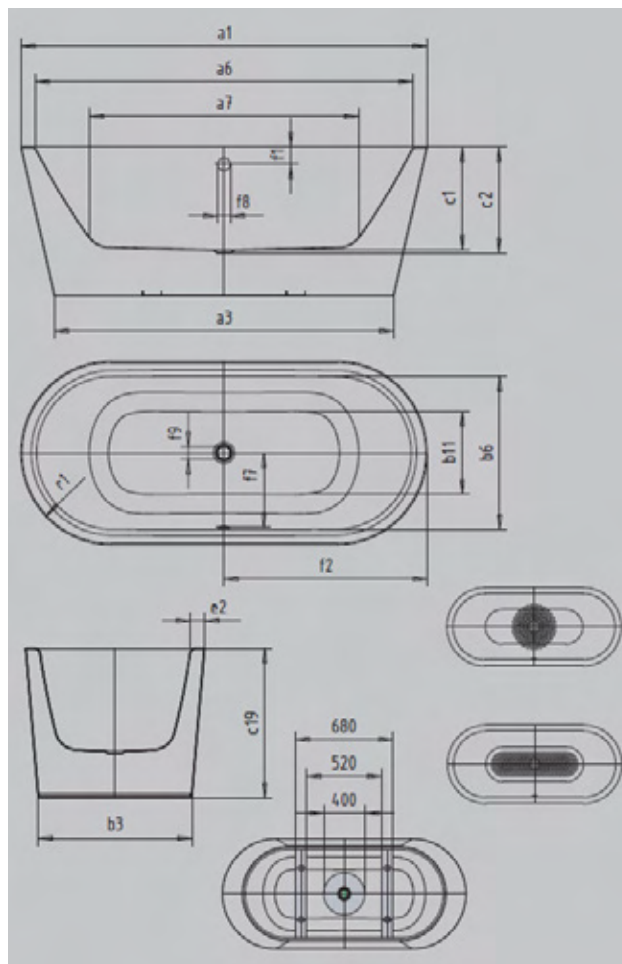

MEISTERSTÜCK CLASSIC DUO OVAL

- freestanding bathtub with seamless enamelled panelling blends into a monolithic symphony made of KALDEWEI steel enamel
- archetypal design with oval contours and a stunning conical exterior appeals anywhere in the room. The distinctly narrow edge lends the bath a uniquely harmonious aesthetic
- two gently sloping backrests and the central waste and overflow fitting ensure relaxed bathing with a partner
- with exclusive easy-clean finish
- **30 YEAR WARRANTY**

Model No.		1113	1111
External length	a₁	1700	1800 mm
External length (bottom)	a₃	1418	1518 mm
Internal length (top)	a₆	1580	1680 mm
Internal length (bottom)	a₇	1130	1230 mm
External width	b₁	750	800 mm
External width (bottom)	b₃	643	693 mm
Internal width (top)	b₆	630	680 mm
Internal width (bottom)	b₁₁	500	550 mm
Depth inside	c₁	420	420 mm
Depth incl. waste hole	c₂	430	430 mm
Height of bath	c₁₉	610	610 mm
Width of rim (foot end; long side)	e₁; e₂	60; 60	60; 60 mm
Distance top edge to centre of overflow hole	f₁	70	70 mm
Distance bath edge to centre of waste hole	f₂	850	900 mm
Distance centre of waste hole to centre of overflow hole	f₇	305	330 mm
Diameter of overflow hole	f₈	∅ 52	∅ 52 mm
Diameter of waste hole	f₉	∅ 52	∅ 52 mm
External radius	r₁	375	400 mm
Water volume		124	158 l
Net weight		117	139 kg
Fill fitting connection		1/2"	1/2"
Waste connection diameter		∅ 40/50	∅ 40/50
Anti-slip		∅ 435	∅ 435 mm
Full anti-slip		900 x 300	900 x 300 mm

Subject to technical alterations, tolerances and errors. Similar illustrations.
** 70 litres displacement on average.

KALDEWEI