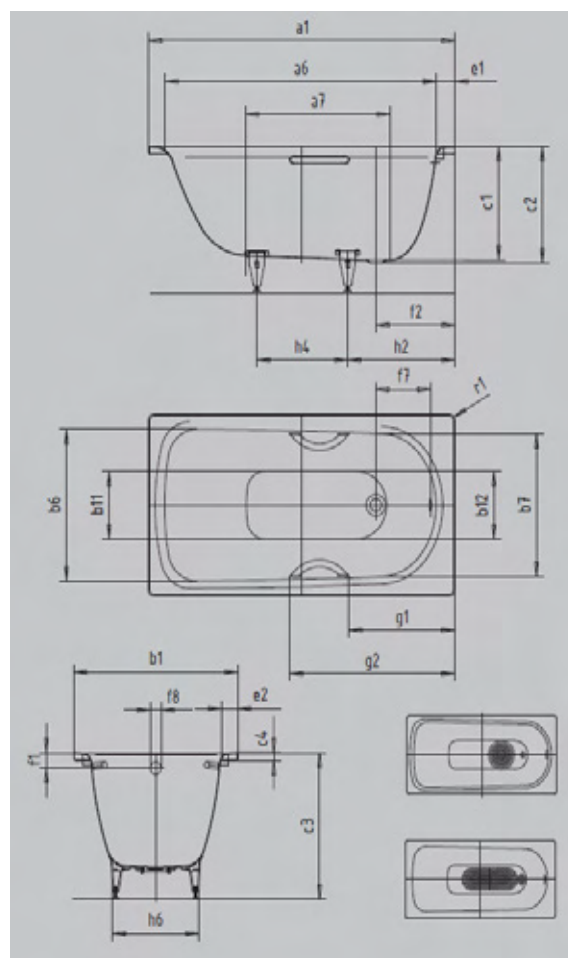

➤ For available colours and details on how to order, see page 7.

➤ Multipoint Spa Hydrotherapy Systems and Air Spa Systems Available for this model. See options on page 5.

SANIFORM DEEP

- one-seater bath with waste at foot end
- classic four-cornered model
- made of KALDEWEI steel enamel
- designed by Phoenix Design
- **30 YEAR WARRANTY**