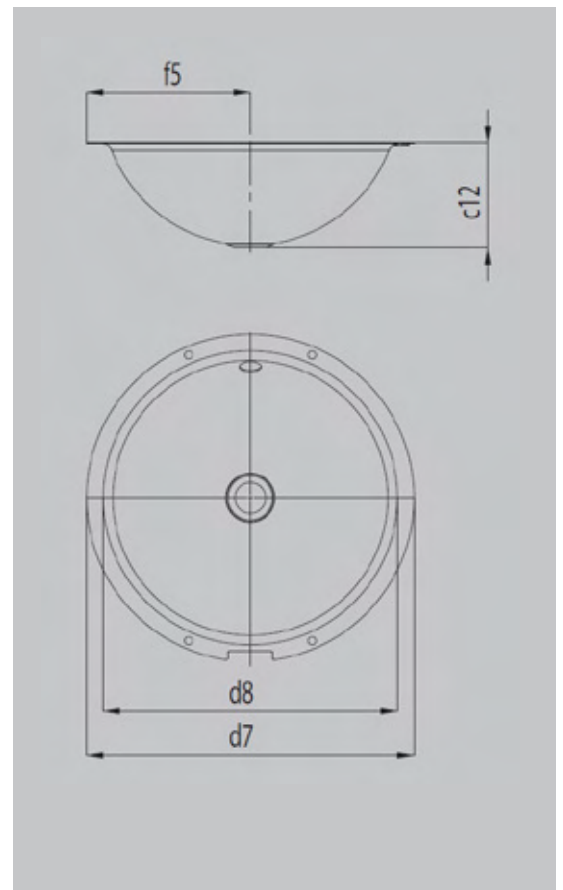

CLASSIC UNDERCOUNTER WASHBASIN

- elegant and timeless design
- flowing interior shape allows simple and effective unity with your chosen vanity unit or console
- maximised space is achieved for your bathroom accessories and fittings
- perfect match with CLASSIC range
- made of KALDEWEI steel enamel

Model No.		3182	3183
Distance basin surface to bottom edge of waste hole	c_{12}	157	137 mm
External diameter	d_7	Ø 491	Ø 432 mm
Inner diameter top	d_8	Ø 420	Ø 360 mm
Distance rear edge to centre of waste hole	f_5	246	216 mm
Net weight		7	7 kg

	Model Order No.	Dimensions mm	alpine white (I)	Colour (II, III)	Colour (IV)
CLASSIC UNDERCOUNTER WASHBASIN with easy-clean finish and sound insulation enamelled on both sides with overflow					
NO TAP HOLE	01-3183	Ø 360			
DELIVERY			Stocked Item	14 - 16 Weeks	14 - 16 Weeks
NO TAP HOLE	01-3182	Ø 420			
DELIVERY			Stocked Item	14 - 16 Weeks	14 - 16 Weeks

OPTIONS:	Model Order No.	Dimensions mm		Delivery Times
KALDEWEI Basin Overflow Cover White	01-3920-0001			
BATHE Basin Pop-Up Plug and Waste Chrome White Matt Black Brushed Gold Brushed Black Chrome	23-BW106CHR 23-BW106WH 23-BW106MB 23-BW106BG 23-BW106BLK	Ø 32 Ø 32 Ø 32 Ø 32 Ø 32		Stocked Item

➤ For available colours and details on how to order, see page 88.