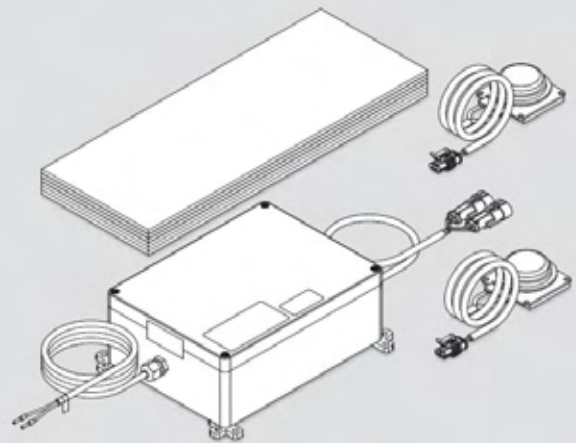

ACCESSORIES

SOUND WAVE AUDIO SYSTEM

- Innovative sound audio system
- Bath acts as sound box
- Good audio quality due to perfectly tuned technology
- Extraordinary sound above and under water
- Immersive musical experience
- Very easy to operate using your Bluetooth®-enabled device
- Perfect for the family. Wireless connection for up to 8 devices
- Operation via Bluetooth®.

The SOUND WAVE complies with Bluetooth® specification 3.0.

The system supports the following profile: Advanced Audio Distribution (A2DP) 1.0.

- SOUND WAVE automatically switches to stand by after disconnection
- Only suitable for KALDEWEI baths.
- Not suitable for spa baths.