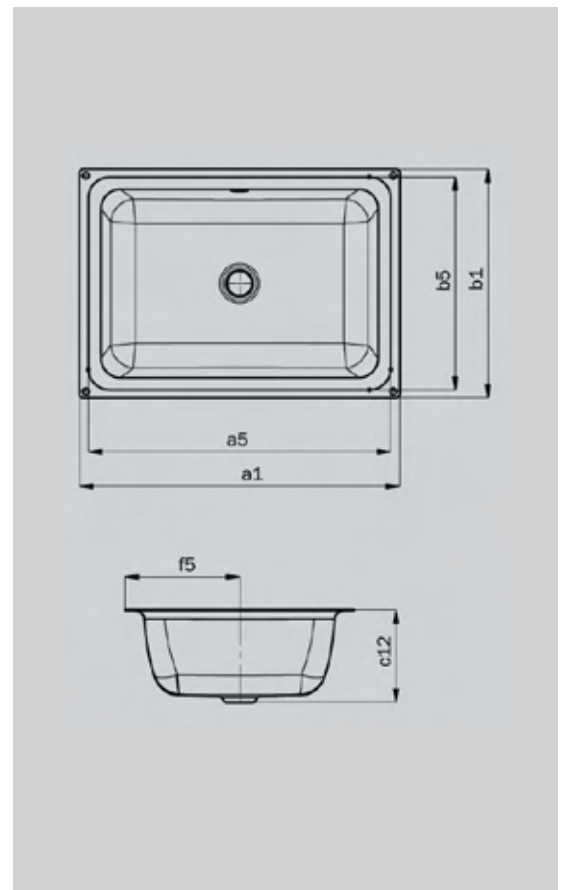

CAYONO UNDERCOUNTER WASHBASIN

- comfortable spaciousness thanks to the generous interior depth
- puristic design completed by softly curved surfaces
- generous radii make cleaning particularly easy
- made of KALDEWEI steel enamel

Model No.		3190
External length	a₁	596 mm
Internal length	a₅	562 mm
External width	b₁	426 mm
Internal width	b₅	396 mm
Distance basin surface to bottom edge of waste hole	c₁₂	173 mm
Distance rear edge to centre of waste hole	f₅	213 mm
Net weight		8 kg

	Model Order No.	Dimensions mm	Delivery Times
CAYONO UNDERCOUNTER WASHBASIN with sound insulation with overflow NO TAP HOLE	01-3190	596 x 426 x 173	Stocked Item
OPTIONS:	Model Order No.	Dimensions mm	Delivery Times
BATHE Basin Pop-Up Plug and Waste Chrome White Matt Black Brushed Gold Brushed Black Chrome	23-BW106CHR 23-BW106WH 23-BW106MB 23-BW106BG 23-BW106BBLK	Ø 32 Ø 32 Ø 32 Ø 32 Ø 32	Stocked Item