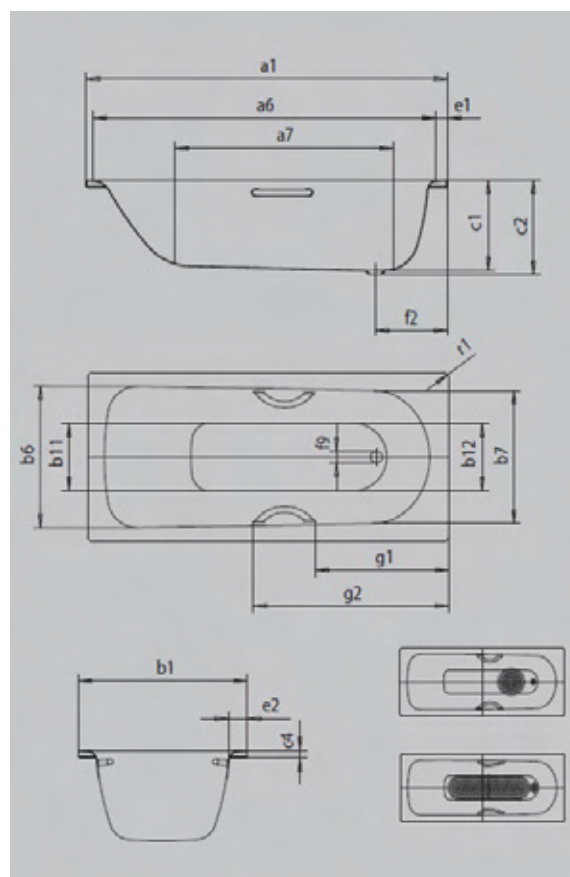

EUROWA WITH OVERFLOW

- comfortable bathing or showering with waste at foot end
- classic minimal design
- versatile for any installation situation
- quality product made in Germany
- made of steel enamel
- **10 YEAR WARRANTY**

UNIVERSAL GRIP

SOUND WAVE

Model No.		310	311	312
External length	a₁	1500	1600	1700 mm
Internal length (top)	a₆	1330	1430	1530 mm
Internal length (bottom)	a₇	950	1050	1150 mm
External width	b₁	700	700	700 mm
Internal width (top)	b₆; b₇	550; 530	550; 530	550; 530 mm
Internal width (bottom)	b₁₁; b₁₂	390; 350	390; 350	390; 350 mm
Depth inside	c₁	380	380	380 mm
Depth incl. waste hole	c₂	390	390	390 mm
Height with feet	c₃	515; 535	515; 535	515; 535 mm
Height of rim	c₄	32	32	32 mm
Width of rim (foot end; long side)	e₁; e₂	70; 75	70; 75	70; 75 mm
Distance bath edge to centre of waste hole	f₂	320	320	310 mm
Diameter of overflow hole	f₈	∅ 52	∅ 52	∅ 52 mm
Diameter of waste hole	f₉	∅ 52	∅ 52	∅ 52 mm
Distance bath edge (foot end) to start of grip	g₁	534	584	635 mm
Distance bath edge (foot end) to end of grip	g₂	809	859	909 mm
Distance foot end of bath edge to centre of foot	h₂	445	452.5	450 mm
Distance between the feet	h₄	555	600	740 mm
Width of feet max.	h₆	380	380	380 mm
External radius	r₁	23	23	23 mm
Water volume		61	72	86 l
Net weight		41	45	47 kg
Diameter of anti-slip		∅ 288	∅ 288	∅ 288 mm
Full anti-slip		600 x 220	600 x 220	850 x 240 mm

Subject to technical alterations, tolerances and errors. Similar illustrations.
** 70 litres displacement on average.

KALDEWEI