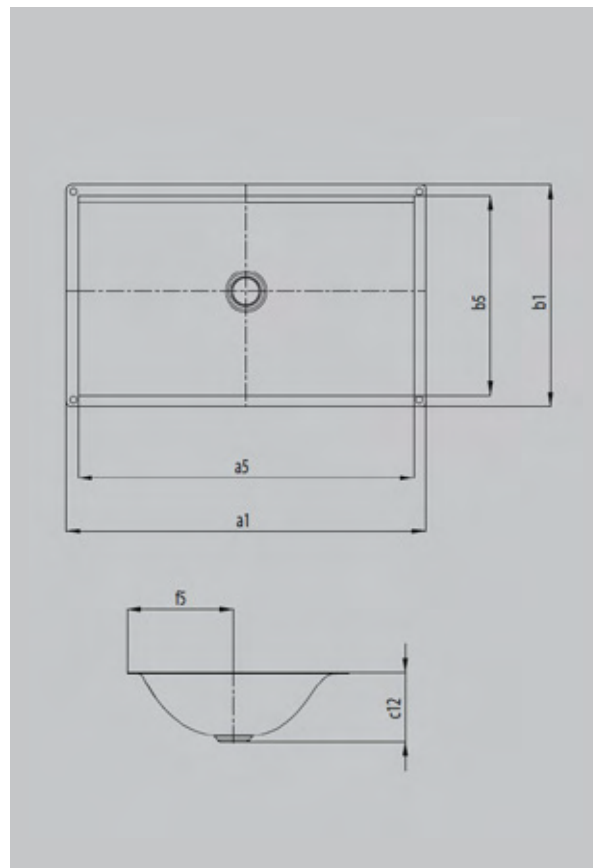

Model No.		3047	3048
External length	a ₁	634	934 mm
Internal length	a ₅	594	894 mm
External width	b ₁	391	391 mm
Internal width	b ₅	353	353 mm
Distance basin surface to bottom edge of waste hole	c ₁₂	123	123 mm
Distance rear edge to centre of waste hole	f ₅	188	188 mm
Net weight		5	8 kg