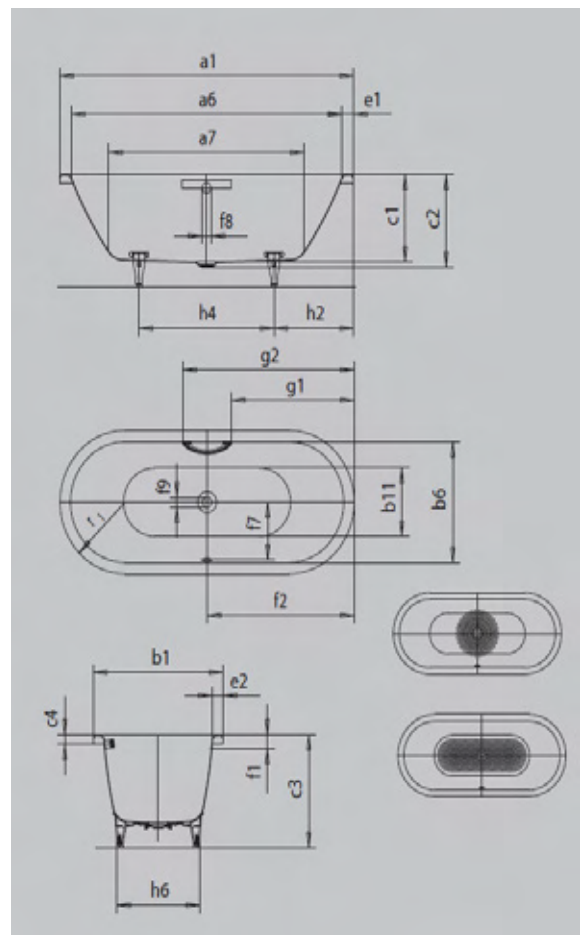

CENTRO DUO OVAL

- pure simplicity and unpretentious elegance distinguish these baths
- enamelled waste cover and overflow knob integrated in the bath design (also available with filling function)
- bathing with a friend: two identical back rests and centrally positioned waste
- made of KALDEWEI steel enamel
- **30 YEAR WARRANTY**

GRIP DISCREET OPULLENCE

Model No.		127	128
External length	a₁	1700	1800 mm
Internal length (top)	a₆	1580	1680 mm
Internal length (bottom)	a₇	1130	1230 mm
External width	b₁	750	800 mm
Internal width (top)	b₆	630	680 mm
Internal width (bottom)	b₁₁	510	560 mm
Depth inside	c₁	460	460 mm
Depth incl. waste hole	c₂	485	485 mm
Height with feet	c₃	605 - 640	595 - 630 mm
Height of rim	c₄	50	50 mm
Width of rim (foot end; long side)	e₁; e₂	60; 60	60; 60 mm
Distance top edge to centre of overflow hole	f₁	70	70 mm
Distance bath edge to centre of waste hole	f₂	850	900 mm
Distance centre of waste hole to centre of overflow hole	f₇	307	332 mm
Diameter of overflow hole	f₈	∅ 52	∅ 52 mm
Diameter of waste hole	f₉	∅ 52	∅ 52 mm
Distance bath edge (foot end) to start of grip	g₁	708	758 mm
Distance bath edge (foot end) to end of grip	g₂	992	1042 mm
Distance foot end of bath edge to centre of foot	h₂	560	600 mm
Distance between the feet	h₄	580	600 mm
Width of feet max.	h₆	465	540 mm
External radius	r₁	375	400 mm
Water volume		156	195 l
Net weight		48	53 kg
Diameter of Anti-slip		∅ 435	∅ 435 mm
Full anti-slip		900 x 300	900 x 300 mm

Subject to technical alterations, tolerances and errors. Similar illustrations.
** 70 litres displacement on average.

KALDEWEI