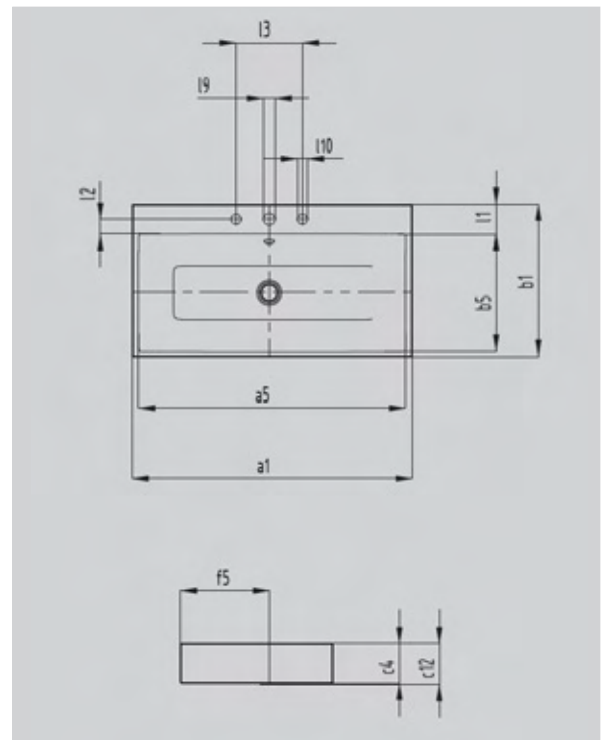

PURO COUNTERTOP WASHBASIN

- elegant rectangular washbasin in a classically minimalist design
- reduced precise edges
- very generous interior dimensions
- clean and timeless lines – immortalised in long-lasting KALDEWEI steel enamel
- harmonises perfectly with the PURO bath series
- designed by Anke Salomon

Model No.		3157
External length	a₁	600 mm
Internal length	a₅	561 mm
External width	b₁	460 mm
Internal width	b₅	354 mm
Height of rim	c₄	120 mm
Distance basin surface to bottom edge of waste hole	c₁₂	125 mm
Distance rear edge to centre of waste hole	f₅	268 mm
Depth of tap deck	l₁	91 mm
Distance tap hole to edge	l₂	45 mm
Distance external tap holes (for 3 tap holes)	l₃	200 mm
Diameter of centre tap hole	l₉	∅ 35 mm
Diameter of outside tap hole (for 3 tap holes only)	l₁₀	∅ 30 mm
Net weight		13 kg

	Model Order No.	Dimensions mm	alpine white (I)	Colour (II, III)	Colour (IV)
PURO COUNTERTOP WASHBASIN with easy-clean finish and sound insulation enamelled on both sides with overflow 1 TAP HOLE	01-3157-1TH	600 x 460			
DELIVERY			Stocked Item	14 - 16 Weeks	14 - 16 Weeks
NO TAP HOLE 3 TAP HOLE	01-3157-NTH 01-3157-3TH	600 x 460 600 x 460			
DELIVERY			12-14 Weeks	14 - 16 Weeks	14 - 16 Weeks

OPTIONS:	Model Order No.	Dimensions mm			Delivery Times
KALDEWEI Basin Overflow Cover White	01-3920-0001				
BATHE Basin Pop-Up Plug and Waste Chrome White Matt Black Brushed Gold Brushed Black Chrome	23-BW106CHR 23-BW106WH 23-BW106MB 23-BW106BG 23-BW106BBLK	∅ 32 ∅ 32 ∅ 32 ∅ 32 ∅ 32			Stocked Item

➤ For available colours and details on how to order, see page 88.