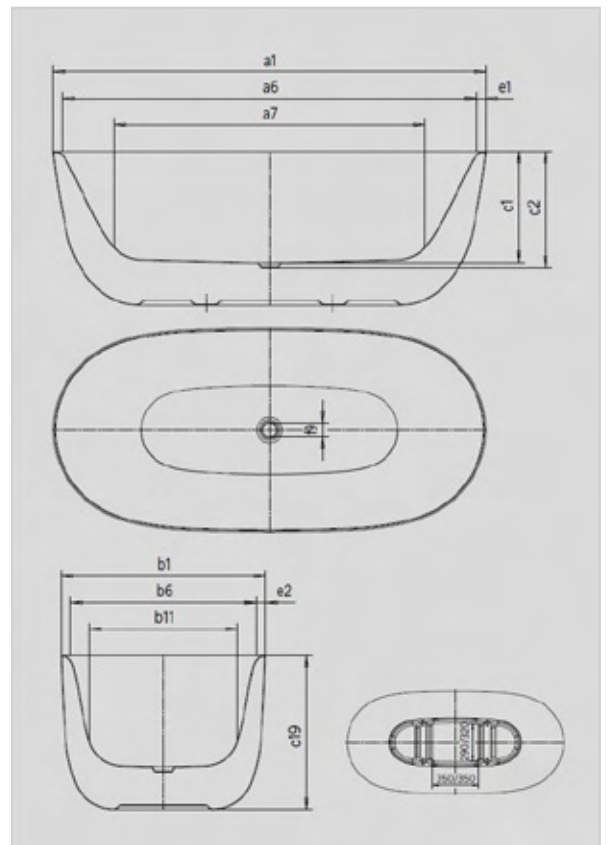

Model No.		1050-4035	1051-4035
External length	a ₁	1630	1730 mm
Internal length (top)	a ₆	1560	1660 mm
Internal length (bottom)	a ₇	1171	1275 mm
External width	b ₁	770	820 mm
Internal width (top)	b ₆	700	750 mm
Internal width (bottom)	b ₁₁	556	606 mm
Depth inside	c ₁	419	419 mm
Depth incl. waste hole	c ₂	439	439 mm
Height of bath	c ₁₉	580	580 mm
Width of rim (foot end; long side)	e ₁ ; e ₂	35; 35	35; 35 mm
Diameter of waste hole	f ₉	∅ 52	∅ 52 mm
Net weight		95	105 kg
Water volume		148	186 l