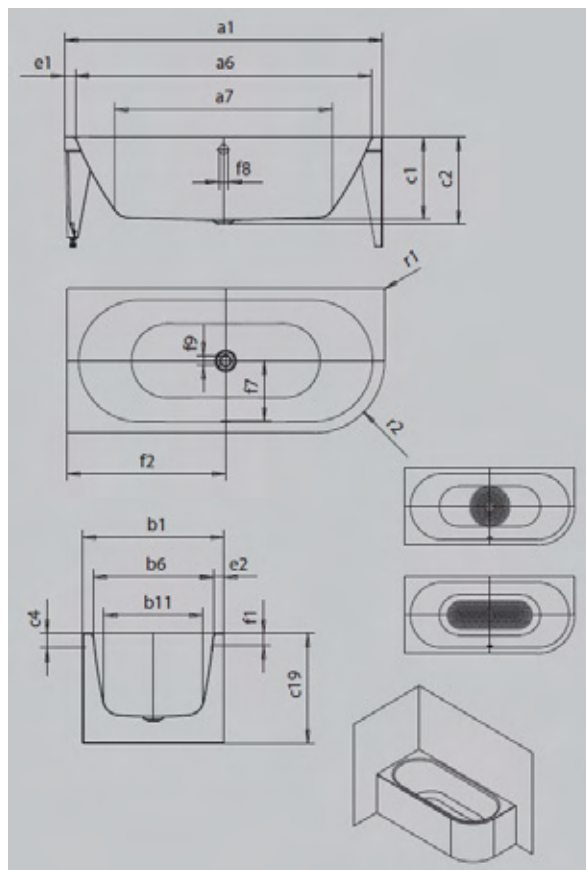

➤ Multipoint Spa Hydrotherapy Systems and Air Spa Systems Available for this model. See options on page 4.

MEISTERSTÜCK

CENTRO DUO 1 RIGHT

CORNER INSTALLATION (2-SIDED)

- bath made of high-quality steel enamel with enamelled panelling on two sides
- specially designed for corner installation
- available in right-hand and left-hand model
- with exclusive easy-clean finish
- pure simplicity and unpretentious elegance are what distinguish these baths
- enamelled waste cover and overflow knob integrated in the bath design (also available with filling function)
- made of KALDEWEI steel enamel
- **30 YEAR WARRANTY**