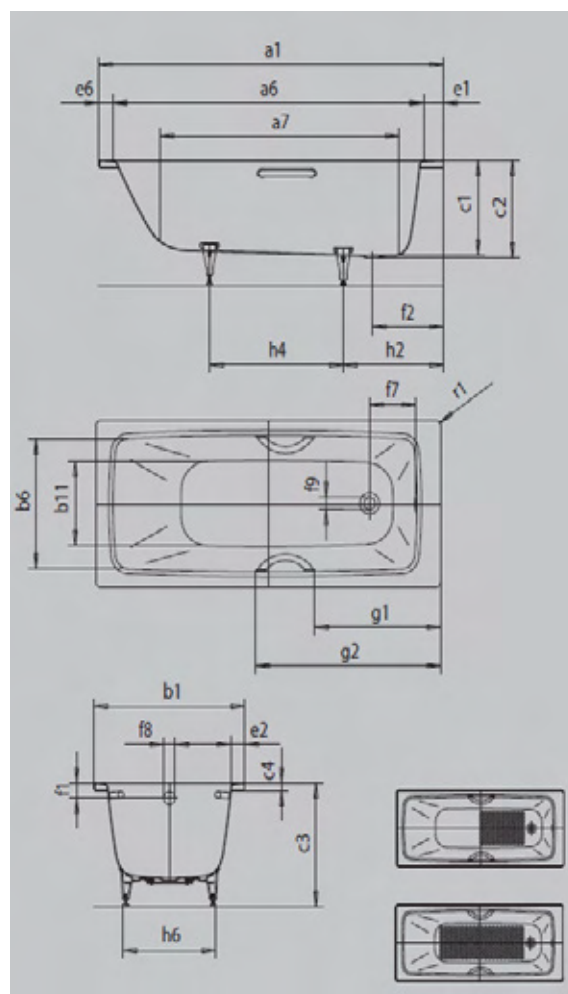

CAYONO

- one-seater bath with waste at foot end
- modern rectangular bathtub with spacious interior
- made of KALDEWEI steel enamel
- **30 YEAR WARRANTY**

UNIVERSAL GRIP

SOUND WAVE

Model No.		747	748	749	750	751
External length	a₁	1500	1600	1700	1700	1800 mm
Internal length (top)	a₅	1310	1410	1510	1510	1610 mm
Internal length (bottom)	a₇	1010	1110	1210	1210	1310 mm
External width	b₁	700	700	700	750	800 mm
Internal width (top)	b₅	570	570	570	610	660 mm
Internal width (bottom)	b₁₁	400	400	400	450	510 mm
Depth inside	c₁	400	400	400	400	400 mm
Depth incl. waste hole	c₂	410	410	410	410	410 mm
Height with feet	c₃	535 - 555	543 - 563	537 - 559	538 - 553	528 - 543 mm
Height of rim	c₄	32	32	32	32	32 mm
Width of rim (foot end; long side; head end)	e₁; e₂; e₆	110; 63; 80	110; 63; 80	110; 63; 80	110; 63; 80	110; 63; 80 mm
Distance top edge to centre of overflow hole	f₁	65	65	65	65	65 mm
Distance bath edge to centre of waste hole	f₂	330	330	330	330	330 mm
Distance centre of waste hole to centre of overflow hole	f₇	213	213	213	213	213 mm
Diameter of overflow hole	f₈	∅ 52	∅ 52	∅ 52	∅ 52	∅ 52 mm
Diameter of waste hole	f₉	∅ 52	∅ 52	∅ 52	∅ 52	∅ 52 mm
Distance bath edge (foot end) to start of grip	g₁	534	584	634	634	684 mm
Distance bath edge (foot end) to end of grip	g₂	809	859	909	909	959 mm
Distance foot end of bath edge to centre of foot	h₂	450	450	455	450	450 mm
Distance between the feet	h₄	560	655	742	745	820 mm
Width of feet max.	h₆	435	430	440	475	560 mm
External radius	r₁	23	23	23	23	23 mm
Water volume		89	107	110	136	171 l
Net weight		43	45	48	52	57 kg
Anti-slip		455 x 315	455 x 315	455 x 315	575 x 375	575 x 375 mm
Full anti-slip		655 x 315	735 x 315	855 x 315	855 x 375	935 x 375 mm

Subject to technical alterations, tolerances and errors. Similar illustrations.
** 70 litres displacement on average.

KALDEWEI