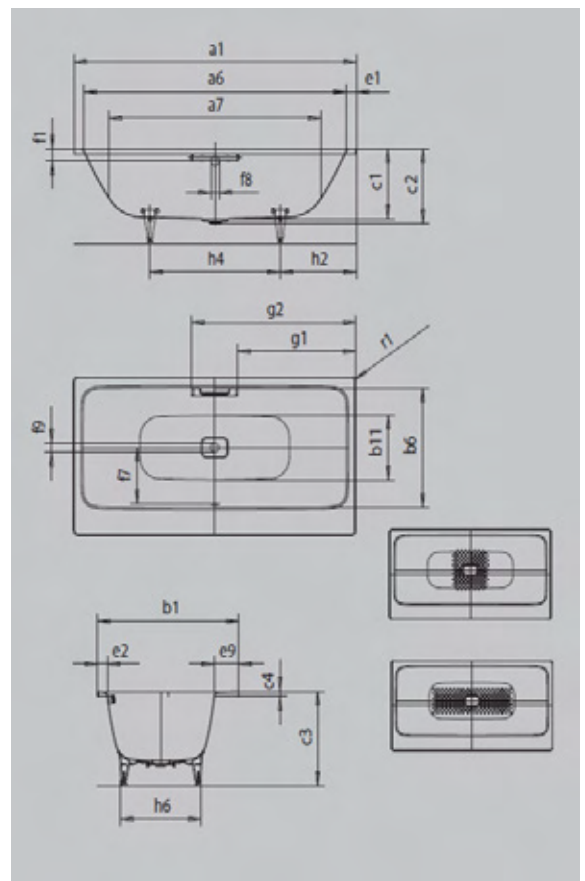

ASYMMETRIC DUO

- exciting contrast between the clear lines of the bath rim and the flowing, ergonomic design language of the interior
- generously sized storage area that can also be used as a seat or to accommodate bath rim tap fittings
- enamelled waste cover and overflow knob integrated in the bath design (also available with filling function)
- bathing with a friend: two identical back rests and centrally positioned waste
- made of KALDEWEI steel enamel
- designed by Phoenix Design
- **30 YEAR WARRANTY**

GRIP ELEGANT PURISM

Model No.		740	742	744
External length	a₁	1700	1800	1900 mm
Internal length (top)	a₆	1570	1670	1770 mm
Internal length (bottom)	a₇	1246	1348	1484 mm
External width	b₁	800	900	1000 mm
Internal width (top)	b₆	616	681	751 mm
Internal width (bottom)	b₁₁	500	600	646 mm
Depth inside	c₁	400	400	400 mm
Depth incl. waste hole	c₂	425	425	425 mm
Height with feet	c₃	540-560	540 - 560	540-560 mm
Height of rim	c₄	32	32	32 mm
Shelf	e₉	122	157	187 mm
Width of rim (foot end; long side)	e₁; e₂	65; 62	65; 62	65; 62 mm
Distance top edge to centre of overflow hole	f₁	70	70	70 mm
Distance bath edge to centre of waste hole	f₂	850	900	950 mm
Distance centre of waste hole to centre of overflow hole	f₇	300	335	370 mm
Diameter of overflow hole	f₈	∅ 52	∅ 52	∅ 52 mm
Diameter of waste hole	f₉	∅ 52	∅ 52	∅ 52 mm
Distance bath edge (foot end) to start of grip	g₁	702	753	802 mm
Distance bath edge (foot end) to end of grip	g₂	998	1048	1098 mm
Distance foot end of bath edge to centre of foot	h₂	550	580	585 mm
Distance between the feet	h₄	600	640	730 mm
Width of feet max.	h₆	445	525	585 mm
External radius	r₁	23	23	23 mm
Water volume		123	163	208 l
Net weight		49	52	64 kg
Anti-slip		348 x 348	396 x 396	396 x 396 mm
Full anti-slip		740 x 252	876 x 252	924 x 348 mm

Subject to technical alterations, tolerances and errors. Similar illustrations.
** 70 litres displacement on average.

KALDEWEI