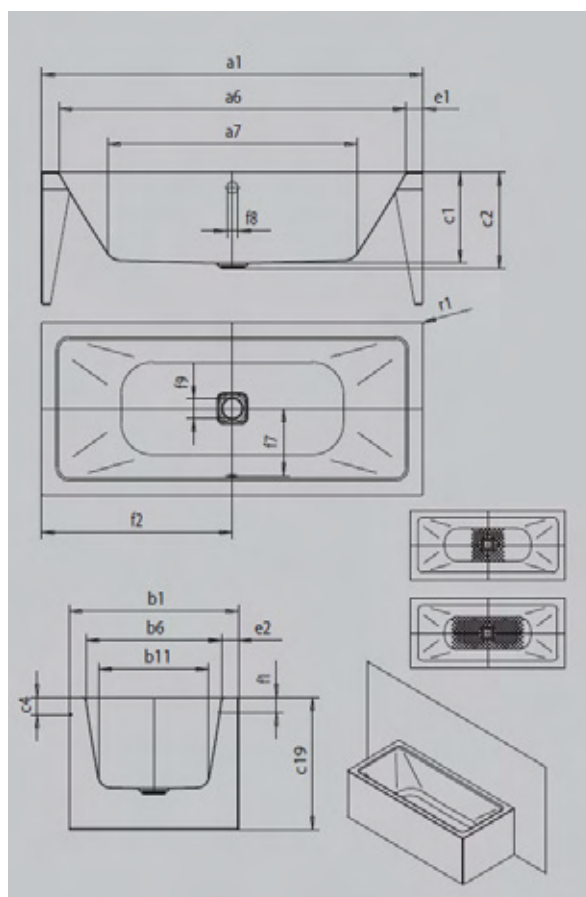

MEISTERSTÜCK CONODUO 2

FRONT WALL INSTALLATION (3-SIDED)

- bath made of high-quality steel enamel with enamelled panelling on three sides
- with exclusive easy-clean finish
- straightlined, purist design
- enamelled waste cover and overflow knob integrated in the bath design (also available with filling function)
- made of KALDEWEI steel enamel
- designed by Sottsass Associati
- **30 YEAR WARRANTY**

Model No.		1722	1723
External length	a₁	1700	1800 mm
Internal length (top)	a₆	1540	1640 mm
Internal length (bottom)	a₇	1080	1180 mm
External width	b₁	750	800 mm
Internal width (top)	b₆	590	640 mm
Internal width (bottom)	b₁₁	470	520 mm
Depth inside	c₁	420	420 mm
Depth incl. waste hole	c₂	445	445 mm
Height of rim	c₄	80	80 mm
Height of bath	c₁₉	610	610 mm
Width of rim (foot end; long side)	e₁; e₂	80; 80	80; 80 mm
Distance top edge to centre of overflow hole	f₁	70	70 mm
Distance bath edge to centre of waste hole	f₂	850	900 mm
Distance centre of waste hole to centre of overflow hole	f₇	285	310 mm
Diameter of overflow hole	f₈	∅ 52	∅ 52 mm
Diameter of waste hole	f₉	∅ 90	∅ 90 mm
External radius	r₁	5	5 mm
Water volume		122	159 l
Waste connection diameter		∅ 40/50	∅ 40/50
Fill fitting connection		1/2"	1/2"
Net weight		109	118 kg
Anti-slip		356 x 356	404 x 404 mm
Full anti-slip		788 x 356	884 x 404 mm

Subject to technical alterations, tolerances and errors. Similar illustrations.
** 70 litres displacement on average.

KALDEWEI