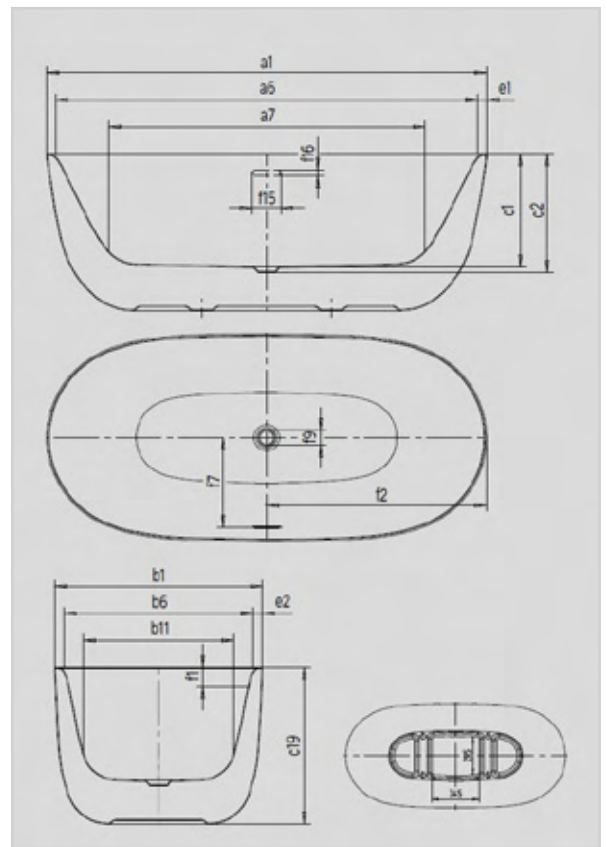

MEISTERSTÜCK OYO DUO

WITH OVERFLOW

- an unprecedented Egg Shape design made of sustainable steel enamel by means of the highest German engineering
- a graceful design sculpture that integrates harmoniously into the bathroom space, flowing and almost seeming to float
- inspired by Japanese porcelain design: the double-walled product impresses with its minimal organic lines and elegant functionality
- the inner shape offers maximum lying comfort, even for two people, with two identical backrests and a central waste
- available in numerous colours of the Coordinated Colours Collection
- the free space under the bathtub enables installation without a screed recess for lowering the waste fitting
- **30 YEAR WARRANTY**

Model No.		1050-4034	1051-4034
External length	a₁	1630	1730 mm
Internal length (top)	a₆	1560	1660 mm
Internal length (bottom)	a₇	1171	1275 mm
External width	b₁	770	820 mm
Internal width (top)	b₆	700	750 mm
Internal width (bottom)	b₁₁	556	606 mm
Depth inside	c₁	419	419 mm
Depth incl. waste hole	c₂	439	439 mm
Height of bath	c₁₉	580	580 mm
Width of rim (foot end; long side)	e₁; e₂	35; 35	35; 35 mm
Distance top edge to centre of overflow hole	f₁	70	70 mm
Distance bath edge to centre of waste hole	f₂	815	865 mm
Distance centre of waste hole to centre of overflow hole	f₇	331	356 mm
Diameter of waste hole	f₉	∅ 52	∅ 52 mm
Width of overflow hole	f₁₅	108	108 mm
Height of overflow hole	f₁₆	19	19 mm
Net weight		95	105 kg
Water volume		148	186 l

Subject to technical alterations, tolerances and errors. Similar illustrations.
** 70 litres displacement on average.

KALDEWEI