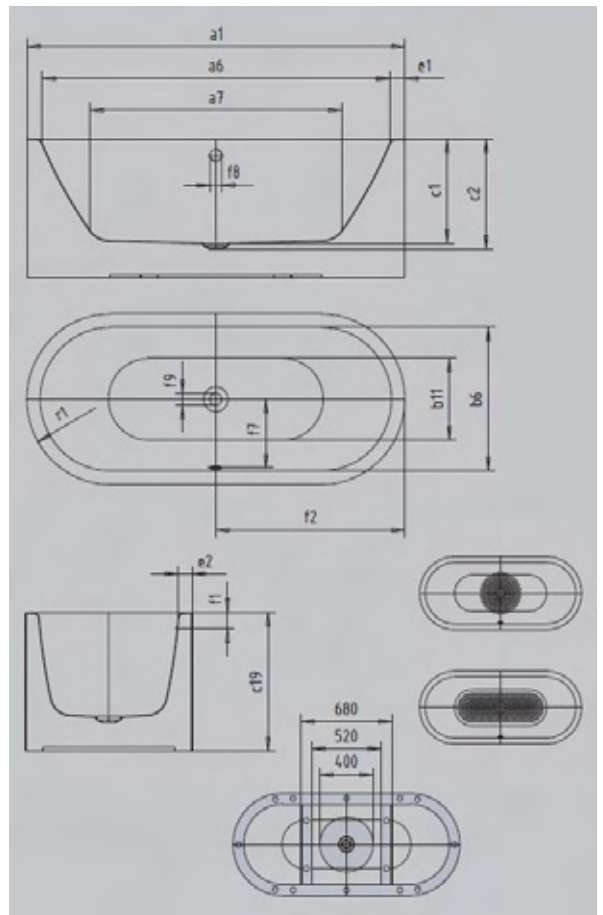

Model No.		1127	1128
External length	a_1	1700	1800 mm
Internal length (top)	a_6	1580	1680 mm
Internal length (bottom)	a_7	1130	1230 mm
External width	b_1	750	800 mm
Internal width (top)	b_6	630	680 mm
Internal width (bottom)	b_{11}	510	560 mm
Depth inside	c_1	460	460 mm
Depth incl. waste hole	c_2	485	485 mm
Height of bath	c_{19}	610	610 mm
Width of rim (foot end; long side)	$e_1; e_2$	60; 60	60; 60 mm
Distance top edge to centre of overflow hole	f_1	70	70 mm
Distance bath edge to centre of waste hole	f_2	850	900 mm
Distance centre of waste hole to centre of overflow hole	f_7	307	332 mm
Diameter of overflow hole	f_8	Ø 52	Ø 52 mm
Diameter of waste hole	f_9	Ø 52	Ø 52 mm
External radius	r_1	375	400 mm
Water volume		156	195 l
Waste connection diameter		Ø 40/50	Ø 40/50
Fill fitting connection		1/2"	1/2"
Net weight		120	139 kg
Anti-slip		Ø 435	Ø 435 mm
Full anti-slip		900 x 300	900 x 300 mm