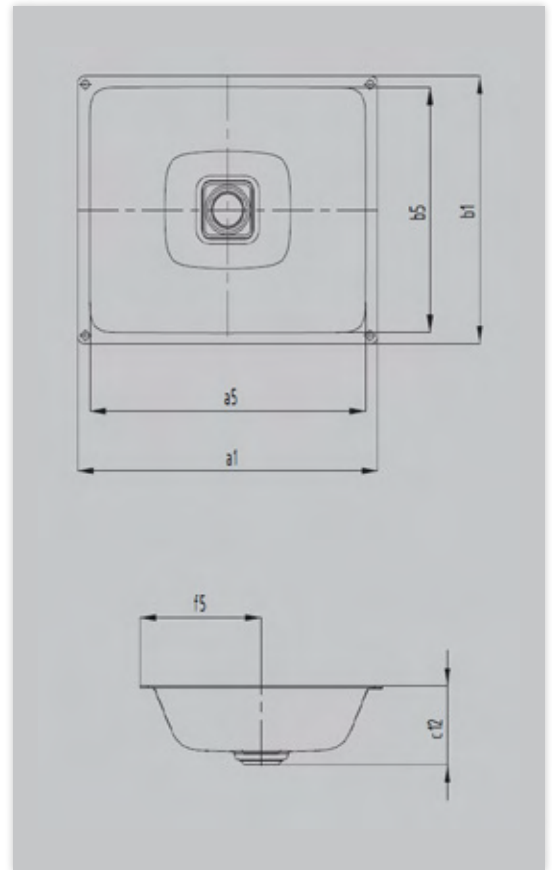

CONO UNDERCOUNTER WASHBASIN

- washbasin with premium character exudes elegance and harmony
- optimally integrated enamelled waste accentuates the underlying geometry of the washbasin
- perfectly complements the CONO range

Model No.		3078	3087	3088
External length	a₁	470	569	869 mm
Internal length	a₅	432	532	832 mm
External width	b₁	381	382	382 mm
Internal width	b₅	348	348	348 mm
Distance basin surface to bottom edge of waste hole	c₁₂	112	112	112 mm
Distance rear edge to centre of waste hole	f₅	191	191	191 mm
Net weight		5	7	9 kg

	Model Order No.	Dimensions mm	alpine white (I)	Colour (II, III)	Colour (IV)
CONO UNDERCOUNTER WASHBASIN with easy-clean finish and sound insulation enamelled on both sides without overflow with Free-Flow waste					
NO TAP HOLE	01-3078-K	470 x 381			
DELIVERY			Stocked Item	14 - 16 Weeks	14 - 16 Weeks
NO TAP HOLE	01-3087-K	569 x 382			
DELIVERY			Stocked Item	14 - 16 Weeks	14 - 16 Weeks
NO TAP HOLE	01-3088-K	869 x 382			
DELIVERY			Stocked Item	14 - 16 Weeks	14 - 16 Weeks

► For available colours and details on how to order, see page 88.