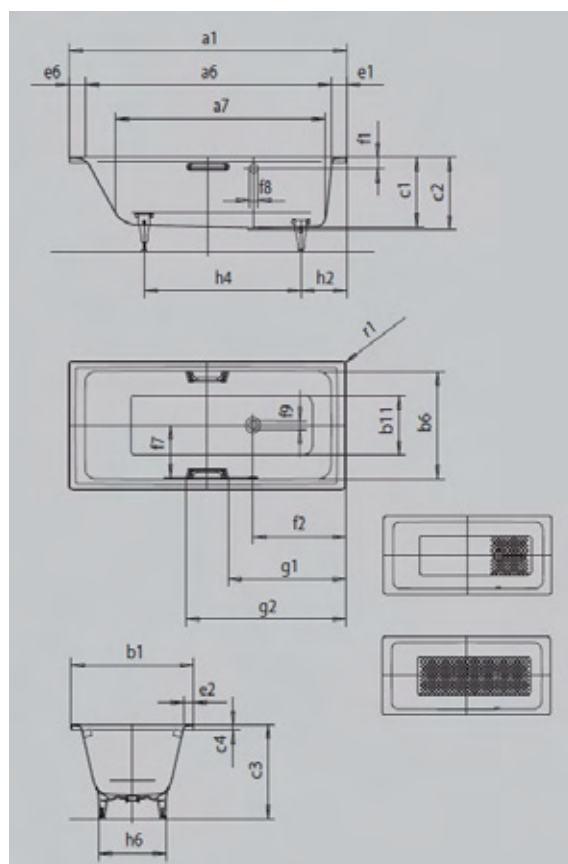

➤ For available colours and details on how to order, see page 7.

➤ Multipoint Spa Hydrotherapy Systems and Air Spa Systems Available for this model. See options on page 5.

PURO WITH SIDE OVERFLOW

- straightlined, purist design
- classic four-cornered model
- one-seater bath with side overflow
- perfect match for the PURO basin range
- made of KALDEWEI steel enamel
- **30 YEAR WARRANTY**