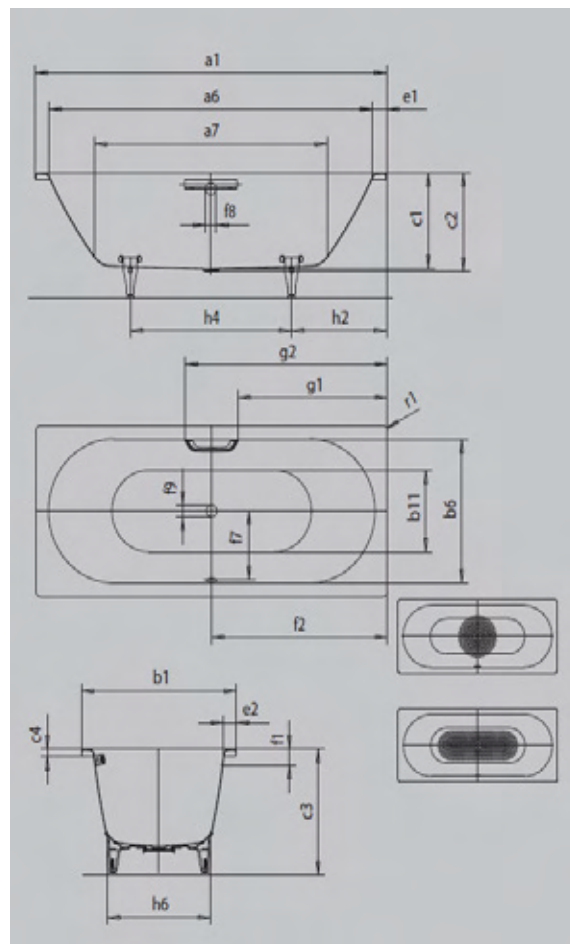

CLASSIC DUO

- pure simplicity and unpretentious elegance are what distinguish these baths
- classic four-cornered model
- bathing with a friend: two identical back rests and centrally positioned waste
- made of KALDEWEI steel enamel
- **30 YEAR WARRANTY**

GRIP DISCREET OPULENCE

Model No.		103	105	107	109	110	114
External length	a₁	1600	1700	1700	1800	1800	1900 mm
Internal length (top)	a₆	1480	1580	1580	1680	1680	1780 mm
Internal length (bottom)	a₇	1030	1130	1130	1230	1230	1330 mm
External width	b₁	700	700	750	750	800	900 mm
Internal width (top)	b₆	580	580	630	630	680	780 mm
Internal width (bottom)	b₁₁	450	450	500	500	550	650 mm
Depth inside	c₁	420	420	420	420	420	420 mm
Depth incl. waste hole	c₂	430	430	430	430	430	430 mm
Height with feet	c₃	570 - 605	565 - 600	560 - 595	560 - 595	555 - 590	550 - 580 mm
Height of rim	c₄	32	32	32	32	32	32 mm
Width of rim (foot end; long side)	e₁; e₂	60; 60	60; 60	60; 60	60; 60	60; 60	60; 60 mm
Distance top edge to centre of overflow hole	f₁	70	70	70	70	70	70 mm
Distance bath edge to centre of waste hole	f₂	800	850	850	900	900	950 mm
Distance centre of waste hole to centre of overflow hole	f₇	280	280	305	305	330	380 mm
Diameter of overflow hole	f₈	Ø 52	Ø 52	Ø 52	Ø 52	Ø 52	Ø 52 mm
Diameter of waste hole	f₉	Ø 52	Ø 52	Ø 52	Ø 52	Ø 52	Ø 52 mm
Distance bath edge (foot end) to start of grip	g₁	672	722	722	772	772	822 mm
Distance bath edge (foot end) to end of grip	g₂	928	978	978	1028	1028	1078 mm
Distance foot end of bath edge to centre of foot	h₂	560	560	560	600	600	630 mm
Distance between the feet	h₄	480	580	580	600	600	640 mm
Width of feet max.	h₆	430	420	470	470	540	650 mm
External radius	r₁	23	23	23	23	23	23 mm
Water volume		95	110	122	143	158	213 l
Net weight		44	47	47	50	53	61 kg
Diameter of Anti-slip		Ø 288	Ø 288	Ø 435	Ø 435	Ø 435	Ø 435 mm
Full anti-slip		850 x 240	900 x 300	900 x 300	900 x 300	900 x 300	1097 x 406 mm

Subject to technical alterations, tolerances and errors. Similar illustrations.
** 70 litres displacement on average.

KALDEWEI