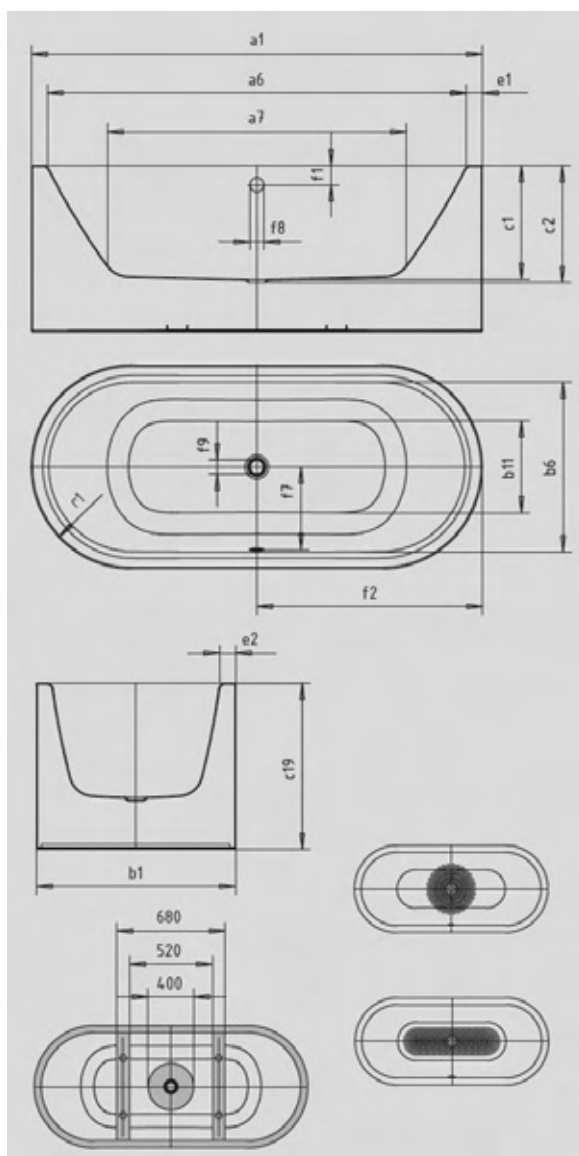

MEISTERSTÜCK CLASSIC DUO OVAL

- freestanding bathtub with seamless enamelled panelling blends into a monolithic symphony made of KALDEWEI steel enamel
- archetypal design with oval contours appeals anywhere in the room. The distinctly narrow edge lends the bath a uniquely harmonious aesthetic
- two gently sloping backrests and the central waste and overflow fitting ensure relaxed bathing with a partner
- with exclusive easy-clean finish
- **30 YEAR WARRANTY**

Model No.		1112
External length	a_1	1600 mm
Internal length (top)	a_6	1480 mm
Internal length (bottom)	a_7	1030 mm
External width	b_1	700 mm
Internal width (top)	b_6	580 mm
Internal width (bottom)	b_{11}	450 mm
Internal depth	c_1	420 mm
Depth incl. waste hole	c_2	430 mm
Height of bath	c_{19}	610 mm
Width of rim (foot end)	e_1	60 mm
Width of rim (lengthwise)	e_2	60 mm
Distance top edge to centre of overflow hole	f_1	70 mm
Distance bath edge to centre of waste hole	f_2	800 mm
Distance centre of waste hole to centre of overflow hole	f_7	280 mm
Diameter of overflow hole	f_8	∅ 52 mm
Diameter of waste hole	f_9	∅ 52 mm
External radius	r_1	350 mm
Water volume		95 l
Net weight		73,1 kg
Anti-slip		∅ 288 mm
Full anti-slip		850 x 240 mm

Subject to technical alterations, tolerances and errors. Similar illustrations.
** 70 litres displacement on average.

KALDEWEI