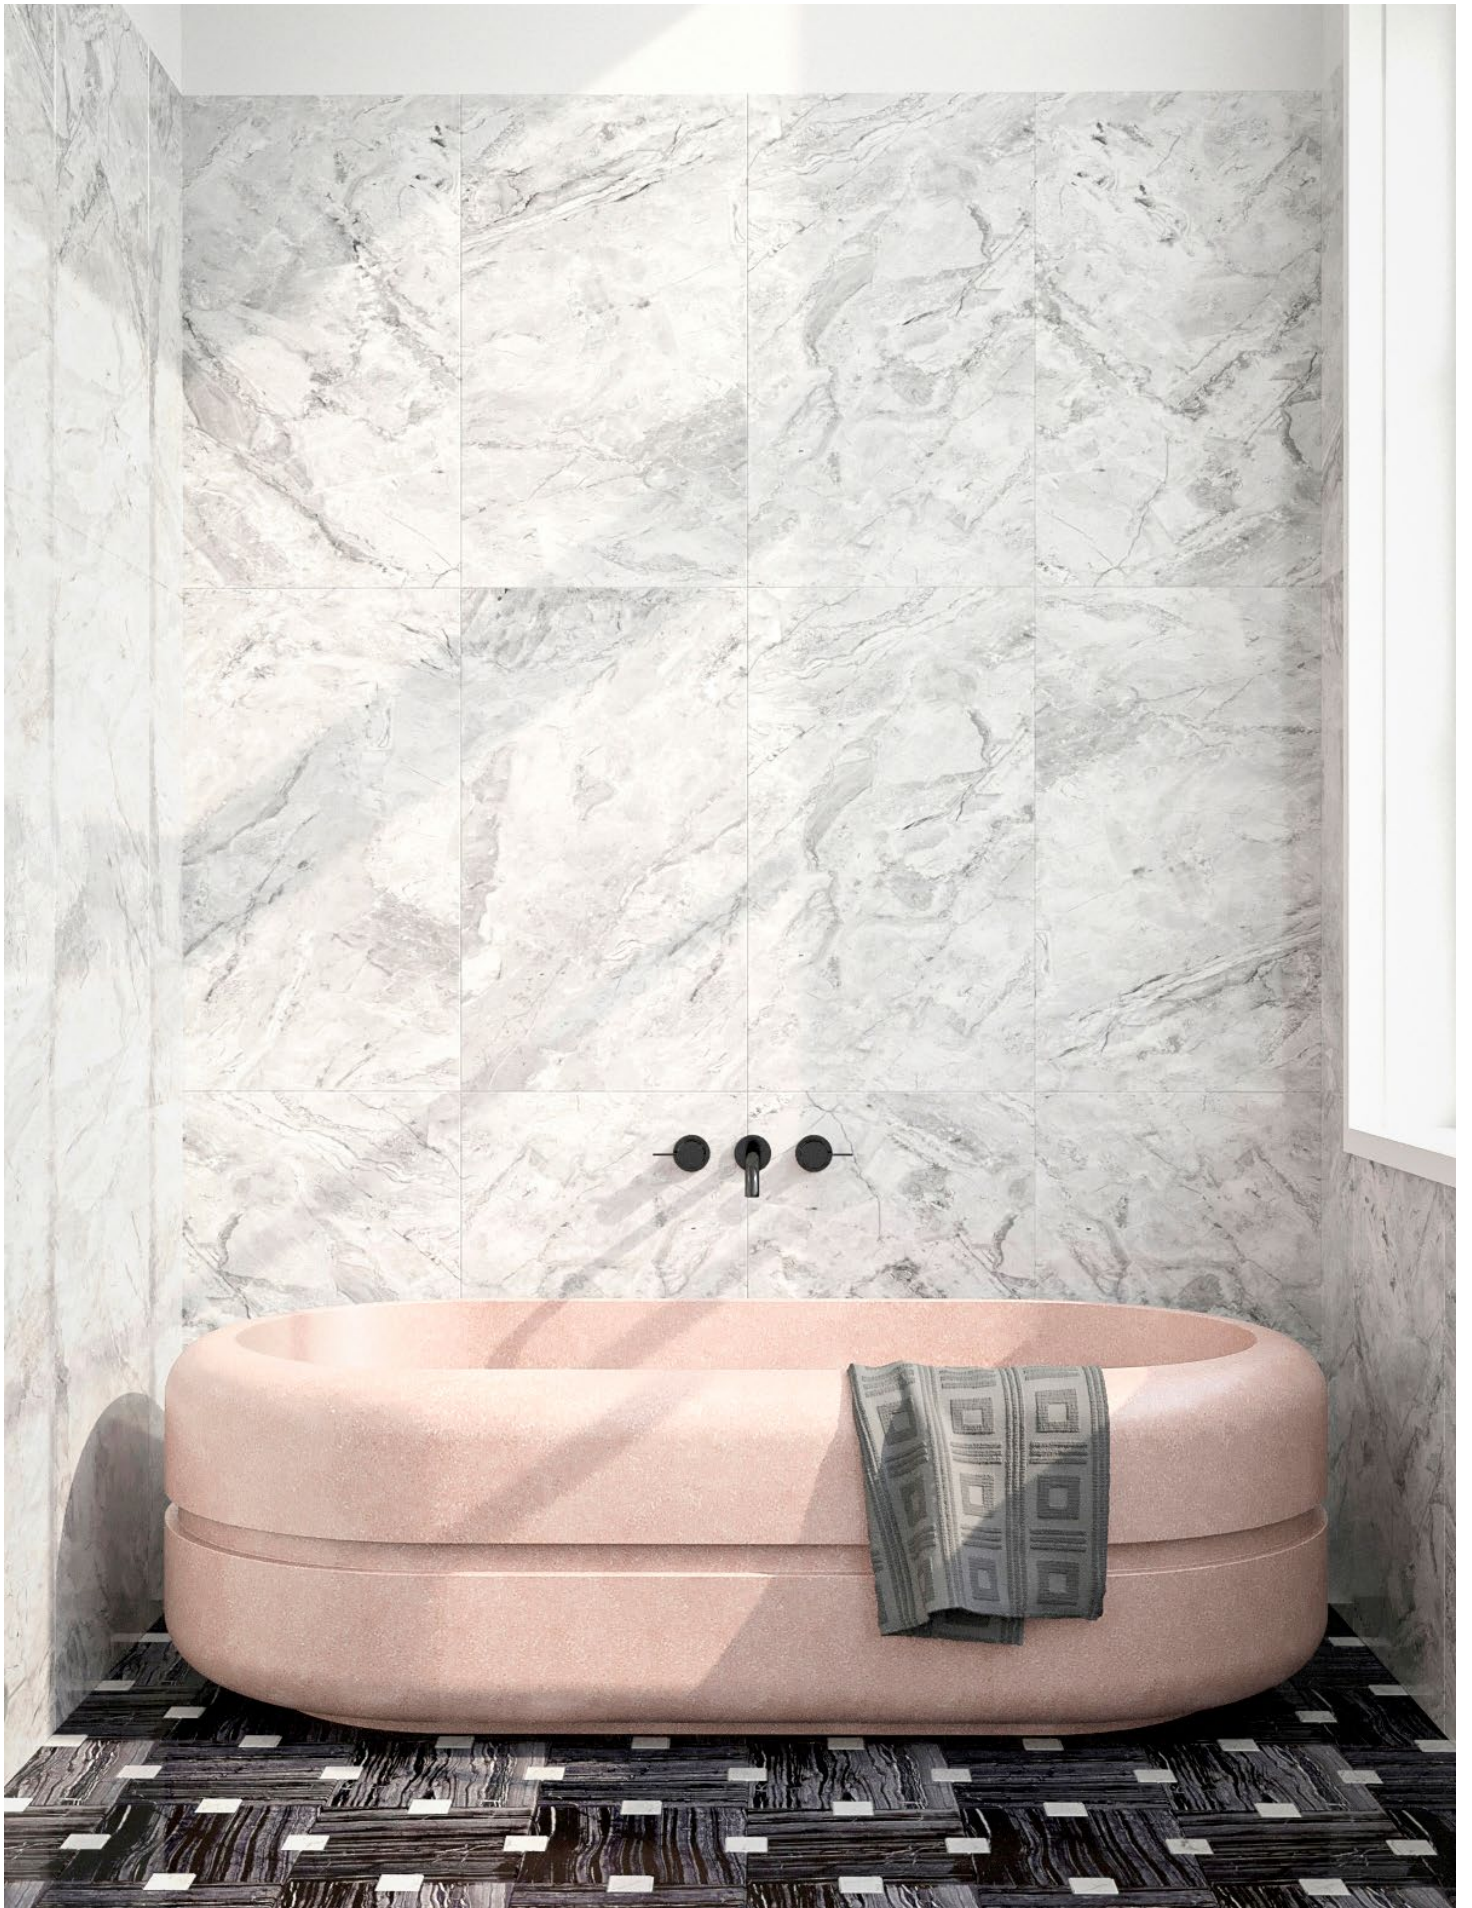

Milazzo bath

- Meek-Marble™
- 1700 x 900 x 550mm
- Overflow or no overflow option
- 120kg approximately
- Plumbing void

Milazzo round basin

- Meek-Marble™
- 400 x 400 x 120mm
- 40mm waste
- No overflow

Milazzo pill basin

- Meek-Marble™
- 574 x 354 x 120mm
- 40mm waste
- No overflow

Milazzo wall hung basin

- Meek-Marble™
- 600 x 290 x 200mm
- 40mm waste
- No overflow

Available in all Meek finishes
for Meek-Marble™.

Dimensions are approximate. Information provided is
representative of the products available at the time of
publishing and subject to change without notice.