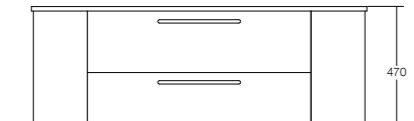

LUNE 1200 CURVED CABINET

1200 W x 400 D x 470 H

Lune 1200 curved cabinet suits:

550 single offset basin
750 single offset basin
1200 double basin

MIRROR

CABINET FINISHES

Colour Satin White