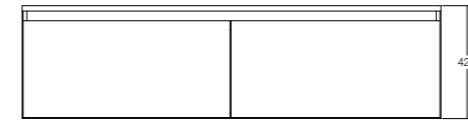

LUNE 1600 CABINET

1600 W x 480 D x 420 H

Lune 1600 cabinet suits:

550 single offset basin
550 double basin
750 single offset basin
1200 double basin