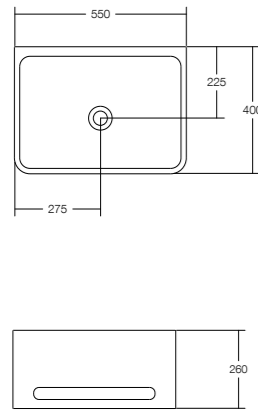

# VISION

**BASIN**  
SOLID SURFACE MATT WHITE

**VISION ABOVE COUNTER BASIN**  
550 W x 400 D x 260 H

**VISION WALL BASIN**  
550 W x 400 D x 260 H

**VISION WALL BASIN W TOWEL RAIL**  
550 W x 400 D x 260 H