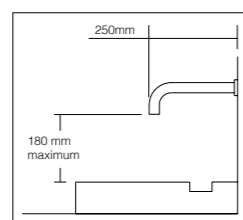

BASIN
SOLID SURFACE MATT WHITE

KL BASIN
600 W x 510 D x 100 H

Important outlet requirements