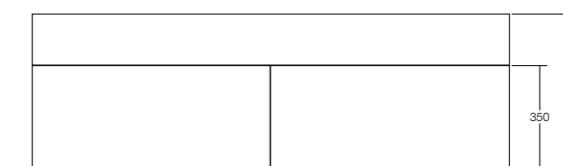

CDESIGN 1620 DOUBLE CABINET

1620 W x 430 D x 350 H

Furniture Features:

- Australian made
- Wall mounted
- Soft close drawer/s*
- Powder coated handle
- Mitred details

	Wall mount	Above counter	Left hand bowl	Right hand bowl	0 or 1 tap hole	Overflow	Includes p/chrome plug & waste	White plug & waste (sold separately)
CDesign 485	✓	✓	✓	✓	✓	✓	✓	✓
CDesign 620	✓	✓	✓	✓	✓	✓	✓	✓
CDesign 1330	✓	✓	N/A	N/A	✓	✓	✓	✓
CDesign 1620	✓	✓	N/A	N/A	✓	✓	✓	✓