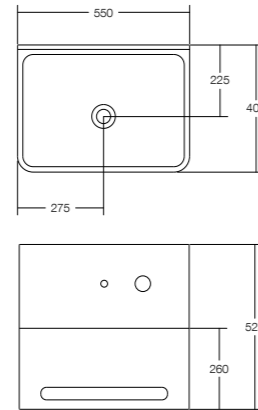

VISION WALL BASIN W SPLASH BACK & TOWEL RAIL
550 W x 400 D x 525 H