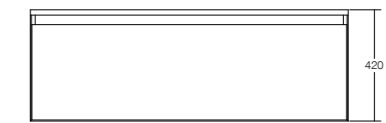

LUNE 1200 CABINET

1200 W x 480 D x 420 H

Lune 1200 cabinet suits:

550 single basin
750 single basin