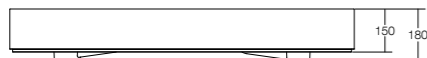

LUNE 1200 BASIN

1200 W x 400 D x 150 H

	Wall mount	Above counter	Left hand bowl	Right hand bowl	0 or 1 tap hole	Overflow	Includes waste & white plug
Lune 510	✓	✓	✓	✓	✓	✓	✓
Lune 550	X	✓	✓	✓	✓	✓	✓
Lune 750	✓	✓	✓	✓	✓	✓	✓
Lune 1200	✓	✓	N/A	N/A	✓	✓	✓

BATH

SOLID SURFACE MATT WHITE