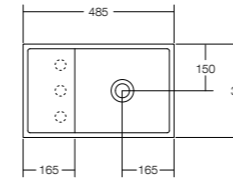

CDESIGN

BASIN

SOLID SURFACE MATT WHITE

CDESIGN MICRO 485 BASIN

485 W x 300 D x 145 H