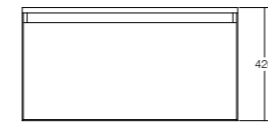

### LUNE 800 CABINET

800 W x 480 D x 420 H

Lune 800 cabinet suits:

550 single basin  
750 single basin