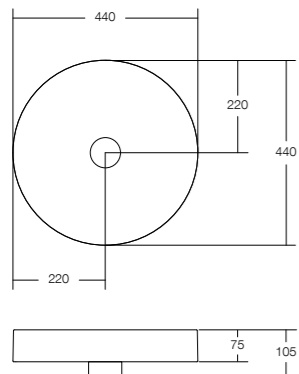

**BASIN**  
SOLID SURFACE MATT WHITE

**MONO BASIN**  
440 W x 440 D x 75 H

**MONO BASIN & PEDESTAL**  
440 W x 440 D x 850 H

Important outlet requirements

Mono basin & pedestal