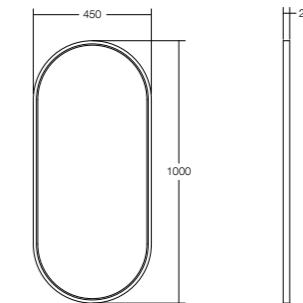

LUNE 450 MIRROR

2pac white and copper free mirror

Furniture Features:

Australian made
Wall mounted
Soft close drawer/s
Bevelled finger pull
Mitred details