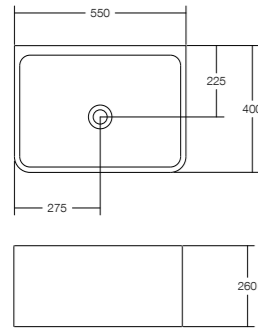

# VISION

**BASIN**  
SOLID SURFACE MATT WHITE

**VISION ABOVE COUNTER BASIN**  
550 W x 400 D x 260 H

**VISION WALL BASIN**  
550 W x 400 D x 260 H

**VISION WALL BASIN W TOWEL RAIL**  
550 W x 400 D x 260 H