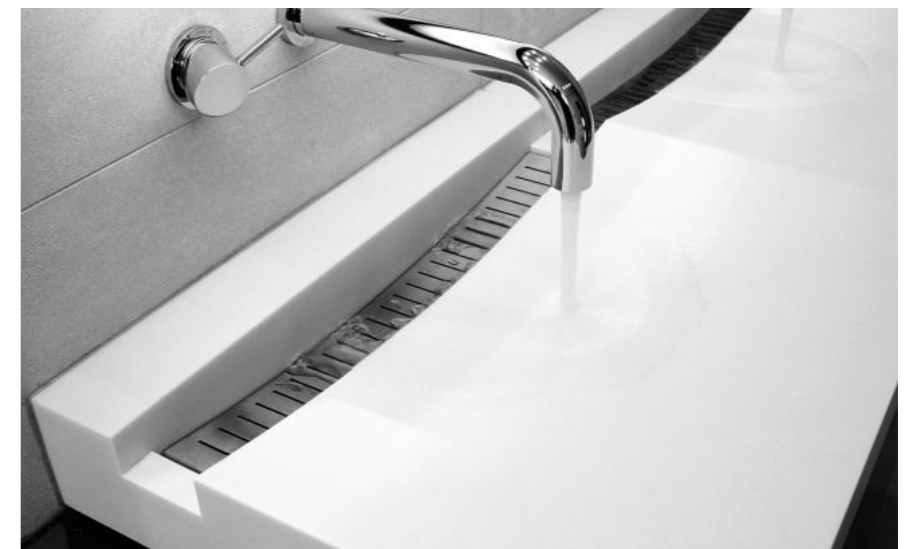

KL

The distinctive design of the KL basin with contemporary lines and gentle waterfall-like qualities, provides a striking centerpiece for any bathroom.

Features:

- Unique flowing 'waterfall' design
- Supplied with s/steel drain
- Includes waste

BASIN
SOLID SURFACE MATT WHITE

KL BASIN
600 W x 510 D x 100 H