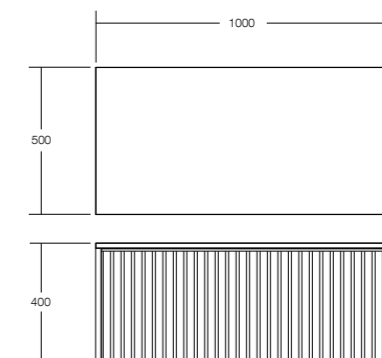

RITMO 1000 CABINET

1000 W x 500 D x 400 H