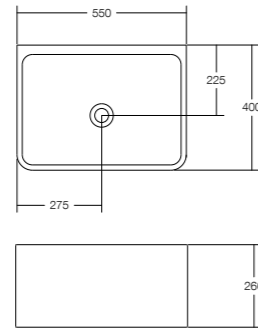

# VISION

**BASIN**  
SOLID SURFACE MATT WHITE

**VISION ABOVE COUNTER BASIN**  
550 W x 400 D x 260 H

**VISION WALL BASIN**  
550 W x 400 D x 260 H

**VISION WALL BASIN W TOWEL RAIL**  
550 W x 400 D x 260 H