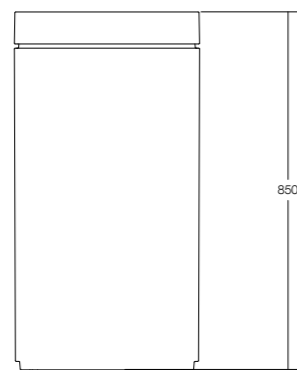

**BASIN**  
SOLID SURFACE MATT WHITE

**MONO BASIN**  
440 W x 440 D x 75 H

**MONO BASIN & PEDESTAL**  
440 W x 440 D x 850 H

Important outlet requirements

Mono basin & pedestal