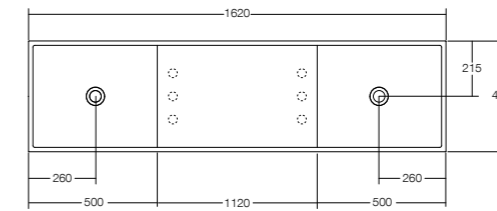

CDESIGN 1620 DOUBLE BASIN

1620 W x 430 D x 173 H

CABINET

CABINET FINISHES

Colour Satin White