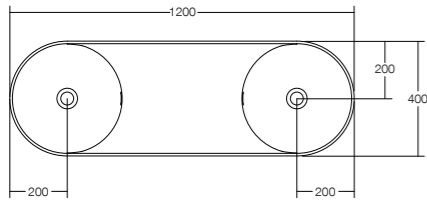

LUNE 1200 BASIN

1200 W x 400 D x 150 H

	Wall mount	Above counter	Left hand bowl	Right hand bowl	0 or 1 tap hole	Overflow	Includes waste & white plug
Lune 510	✓	✓	✓	✓	✓	✓	✓
Lune 550	X	✓	✓	✓	✓	✓	✓
Lune 750	✓	✓	✓	✓	✓	✓	✓
Lune 1200	✓	✓	N/A	N/A	✓	✓	✓

BATH

SOLID SURFACE MATT WHITE