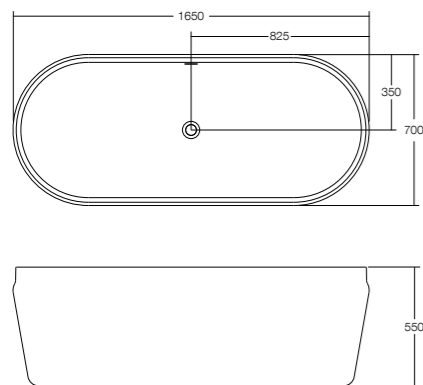

BATH SOLID SURFACE MATT WHITE

LATIS 1650 OVAL BATH 1650 W x 700 D x 550 H

Overflow
Inc waste & white solid surface plug