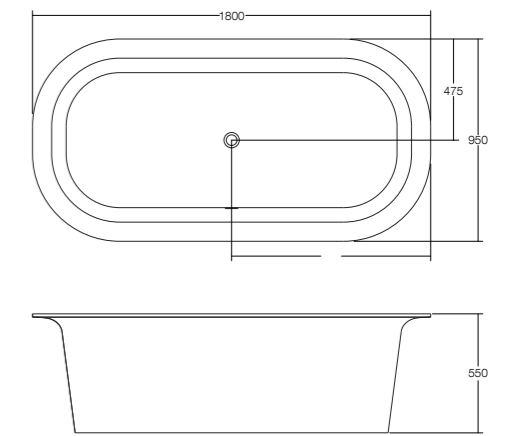

BATH

SOLID SURFACE MATT WHITE

LILLI FREESTANDING BATH

1800 W x 950 D x 550 H