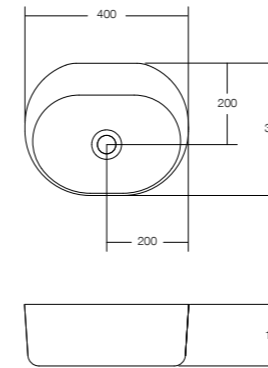

LILLI

BASIN

SOLID SURFACE MATT WHITE

LILLI 400 BASIN

400 W x 325 D x 150 H