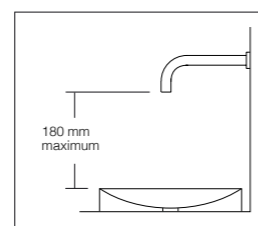

**BASIN**  
SOLID SURFACE MATT WHITE

**MONO BASIN**  
440 W x 440 D x 75 H

**MONO BASIN & PEDESTAL**  
440 W x 440 D x 850 H

Important outlet requirements

Mono basin & pedestal