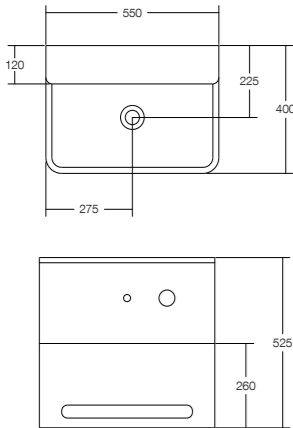

VISION WALL BASIN W SHELF, SPLASHBACK & TOWEL RAIL
550 W x 400 D x 525 H

Vision basin above counter

Basin Features:

- Overflow
- Large 25L capacity
- Supplied with wall brackets
- Includes p/c plug & waste
- White plug sold separately