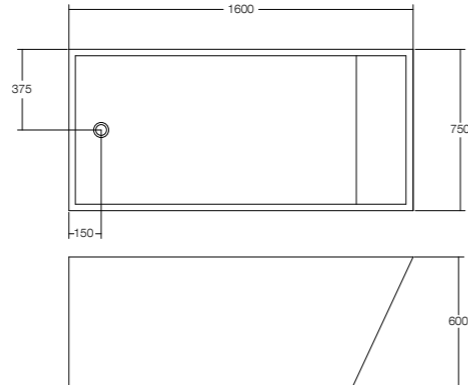

LATIS 1600 RECTANGULAR BATH 1600 W x 750 D x 600 H

Overflow
Inc waste & white solid surface plug

Latis 1600 rectangular bath