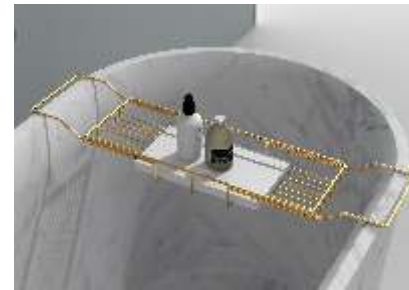

ERROL

Japanese Style

ERROL
65197N
W135XD75XH70cm