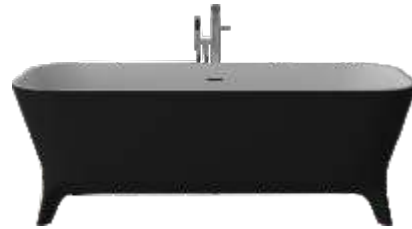

SOLID SURFACE MONOCHROME COLORS

standard color range
matt white
matt black

hand painted motif

other color combinations