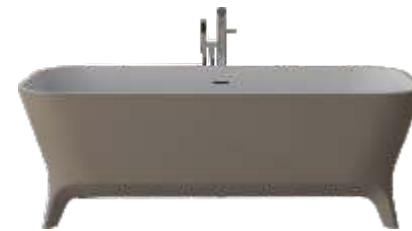

SOLID SURFACE MONOCHROME COLORS

standard color range
matt white
matt black

hand painted motif

other color combinations