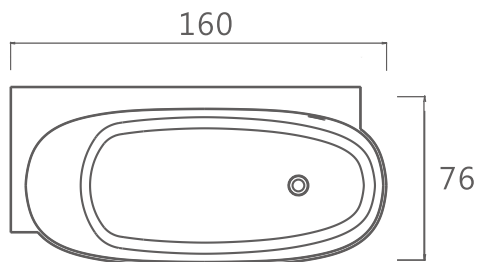

Dimensions:
W180xD80xH60cm
W160xD80xH60cm
W170xD80xH60cm

Weight:
185kg
165kg
175kg

Volume:
345L
300L
325L

60

ERROL

65197
135X75X75CM

Japanese Style

ERROL

Japanese Style

65197
135X75X75CM

ERROL JAPANESE STYLE

65197

W135xD75xH75cm

Flexible drainer

Dimensions: W135xD75xH75cm
Weight: 150kg

Volume: 320L

ERROL

Japanese Style

ERROL
65197N
W135XD75XH70cm

CLEO

65179
160X76X55CM

BATHROOM COLLECTIVE

CLEO

65179
W160xD76xH55cm

Flexible drainer

Dimensions: W160xD76xH55cm
Weights: 105KG

Volume: 270L

SOLID SURFACE SPECKLED COLORS

Sienna Brown
E011

Beige
E006

Ash
E007

Sha
E008