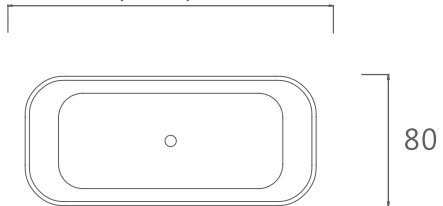

Dimensions: W170xD80xH55cm
Weight: 120kg

Volume: 310L

VANESSA

65115

180X80X60CM

65155

160X80X60CM

65215

170X80X60CM

VANESSA

65115
W180xD80xH60cm

65155
W160xD80xH60cm

65215
W170xD80xH60cm

160/180/170

80

Flexible drainer

Dimensions:
W180xD80xH60cm
W160xD80xH60cm
W170xD80xH60cm

Weight:
185kg
165kg
175kg

Volume:
345L
300L
325L

60

ERROL

65197
135X75X75CM

Japanese Style

ERROL

Japanese Style

65197
135X75X75CM

ERROL JAPANESE STYLE

65197

W135xD75xH75cm

Flexible drainer

Dimensions: W135xD75xH75cm
Weight: 150kg

Volume: 320L