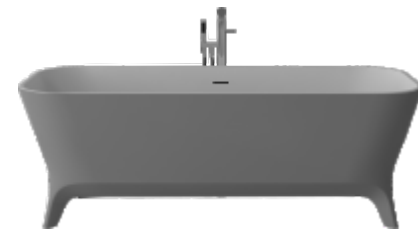

SOLID SURFACE MONOCHROME COLORS

standard color range
matt white
matt black

hand painted motif

other color combinations