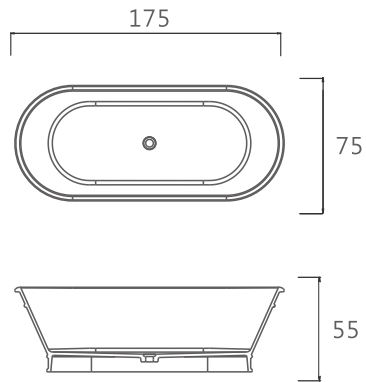

Volume: 290L

HORACE

65300
175X75X55CM

HORACE

65300
W175xD75xH55cm

Flexible drainer

Dimensions: W175xD75xH55cm

Weight: 102kg

Weight:
150kg

Volume:
252L

LILY

65231
160X75X55CM

LILY

65231

W160xD75xH55cm

160

75

Drop drainer

Dimensions:
W160xD75xH55cm

Weight:
85kg

55

Volume:
250L

LILY SLIPPER

65230
170X76X74CM

Dimensions:
W180xD80xH60cm
W160xD80xH60cm
W170xD80xH60cm

Weight:
185kg
165kg
175kg

Volume:
345L
300L
325L

60

ERROL

65197
135X75X75CM

Japanese Style

ERROL