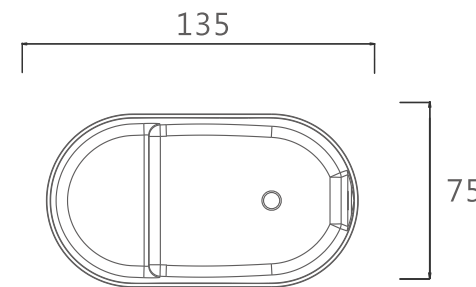

Dimensions: W170xD80xH55cm
Weight: 120kg

Volume: 310L

VANESSA

65115

180X80X60CM

65155

160X80X60CM

65215

Dimensions:
W180xD80xH60cm
W160xD80xH60cm
W170xD80xH60cm

Weight:
185kg
165kg
175kg

Volume:
345L
300L
325L

60

ERROL

65197
135X75X75CM

Japanese Style

ERROL

Japanese Style

65197
135X75X75CM

ERROL JAPANESE STYLE

65197

W135xD75xH75cm

Flexible drainer

Dimensions: W135xD75xH75cm
Weight: 150kg

Volume: 320L

Flexible drainer

Dimensions: W160xD76xH55cm
Weights: 105KG

Volume: 270L

SOLID SURFACE SPECKLED COLORS

Sienna Brown
E011

Beige
E006

Ash
E007

Sha
E008