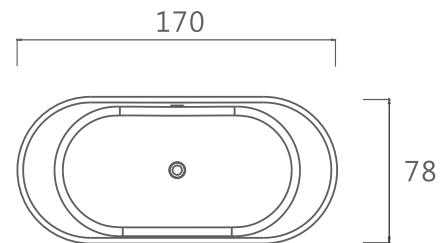

RALPH

65210
170X78X55CM

the
Hammock Bath
company

RALPH

65210

W170xD78xH55cm

Flexible drainer

Dimensions: W170xD78xH55cm
Weights: 160KG

Volume: 290L

HORACE

65300
175X75X55CM

HORACE

65300
W175xD75xH55cm

Flexible drainer

Dimensions: W175xD75xH55cm

Weight: 102kg

Dimensions: W170xD80xH55cm
Weight: 120kg

Volume: 310L

VANESSA

65115

180X80X60CM

65155

160X80X60CM

65215

Dimensions:
W180xD80xH60cm
W160xD80xH60cm
W170xD80xH60cm

Weight:
185kg
165kg
175kg

Volume:
345L
300L
325L

60

ERROL

65197
135X75X75CM

Japanese Style

ERROL