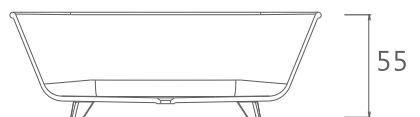

Weight:
150kg

Volume:
252L

LILY

65231
160X75X55CM

LILY

65231

W160xD75xH55cm

160

75

Drop drainer

Dimensions:
W160xD75xH55cm

Weight:
85kg

55

Volume:
250L

LILY SLIPPER

65230
170X76X74CM

LILY SLIPPER

65230

W170xD76xH74cm

170

76

74

Drop drainer

Dimensions:
W170xD76H74cm

Dimensions:
W180xD80xH60cm
W160xD80xH60cm
W170xD80xH60cm

Weight:
185kg
165kg
175kg

Volume:
345L
300L
325L

60

ERROL

65197
135X75X75CM

Japanese Style

ERROL