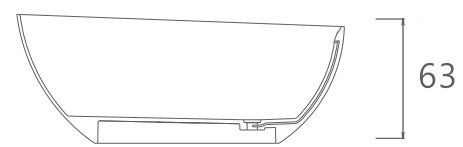

LILY SLIPPER

65230

W170xD76xH74cm

170

76

74

Drop drainer

Dimensions:
W170xD76H74cm

Weight:
95kg

Volume:
254L

NICOLA

65167
160x70x63cm

NICOLA

65167
W160xD70xH63cm

Flexible drainer

Dimensions: W160xD70xH63cm

Weights: 90KG

Volume: 295L

ERROL

65204
170X80X55CM

ERROL

65204

W170xD80xH55cm

Flexible drainer

Dimensions: W170xD80xH55cm
Weight: 120kg

Volume: 310L

VANESSA

65115

180X80X60CM

65155

160X80X60CM

65215