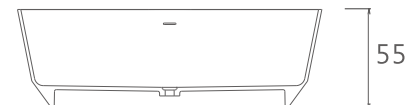

Weight:
95kg

Volume:
254L

NICOLA

65167
160x70x63cm

NICOLA

65167
W160xD70xH63cm

Flexible drainer

Dimensions: W160xD70xH63cm

Weights: 90KG

Volume: 295L

ERROL

65204
170X80X55CM

ERROL

65204

W170xD80xH55cm

Flexible drainer

Dimensions: W170xD80xH55cm
Weight: 120kg

Volume: 310L

VANESSA

65115

180X80X60CM

65155

160X80X60CM

65215

Dimensions:
W180xD80xH60cm
W160xD80xH60cm
W170xD80xH60cm

Weight:
185kg
165kg
175kg

Volume:
345L
300L
325L

60

ERROL

65197
135X75X75CM

Japanese Style

ERROL