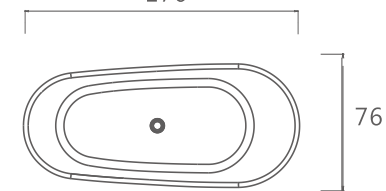

75

Drop drainer

Dimensions:
W160xD75xH55cm

Weight:
85kg

55

Volume:
250L

LILY SLIPPER

65230
170X76X74CM

LILY SLIPPER

65230

W170xD76xH74cm

170

76

74

Drop drainer

Dimensions:
W170xD76H74cm

Weight:
95kg

Volume:
254L

NICOLA

65167
160x70x63cm

NICOLA

65167
W160xD70xH63cm

Flexible drainer

Dimensions: W160xD70xH63cm

Dimensions:
W180xD80xH60cm
W160xD80xH60cm
W170xD80xH60cm

Weight:
185kg
165kg
175kg

Volume:
345L
300L
325L

60

ERROL

65197
135X75X75CM

Japanese Style

ERROL