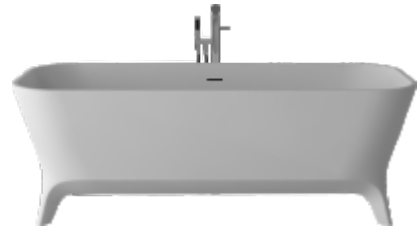

SOLID SURFACE MONOCHROME COLORS

standard color range
matt white
matt black

hand painted motif

other color combinations