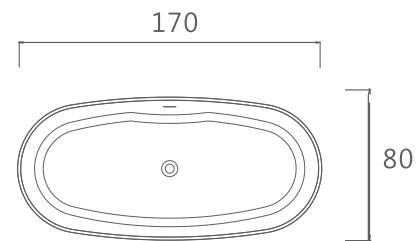

Weight:
95kg

Volume:
254L

NICOLA

65167
160x70x63cm

NICOLA

65167
W160xD70xH63cm

Flexible drainer

Dimensions: W160xD70xH63cm

Weights: 90KG

Volume: 295L

ERROL

65204
170X80X55CM

ERROL

65204

W170xD80xH55cm

Flexible drainer

Dimensions: W170xD80xH55cm
Weight: 120kg

Volume: 310L

VANESSA

65115

180X80X60CM

65155

160X80X60CM

65215

Dimensions:
W180xD80xH60cm
W160xD80xH60cm
W170xD80xH60cm

Weight:
185kg
165kg
175kg

Volume:
345L
300L
325L

60

ERROL

65197
135X75X75CM

Japanese Style

ERROL