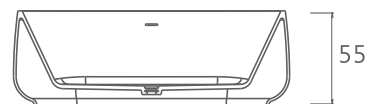

Volume: 290L

HORACE

65300
175X75X55CM

HORACE

65300
W175xD75xH55cm

Flexible drainer

Dimensions: W175xD75xH55cm

Weight: 102kg

Volume: 270L

MICKY

65206
160X80X55CM

MICKY

65206

W160xD80xH55cm

Flexible drainer

Dimensions:
W160xD80xH55cm

Weight:
150kg

Volume:
252L

LILY

65231
160X75X55CM

LILY

65231

W160xD75xH55cm

160

75

Drop drainer

Dimensions:
W160xD75xH55cm

Weight:
85kg

55

Volume:
250L

LILY SLIPPER

65230
170X76X74CM