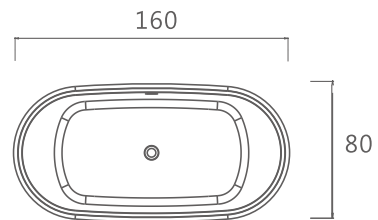

MICKY

65206

W160xD80xH55cm