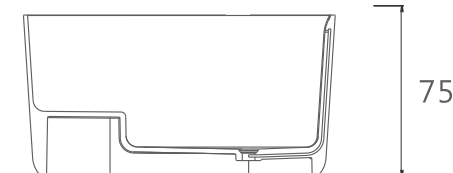

Dimensions:
W180xD80xH60cm
W160xD80xH60cm
W170xD80xH60cm

Weight:
185kg
165kg
175kg

Volume:
345L
300L
325L

60

ERROL

65197
135X75X75CM

Japanese Style

ERROL

Japanese Style

65197
135X75X75CM

ERROL JAPANESE STYLE

65197

W135xD75xH75cm

Flexible drainer

Dimensions: W135xD75xH75cm
Weight: 150kg

Volume: 320L

ERROL

Japanese Style

ERROL
65197N
W135XD75XH70cm

CLEO

65179
160X76X55CM

BATHROOM COLLECTIVE

CLEO

65179
W160xD76xH55cm

Flexible drainer

Dimensions: W160xD76xH55cm
Weights: 105KG

Volume: 270L

SOLID SURFACE SPECKLED COLORS

Sienna Brown
E011

Beige
E006

Ash
E007

Sha
E008