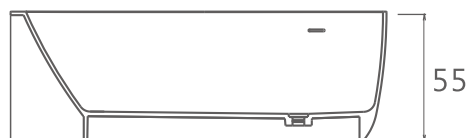

Dimensions:
W180xD80xH60cm
W160xD80xH60cm
W170xD80xH60cm

Weight:
185kg
165kg
175kg

Volume:
345L
300L
325L

60

ERROL

65197
135X75X75CM

Japanese Style

ERROL

Japanese Style

65197
135X75X75CM

ERROL JAPANESE STYLE

65197

W135xD75xH75cm

Flexible drainer

Dimensions: W135xD75xH75cm
Weight: 150kg

Volume: 320L

ERROL

Japanese Style

ERROL
65197N
W135XD75XH70cm

CLEO

65179
160X76X55CM

BATHROOM COLLECTIVE

CLEO

65179
W160xD76xH55cm

Flexible drainer

Dimensions: W160xD76xH55cm
Weights: 105KG

Volume: 270L

SOLID SURFACE SPECKLED COLORS

Sienna Brown
E011

Beige
E006

Ash
E007

Sha
E008