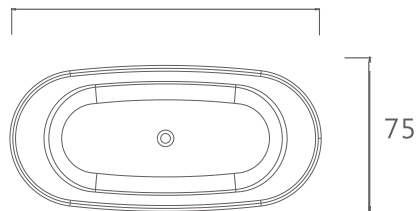

Weight:
150kg

Volume:
252L

LILY

65231
160X75X55CM

LILY

65231

W160xD75xH55cm

160

75

Drop drainer

Dimensions:
W160xD75xH55cm

Weight:
85kg

55

Volume:
250L

LILY SLIPPER

65230
170X76X74CM

LILY SLIPPER

65230

W170xD76xH74cm

170

76

74

Drop drainer

Dimensions:
W170xD76H74cm

Dimensions:
W180xD80xH60cm
W160xD80xH60cm
W170xD80xH60cm

Weight:
185kg
165kg
175kg

Volume:
345L
300L
325L

60

ERROL

65197
135X75X75CM

Japanese Style

ERROL