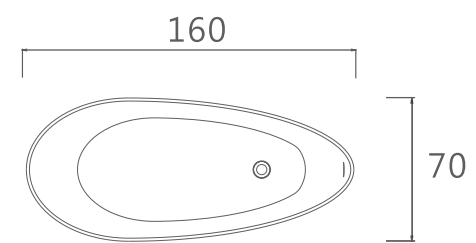

LILY SLIPPER

65230

W170xD76xH74cm

170

76

74

Drop drainer

Dimensions:
W170xD76H74cm

Weight:
95kg

Volume:
254L

NICOLA

65167
160x70x63cm

NICOLA

65167
W160xD70xH63cm

Flexible drainer

Dimensions: W160xD70xH63cm

Weights: 90KG

Volume: 295L

ERROL

65204
170X80X55CM

ERROL

65204

W170xD80xH55cm

Flexible drainer

Dimensions: W170xD80xH55cm
Weight: 120kg

Volume: 310L

VANESSA

65115

180X80X60CM

65155

160X80X60CM

65215