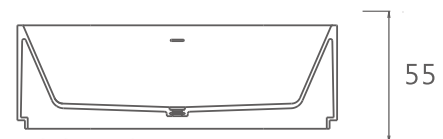

RALPH

65210
170X78X55CM

the
Hammock Bath
company

RALPH

65210

W170xD78xH55cm

Flexible drainer

Dimensions: W170xD78xH55cm
Weights: 160KG

Volume: 290L

HORACE

65300
175X75X55CM

HORACE

65300
W175xD75xH55cm

Flexible drainer

Dimensions: W175xD75xH55cm

Weight: 102kg

Dimensions: W170xD80xH55cm
Weight: 120kg

Volume: 310L

VANESSA

65115

180X80X60CM

65155

160X80X60CM

65215

Dimensions:
W180xD80xH60cm
W160xD80xH60cm
W170xD80xH60cm

Weight:
185kg
165kg
175kg

Volume:
345L
300L
325L

60

ERROL

65197
135X75X75CM

Japanese Style

ERROL