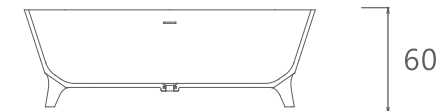

Dimensions: W170xD80xH55cm
Weight: 120kg

Volume: 310L

VANESSA

65115

180X80X60CM

65155

160X80X60CM

65215

170X80X60CM

VANESSA

65115
W180xD80xH60cm

65155
W160xD80xH60cm

65215
W170xD80xH60cm

160/180/170

80

Flexible drainer

Dimensions:
W180xD80xH60cm
W160xD80xH60cm
W170xD80xH60cm

Weight:
185kg
165kg
175kg

Volume:
345L
300L
325L

60

ERROL

65197
135X75X75CM

Japanese Style

ERROL

Japanese Style

65197
135X75X75CM

ERROL JAPANESE STYLE

65197

W135xD75xH75cm

Flexible drainer

Dimensions: W135xD75xH75cm
Weight: 150kg

Volume: 320L