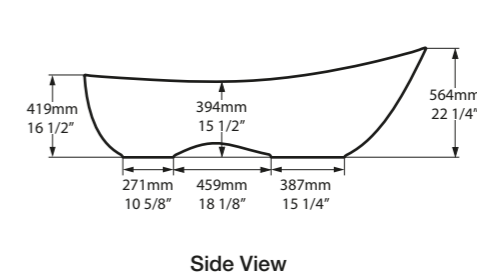

○ CAB-N-SW-NO

Massachusetts Code
cUPC listing by IAPMO
Registered Design

Austin, Texas, USA

Photography by: Casey Dunn
Design by: Alterstudio Architecture

QUARRYCAST™ White.

rich in
Volcanic
Limestone™

Personalise