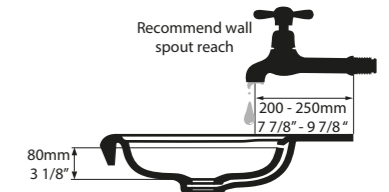

Metallo 100

MET-100-N-PC MET-100-1TH-PC MET-100-3TH-PC

Front view