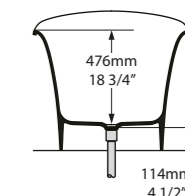

l = 1519mm/59 3/4"
w = 744mm/29 1/4"
h = 645mm/25 3/8"

○ TO1-N-SW-NO
○ TO1M-N-SM-NO
PAINT-BATH
59kg

SW QUARRYCAST™ White. **SM** QUARRYCAST™ Standard Matt.

 rich in Volcanic Limestone™   Personalise

Toulouse 1800

○ TOU-N-SW-NO  ◉ TOUM-N-SM-NO 

CE  Massachusetts Code: Pending
cUPC listing by IAPMO: Pending

Top View

Front View

Section BB

Side View

Section AA

l = 1811mm/71 1/4"
w = 808mm/31 3/4"
h = 715mm/28 1/8"