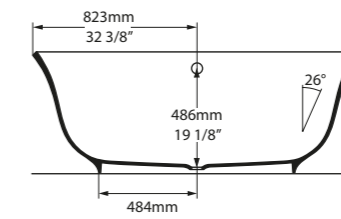

Amiata 1650

○ AMT-N-SW-NO ○ AMTM-N-SM-NO

CE Massachusetts Code
cUPC listing by IAPMO
Registered Design

Section AA

The award-winning Amiata 1650 creates an elegant design statement in modern or traditional bathrooms. Complemented by the Amiata 60 basin (page 158). Explore our spectrum of RAL colours in gloss or matt finishes.

l = 1645mm/64 3/4"
w = 800mm/31 1/2"
h = 611mm/24"

○ AMT-N-SW-NO
○ AMTM-N-SM-NO
PAINT-BATH
69kg

SW QUARRYCAST™ White.

SM QUARRYCAST™ Standard Matt.

QC rich in Volcanic Limestone

Personalise