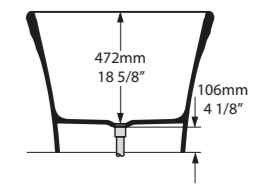

l = 1702mm/67"
w = 801mm/31½"
h = 598mm/23½"

○ WAR-N-SW-NO
🔧 PAINT-BATH
85kg

○ WAR-N-SW-NO

CE Massachusetts Code cUPC listing by IAPMO

Top View

Front View

Section BB

Side View