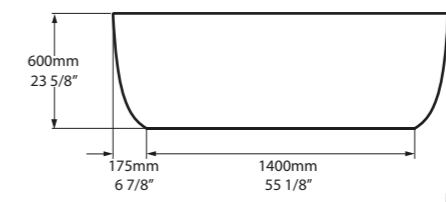

○ ELD-N-SW-NO

Massachusetts Code
cUPC listing by IAPMO

Tap holes can be drilled by installer
Armaturenlöcher können leicht vom Installateur gebohrt werden
Les trous de robinetterie peuvent être percés par l'installateur
Pueden ser perforados por el instalador
I fori per rubinetti possono essere perforati dall'installatore

Front View

Essex, United Kingdom

Photography by: Daniela Exley for Amazing Productions

Architecture: Chris Dyson Architects

Design by: Edwina Boase

QUARRYCAST™ White.

rich in Volcanic Limestone™

Personalise