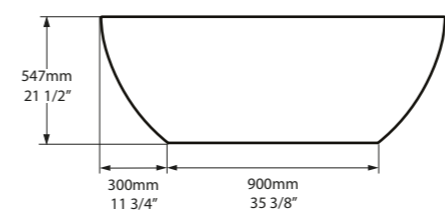

l = 1500mm/59"
w = 800mm/31½"
h = 547mm/21½"

- COR-N-SW-NO
- ⊗ CORM-N-SM-NO
- 🔧 PAINT-BATH
- 75kg

○ COR-N-SW-NO  ○ CORM-N-SM-NO 

CE  Massachusetts Code cUPC listing by IAPMO

Top View

Front View

Section BB

Side View