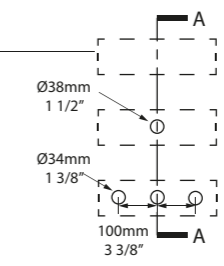

DB-MAN-N-114-IO
DB-MAN-1TH-114-IO
DB-MAN-3TH-114-IO