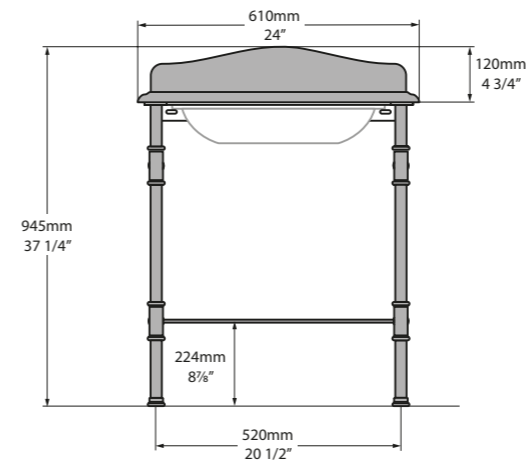

Metallo 61 Quartz

MET-61-Qxx-N-PC MET-61-Qxx-1TH-PC MET-61-Qxx-3TH-PC

CE UPC Massachusetts Code Pending cUPC listing by IAPMO Pending

Front view

Tap holes can be drilled by installer
Armaturenlöcher können leicht vom Installateur gebohrt werden
Les trous de robinetterie peuvent être percés par l'installateur
Pueden ser perforados por el instalador
I fori per rubinetti possono essere perforati dall'installatore

MET-61-Qxx-N-PC

MET-61-Qxx-1TH-PC

MET-61-Qxx-3TH-PC

l = 610mm/24"
w = 494mm/19 1/2"
h = 945mm/37 1/4"

MET-61-Qxx-N-PC
MET-61-Qxx-1TH-PC
MET-61-Qxx-3TH-PC
31kg

Quartz-topped washstand with an undermounted Kaali 46 basin.

- Choice of White, Black or Biscuit Quartz top;
- Removable upstand in same material finish;
- Option to order with or without tap holes;
- Two Polished Chrome legs with distinctive tee joint detailing;
- Towel rail and rack for storage;
- Wall anchors included.