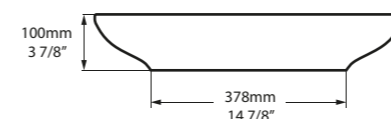

Cabrits 55

○ VB-CAB-55-NO

CE Massachusetts Code
cUPC listing by IAPMO

Front View

l = 550mm/21 5/8"
w = 340mm/13 3/8"
h = 100mm/3 7/8"

○ VB-CAB-55-NO
PAINT-VB
6kg

SW QUARRYCAST™ White.

Qc rich in
Volcanic
Limestone™

Personalise