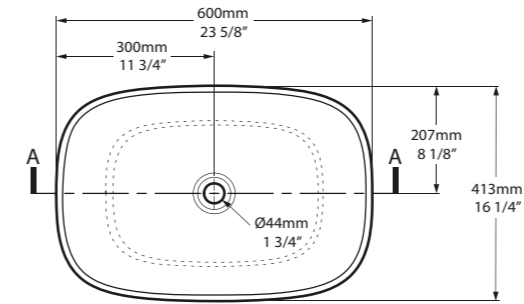

Amiata 60

○ VB-AMT-60-NO

CE Massachusetts Code cUPC listing by IAPMO

Top View