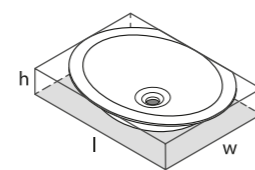

l = 595mm/23 3/8"
w = 447mm/17 5/8"
h = 136mm/5 3/8"
○ UB-KAA-60-IO
5kg

Oval in shape, the Kaali 60 undermount basin follows the same design aesthetic as the Kaali 46 but is larger in size. Available in two other sizes - see the smaller Kaali 46 and the larger Kaali 65.