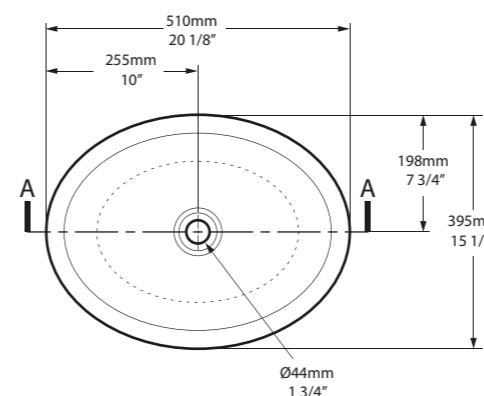

○ VB-RAD-51-NO

Massachusetts Code
cUPC listing by IAPMO

Top View

The Radford 51 is a traditional countertop basin with subtle rim detailing. Designed to complement the Radford freestanding bath. Explore our spectrum of RAL colours in gloss or matt finishes.

l = 510mm/20 1/8"
w = 395mm/15 1/2"
h = 115mm/4 1/2"

○ VB-RAD-51-NO
PAINT-VB
5kg

QUARRYCAST™ White.

rich in
Volcanic
Limestone

Personalise