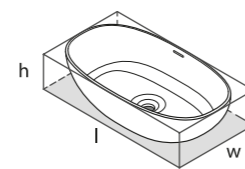

The Barcelona 55 is the perfect complement to the Barcelona baths. Ideal for cloakrooms or paired in 'his and hers' settings. Features an internal overflow. Explore our spectrum of RAL colours in gloss or matt finishes. See also Barcelona 48 and Barcelona 64.