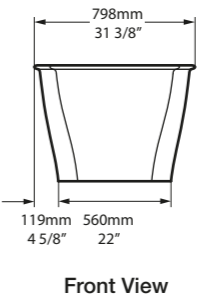

○ PEM-N-SW-NO

SW QUARRYCAST™ White.

QC rich in Volcanic Limestone™

Personalise