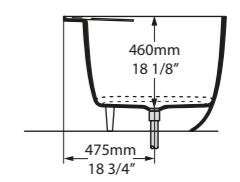

○ ELD-N-SW-NO

Massachusetts Code
cUPC listing by IAPMO

Tap holes can be drilled by installer
Armaturenlöcher können leicht vom Installateur gebohrt werden
Les trous de robinetterie peuvent être percés par l'installateur
Pueden ser perforados por el instalador
I fori per rubinetti possono essere perforati dall'installatore

Section BB

Essex, United Kingdom

Photography by: Daniela Exley for Amazing Productions

Architecture: Chris Dyson Architects

Design by: Edwina Boase

QUARRYCAST™ White.

rich in Volcanic Limestone™

Personalise