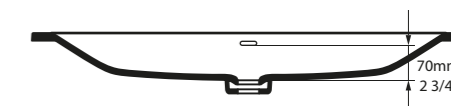

Drop In Cut Out

833mm x 340mm
32 3/4" x 13 3/8"

UnderMount Cut Out

779mm x 274mm
30 5/8" x 10 3/4"

Front View

Section AA

The smallest of our Rossendale basins.
A long, shallow basin that can be dropped in or
undermounted. Features an internal overflow.
Available in three sizes - see also Rossendale 107
and Rossendale 122.