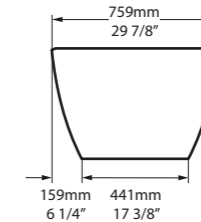

○ MO2-N-SW-NO ◉ MO2M-N-SM-NO

Massachusetts Code
cUPC listing by IAPMO

Front View

Mozzano 2 follows the same design as the Mozzano bath but in a larger size. Features a void space underneath for waste plumbing. Explore our spectrum of RAL colours in gloss or matt finishes.

l = 1685mm/66 3/8"
w = 759mm/29 7/8"
h = 550mm/21 5/8"

○ MO2-N-SW-NO
◉ MO2M-N-SM-NO
 PAINT-BATH
84kg

SW QUARRYCAST™ White.

SM QUARRYCAST™ Standard Matt.

QC rich in Volcanic Limestone

Personalise