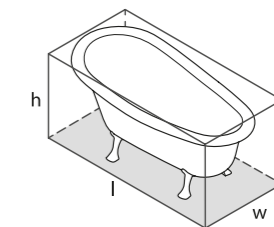

l = 1704mm/67 1/8"
w = 809mm/31 7/8"
h = 752mm/29 5/8"

○ ROX-N-SW-NO
■ PAINT-BATH
60kg

○ ROX-N-SW-NO 

CE  Massachusetts Code cUPC listing by IAPMO

Scottsdale, Arizona, USA

Photography by: Julianne Mckay, Pearl Blossom Photography