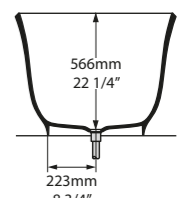

Amiata 1650

○ AMT-N-SW-NO ○ AMTM-N-SM-NO

CE Massachusetts Code
cUPC listing by IAPMO
Registered Design

Section BB

The award-winning Amiata 1650 creates an elegant design statement in modern or traditional bathrooms. Complemented by the Amiata 60 basin (page 158). Explore our spectrum of RAL colours in gloss or matt finishes.

l = 1645mm/64 3/4"
w = 800mm/31 1/2"
h = 611mm/24"

○ AMT-N-SW-NO
○ AMTM-N-SM-NO
PAINT-BATH
69kg

SW QUARRYCAST™ White.

SM QUARRYCAST™ Standard Matt.

QC rich in Volcanic Limestone

Personalise