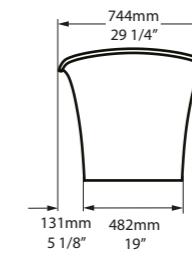

Toulouse 1500

○ TO1-N-SW-NO ○ TO1M-N-SM-NO

CE Massachusetts Code: Pending
cUPC listing by IAPMO: Pending

Front View

Section AA

Toulouse 1500 bears all the hallmarks of the classic Toulouse bath; an elegant rolled rim, with a seamless design that falls to the floor. Toulouse 1500 is perfect for smaller bathrooms where space is at a premium. The bath also features a void space underneath for waste plumbing. Explore our spectrum of RAL colours in gloss or matt finishes.

l = 1519mm/59 3/4"
w = 744mm/29 1/4"
h = 645mm/25 3/8"

○ TO1-N-SW-NO
○ TO1M-N-SM-NO
PAINT-BATH
59kg

SW QUARRYCAST™ White. **SM** QUARRYCAST™ Standard Matt.

rich in Volcanic Limestone™ Personalise