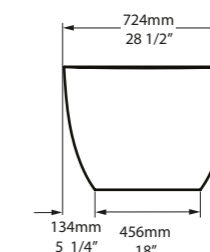

Barcelona 1500

○ BA1-N-SW-NO ○ BA1M-N-SM-NO

Massachusetts Code: Pending
cUPC listing by IAPMO: Pending

Front View

Section AA

Barcelona 1500 is a modern design statement for the smaller bathroom. Its smooth, pebble-shaped design features a chamfered rim for neck and arm comfort, and a void space underneath for waste plumbing. Explore our spectrum of RAL colours in gloss or matt finishes.

l = 1500mm/59"
w = 724mm/28 1/2"
h = 532mm/21"

○ BA1-N-SW-NO
○ BA1M-N-SM-NO
PAINT-BATH
80kg

SW QUARRYCAST™ White.

SM QUARRYCAST™ Standard Matt.

Personalise