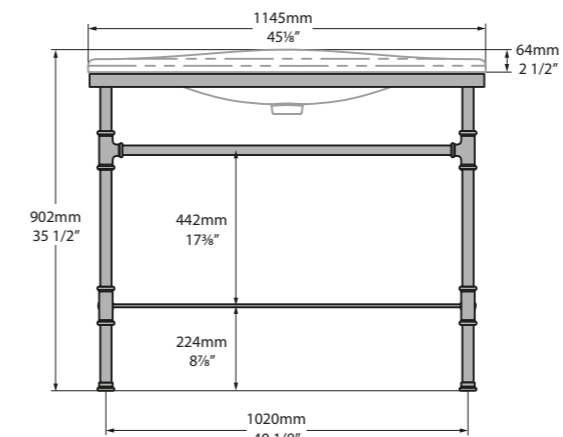

Metallo 114

MET-114-N-PC MET-114-1TH-PC MET-114-3TH-PC

Front view

Tap holes can be drilled by installer
Armaturenlöcher können leicht vom Installateur gebohrt werden
Les trous de robinetterie peuvent être percés par l'installateur
Pueden ser perforados por el instalador
I fori per rubinetti possono essere perforati dall'installatore

MET-114-N-PC

MET-114-1TH-PC

MET-114-3TH-PC