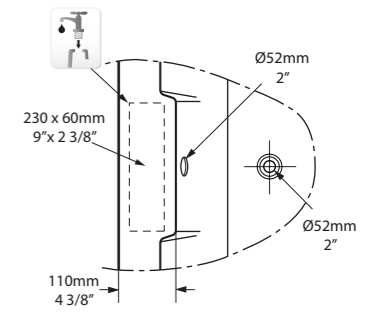

Rim Detail

CE Massachusetts Code cUPC listing by IAPMO

Tap holes can be drilled by installer
Armaturenlöcher können leicht vom Installateur gebohrt werden
Les trous de robinetterie peuvent être percés par l'installateur
Pueden ser perforados por el instalador
I fori per rubinetti possono essere perforati dall'installatore