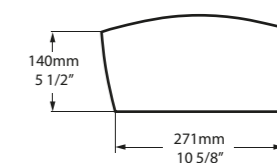

○ VB-AML-55-NO ○ VB-AML55M-SM-NO

Massachusetts Code
cUPC listing by IAPMO

Side View

The Amalfi 55 is characterised by clean lines and elegant curves. It is designed to complement the Amalfi bath, but works well with any of our modern baths. Explore our spectrum of RAL colours in gloss or matt finishes.

l = 550mm/21 5/8"
w = 340mm/13 3/8"
h = 168mm/6 5/8"

○ VB-AML-55-NO
○ VB-AML55M-SM-NO
PAINT-VB
6kg

SW QUARRYCAST™ White. **SM** QUARRYCAST™ Standard Matt.

rich in Volcanic Limestone™ Personalise