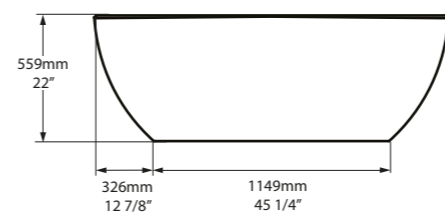

Barcelona 1800

○ BA3-N-SW-NO ○ BA3M-N-SM-NO

Massachusetts Code
cUPC listing by IAPMO

Side View

Barcelona 1800 is a design statement, ideally suited to a larger bathroom. Previously called Barcelona 3, Barcelona 1800 now features a chamfered rim for head and neck comfort, improved lower back support, and a void space underneath for waste plumbing. Explore our spectrum of RAL colours in gloss or matt finishes.

l = 1800mm/70 7/8"
w = 866mm/34 1/8"
h = 559mm/22"
○ BA3-N-SW-NO
○ BA3M-N-SM-NO
PAINT-BATH
93kg

SW QUARRYCAST™ White. **SM** QUARRYCAST™ Standard Matt. Personalise