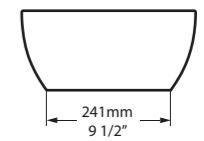

Barcelona 64

○ VB-BAR-64-NO ○ VB-BAR64M-SM-NO

CE Massachusetts Code
cUPC listing by IAPMO

Side View

The Barcelona 64 is a generous pebble-shaped basin; the perfect complement to the Barcelona baths. Explore our spectrum of RAL colours in gloss or matt finishes. See also Barcelona 48 and Barcelona 55.

l = 635mm/25"
w = 346mm/13 5/8"
h = 169mm/6 5/8"

○ VB-BAR-64-NO
○ VB-BAR64M-SM-NO
PAINT-VB
8kg

SW QUARRYCAST™ White.

SM QUARRYCAST™ Standard Matt.

Qc rich in Volcanic Limestone

Personalise