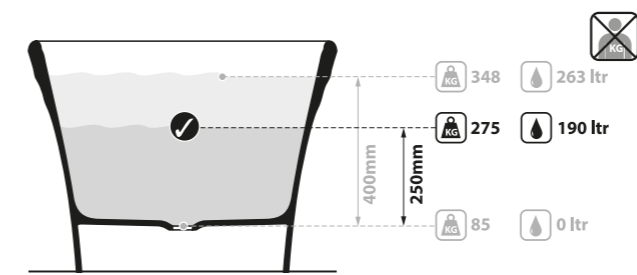

○ WAR-N-SW-NO

CE Massachusetts Code cUPC listing by IAPMO

Kew Gardens, London, UK

Photography by: Megan Taylor

Design by: 2LG Studio

SW QUARRYCAST™ White.