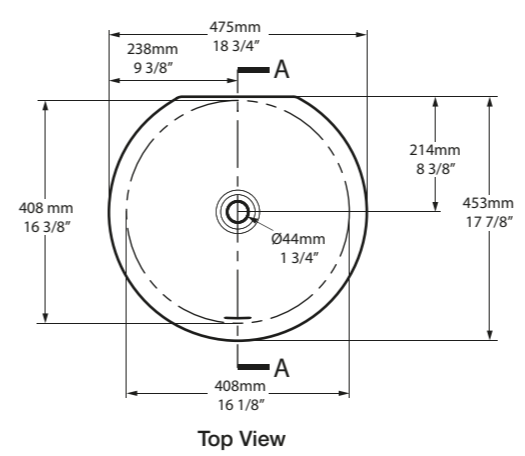

Kaali 48

○ UB-KAA-48-IO

CE Massachusetts Code
cUPC listing by IAPMO

Round in shape, the Kaali 48 basin is well suited to contemporary or traditional bathrooms. Like all models in the Kaali collection, it is designed for undermount applications and features an internal overflow.

l = 475mm/18 3/4"
w = 453mm/17 7/8"
h = 136mm/5 3/8"
○ UB-KAA-48-IO
4kg

SW QUARRYCAST™ White.

QC rich in
Volcanic
Limestone