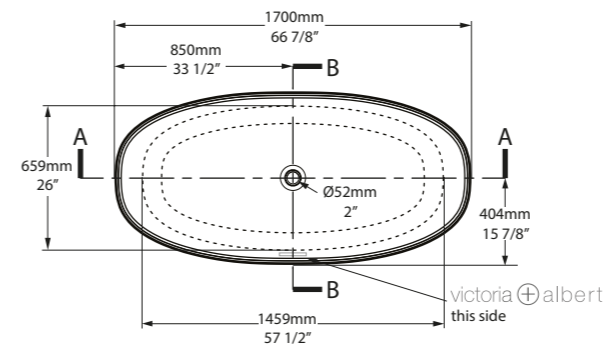

l = 1500mm/59"
w = 724mm/28 1/2"
h = 532mm/21"

○ BA1-N-SW-NO
○ BA1M-N-SM-NO
PAINT-BATH
80kg

SW QUARRYCAST™ White.

SM QUARRYCAST™ Standard Matt.

Personalise

Barcelona 1700

○ BA2-N-SW-NO  ○ BA2M-N-SM-NO 

CE  Massachusetts Code
cUPC listing by IAPMO

Top View

Front View

Section BB

Side View

Section AA

Barcelona 1700 is designed for the modern bathroom. At 1700mm long it is perfectly suited to master suites or family bathrooms. Previously called Barcelona 2, Barcelona 1700 now features a chamfered rim for head and neck comfort, improved lower back support, and a void space underneath for waste plumbing. Explore our spectrum of RAL colours in gloss or matt finishes.