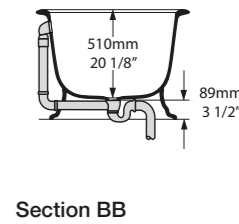

l = 1902mm/74⁷/₈"
 w = 910mm/35⁷/₈"
 h = 622mm/24¹/₂"

○ RAD-N-SW-NO + ELW-B-SW
 🛠️ PAINT-BATH
 95kg

Related accessories

Anatolia 56
 Page 224

Metallo 61 Quartz
 Page 220

○ RAD-N-SW-OF + ELW-B-SW ©

CE  Massachusetts Code cUPC listing by IAPMO Registered Design