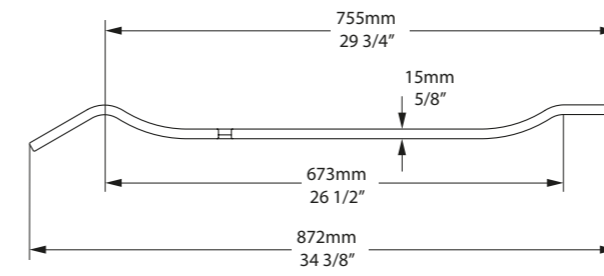

Tombolo 8

Contemporary bath rack.

Amiata 1500	Barcelona 1500	Cheshire	Eldon	Hampshire
Mozzano	Mozzano 2	Pembroke	Roxburgh	Toulouse 1500
Vetralla 1500	Vetralla 1650	Wessex	York	

OAK

WAL

WHT

Tombolo 10

Contemporary bath rack.

Amalfi	Amiata 1650	Barcelona Classic	Barcelona 1700
Barcelona 1800	Elwick	ios	Napoli
Radford	Terrassa	Toulouse 1800	Warndon

OAK

WAL

WHT

TOM-08-xx

Side View