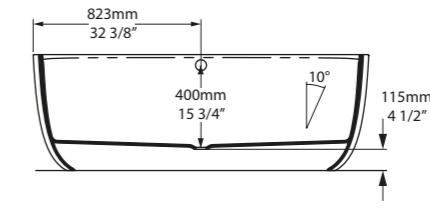

○ ELD-N-SW-NO

Massachusetts Code
cUPC listing by IAPMO

Tap holes can be drilled by installer
Armaturenlöcher können leicht vom Installateur gebohrt werden
Les trous de robinetterie peuvent être percés par l'installateur
Pueden ser perforados por el instalador
I fori per rubinetti possono essere perforati dall'installatore

Section AA

Essex, United Kingdom

Photography by: Daniela Exley for Amazing Productions

Architecture: Chris Dyson Architects

Design by: Edwina Boase

QUARRYCAST™ White.

rich in Volcanic Limestone™

Personalise