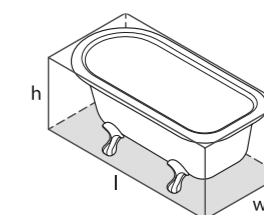

Featuring classic lines with slimmed down dimensions. Exquisite Edwardian styling that suits compact bathrooms. Explore our spectrum of RAL colours in gloss or matt finishes. A range of metal foot finishes are available - see next page.

l = 1525mm/60"
w = 761mm/30"
h = 613mm/24½"

○ WES-N-SW-NO
■ PAINT-BATH
63kg

Related accessories