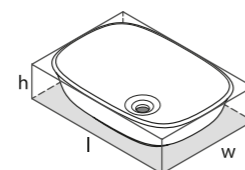

○ VB-AMT-60-NO 

CE  Massachusetts Code cUPC listing by IAPMO

Top View

Side View

Front View

Section AA

reddot award 2015 winner

The Amiata 60 is a generously sized countertop basin, designed to complement the Amiata freestanding bath. Designed by Meneghello Paoletti Associati. Explore our spectrum of RAL colours in gloss or matt finishes.