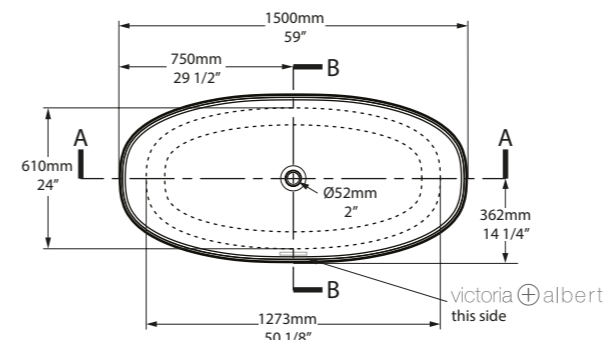

Barcelona 1500

○ BA1-N-SW-NO ○ BA1M-N-SM-NO

Massachusetts Code: Pending
cUPC listing by IAPMO: Pending

Top View

Section AA

Barcelona 1500 is a modern design statement for the smaller bathroom. Its smooth, pebble-shaped design features a chamfered rim for neck and arm comfort, and a void space underneath for waste plumbing. Explore our spectrum of RAL colours in gloss or matt finishes.

l = 1500mm/59"
w = 724mm/28 1/2"
h = 532mm/21"

○ BA1-N-SW-NO
○ BA1M-N-SM-NO
PAINT-BATH
80kg

SW QUARRYCAST™ White.

SM QUARRYCAST™ Standard Matt.

Personalise