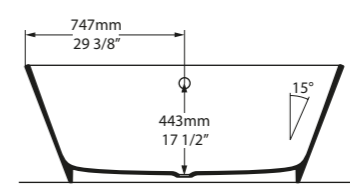

Section AA

l = 1493mm/58 3/4"
w = 739mm/29 1/8"
h = 560mm/22"
○ VET-N-SW-NO
○ VETM-N-SM-NO
PAINT-BATH
64kg

SW QUARRYCAST™ White. **SM** QUARRYCAST™ Standard Matt. **Qc** rich in Volcanic Limestone™   Personalise