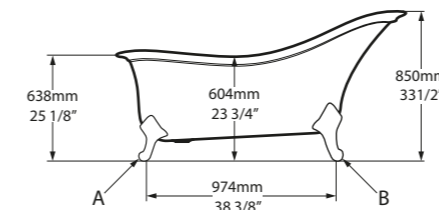

l = 1685mm/66³/₈"
 w = 842mm/33¹/₈"
 h = 850mm/33¹/₂"

○ DRA-N-SW-NO
 ■ PAINT-BATH
 63kg

Related accessories

Candella 100
 Page 212

Anatolia 55
 Page 222

○ DRA-N-SW-NO 

Top View

Side View