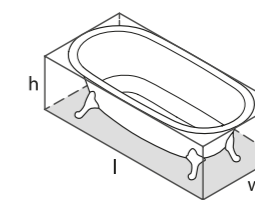

l = 1902mm/74 7/8"
w = 910mm/35 7/8"
h = 650mm/25 5/8"

○ RAD-N-SW-NO
PAINT-BATH
77kg