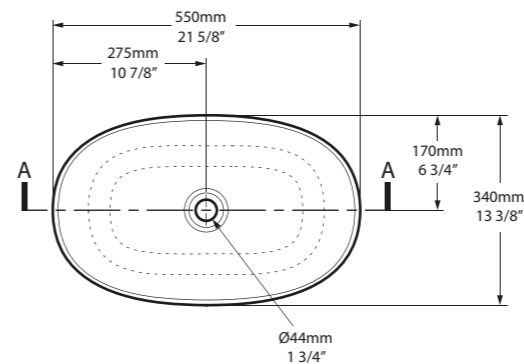

Cabrits 55

○ VB-CAB-55-NO

CE Massachusetts Code
cUPC listing by IAPMO

Top View