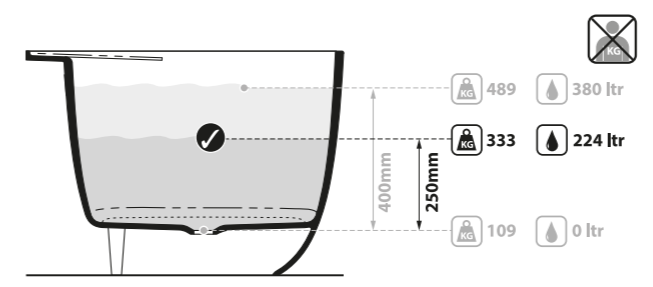

○ ELD-N-SW-NO

Massachusetts Code
cUPC listing by IAPMO

Tap holes can be drilled by installer
Armaturenlöcher können leicht vom Installateur gebohrt werden
Les trous de robinetterie peuvent être percés par l'installateur
Pueden ser perforados por el instalador
I fori per rubinetti possono essere perforati dall'installatore

Essex, United Kingdom

Photography by: Daniela Exley for Amazing Productions

Architecture: Chris Dyson Architects

Design by: Edwina Boase

QUARRYCAST™ White.

rich in Volcanic Limestone™

Personalise