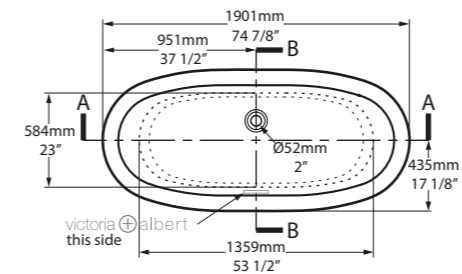

○ MAR-N-SW-NO + MAR-B-SW

CE Massachusetts Code
cUPC listing by IAPMO

Top View