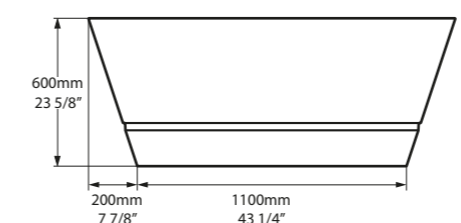

Top View

Front View

Side View

Section AA / Section BB

 QUARRYCAST™ White.

 rich in Volcanic Limestone™

 Personalise

The Terrassa is a double-ended bath with internal sculpted detailing. At just 1702mm in length, it is the perfect match for a contemporary bathroom of any size. For a similar version with a void, see Barcelona 1500. Complemented by the Barcelona 48, Barcelona 55 or Barcelona 64 basins (page 160-165). Explore our spectrum of RAL colours in gloss or matt finishes.