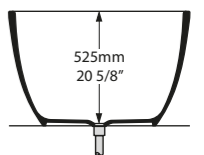

l = 1785mm/70 1/4"
w = 854mm/33 5/8"
h = 552mm/21 3/4"

- BAR-N-SW-NO
- SM BARM-N-SM-NO
- PAINT-BATH
- 97kg

Barcelona Classic

- BAR-N-SW-NO
- SM BARM-N-SM-NO

Top View

Front View

Side View

Section AA