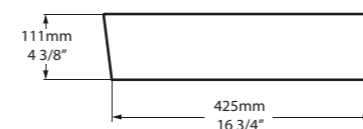

○ VB-EDG-45-NO

Front View

Section AA

The Edge 45 is a compact basin with a distinctive cubic shape. Explore our spectrum of RAL colours in gloss or matt finishes.

l = 450mm/17 3/4"
w = 325mm/12 3/4"
h = 111mm/4 3/8"

○ VB-EDG-45-NO
PAINT-VB
6kg

SW QUARRYCAST™ White.

rich in Volcanic Limestone

Personalise