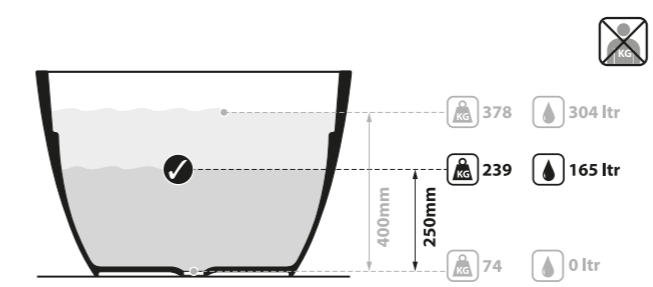

○ TER-N-SW-NO

CE Massachusetts Code cUPC listing by IAPMO

São Paulo, Brazil

Photography by: Isadora Fabian

Design by: Forma 011 Arquitetura + Design

SW QUARRYCAST™ White.

Qc rich in Volcanic Limestone™

Personalise