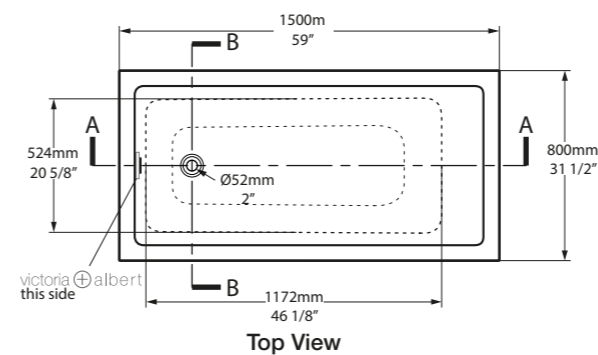

SW QUARRYCAST™ White.

Qc rich in Volcanic Limestone

Kaldera 5

○ KAL5-N-SW-IO 

  Massachusetts Code
cUPC listing by IAPMO

l = 1500mm/59"
w = 800mm/31 1/2"
h = 480-486mm/18 7/8-19 1/8"

○ KAL5-N-SW-NO
64kg

Kaldera 5 is ergonomically designed for maximum comfort and suitable for drop-in and undermount installations. Kaldera 5 brings clean lines and luxurious style to the bathroom, lending itself to both residential and hotel bathroom applications. Measuring a compact 1500mm, it is ideal for smaller spaces.