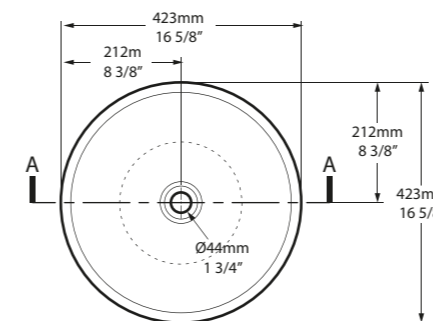

Massachusetts Code
cUPC listing by IAPMO

○ VB-MAU-42-NO

Top View