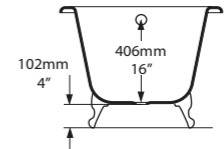

○ WES-N-SW-NO

CE Massachusetts Code
cUPC listing by IAPMO

Tap holes can be drilled by installer
Armaturenlöcher können leicht vom Installateur gebohrt werden
Les trous de robinetterie peuvent être percés par l'installateur
Pueden ser perforados por el instalador
I fori per rubinetti possono essere perforati dall'installatore

Section BB

Rim Detail

São Paulo, Brazil

Photography by: Ronaldo Rizzutti

Architecture: Andrea Murao

Qc rich in Volcanic Limestone™

SW QUARRYCAST™ White.

Qc rich in Volcanic Limestone™

Personalise