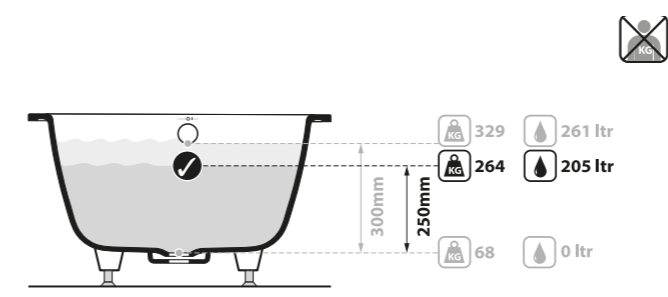

Kaldera 6

○ KAL6-N-SW-IO

CE UPC Massachusetts Code cUPC listing by IAPMO

Kaldera 6 is ergonomically designed for maximum comfort and suitable for drop-in and undermount installations. Kaldera 6 brings clean lines and luxurious style to the bathroom, lending itself to both residential and hotel bathroom applications. Kaldera 6 is the largest bath in the collection, measuring 1650mm.

1. 33° angle of recline;
   - Diamond cut edge - ideal for back-to-wall or corner installations;
   - Four adjustable feet for perfect levelling.
2. Also see the more compact Kaldera 4 and Kaldera 5 baths.

Please note: All baths in Australia come as standard without an overflow. When installed with an optional waste kit, the overflow hole needs to be drilled on site by an installer.

SW QUARRYCAST™ White.

QC rich in Volcanic Limestone