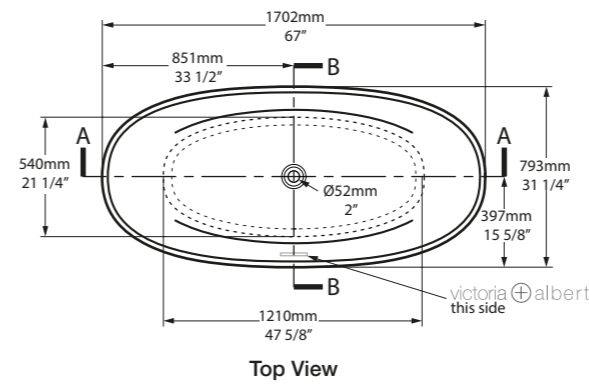

São Paulo, Brazil

Photography by: Isadora Fabian

Design by: Forma 011 Arquitetura + Design

SW QUARRYCAST™ White.

Qc rich in Volcanic Limestone™

Personalise