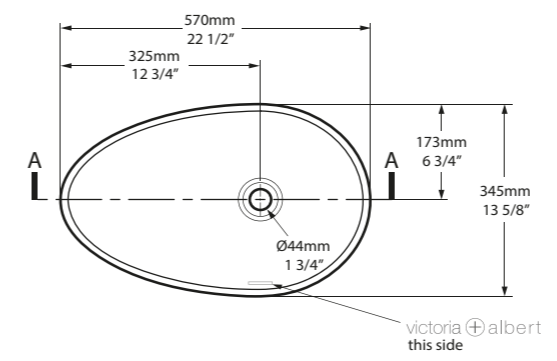

Napoli 57

○ VB-NAP-57-NO ○ VB-NAP57M-SM-NO

CE Massachusetts Code
cUPC listing by IAPMO

Side View