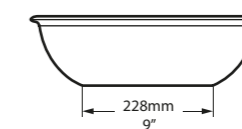

○ VB-RAD-51-NO

Massachusetts Code
cUPC listing by IAPMO

Side View

The Radford 51 is a traditional countertop basin with subtle rim detailing. Designed to complement the Radford freestanding bath. Explore our spectrum of RAL colours in gloss or matt finishes.

l = 510mm/20 1/8"
w = 395mm/15 1/2"
h = 115mm/4 1/2"

○ VB-RAD-51-NO
PAINT-VB
5kg

QUARRYCAST™ White.

rich in
Volcanic
Limestone

Personalise