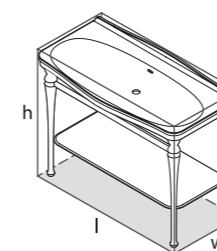

Tap holes can be drilled by installer
Armaturenlöcher können leicht vom Installateur gebohrt werden
Les trous de robinetterie peuvent être percés par l'installateur
Pueden ser perforados por el instalador
I fori per rubinetti possono essere perforati dall'installatore

CAN-114-N-PC

CAN-114-1TH-PC

CAN-114-3TH-PC

l = 1145mm/45 1/8"
w = 579mm/22 3/4"
h = 896mm/35 1/4"

CAN-114-N-PC
CAN-114-1TH-PC
CAN-114-3TH-PC
42.5kg