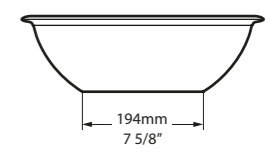

Top View

Rim Detail

Front View

Section AA

Side View

l = 400mm/15 3/4"
 w = 400mm/15 3/4"
 h = 123mm/4 7/8"
 ○ VB-DRA-40-NO
 PAINT-VB
 4kg

The Drayton 40 is a traditional countertop basin with subtle rim detailing. Designed to complement the Drayton freestanding bath. Explore our spectrum of RAL colours in gloss or matt finishes.