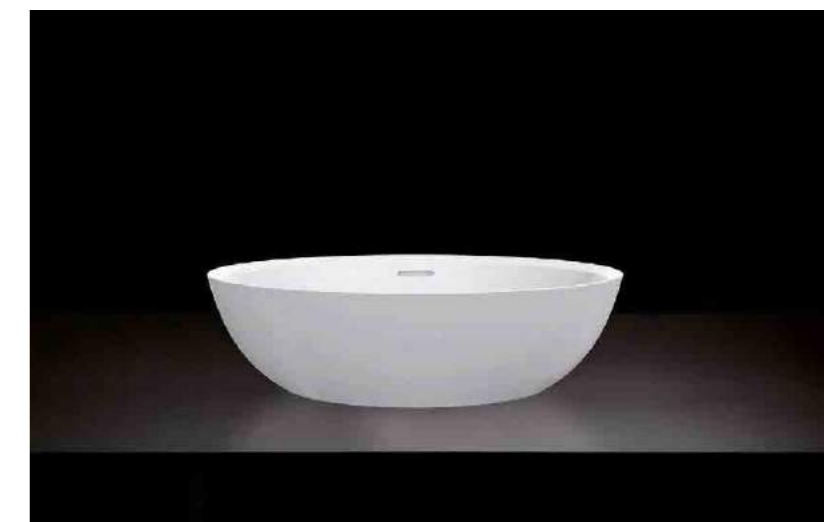

SW QUARRYCAST™ White.

SM QUARRYCAST™ Standard Matt.

Qc rich in Volcanic Limestone

Personalise