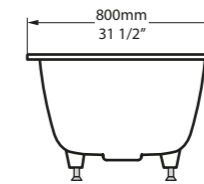

SW QUARRYCAST™ White.

Qc rich in Volcanic Limestone

Kaldera 5

○ KAL5-N-SW-IO 

  Massachusetts Code
cUPC listing by IAPMO

l = 1500mm/59"
w = 800mm/31 1/2"
h = 480-486mm/18 7/8-19 1/8"

○ KAL5-N-SW-NO
64kg

Kaldera 5 is ergonomically designed for maximum comfort and suitable for drop-in and undermount installations. Kaldera 5 brings clean lines and luxurious style to the bathroom, lending itself to both residential and hotel bathroom applications. Measuring a compact 1500mm, it is ideal for smaller spaces.