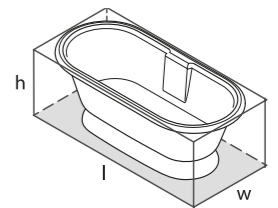

l = 1741mm/68½"
w = 795mm/31¼"
h = 616mm/24¼"

○ YOR-N-SW-NO + YOR-B-SW
🚰 PAINT-BATH
67kg

Related accessories

Radford 51
Page 182