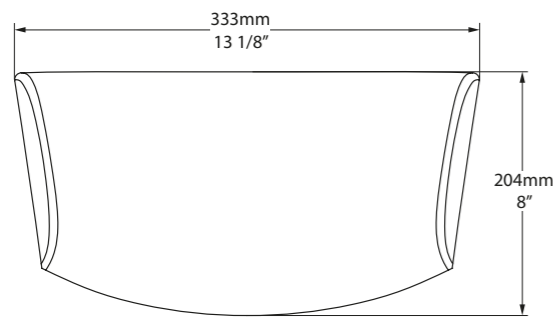

Amalfi Headrest

Dedicated headrest - Black.

HR-AML-xx

Front View

Napoli Headrest

Dedicated headrest - Black.

HR-NAP-xx

Handles

Set of two handles.

K-HAN01-xx