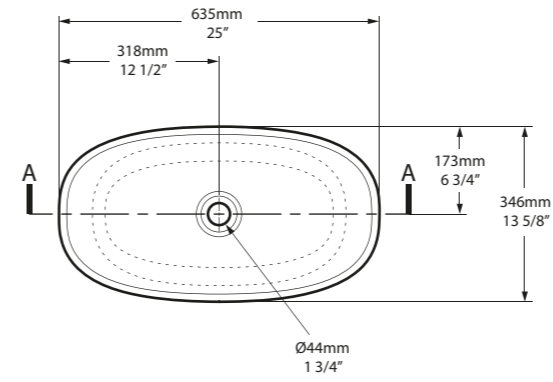

Barcelona 64

○ VB-BAR-64-NO ○ VB-BAR64M-SM-NO

CE Massachusetts Code
cUPC listing by IAPMO

Top View