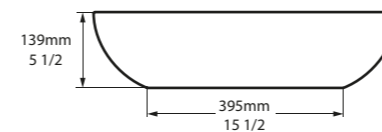

○ VB-BAR-55-IO ○ VB-BAR55M-SM-IO

CE Massachusetts Code cUPC listing by IAPMO

Front View

The Barcelona 55 is the perfect complement to the Barcelona baths. Ideal for cloakrooms or paired in 'his and hers' settings. Features an internal overflow. Explore our spectrum of RAL colours in gloss or matt finishes. See also Barcelona 48 and Barcelona 64.

l = 546mm/21 1/2"
w = 329mm/13"
h = 139mm/5 1/2"

○ VB-BAR-55-IO
○ VB-BAR55M-SM-IO
PAINT-VB
7kg

SW QUARRYCAST™ White. SM QUARRYCAST™ Standard Matt.

rich in Volcanic Limestone™ Personalise