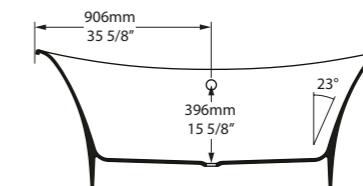

○ TOU-N-SW-NO  ◉ TOUM-N-SM-NO 

CE  Massachusetts Code: Pending
cUPC listing by IAPMO: Pending

Top View

Front View

Section BB

Side View

Section AA

l = 1811mm/71 1/4"
w = 808mm/31 3/4"
h = 715mm/28 1/8"