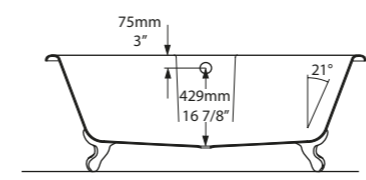

l = 1744mm/68 7/8"
 w = 798mm/31 3/8"
 h = 646mm/25 5/8"

○ CHE-N-SW-NO
 ■ PAINT-BATH
 61kg

Related accessories

Lario 100 Solo
 Page 198

○ CHE-N-SW-NO

Top View

Side View

Section AA