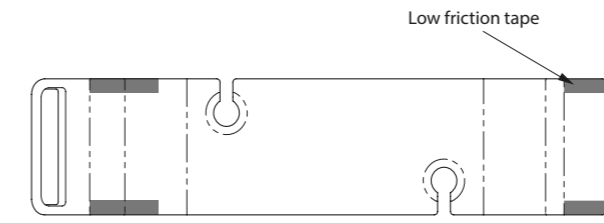

Underside View