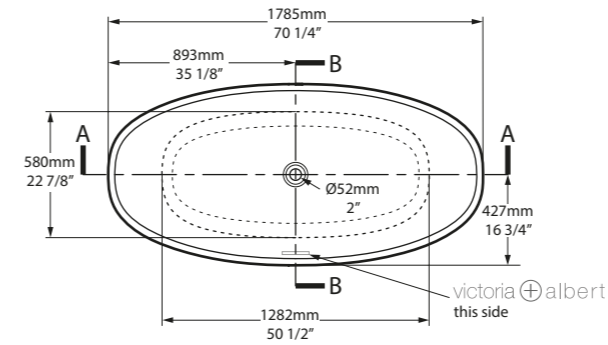

l = 1800mm/70 7/8"
w = 866mm/34 1/8"
h = 559mm/22"
○ BA3-N-SW-NO
○ BA3M-N-SM-NO
PAINT-BATH
93kg

SW QUARRYCAST™ White. **SM** QUARRYCAST™ Standard Matt.    Personalise

Elizabeth Kruger Designs

Inspired by the city famous for its organic design, the Barcelona Classic features opulent curves - perfect for those with a passion for luxury bathing. The Barcelona Classic doesn't feature a void space underneath the bath. Explore our spectrum of RAL colours in gloss or matt finishes.

l = 1785mm/70 1/4"
w = 854mm/33 5/8"
h = 552mm/21 3/4"

- BAR-N-SW-NO
- SM BARM-N-SM-NO
- PAINT-BATH
- 97kg

Barcelona Classic

- BAR-N-SW-NO
- SM BARM-N-SM-NO

Top View

Front View

Side View

Section AA