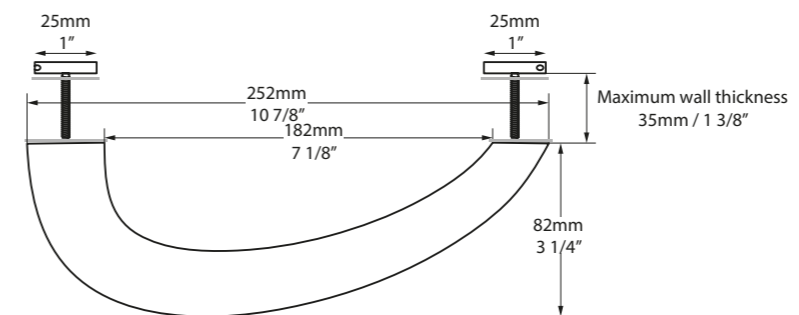

K-HAN01-xx

Top View