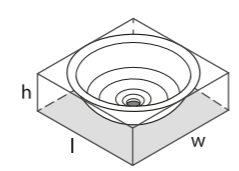

Top View

Rim Detail

Front View

Section AA

Side View

l = 400mm/15 3/4"
 w = 400mm/15 3/4"
 h = 123mm/4 7/8"
 ○ VB-DRA-40-NO
 PAINT-VB
 4kg

The Drayton 40 is a traditional countertop basin with subtle rim detailing. Designed to complement the Drayton freestanding bath. Explore our spectrum of RAL colours in gloss or matt finishes.