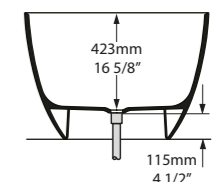

l = 1500mm/59"
w = 800mm/31½"
h = 547mm/21½"

- COR-N-SW-NO
- ⊗ CORM-N-SM-NO
- 🔧 PAINT-BATH
- 75kg

○ COR-N-SW-NO  ○ CORM-N-SM-NO 

CE  Massachusetts Code cUPC listing by IAPMO

Top View

Front View

Section BB

Side View