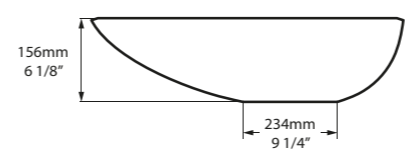

Napoli 57

○ VB-NAP-57-NO ○ VB-NAP57M-SM-NO

CE Massachusetts Code
cUPC listing by IAPMO

Front View

l = 570mm/22 1/2"
w = 345mm/13 5/8"
h = 156mm/6 1/8"

○ VB-NAP-57-NO
○ VB-NAP57M-SM-NO
PAINT-VB
6kg

SW QUARRYCAST™ White. **SM** QUARRYCAST™ Standard Matt.

Qc rich in Volcanic Limestone Personalise