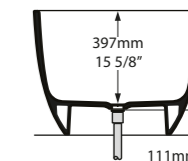

Related accessories

Barcelona 1500

○ BA1-N-SW-NO  ○ BA1M-N-SM-NO 

Massachusetts Code: Pending
cUPC listing by IAPMO: Pending

Top View

Front View

Section BB

Side View