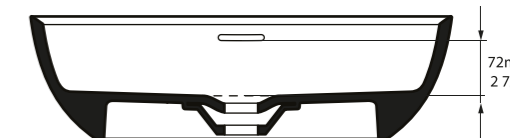

Section AA

The Corvara vessel basin blends clean lines and smooth curves in an organic shape that elicits feelings of calm and serenity, complementing its namesake bath. Explore our spectrum of RAL colours in gloss or matt finishes.