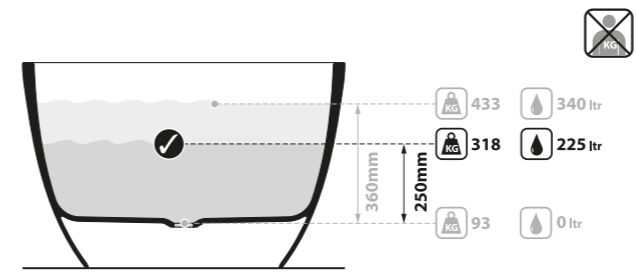

○ BA3-N-SW-NO  ○ BA3M-N-SM-NO 

  Massachusetts Code
cUPC listing by IAPMO

Top View

Front View

Section BB

Side View

Section AA

Barcelona 1800 is a design statement, ideally suited to a larger bathroom. Previously called Barcelona 3, Barcelona 1800 now features a chamfered rim for head and neck comfort, improved lower back support, and a void space underneath for waste plumbing. Explore our spectrum of RAL colours in gloss or matt finishes.