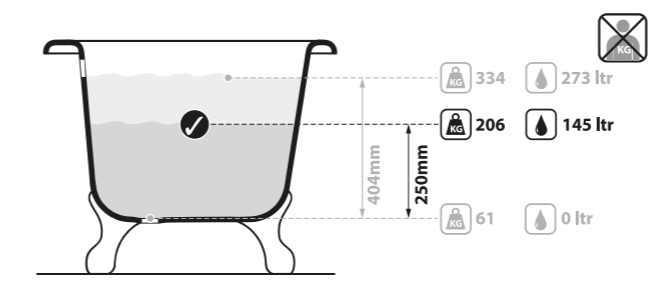

○ CHE-N-SW-NO

CE Massachusetts Code cUPC listing by IAPMO

Tap holes can be drilled by installer
Armaturenlöcher können leicht vom Installateur gebohrt werden
Les trous de robinetterie peuvent être percés par l'installateur
Pueden ser perforados por el instalador
I fori per rubinetti possono essere perforati dall'installatore

Sorrento, Victoria, Australia

Photography by: Armelle Habib

Design by: D + D Home

rich in Volcanic Limestone™

QUARRYCAST™ White.

rich in Volcanic Limestone™

Personalise