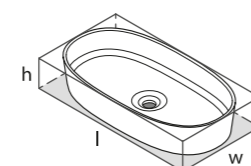

l = 810mm/31 7/8"
w = 432mm/17"
h = 147mm/5 3/4"

○ VB-IOS-80-NO
PAINT-VB
12kg

The ios 80 is a generous countertop basin designed to complement the ios bath. Also available in a smaller size - see ios 54. Explore our spectrum of RAL colours in gloss or matt finishes.

SW QUARRYCAST™ White.

rich in Volcanic Limestone

Personalise