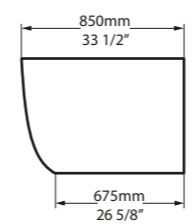

○ ELD-N-SW-NO

Massachusetts Code
cUPC listing by IAPMO

Tap holes can be drilled by installer
Armaturenlöcher können leicht vom Installateur gebohrt werden
Les trous de robinetterie peuvent être percés par l'installateur
Pueden ser perforados por el instalador
I fori per rubinetti possono essere perforati dall'installatore

Side View

Essex, United Kingdom

Photography by: Daniela Exley for Amazing Productions

Architecture: Chris Dyson Architects

Design by: Edwina Boase

QUARRYCAST™ White.

rich in Volcanic Limestone™

Personalise