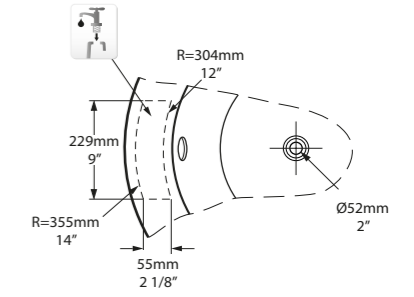

CE UPC Massachusetts Code cUPC listing by IAPMO

Tap holes can be drilled by installer
Armaturenlöcher können leicht vom Installateur gebohrt werden
Les trous de robinetterie peuvent être percés par l'installateur
Pueden ser perforados por el instalador
I fori per rubinetti possono essere perforati dall'installatore