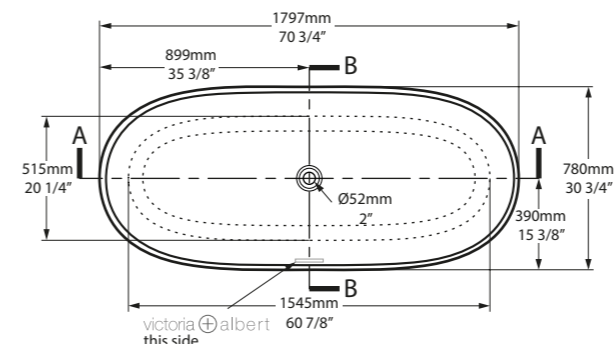

l = 1797mm/70¾"
 w = 780mm/30¾"
 h = 608mm/23⅞"

○ WOR-N-SW-NO
 🛁 PAINT-BATH
 105kg

○ WOR-N-SW-NO 

  Massachusetts Code
cUPC listing by IAPMO

Top View

Front View

Section BB

Side View