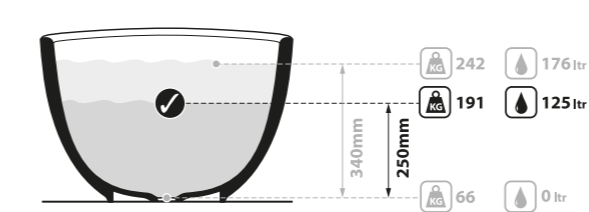

○ CAB-N-SW-NO

Massachusetts Code
cUPC listing by IAPMO
Registered Design

Austin, Texas, USA

Photography by: Casey Dunn
Design by: Alterstudio Architecture

QUARRYCAST™ White.

rich in
Volcanic
Limestone™

Personalise