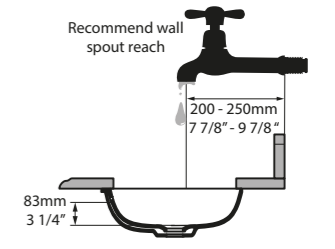

Section AA

Tap holes can be drilled by installer
Armaturenlöcher können leicht vom Installateur gebohrt werden
Les trous de robinetterie peuvent être percés par l'installateur
Pueden ser perforados por el instalador
I fori per rubinetti possono essere perforati dall'installatore

MET-61-Qxx-N-PC

MET-61-Qxx-1TH-PC

MET-61-Qxx-3TH-PC