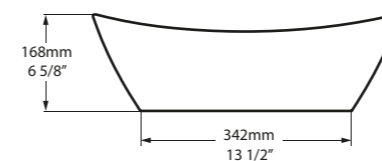

○ VB-AML-55-NO ○ VB-AML55M-SM-NO

Massachusetts Code
cUPC listing by IAPMO

Front View

The Amalfi 55 is characterised by clean lines and elegant curves. It is designed to complement the Amalfi bath, but works well with any of our modern baths. Explore our spectrum of RAL colours in gloss or matt finishes.

l = 550mm/21 5/8"
w = 340mm/13 3/8"
h = 168mm/6 5/8"

○ VB-AML-55-NO
○ VB-AML55M-SM-NO
PAINT-VB
6kg

SW QUARRYCAST™ White. **SM** QUARRYCAST™ Standard Matt.

rich in Volcanic Limestone™ Personalise