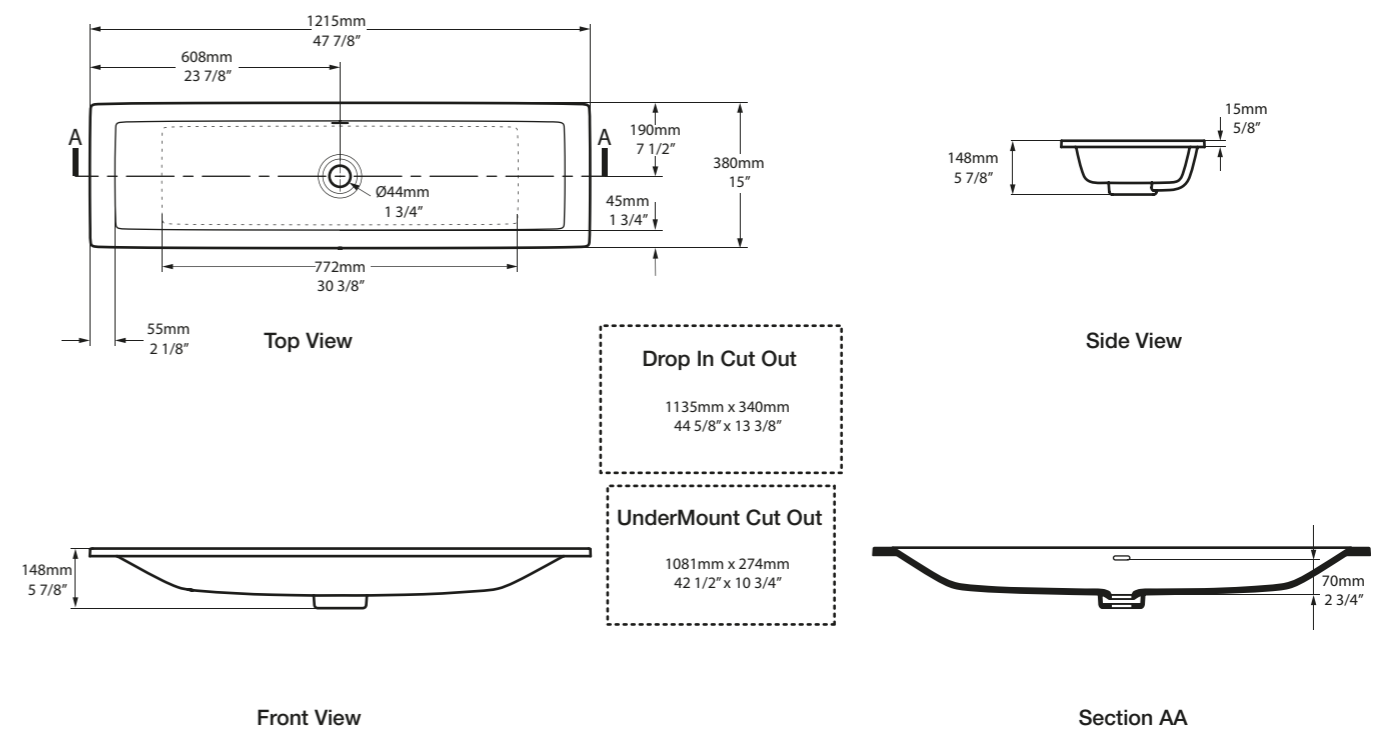

The largest of our Rossendale basins. A long, shallow basin that can be dropped in or undermounted. Features an internal overflow. Available in three sizes - see also Rossendale 91 and Rossendale 107.