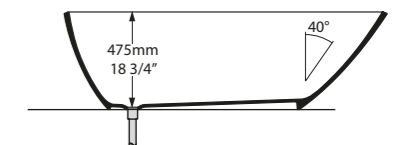

○ MOZ-N-SW-NO ○ MOZM-N-SM-NO

Section AA

Cotswolds, United Kingdom

Photography by: Paul Craig

Design by: Pippa Paton Design

SW QUARRYCAST™ White. **SM** QUARRYCAST™ Standard Matt.

Personalise