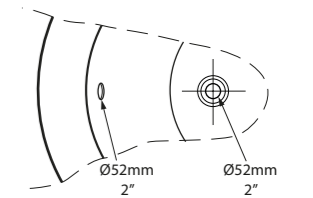

○ MAR-N-SW-NO + MAR-B-SW

CE Massachusetts Code
cUPC listing by IAPMO

Rim Detail

Watch Hill, Rhode Island, USA

Photography by: © Stephen Kent Johnson/OTTO

Design by: Studio Giancarlo Valle

QUARRYCAST™ White.

rich in
Volcanic
Limestone™

Personalise