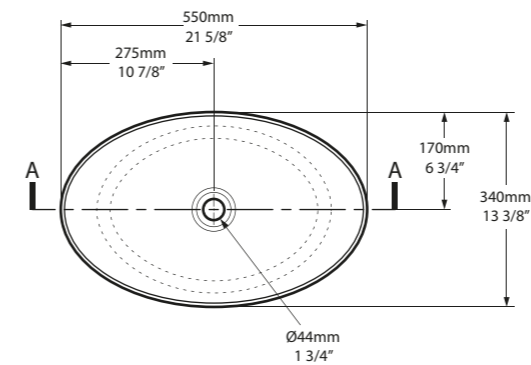

○ VB-AML-55-NO ○ VB-AML55M-SM-NO

Massachusetts Code
cUPC listing by IAPMO

Top View

The Amalfi 55 is characterised by clean lines and elegant curves. It is designed to complement the Amalfi bath, but works well with any of our modern baths. Explore our spectrum of RAL colours in gloss or matt finishes.

l = 550mm/21 5/8"
w = 340mm/13 3/8"
h = 168mm/6 5/8"

○ VB-AML-55-NO
○ VB-AML55M-SM-NO
PAINT-VB
6kg

SW QUARRYCAST™ White. **SM** QUARRYCAST™ Standard Matt.

rich in Volcanic Limestone™ Personalise