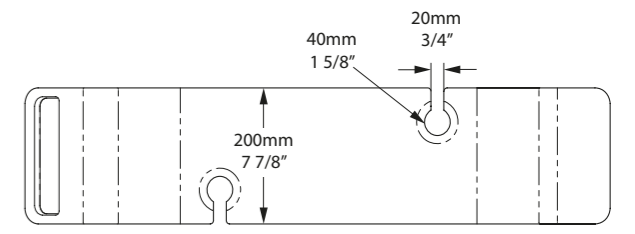

Tombolo 8

Contemporary bath rack.

Amiata 1500	Barcelona 1500	Cheshire	Eldon	Hampshire
Mozzano	Mozzano 2	Pembroke	Roxburgh	Toulouse 1500
Vetralla 1500	Vetralla 1650	Wessex	York	

OAK

WAL

WHT

Tombolo 10

Contemporary bath rack.

Amalfi	Amiata 1650	Barcelona Classic	Barcelona 1700
Barcelona 1800	Elwick	ios	Napoli
Radford	Terrassa	Toulouse 1800	Warndon

OAK

WAL

WHT

TOM-08-xx

TOM-10-xx

Top View