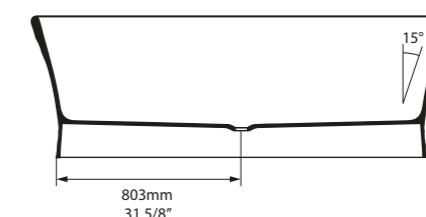

l = 1797mm/70¾"
 w = 780mm/30¾"
 h = 608mm/23⅞"

○ WOR-N-SW-NO
 🛁 PAINT-BATH
 105kg

○ WOR-N-SW-NO 

  Massachusetts Code
cUPC listing by IAPMO

Top View

Front View

Section BB

Side View