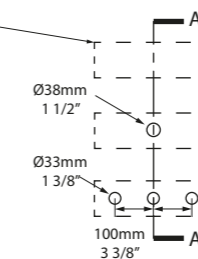

Section AA

Tap holes can be drilled by installer
Armaturenlöcher können leicht vom Installateur gebohrt werden
Les trous de robinetterie peuvent être percés par l'installateur
Pueden ser perforados por el instalador
I fori per rubinetti possono essere perforati dall'installatore

- MET-100-N-PC
- MET-100-1TH-PC
- MET-100-3TH-PC

l = 999mm/39 3/8"
w = 479mm/18 7/8"
h = 915mm/36"

MET-100-N-PC
MET-100-1TH-PC
MET-100-3TH-PC
33kg