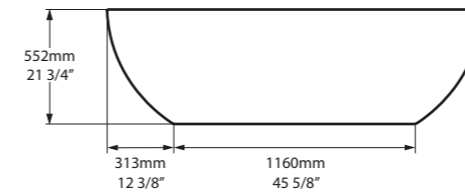

l = 1785mm/70 1/4"
w = 854mm/33 5/8"
h = 552mm/21 3/4"

- BAR-N-SW-NO
- SM BARM-N-SM-NO
- PAINT-BATH
- 97kg

Barcelona Classic

- BAR-N-SW-NO
- SM BARM-N-SM-NO

Top View

Front View

Side View

Section AA