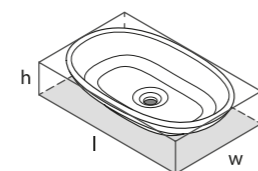

CE  Massachusetts Code
cUPC listing by IAPMO

Top View

Side View

Front View

Section AA

l = 550mm/21 5/8"
w = 340mm/13 3/8"
h = 100mm/3 7/8"

○ VB-CAB-55-NO
PAINT-VB
6kg

SW QUARRYCAST™ White.