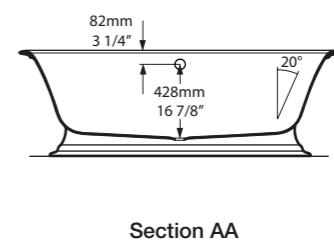

l = 1902mm/74⁷/₈"
 w = 910mm/35⁷/₈"
 h = 622mm/24¹/₂"

○ RAD-N-SW-NO + ELW-B-SW
 🛠️ PAINT-BATH
 95kg

Related accessories

Anatolia 56
 Page 224

Metallo 61 Quartz
 Page 220

○ RAD-N-SW-OF + ELW-B-SW ©

CE  Massachusetts Code cUPC listing by IAPMO Registered Design