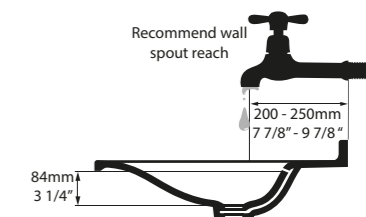

Mandello 114 Solo

○ DB-MAN-N-114-IO DB-MAN-1TH-114-IO DB-MAN-3TH-114-IO

DB-MAN-N-114-IO
DB-MAN-1TH-114-IO
DB-MAN-3TH-114-IO

Front View

Side View

Section AA

A contemporary basin with elegant lines that can be dropped in to a countertop of choice. Features an internal overflow. Designed by Meneghello Paoletti Associati.

l = 1145mm/45 1/8"
w = 579mm/22 3/4"
h = 185mm/7 1/4"

○ DB-MAN-N-114-IO
○ DB-MAN-1TH-114-IO
○ DB-MAN-3TH-114-IO
20kg