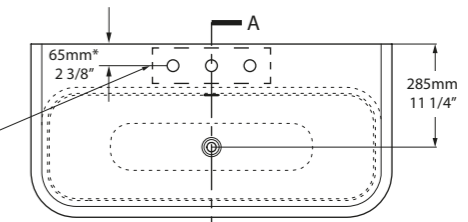

l = 999mm/39 3/8"
w = 479mm/18 7/8"
h = 907mm/35 3/4"

CAN-100-N-PC
CAN-100-1TH-PC
CAN-100-3TH-PC
40.5kg