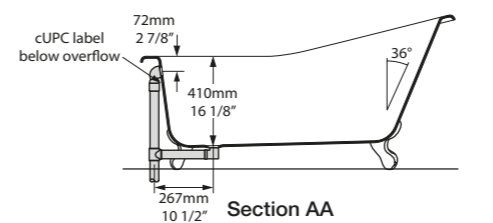

○ SHR-N-SW-NO