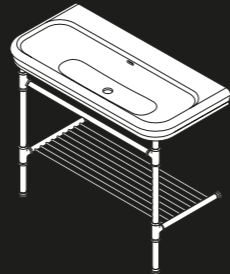

Metallo 100
999 x 479
Page 216