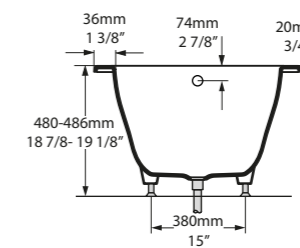

SW QUARRYCAST™ White.

Qc rich in Volcanic Limestone

Kaldera 5

○ KAL5-N-SW-IO 

  Massachusetts Code
cUPC listing by IAPMO

l = 1500mm/59"
w = 800mm/31 1/2"
h = 480-486mm/18 7/8-19 1/8"

○ KAL5-N-SW-NO
64kg

Kaldera 5 is ergonomically designed for maximum comfort and suitable for drop-in and undermount installations. Kaldera 5 brings clean lines and luxurious style to the bathroom, lending itself to both residential and hotel bathroom applications. Measuring a compact 1500mm, it is ideal for smaller spaces.