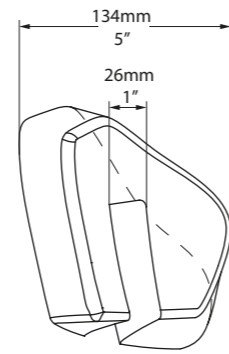

HR-NAP-xx

Side View