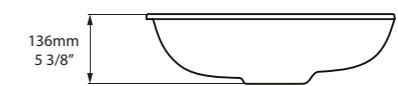

l = 475mm/18 3/4"
w = 453mm/17 7/8"
h = 136mm/5 3/8"
○ UB-KAA-48-IO
4kg

SW QUARRYCAST™ White.

QC rich in
Volcanic
Limestone

Kaali 60

○ UB-KAA-60-IO

Massachusetts Code
cUPC listing by IAPMO

Side View

Front View