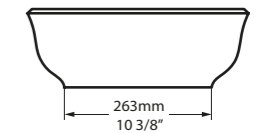

Amiata 60

○ VB-AMT-60-NO

CE Massachusetts Code cUPC listing by IAPMO

Top View

Side View

reddot award 2015 winner

The Amiata 60 is a generously sized countertop basin, designed to complement the Amiata freestanding bath. Designed by Meneghello Paoletti Associati. Explore our spectrum of RAL colours in gloss or matt finishes.

l = 600mm/23 5/8"
w = 413mm/16 1/4"
h = 157mm/6 1/8"

○ VB-AMT-60-NO
PAINT-VB
9kg

SW QUARRYCAST™ White.

Qc rich in Volcanic Limestone™

Personalise