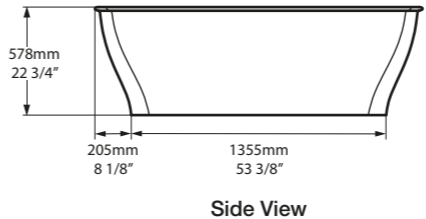

○ PEM-N-SW-NO

SW QUARRYCAST™ White.

QC rich in Volcanic Limestone™

Personalise