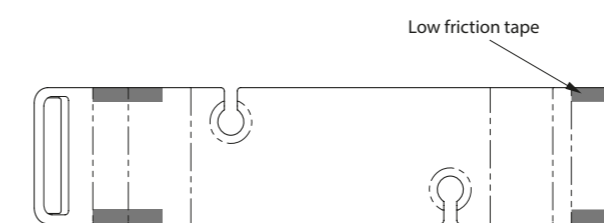

Underside View