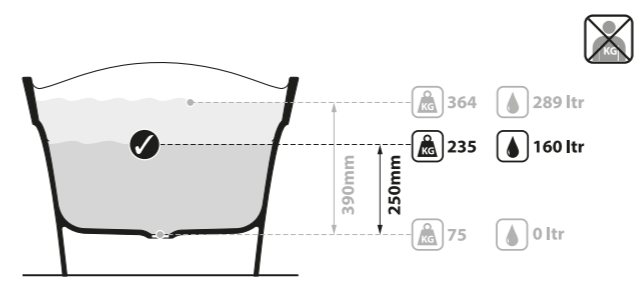

l = 1695mm/66¾"
w = 798mm/31¾"
h = 653mm/25¾"

○ PES-N-SW-NO
■ PAINT-BATH
75kg

○ PES-N-SW-NO 

CE  Massachusetts Code
cUPC listing by IAPMO
Registered Design

SW QUARRYCAST™ White.

Qc rich in Volcanic Limestone™