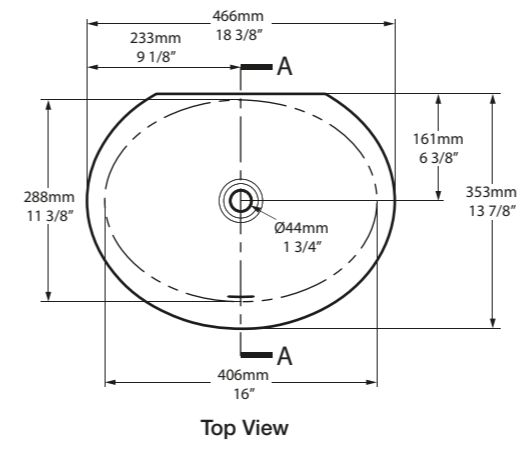

Kaali 46

○ UB-KAA-46-IO

CE Massachusetts Code
cUPC listing by IAPMO

l = 466mm/18 3/8"
w = 353mm/13 7/8"
h = 140mm/5 1/2"
○ UB-KAA-46-IO
3kg

A deep oval basin designed for undermount installation. The Kaali 46 features an internal overflow and is now available in two additional sizes - see Kaali 60 and Kaali 65. Also available in washstand format - see Metallo 61 Quartz.