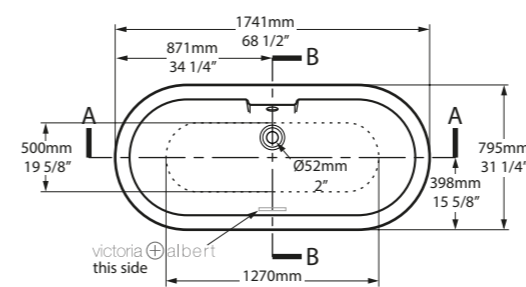

○ YOR-N-SW-NO + YOR-B-SW

CE Massachusetts Code
cUPC listing by IAPMO

Tap holes can be drilled by installer
Armaturenlöcher können leicht vom Installateur gebohrt werden
Les trous de robinetterie peuvent être percés par l'installateur
Pueden ser perforados por el instalador
I fori per rubinetti possono essere perforati dall'installatore

Top View

London, UK

Photography by: Kasia Fizer

Design by: Jess Hurrell

SW QUARRYCAST™ White.

Qc rich in Volcanic Limestone™

Personalise