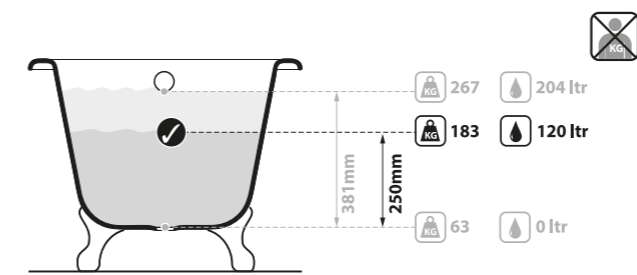

○ WES-N-SW-NO

CE Massachusetts Code
cUPC listing by IAPMO

Tap holes can be drilled by installer
Armaturenlöcher können leicht vom Installateur gebohrt werden
Les trous de robinetterie peuvent être percés par l'installateur
Pueden ser perforados por el instalador
I fori per rubinetti possono essere perforati dall'installatore

Rim Detail

São Paulo, Brazil

Photography by: Ronaldo Rizzutti

Architecture: Andrea Murao

Qc rich in Volcanic Limestone™

SW QUARRYCAST™ White.

Qc rich in Volcanic Limestone™

Personalise