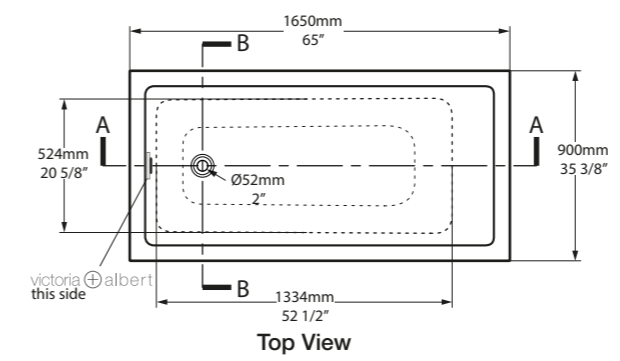

Kaldera 6

○ KAL6-N-SW-IO

CE UPC Massachusetts Code cUPC listing by IAPMO

Kaldera 6 is ergonomically designed for maximum comfort and suitable for drop-in and undermount installations. Kaldera 6 brings clean lines and luxurious style to the bathroom, lending itself to both residential and hotel bathroom applications. Kaldera 6 is the largest bath in the collection, measuring 1650mm.

1. 33° angle of recline;
   - Diamond cut edge - ideal for back-to-wall or corner installations;
   - Four adjustable feet for perfect levelling.
2. Also see the more compact Kaldera 4 and Kaldera 5 baths.

Please note: All baths in Australia come as standard without an overflow. When installed with an optional waste kit, the overflow hole needs to be drilled on site by an installer.

SW QUARRYCAST™ White.

QC rich in Volcanic Limestone