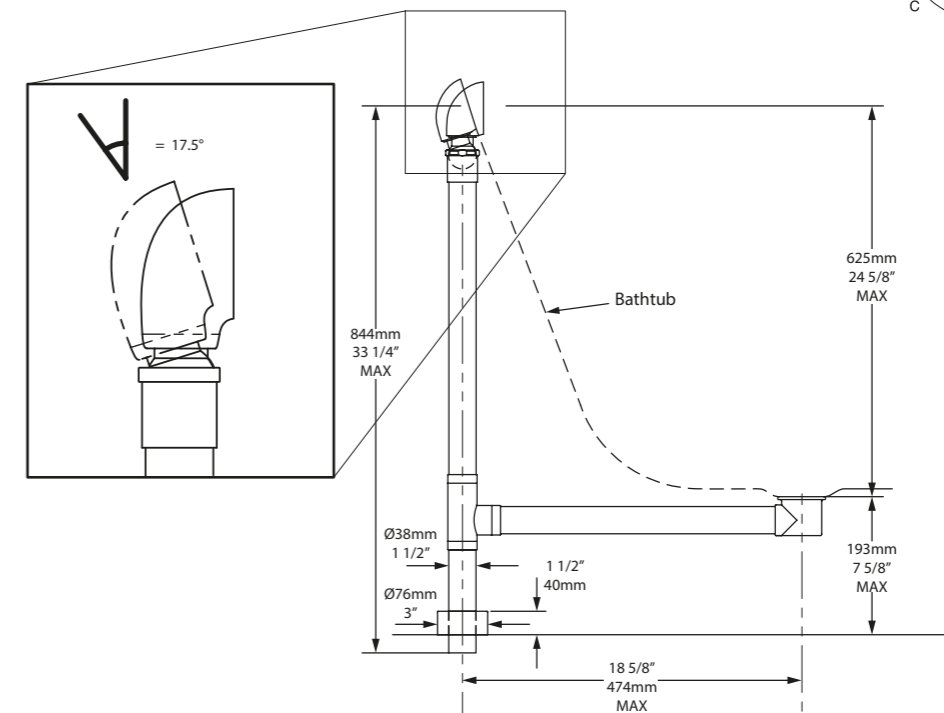

Kit 12

Universal waste kit for baths without an overflow hole. Flush fitting 'captive' plug.

K-12-xx

Kit 50

Bath drain with above floor shoe tube. Features contemporary "toe tapper" plug and traditional plug & chain.

K-50-xx