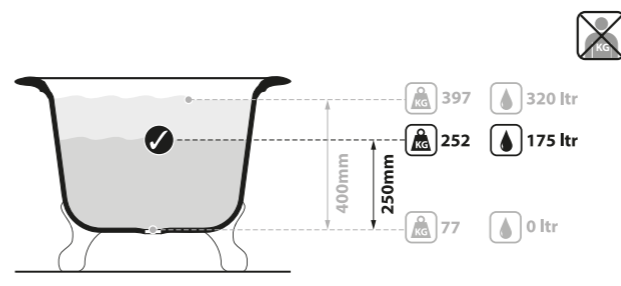

○ RAD-N-SW-NO

CE Massachusetts Code
cUPC listing by IAPMO
Registered Design

FT-RAD-SW

Qc rich in Volcanic Limestone™

SW

QUARRYCAST™ White.

Qc rich in Volcanic Limestone™

Personalise