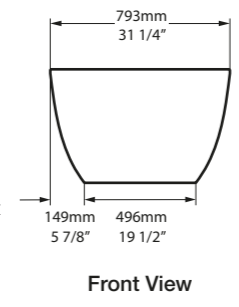

○ TER-N-SW-NO

CE Massachusetts Code cUPC listing by IAPMO

São Paulo, Brazil

Photography by: Isadora Fabian

Design by: Forma 011 Arquitetura + Design

SW QUARRYCAST™ White.

Qc rich in Volcanic Limestone™

Personalise