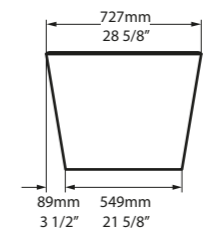

Vetralla 1650

○ VE2-N-SW-NO ○ VE2M-N-SM-NO

CE Massachusetts Code cUPC listing by IAPMO

Front View

l = 1650mm/65"
w = 727mm/28 5/8"
h = 550mm/21 5/8"
○ VE2-N-SW-NO
○ VE2M-N-SM-NO
PAINT-BATH
69kg

SW QUARRYCAST™ White. SM QUARRYCAST™ Standard Matt.

Personalise