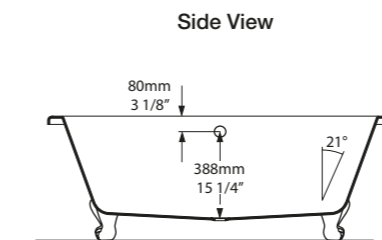

○ RIC-N-SW-NO

Section AA