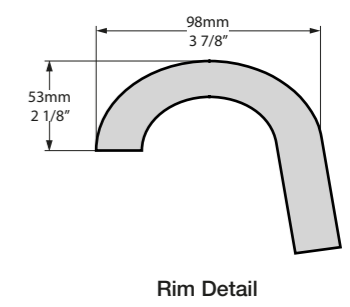

l = 1704mm/67 1/8"
w = 809mm/31 7/8"
h = 752mm/29 5/8"

○ ROX-N-SW-NO
■ PAINT-BATH
60kg

○ ROX-N-SW-NO 

CE  Massachusetts Code cUPC listing by IAPMO

Scottsdale, Arizona, USA

Photography by: Julianne Mckay, Pearl Blossom Photography