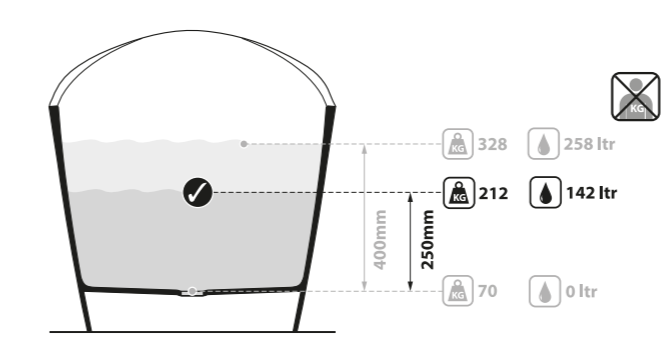

l = 1632mm/64¼"
 w = 794mm/31¼"
 h = 859mm/33⅞"

- AML-N-SW-NO
- ⊗ AMLM-N-SM-NO
- 🚰 PAINT-BATH
- 70kg

Related accessories

Amalfi 55
 Page 156

○ AML-N-SW-NO   AMLM-N-SM-NO 

  Massachusetts Code cUPC listing by IAPMO