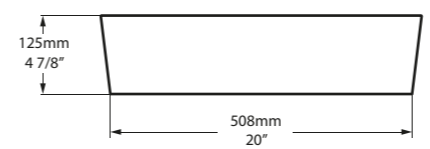

○ VB-IOS-54-NO ○ VB-IOS54M-SM-NO

CE Massachusetts Code cUPC listing by IAPMO

Top View

Front View

l = 540mm/21 1/4"
w = 362mm/14 1/4"
h = 125mm/4 7/8"
○ VB-IOS-54-NO
○ VB-IOS54M-SM-NO
PAINT-VB
7kg

SW QUARRYCAST™ White. SM QUARRYCAST™ Standard Matt.

Qc rich in Volcanic Limestone Personalise