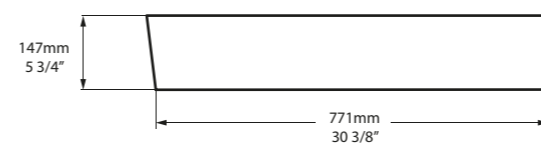

○ VB-IOS-80-NO

CE Massachusetts Code cUPC listing by IAPMO

Top View

Front View

Section AA

l = 810mm/31 7/8"
w = 432mm/17"
h = 147mm/5 3/4"

○ VB-IOS-80-NO
PAINT-VB
12kg

The ios 80 is a generous countertop basin designed to complement the ios bath. Also available in a smaller size - see ios 54. Explore our spectrum of RAL colours in gloss or matt finishes.

SW QUARRYCAST™ White.

rich in Volcanic Limestone

Personalise