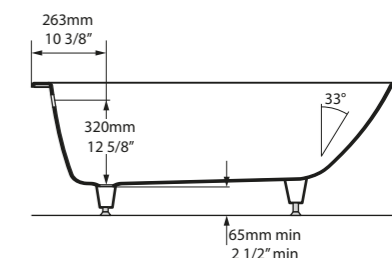

l = 1500mm/59"
w = 750mm/29 1/2"
h = 480-486mm/18 7/8-19 1/8"
○ KAL4-N-SW-NO
62kg

Kaldera 4 is ergonomically designed for maximum comfort and suitable for drop-in and undermount installations. Kaldera 4 brings clean lines and luxurious style to the bathroom, lending itself to both residential and hotel bathroom applications. Measuring a compact 1500mm, it is ideal for smaller spaces.