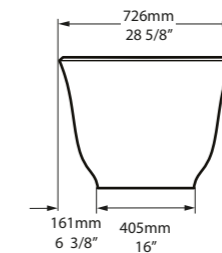

Amiata 1500

○ AMT1-N-SW-NO ○ AMT1M-N-SM-NO

CE Massachusetts Code: Pending
cUPC listing by IAPMO: Pending

Front View

Section AA

Amiata 1500 follows the same iconic design as the Amiata 1650, in a more compact footprint. Featuring a void space underneath for waste plumbing. Explore our spectrum of RAL colours in gloss or matt finishes.

l = 1519mm/59 3/4"
w = 726mm/28 5/8"
h = 550mm/21 5/8"

○ AMT1-N-SW-NO
○ AMT1M-N-SM-NO
PAINT-BATH
73kg

SW QUARRYCAST™ White.

SM QUARRYCAST™ Standard Matt.

QC rich in Volcanic Limestone™

Personalise