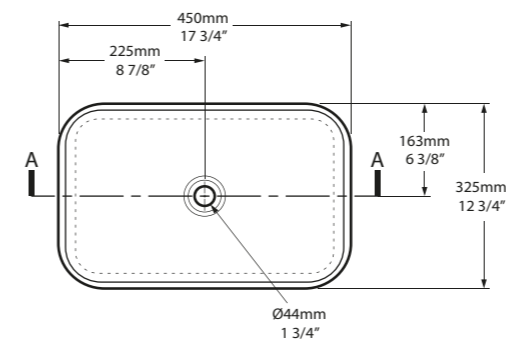

Top View

Section AA