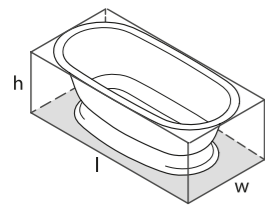

Design by: Edwina Boase

 QUARRYCAST™ White.

 rich in Volcanic Limestone™

Personalise

Elwick is a generous double-ended bath, mounted on a pedestal base to hide away the waste plumbing. Subtle rim detailing brings the traditional form into the modern day. Complemented by the Radford 51 basin (page 182). Explore our spectrum of RAL colours in gloss or matt finishes.