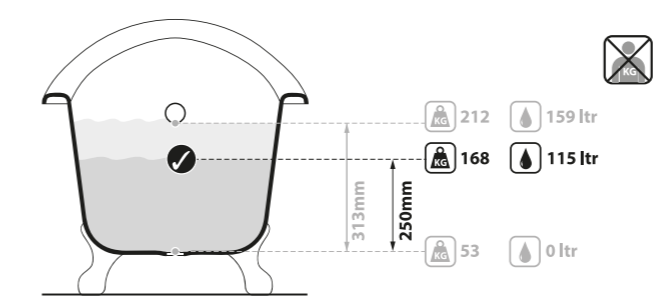

CE UPC Massachusetts Code cUPC listing by IAPMO

Tap holes can be drilled by installer
Armaturenlöcher können leicht vom Installateur gebohrt werden
Les trous de robinetterie peuvent être percés par l'installateur
Pueden ser perforados por el instalador
I fori per rubinetti possono essere perforati dall'installatore