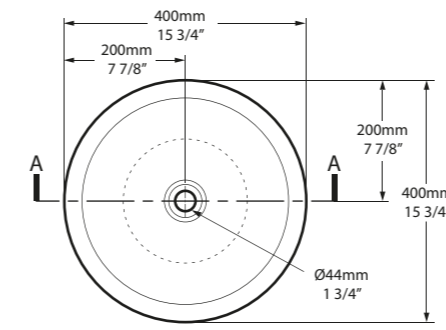

Top View

Rim Detail

Front View

Section AA

Side View

l = 400mm/15 3/4"
 w = 400mm/15 3/4"
 h = 123mm/4 7/8"
 ○ VB-DRA-40-NO
 PAINT-VB
 4kg

The Drayton 40 is a traditional countertop basin with subtle rim detailing. Designed to complement the Drayton freestanding bath. Explore our spectrum of RAL colours in gloss or matt finishes.