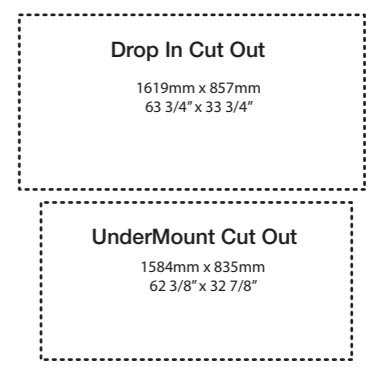

Kaldera 6

○ KAL6-N-SW-IO

CE UPC Massachusetts Code cUPC listing by IAPMO

Kaldera 6 is ergonomically designed for maximum comfort and suitable for drop-in and undermount installations. Kaldera 6 brings clean lines and luxurious style to the bathroom, lending itself to both residential and hotel bathroom applications. Kaldera 6 is the largest bath in the collection, measuring 1650mm.

1. 33° angle of recline;
   - Diamond cut edge - ideal for back-to-wall or corner installations;
   - Four adjustable feet for perfect levelling.
2. Also see the more compact Kaldera 4 and Kaldera 5 baths.

Please note: All baths in Australia come as standard without an overflow. When installed with an optional waste kit, the overflow hole needs to be drilled on site by an installer.

SW QUARRYCAST™ White.

QC rich in Volcanic Limestone