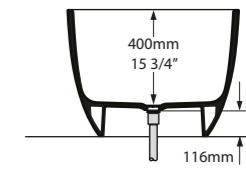

Barcelona 1700

○ BA2-N-SW-NO ○ BA2M-N-SM-NO

CE Massachusetts Code
cUPC listing by IAPMO

Section BB

Section AA

Barcelona 1700 is designed for the modern bathroom. At 1700mm long it is perfectly suited to master suites or family bathrooms. Previously called Barcelona 2, Barcelona 1700 now features a chamfered rim for head and neck comfort, improved lower back support, and a void space underneath for waste plumbing. Explore our spectrum of RAL colours in gloss or matt finishes.

l = 1700mm/66 7/8"
w = 808mm/31 3/4"
h = 539mm/21 1/4"

○ BA2-N-SW-NO
○ BA2M-N-SM-NO
PAINT-BATH
87kg

SW QUARRYCAST™ White.

SM QUARRYCAST™ Standard Matt.

Qc rich in Volcanic Limestone™

Personalise