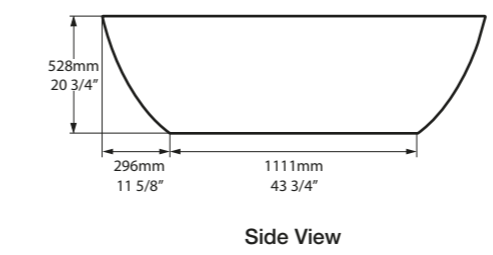

○ TER-N-SW-NO

CE Massachusetts Code cUPC listing by IAPMO

São Paulo, Brazil

Photography by: Isadora Fabian

Design by: Forma 011 Arquitetura + Design

SW QUARRYCAST™ White.

Qc rich in Volcanic Limestone™

Personalise