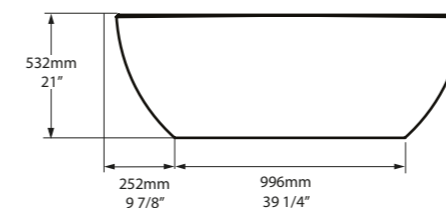

Barcelona 1500

○ BA1-N-SW-NO ○ BA1M-N-SM-NO

Massachusetts Code: Pending
cUPC listing by IAPMO: Pending

Side View

Section AA

Barcelona 1500 is a modern design statement for the smaller bathroom. Its smooth, pebble-shaped design features a chamfered rim for neck and arm comfort, and a void space underneath for waste plumbing. Explore our spectrum of RAL colours in gloss or matt finishes.

l = 1500mm/59"
w = 724mm/28 1/2"
h = 532mm/21"

○ BA1-N-SW-NO
○ BA1M-N-SM-NO
PAINT-BATH
80kg

SW QUARRYCAST™ White.

SM QUARRYCAST™ Standard Matt.

Personalise