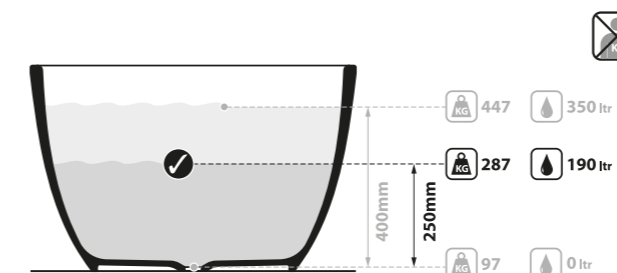

- SW QUARRYCAST™ White.
- SM QUARRYCAST™ Standard Matt.
- QC rich in Volcanic Limestone
- Personalise