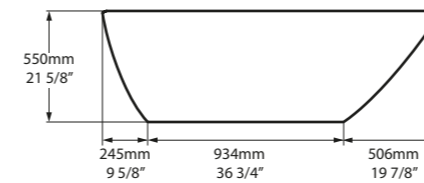

○ MO2-N-SW-NO ◉ MO2M-N-SM-NO

Massachusetts Code
cUPC listing by IAPMO

Side View

Mozzano 2 follows the same design as the Mozzano bath but in a larger size. Features a void space underneath for waste plumbing. Explore our spectrum of RAL colours in gloss or matt finishes.

l = 1685mm/66 3/8"
w = 759mm/29 7/8"
h = 550mm/21 5/8"

○ MO2-N-SW-NO
◉ MO2M-N-SM-NO
 PAINT-BATH
84kg

SW QUARRYCAST™ White.

SM QUARRYCAST™ Standard Matt.

QC rich in Volcanic Limestone

Personalise