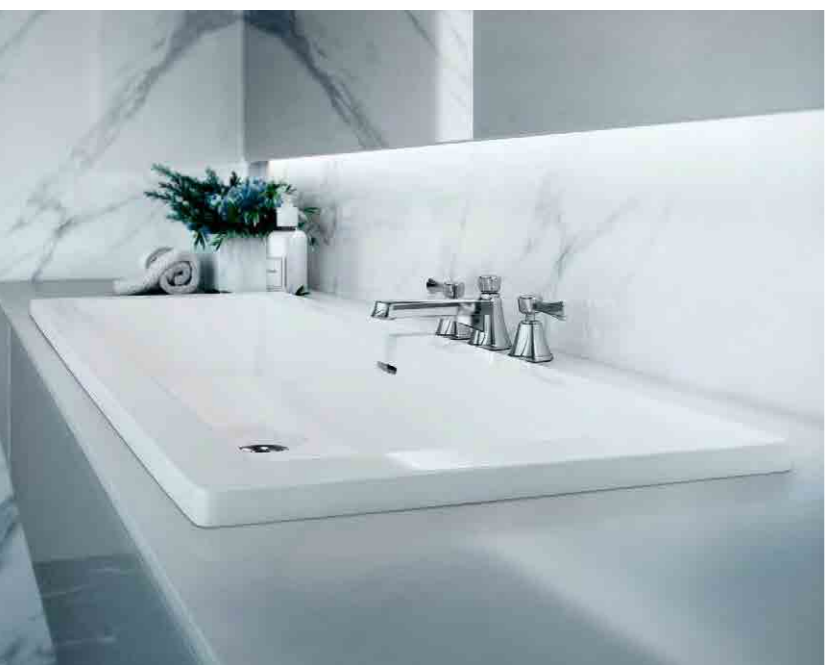

The largest of our Rossendale basins. A long, shallow basin that can be dropped in or undermounted. Features an internal overflow. Available in three sizes - see also Rossendale 91 and Rossendale 107.