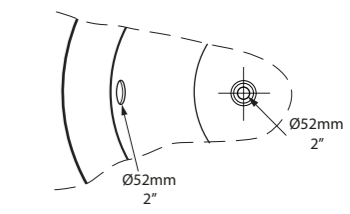

l = 1704mm/67 1/8"
w = 809mm/31 7/8"
h = 752mm/29 5/8"

○ ROX-N-SW-NO
■ PAINT-BATH
60kg

○ ROX-N-SW-NO 

CE  Massachusetts Code cUPC listing by IAPMO

Scottsdale, Arizona, USA

Photography by: Julianne Mckay, Pearl Blossom Photography