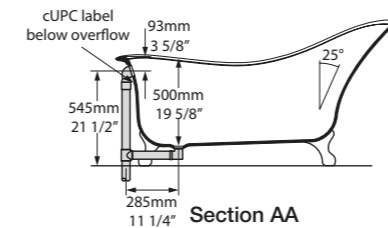

l = 1685mm/66³/₈"
 w = 842mm/33¹/₈"
 h = 850mm/33¹/₂"

○ DRA-N-SW-NO
 ■ PAINT-BATH
 63kg

Related accessories

Candella 100
 Page 212

Anatolia 55
 Page 222

○ DRA-N-SW-NO 

Top View

Side View