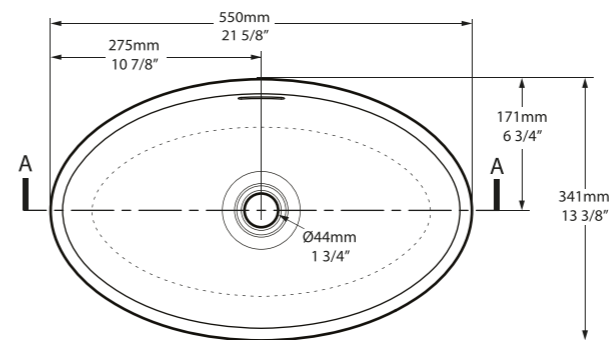

Top View

Side View

Front View

Section AA