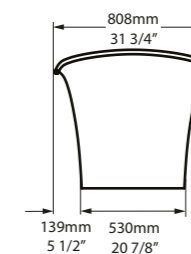

Toulouse 1800

○ TOU-N-SW-NO ◉ TOUM-N-SM-NO

CE Massachusetts Code: Pending
cUPC listing by IAPMO: Pending

Front View

Section AA

l = 1811mm/71 1/4"
w = 808mm/31 3/4"
h = 715mm/28 1/8"

○ TOU-N-SW-NO
◉ TOUM-N-SM-NO
PAINT-BATH
69kg

SW QUARRYCAST™ White. SM QUARRYCAST™ Standard Matt.

Qc rich in Volcanic Limestone™

Personalise