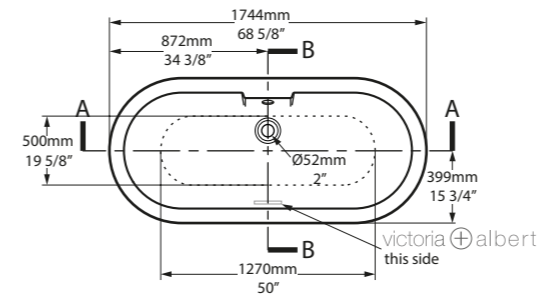

l = 1744mm/68 7/8"
 w = 798mm/31 3/8"
 h = 646mm/25 5/8"

○ CHE-N-SW-NO
 ■ PAINT-BATH
 61kg

Related accessories

Lario 100 Solo
 Page 198

○ CHE-N-SW-NO

Top View

Side View

Section AA