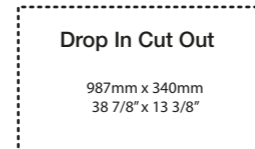

l = 916mm/36 1/8"
w = 382mm/15"
h = 148mm/5 7/8"

○ DU-ROS-91-IO
9kg

SW QUARRYCAST™ White.

QC rich in
Volcanic
Limestone

Rossendale 107

○ DU-ROS-107-IO 

CE  Massachusetts Code
cUPC listing by IAPMO

Front View