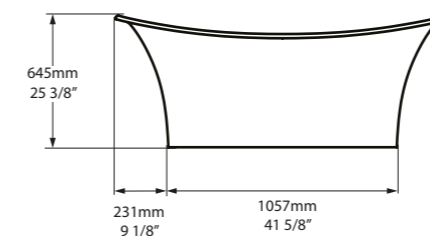

Toulouse 1500

○ TO1-N-SW-NO ○ TO1M-N-SM-NO

CE Massachusetts Code: Pending
cUPC listing by IAPMO: Pending

Side View

Section AA

Toulouse 1500 bears all the hallmarks of the classic Toulouse bath; an elegant rolled rim, with a seamless design that falls to the floor. Toulouse 1500 is perfect for smaller bathrooms where space is at a premium. The bath also features a void space underneath for waste plumbing. Explore our spectrum of RAL colours in gloss or matt finishes.

l = 1519mm/59 3/4"
w = 744mm/29 1/4"
h = 645mm/25 3/8"

○ TO1-N-SW-NO
○ TO1M-N-SM-NO
PAINT-BATH
59kg

SW QUARRYCAST™ White. **SM** QUARRYCAST™ Standard Matt.

rich in Volcanic Limestone™ Personalise