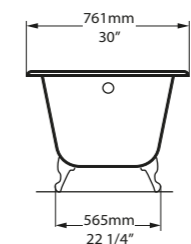

○ WES-N-SW-NO

CE Massachusetts Code
cUPC listing by IAPMO

Tap holes can be drilled by installer
Armaturenlöcher können leicht vom Installateur gebohrt werden
Les trous de robinetterie peuvent être percés par l'installateur
Pueden ser perforados por el instalador
I fori per rubinetti possono essere perforati dall'installatore

Front View

Rim Detail

São Paulo, Brazil

Photography by: Ronaldo Rizzutti

Architecture: Andrea Murao

Qc rich in Volcanic Limestone™

SW QUARRYCAST™ White.

Qc rich in Volcanic Limestone™

Personalise