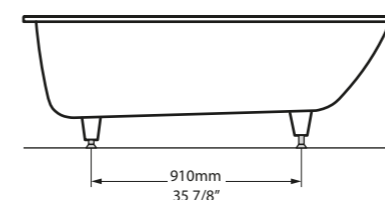

l = 1500mm/59"
w = 750mm/29 1/2"
h = 480-486mm/18 7/8-19 1/8"
○ KAL4-N-SW-NO
62kg

Kaldera 4 is ergonomically designed for maximum comfort and suitable for drop-in and undermount installations. Kaldera 4 brings clean lines and luxurious style to the bathroom, lending itself to both residential and hotel bathroom applications. Measuring a compact 1500mm, it is ideal for smaller spaces.