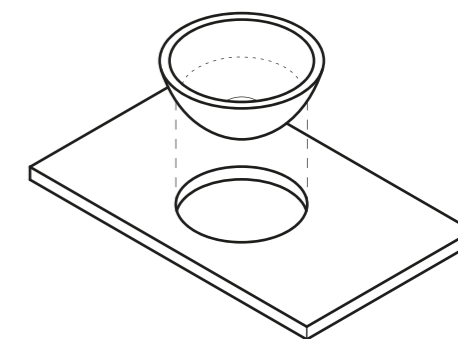

Semi Recessed