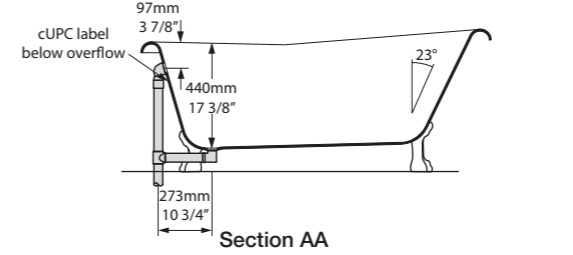

l = 1704mm/67 1/8"
w = 809mm/31 7/8"
h = 752mm/29 5/8"

○ ROX-N-SW-NO
■ PAINT-BATH
60kg

○ ROX-N-SW-NO 

CE  Massachusetts Code cUPC listing by IAPMO

Scottsdale, Arizona, USA

Photography by: Julianne Mckay, Pearl Blossom Photography