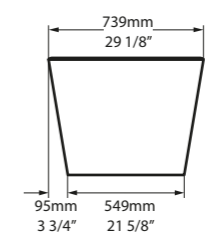

Vetralla 1500

○ VET-N-SW-NO   ○ VETM-N-SM-NO

CE Massachusetts Code
cUPC listing by IAPMO

Front View

l = 1493mm/58 3/4"
w = 739mm/29 1/8"
h = 560mm/22"
○ VET-N-SW-NO
○ VETM-N-SM-NO
PAINT-BATH
64kg

SW QUARRYCAST™ White.   **SM** QUARRYCAST™ Standard Matt.   **Qc** rich in Volcanic Limestone™   Personalise