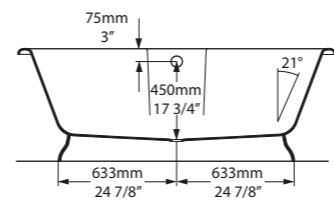

○ YOR-N-SW-NO + YOR-B-SW

CE Massachusetts Code
cUPC listing by IAPMO

Tap holes can be drilled by installer
Armaturenlöcher können leicht vom Installateur gebohrt werden
Les trous de robinetterie peuvent être percés par l'installateur
Pueden ser perforados por el instalador
I fori per rubinetti possono essere perforati dall'installatore

Section AA

London, UK

Photography by: Kasia Fizer

Design by: Jess Hurrell

SW QUARRYCAST™ White.

Qc rich in Volcanic Limestone™

Personalise