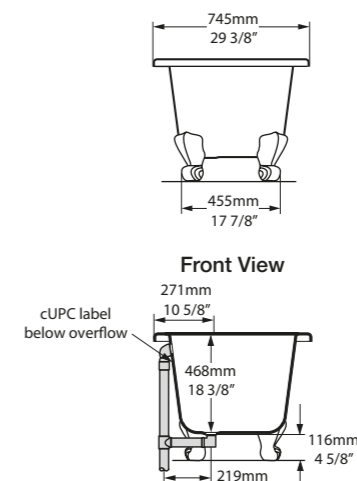

Killara, New South Wales, Australia

Photography by: Mitchell Fong

Design by: Rocco Revolution

○ RIC-N-SW-NO

Section BB

Rim Detail

Tap holes can be drilled by installer
Armaturenlöcher können leicht vom Installateur gebohrt werden
Les trous de robinetterie peuvent être percés par l'installateur
Pueden ser perforados por el instalador
I fori per rubinetti possono essere perforati dall'installatore

Massachusetts Code
cUPC listing by IAPMO

QUARRYCAST™ White.

rich in
Volcanic
Limestone™

Personalise