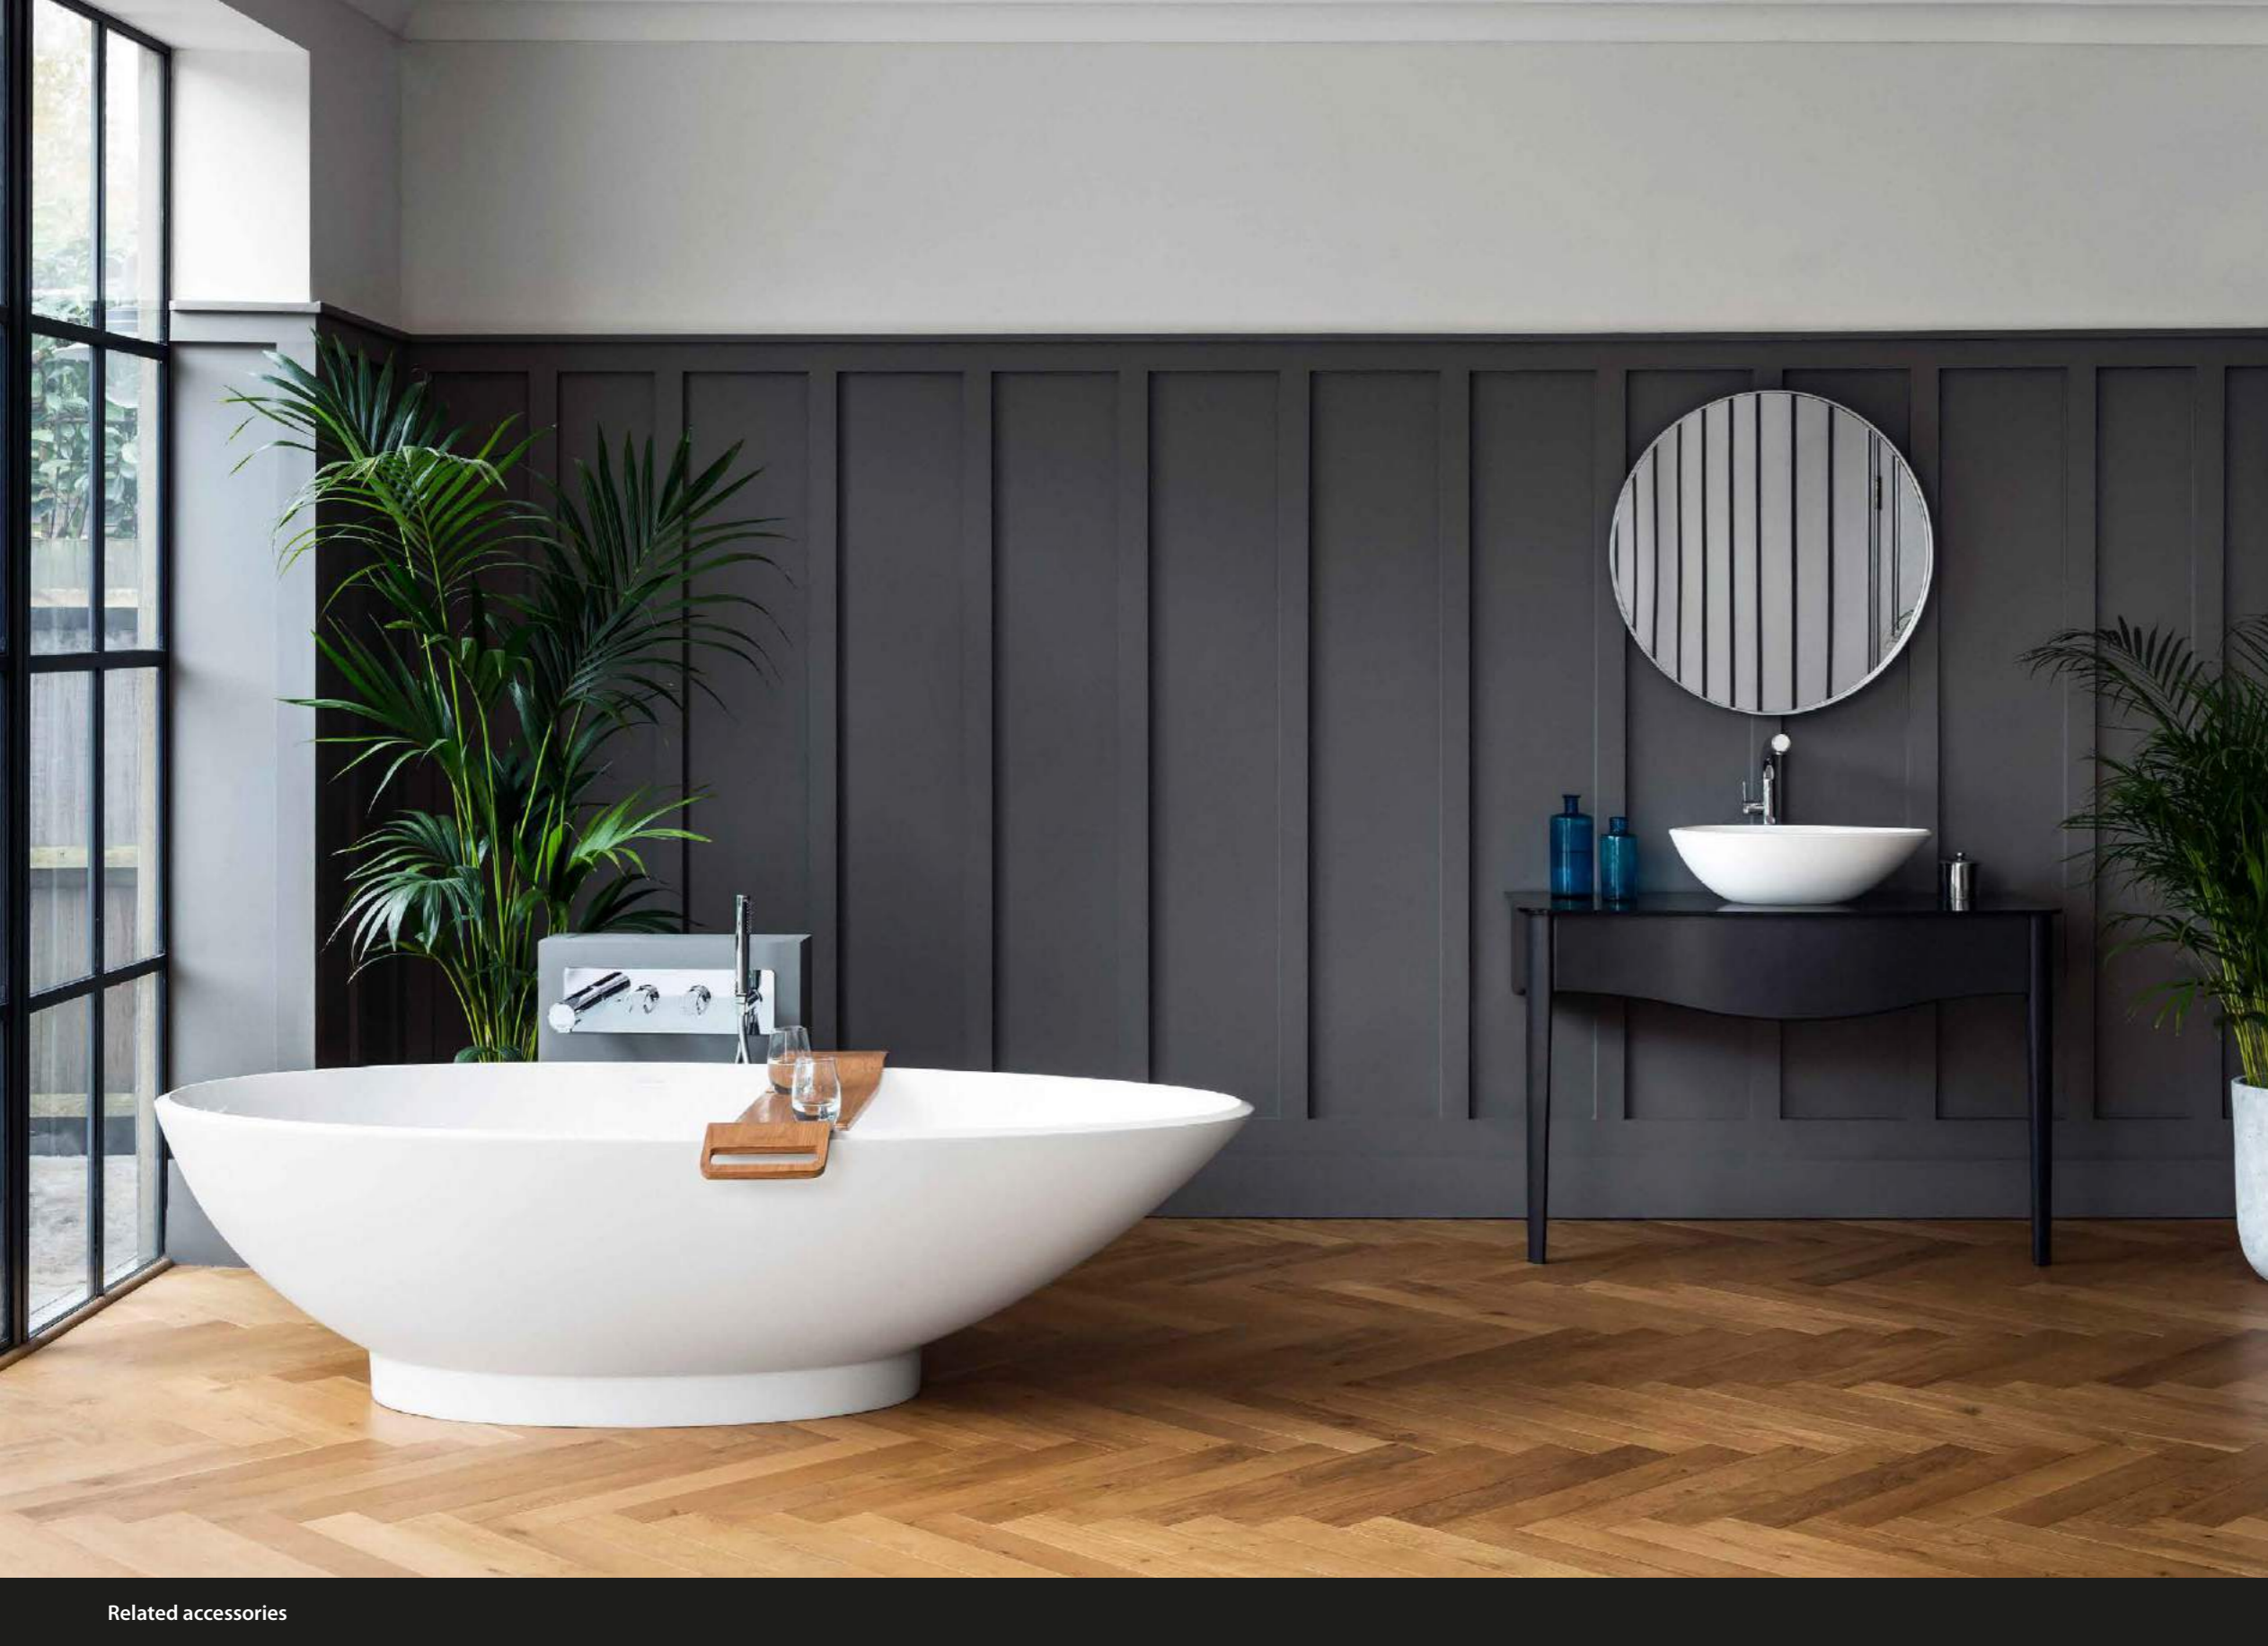

Boldly conceived as a low slung shell, the Napoli adds drama and architectural interest to a modern bathroom. Complemented by the Napoli 57 basin (page 180). Explore our spectrum of RAL colours in gloss or matt finishes.

l = 1900mm/74¾"
w = 845mm/33¼"
h = 503mm/19¾"

- NAP-N-SW-NO
- Ⓜ NAPM-N-SM-NO
- 🔧 PAINT-BATH
- 71kg

Related accessories

Napoli 57
Page 180

Tombolo 10
Page 234