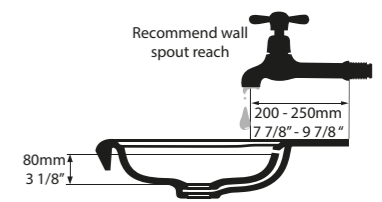

Lario 100 Solo

○ DB-LAR-N-100-IO DB-LAR-1TH-100-IO DB-LAR-3TH-100-IO

DB-LAR-N-100-IO
DB-LAR-1TH-100-IO
DB-LAR-3TH-100-IO

A traditional basin with subtle rim detailing that can be dropped in to a countertop of choice. Features an internal overflow. Designed by Meneghello Paoletti Associati.

l = 999mm/39 3/8"
w = 479mm/18 7/8"
h = 135mm/5 3/8"

○ DB-LAR-N-100-IO
○ DB-LAR-1TH-100-IO
○ DB-LAR-3TH-100-IO
18kg

SW QUARRYCAST™ White.