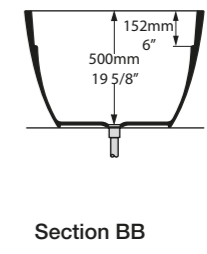

○ TER-N-SW-NO

CE Massachusetts Code cUPC listing by IAPMO

São Paulo, Brazil

Photography by: Isadora Fabian

Design by: Forma 011 Arquitetura + Design

SW QUARRYCAST™ White.

Qc rich in Volcanic Limestone™

Personalise