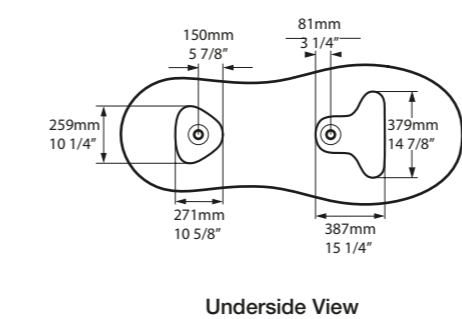

○ CAB-N-SW-NO

Massachusetts Code
cUPC listing by IAPMO
Registered Design

Austin, Texas, USA

Photography by: Casey Dunn
Design by: Alterstudio Architecture

QUARRYCAST™ White.

rich in
Volcanic
Limestone™

Personalise