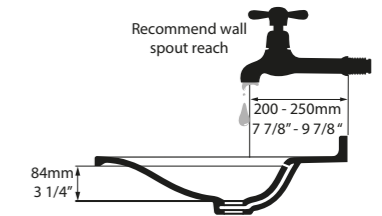

Candella 114

CAN-114-N-PC CAN-114-1TH-PC CAN-114-3TH-PC

Section AA

Tap holes can be drilled by installer
Armaturenlöcher können leicht vom Installateur gebohrt werden
Les trous de robinetterie peuvent être percés par l'installateur
Pueden ser perforados por el instalador
I fori per rubinetti possono essere perforati dall'installatore

CAN-114-N-PC

CAN-114-1TH-PC

CAN-114-3TH-PC

l = 1145mm/45 1/8"
w = 579mm/22 3/4"
h = 896mm/35 1/4"

CAN-114-N-PC
CAN-114-1TH-PC
CAN-114-3TH-PC
42.5kg

Polished Chrome washstand topped with a Mandello 114 Solo basin.

- Option to order with or without tap holes;
- Two legs with elegantly formed details;
- Towel rail and a toughened glass shelf for storage;
- Wall anchors included.