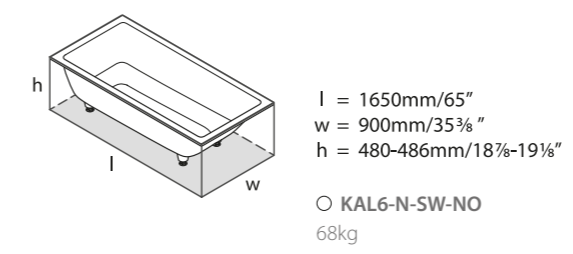

Kaldera 6

○ KAL6-N-SW-IO

CE UPC Massachusetts Code cUPC listing by IAPMO

Kaldera 6 is ergonomically designed for maximum comfort and suitable for drop-in and undermount installations. Kaldera 6 brings clean lines and luxurious style to the bathroom, lending itself to both residential and hotel bathroom applications. Kaldera 6 is the largest bath in the collection, measuring 1650mm.

1. 33° angle of recline;
   - Diamond cut edge - ideal for back-to-wall or corner installations;
   - Four adjustable feet for perfect levelling.
2. Also see the more compact Kaldera 4 and Kaldera 5 baths.

Please note: All baths in Australia come as standard without an overflow. When installed with an optional waste kit, the overflow hole needs to be drilled on site by an installer.

SW QUARRYCAST™ White.

QC rich in Volcanic Limestone