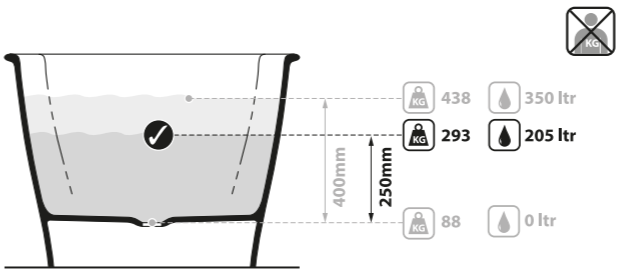

○ PEM-N-SW-NO

SW QUARRYCAST™ White.

QC rich in Volcanic Limestone™

Personalise