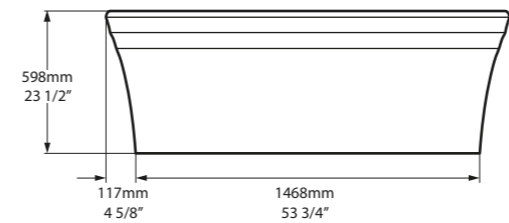

l = 1702mm/67"
w = 801mm/31½"
h = 598mm/23½"

○ WAR-N-SW-NO
🔧 PAINT-BATH
85kg

○ WAR-N-SW-NO

CE Massachusetts Code cUPC listing by IAPMO

Top View

Front View

Section BB

Side View