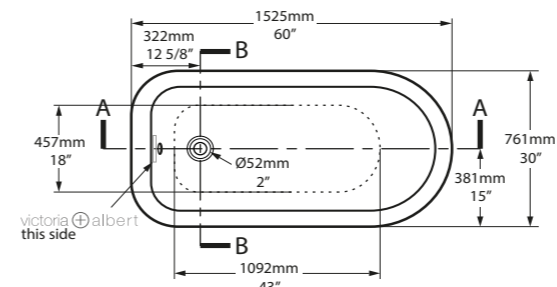

○ WES-N-SW-NO

CE Massachusetts Code
cUPC listing by IAPMO

Tap holes can be drilled by installer
Armaturenlöcher können leicht vom Installateur gebohrt werden
Les trous de robinetterie peuvent être percés par l'installateur
Pueden ser perforados por el instalador
I fori per rubinetti possono essere perforati dall'installatore

Top View

Rim Detail

São Paulo, Brazil

Photography by: Ronaldo Rizzutti

Architecture: Andrea Murao

Qc rich in Volcanic Limestone™

SW QUARRYCAST™ White.

Qc rich in Volcanic Limestone™

Personalise