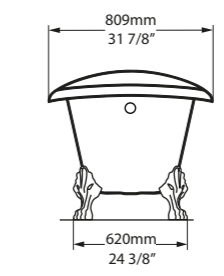

l = 1704mm/67 1/8"
w = 809mm/31 7/8"
h = 752mm/29 5/8"

○ ROX-N-SW-NO
■ PAINT-BATH
60kg

○ ROX-N-SW-NO 

CE  Massachusetts Code cUPC listing by IAPMO

Scottsdale, Arizona, USA

Photography by: Julianne Mckay, Pearl Blossom Photography