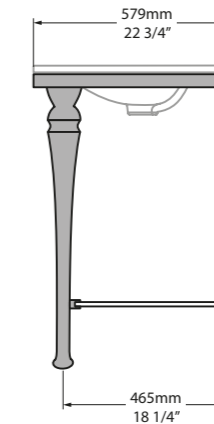

Candella 114

CAN-114-N-PC CAN-114-1TH-PC CAN-114-3TH-PC

Side view

Tap holes can be drilled by installer
Armaturenlöcher können leicht vom Installateur gebohrt werden
Les trous de robinetterie peuvent être percés par l'installateur
Pueden ser perforados por el instalador
I fori per rubinetti possono essere perforati dall'installatore

CAN-114-N-PC

CAN-114-1TH-PC

CAN-114-3TH-PC

l = 1145mm/45 1/8"
w = 579mm/22 3/4"
h = 896mm/35 1/4"

CAN-114-N-PC
CAN-114-1TH-PC
CAN-114-3TH-PC
42.5kg

Polished Chrome washstand topped with a Mandello 114 Solo basin.

- Option to order with or without tap holes;
- Two legs with elegantly formed details;
- Towel rail and a toughened glass shelf for storage;
- Wall anchors included.