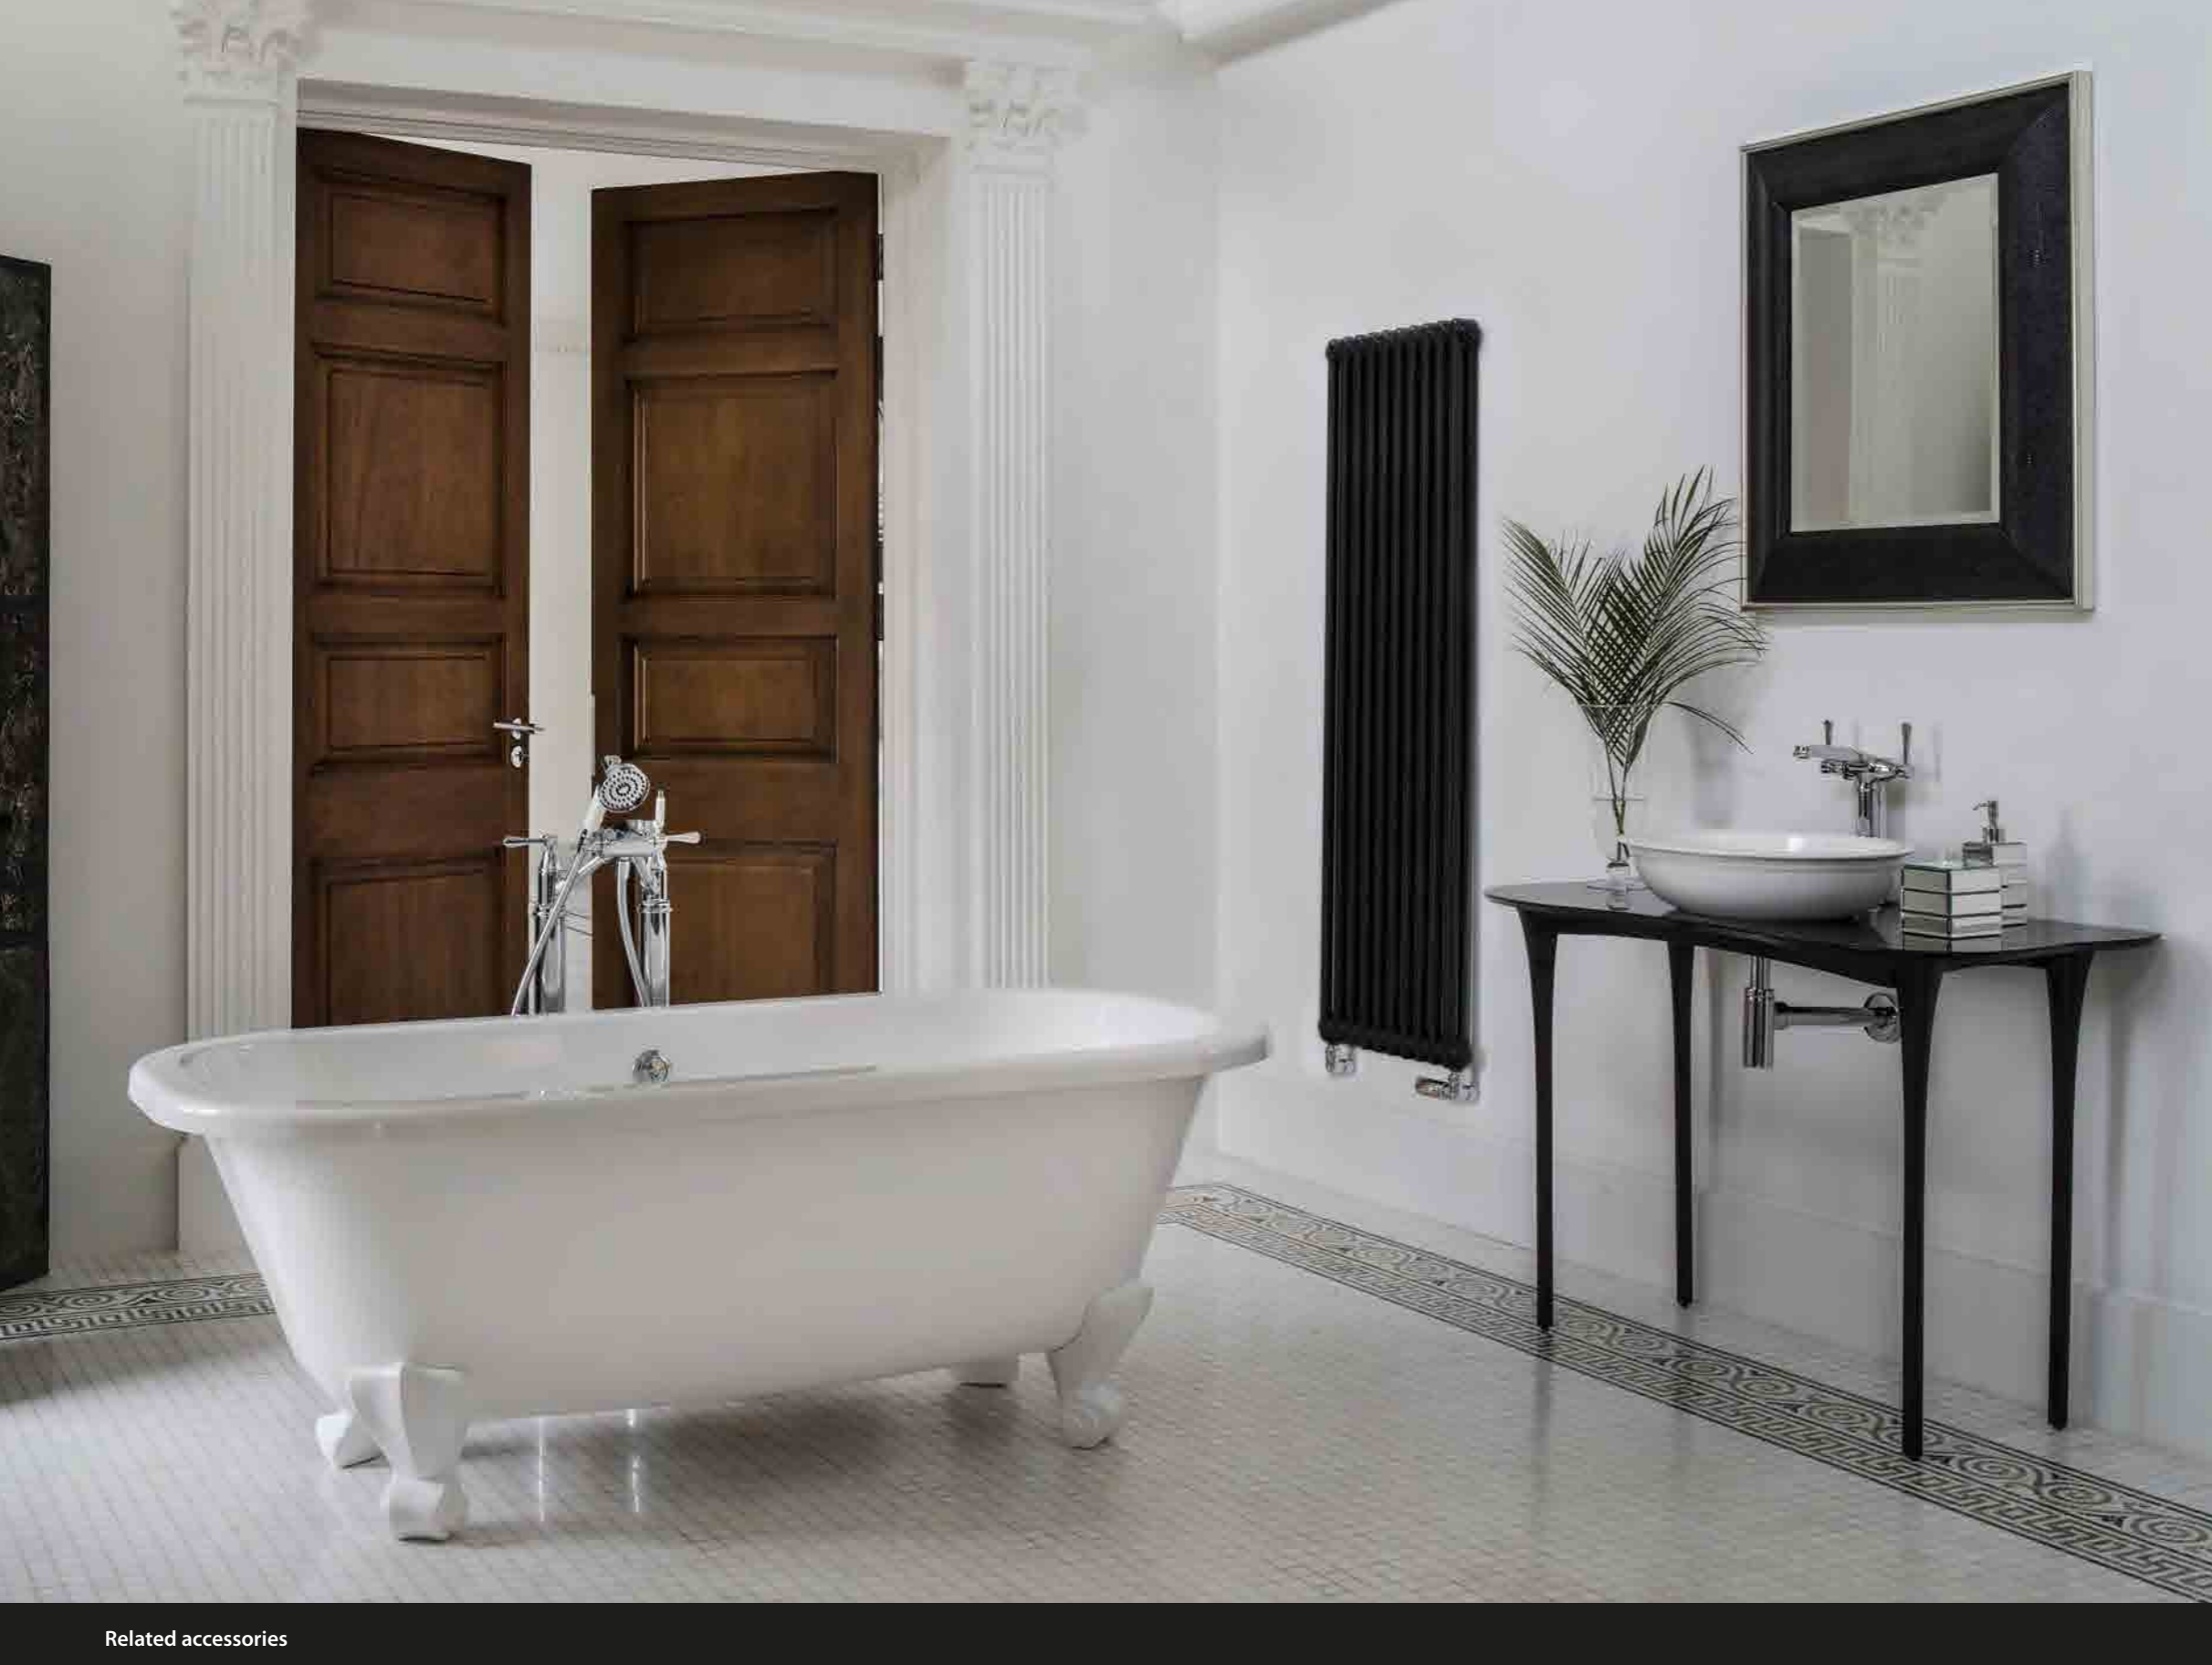

Personalise

An elegant double-ended roll-top bath featuring Art Deco feet. International styling suits modern or period settings. Explore our spectrum of RAL colours in gloss or matt finishes.

Qc rich in Volcanic Limestone™