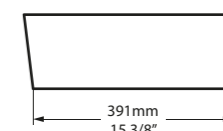

○ VB-IOS-80-NO

CE Massachusetts Code cUPC listing by IAPMO

Top View

Side View

Section AA

l = 810mm/31 7/8"
w = 432mm/17"
h = 147mm/5 3/4"

○ VB-IOS-80-NO
PAINT-VB
12kg

The ios 80 is a generous countertop basin designed to complement the ios bath. Also available in a smaller size - see ios 54. Explore our spectrum of RAL colours in gloss or matt finishes.

SW QUARRYCAST™ White.

rich in Volcanic Limestone

Personalise