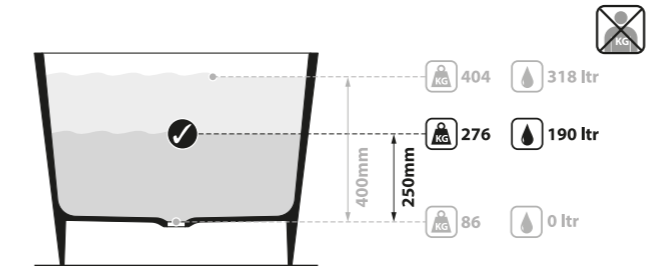

○ IOS-N-SW-NO ○ IOSM-N-SM-NO

CE Massachusetts Code cUPC listing by IAPMO

Brighton, Victoria, Australia

Photography by: Dave Kulesza

Design by: Mckimm

SW QUARRYCAST™ White. **SM** QUARRYCAST™ Standard Matt.

Qc rich in Volcanic Limestone™

Personalise