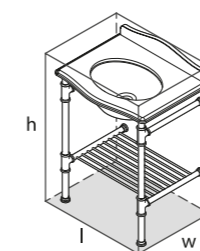

l = 610mm/24"
w = 494mm/19 1/2"
h = 945mm/37 1/4"

MET-61-Qxx-N-PC
MET-61-Qxx-1TH-PC
MET-61-Qxx-3TH-PC
31kg