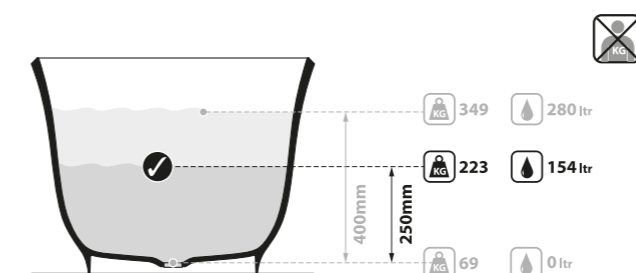

The award-winning Amiata 1650 creates an elegant design statement in modern or traditional bathrooms. Complemented by the Amiata 60 basin (page 158). Explore our spectrum of RAL colours in gloss or matt finishes.

l = 1645mm/64 3/4"
w = 800mm/31 1/2"
h = 611mm/24"

○ AMT-N-SW-NO
○ AMTM-N-SM-NO
PAINT-BATH
69kg

SW QUARRYCAST™ White.

SM QUARRYCAST™ Standard Matt.

QC rich in Volcanic Limestone

Personalise