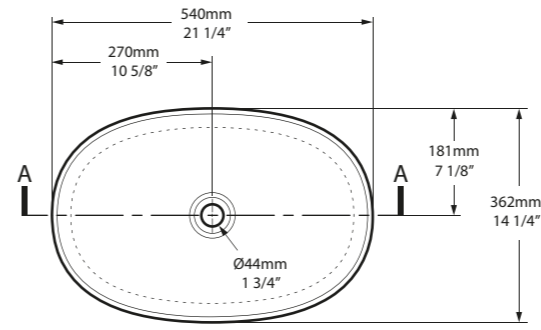

○ VB-IOS-54-NO ○ VB-IOS54M-SM-NO

CE Massachusetts Code cUPC listing by IAPMO

Top View

l = 540mm/21 1/4"
w = 362mm/14 1/4"
h = 125mm/4 7/8"
○ VB-IOS-54-NO
○ VB-IOS54M-SM-NO
PAINT-VB
7kg

SW QUARRYCAST™ White. SM QUARRYCAST™ Standard Matt.

Qc rich in Volcanic Limestone Personalise