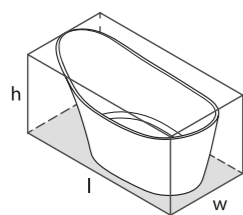

Softly contoured sides flow gracefully uncluttered by waste pipe work and an extended backrest provides full head support; essential for those long luxurious soaks. Complemented by the Amalfi 55 basin (page 156). Explore our spectrum of RAL colours in gloss or matt finishes.

l = 1632mm/64¼"
w = 794mm/31¼"
h = 859mm/33⅞"

- AML-N-SW-NO
- ⊗ AMLM-N-SM-NO
- 🚰 PAINT-BATH
- 70kg

Related accessories

Amalfi 55
Page 156