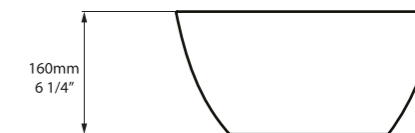

Corvara 55

○ VB-COR-55-IO   ■ VB-COR55M-SM-IO

CE Massachusetts Code
cUPC listing by IAPMO

Top View

Side View

Front View

Section AA

The Corvara vessel basin blends clean lines and smooth curves in an organic shape that elicits feelings of calm and serenity, complementing its namesake bath. Explore our spectrum of RAL colours in gloss or matt finishes.

l = 550mm/21 5/8"
w = 341mm/13 3/8"
h = 160mm/6 1/4"

○ VB-COR-55-NO
■ VB-COR554-M-SM-NO
PAINT-VB
7kg

SW QUARRYCAST™ White.

SM QUARRYCAST™ Standard Matt.

Qc rich in Volcanic Limestone

Personalise