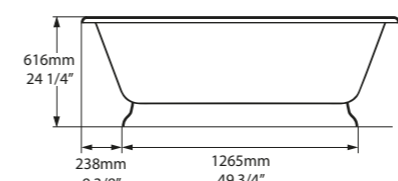

○ YOR-N-SW-NO + YOR-B-SW

CE Massachusetts Code
cUPC listing by IAPMO

Tap holes can be drilled by installer
Armaturenlöcher können leicht vom Installateur gebohrt werden
Les trous de robinetterie peuvent être percés par l'installateur
Pueden ser perforados por el instalador
I fori per rubinetti possono essere perforati dall'installatore

Side View

London, UK

Photography by: Kasia Fizer

Design by: Jess Hurrell

SW QUARRYCAST™ White.

Qc rich in Volcanic Limestone™

Personalise