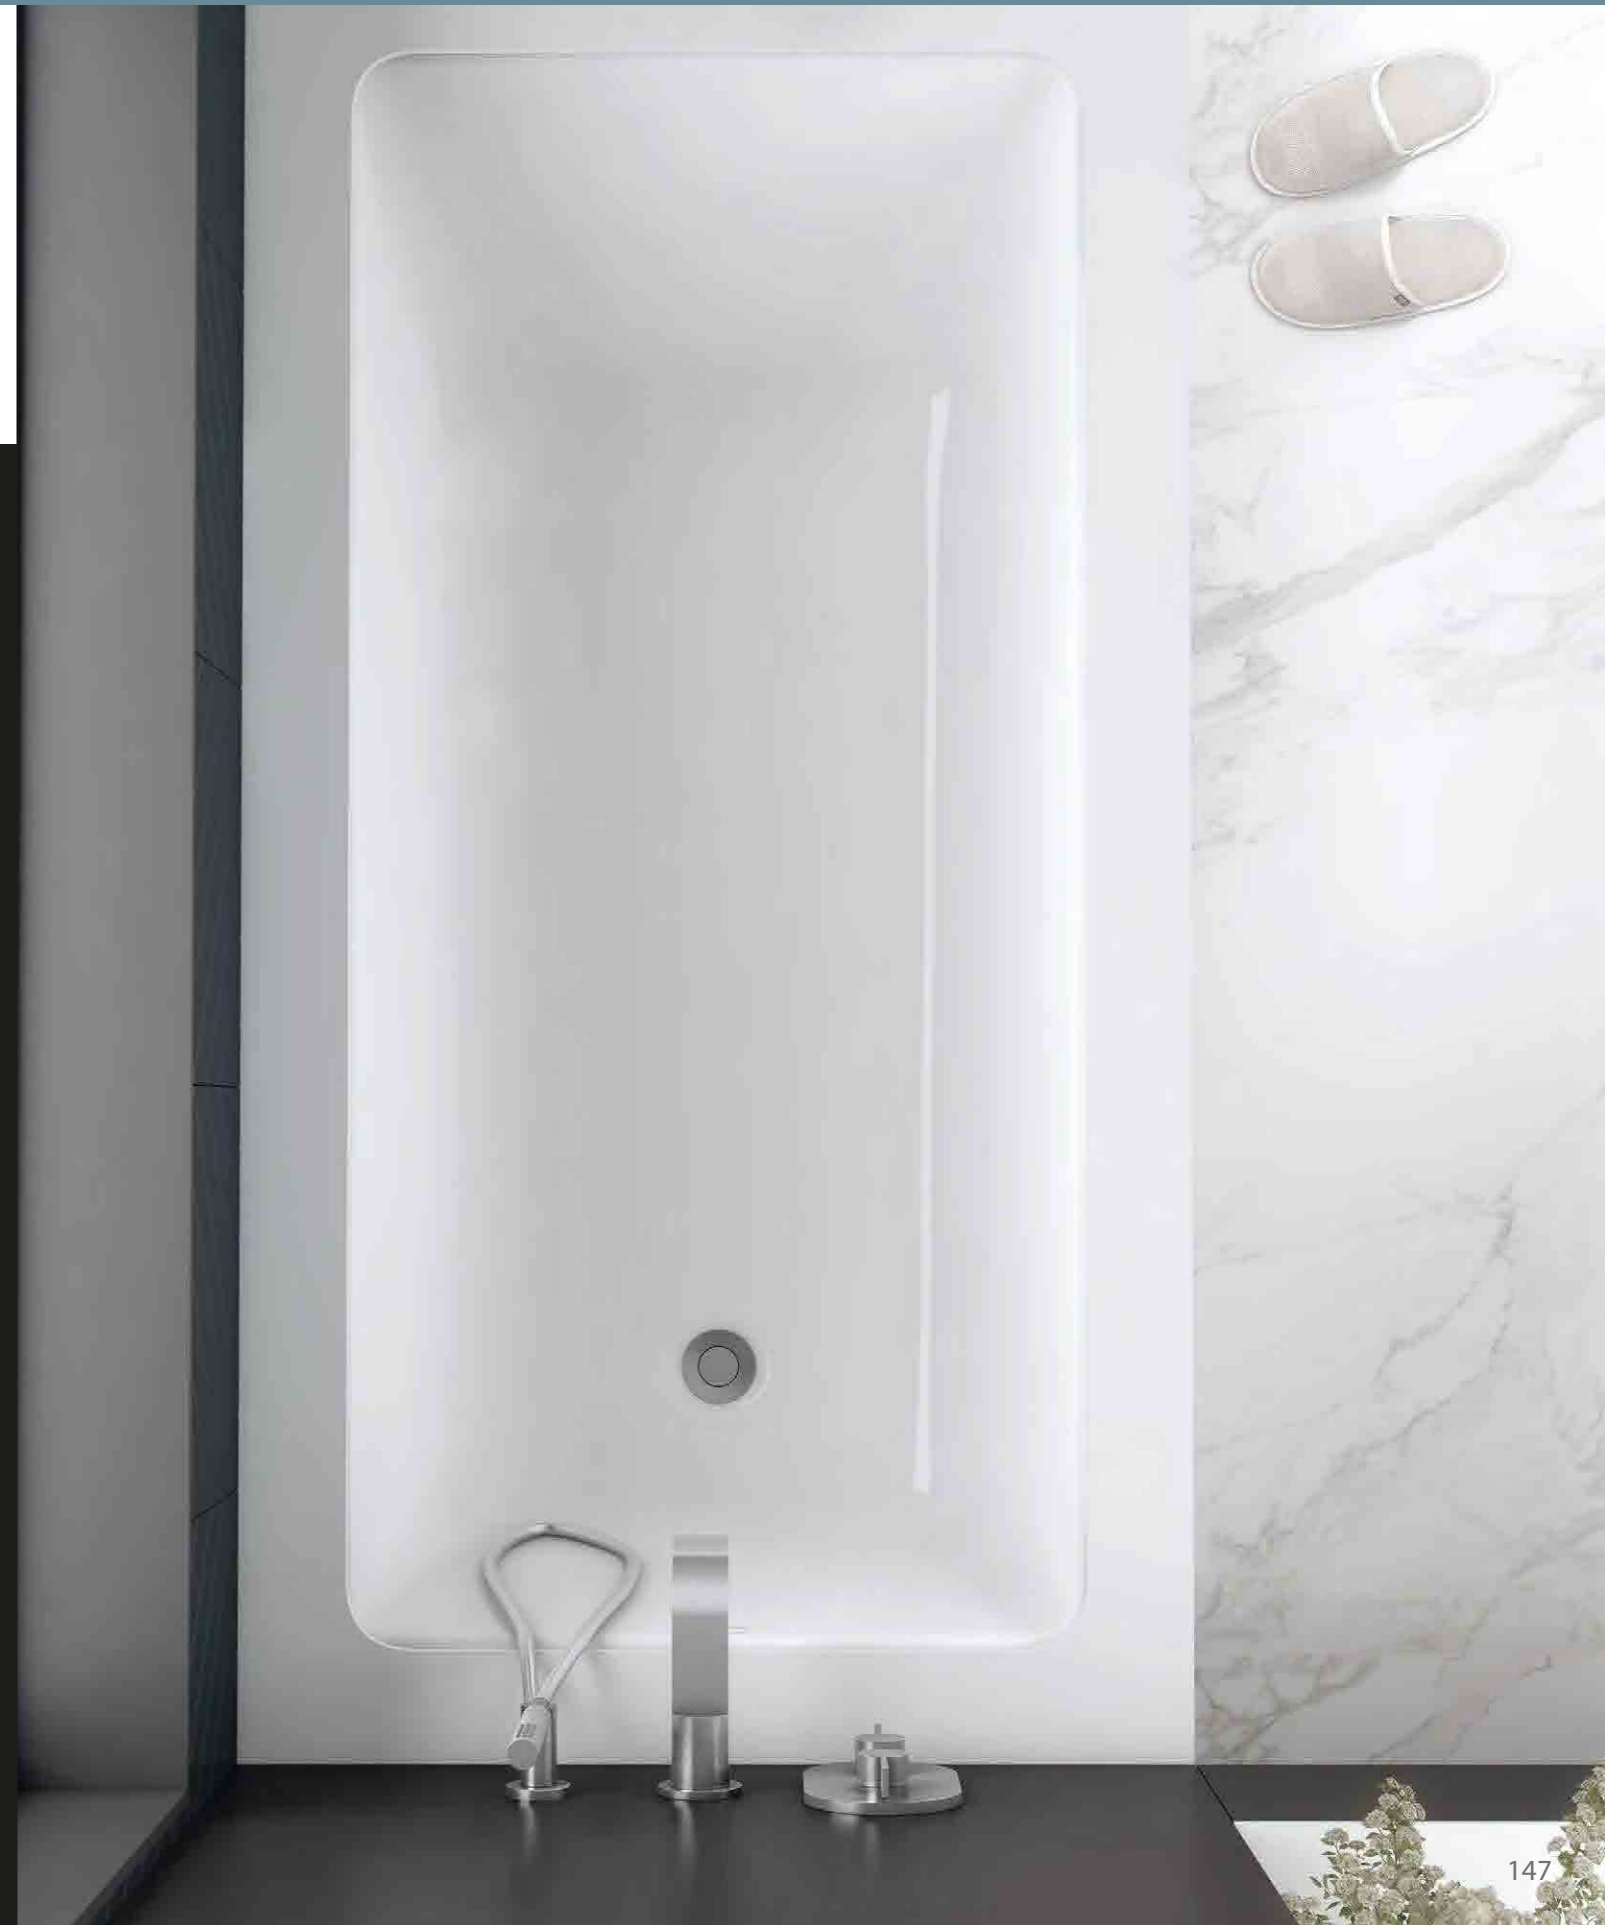

Built-in baths

Our built-in baths have been cleverly conceived, delivering all the benefits of our unique QUARRYCAST™ material in a package that makes drop-in, undermount or alcove installation easy.

Kaldera 4
1500 x 750
Page 148

Kaldera 5
1500 x 800
Page 150

Kaldera 6
1650 x 900
Page 152

Drop-in	✓	✓	✓
Undermount	✓	✓	✓