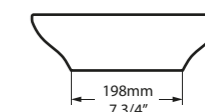

Cabrits 55

○ VB-CAB-55-NO

CE Massachusetts Code
cUPC listing by IAPMO

Side View

l = 550mm/21 5/8"
w = 340mm/13 3/8"
h = 100mm/3 7/8"

○ VB-CAB-55-NO
PAINT-VB
6kg

SW QUARRYCAST™ White.

Qc rich in
Volcanic
Limestone™

Personalise