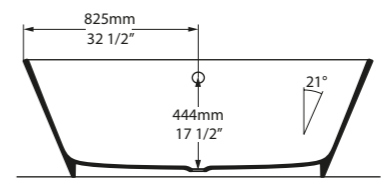

Vetralla 1650

○ VE2-N-SW-NO ○ VE2M-N-SM-NO

CE Massachusetts Code cUPC listing by IAPMO

Section AA

l = 1650mm/65"
w = 727mm/28 5/8"
h = 550mm/21 5/8"
○ VE2-N-SW-NO
○ VE2M-N-SM-NO
PAINT-BATH
69kg

SW QUARRYCAST™ White. SM QUARRYCAST™ Standard Matt.

Personalise