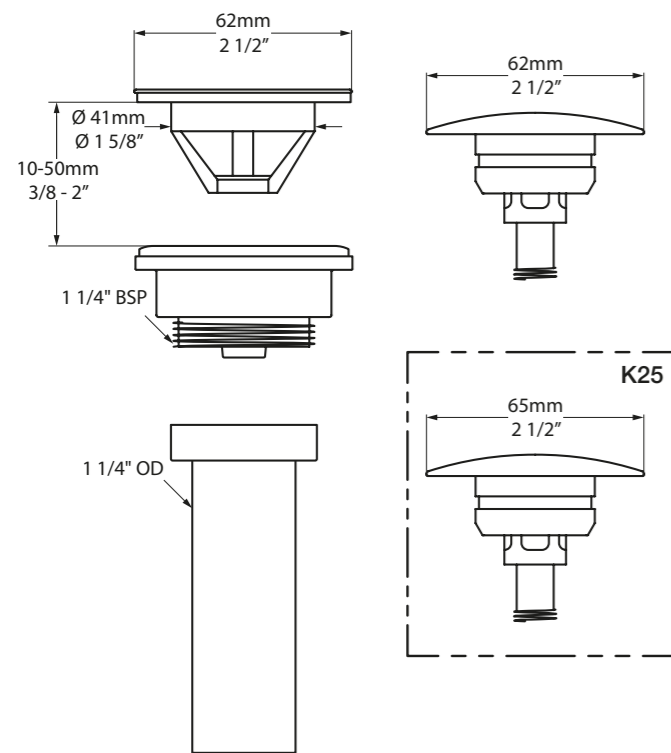

Kit 25

Kit 25

Universal basin drain with 'push control' plug.

K-25-xx