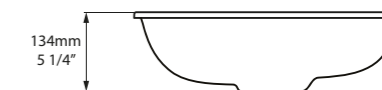

l = 560mm/22"
w = 358mm/14 1/8"
h = 139mm/5 1/2"
○ UB-KAL-56-IO
5kg

SW QUARRYCAST™ White.

QC rich in
Volcanic
Limestone

Kaldera 62

○ UB-KAL-62-IO 

CE  Massachusetts Code
cUPC listing by IAPMO

The Kaldera 62 is the largest of the Kaldera undermount basins. Rectangular in shape, it is designed to match the Kaldera built-in bath collection but naturally complements other models. Features an internal overflow. Also available in a smaller size - see Kaldera 56.