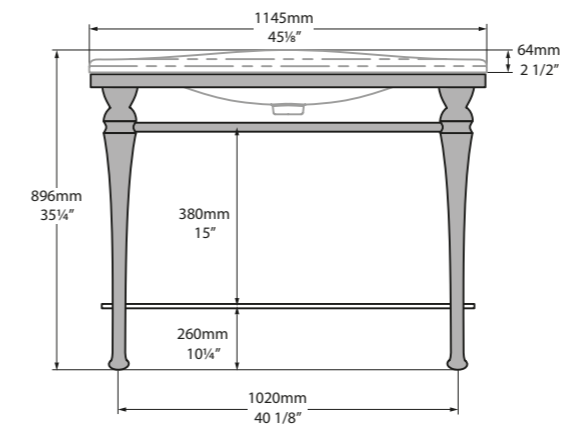

Candella 114

CAN-114-N-PC CAN-114-1TH-PC CAN-114-3TH-PC

Front view