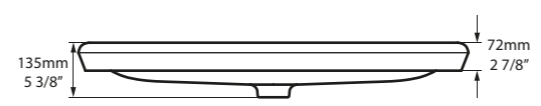

Lario 100 Solo

○ DB-LAR-N-100-IO DB-LAR-1TH-100-IO DB-LAR-3TH-100-IO

DB-LAR-N-100-IO
DB-LAR-1TH-100-IO
DB-LAR-3TH-100-IO

Front View

A traditional basin with subtle rim detailing that can be dropped in to a countertop of choice. Features an internal overflow. Designed by Meneghello Paoletti Associati.

l = 999mm/39 3/8"
w = 479mm/18 7/8"
h = 135mm/5 3/8"

○ DB-LAR-N-100-IO
○ DB-LAR-1TH-100-IO
○ DB-LAR-3TH-100-IO
18kg

SW QUARRYCAST™ White.