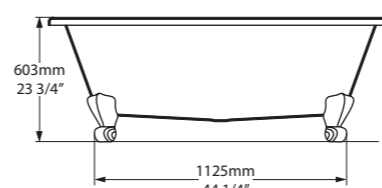

○ RIC-N-SW-NO

Section AA