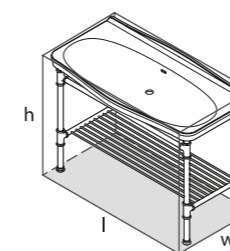

l = 1145mm/45 1/8"
w = 579mm/22 3/4"
h = 902mm/35 1/2"

MET-114-N-PC
MET-114-1TH-PC
MET-114-3TH-PC
35kg