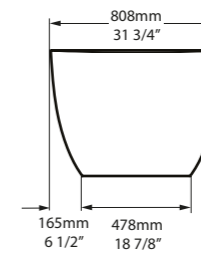

Barcelona 1700

○ BA2-N-SW-NO ○ BA2M-N-SM-NO

CE Massachusetts Code
cUPC listing by IAPMO

Front View

Section AA

Barcelona 1700 is designed for the modern bathroom. At 1700mm long it is perfectly suited to master suites or family bathrooms. Previously called Barcelona 2, Barcelona 1700 now features a chamfered rim for head and neck comfort, improved lower back support, and a void space underneath for waste plumbing. Explore our spectrum of RAL colours in gloss or matt finishes.

l = 1700mm/66 7/8"
w = 808mm/31 3/4"
h = 539mm/21 1/4"

○ BA2-N-SW-NO
○ BA2M-N-SM-NO
PAINT-BATH
87kg

SW QUARRYCAST™ White.

SM QUARRYCAST™ Standard Matt.

Qc rich in Volcanic Limestone™

Personalise