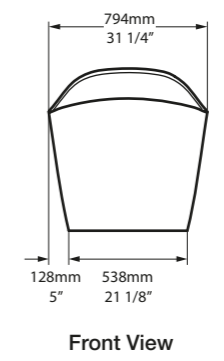

l = 1632mm/64¼"
 w = 794mm/31¼"
 h = 859mm/33⅞"

- AML-N-SW-NO
- ⊗ AMLM-N-SM-NO
- 🚰 PAINT-BATH
- 70kg

Related accessories

Amalfi 55
 Page 156

○ AML-N-SW-NO   AMLM-N-SM-NO 

  Massachusetts Code cUPC listing by IAPMO