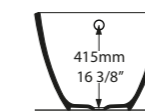

l = 1645mm/64¾"
w = 741mm/29½"
h = 502mm/19¾"

○ MOZ-N-SW-NO
SM MOZM-N-SM-NO
PAINT-BATH
61kg

Related accessories

Maru 42
Page 178

○ MOZ-N-SW-NO  ○ MOZM-N-SM-NO 

Top View

Front View

Side View