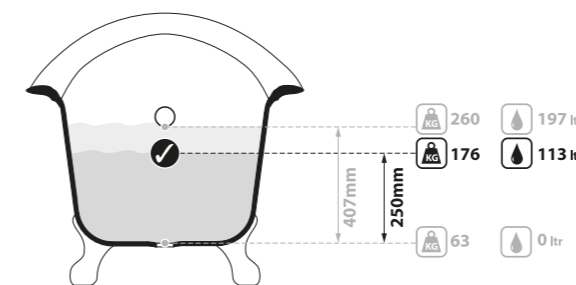

○ DRA-N-SW-NO

Gorgeous George, Cape Town, South Africa

Photography by: Frances Marais, Design Hotels™

Design by: Tristan Plessis Studio

Personalise