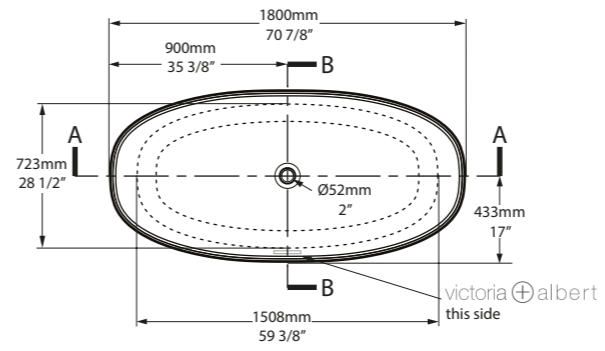

Barcelona 1800

○ BA3-N-SW-NO ○ BA3M-N-SM-NO

Massachusetts Code
cUPC listing by IAPMO

Top View