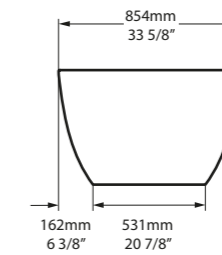

l = 1785mm/70 1/4"
w = 854mm/33 5/8"
h = 552mm/21 3/4"

- BAR-N-SW-NO
- SM BARM-N-SM-NO
- PAINT-BATH
- 97kg

Barcelona Classic

- BAR-N-SW-NO
- SM BARM-N-SM-NO

Top View

Front View

Side View

Section AA