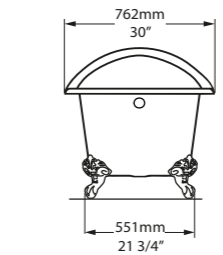

○ SHR-N-SW-NO