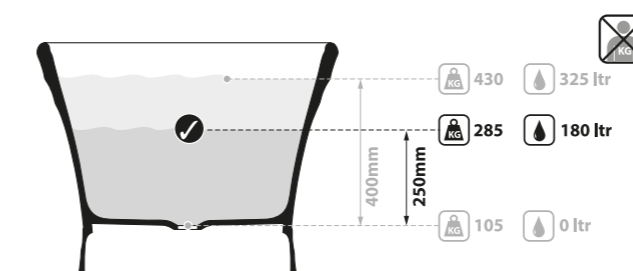

○ WOR-N-SW-NO

Massachusetts Code
cUPC listing by IAPMO

Sydney, New South Wales, Australia

Photography by: Katherine Lu

Design by: Higginbotham Studio

QUARRYCAST™ White.

rich in
Volcanic
Limestone™

Personalise