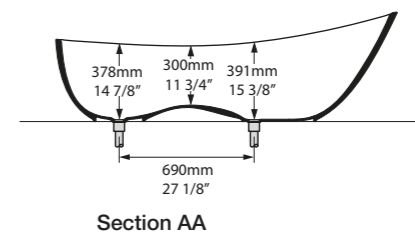

l = 1785mm/70 1/4"
w = 854mm/33 5/8"
h = 552mm/21 3/4"

- BAR-N-SW-NO
- SM BARM-N-SM-NO
- PAINT-BATH
- 97kg

Barcelona Classic

- BAR-N-SW-NO
- SM BARM-N-SM-NO

Top View

Front View

Side View

Section AA

l = 1743mm/68 3/4"
 w = 748mm/29 1/2"
 h = 564mm/22 1/4"

○ CAB-N-SW-NO
 ■ PAINT-BATH
 66kg

Related accessories

○ CAB-N-SW-NO 

 Massachusetts Code
cUPC listing by IAPMO
Registered Design

Section BB

Section CC