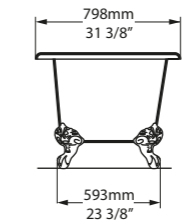

l = 1785mm/70 1/4"
w = 854mm/33 5/8"
h = 552mm/21 3/4"

- BAR-N-SW-NO
- SM BARM-N-SM-NO
- PAINT-BATH
- 97kg

Barcelona Classic

- BAR-N-SW-NO
- SM BARM-N-SM-NO

Top View

Front View

Side View

Section AA

l = 1744mm/68 7/8"
 w = 798mm/31 3/8"
 h = 646mm/25 5/8"

○ CHE-N-SW-NO
 ■ PAINT-BATH
 61kg

Related accessories

Lario 100 Solo
 Page 198

○ CHE-N-SW-NO

Top View

Side View

Section AA