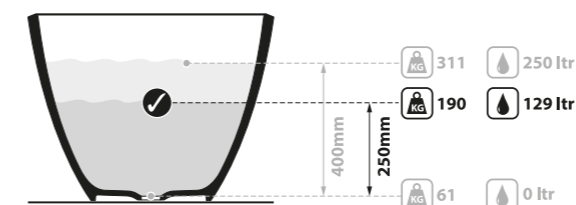

○ MOZ-N-SW-NO ○ MOZM-N-SM-NO

Cotswolds, United Kingdom

Photography by: Paul Craig

Design by: Pippa Paton Design

SW QUARRYCAST™ White. **SM** QUARRYCAST™ Standard Matt.

Personalise