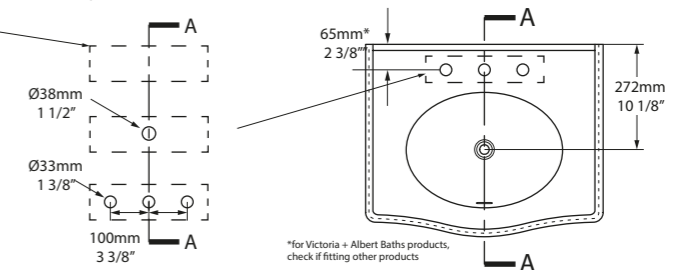

Metallo 61 Quartz

MET-61-Qxx-N-PC MET-61-Qxx-1TH-PC MET-61-Qxx-3TH-PC

CE UPC Massachusetts Code Pending cUPC listing by IAPMO Pending

Tap holes can be drilled by installer
Armaturenlöcher können leicht vom Installateur gebohrt werden
Les trous de robinetterie peuvent être percés par l'installateur
Pueden ser perforados por el instalador
I fori per rubinetti possono essere perforati dall'installatore

MET-61-Qxx-N-PC

MET-61-Qxx-1TH-PC

MET-61-Qxx-3TH-PC

l = 610mm/24"
w = 494mm/19 1/2"
h = 945mm/37 1/4"

MET-61-Qxx-N-PC
MET-61-Qxx-1TH-PC
MET-61-Qxx-3TH-PC
31kg

Quartz-topped washstand with an undermounted Kaali 46 basin.

- Choice of White, Black or Biscuit Quartz top;
- Removable upstand in same material finish;
- Option to order with or without tap holes;
- Two Polished Chrome legs with distinctive tee joint detailing;
- Towel rail and rack for storage;
- Wall anchors included.