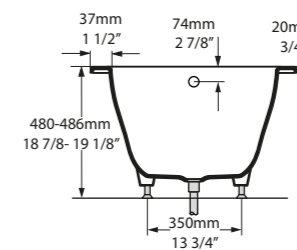

l = 1500mm/59"
w = 750mm/29 1/2"
h = 480-486mm/18 7/8-19 1/8"
○ KAL4-N-SW-NO
62kg

Kaldera 4 is ergonomically designed for maximum comfort and suitable for drop-in and undermount installations. Kaldera 4 brings clean lines and luxurious style to the bathroom, lending itself to both residential and hotel bathroom applications. Measuring a compact 1500mm, it is ideal for smaller spaces.