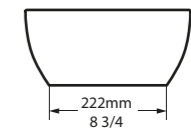

○ VB-BAR-55-IO ○ VB-BAR55M-SM-IO

CE Massachusetts Code cUPC listing by IAPMO

Side View

The Barcelona 55 is the perfect complement to the Barcelona baths. Ideal for cloakrooms or paired in 'his and hers' settings. Features an internal overflow. Explore our spectrum of RAL colours in gloss or matt finishes. See also Barcelona 48 and Barcelona 64.

l = 546mm/21 1/2"
w = 329mm/13"
h = 139mm/5 1/2"

○ VB-BAR-55-IO
○ VB-BAR55M-SM-IO
PAINT-VB
7kg

SW QUARRYCAST™ White. SM QUARRYCAST™ Standard Matt.

rich in Volcanic Limestone™ Personalise