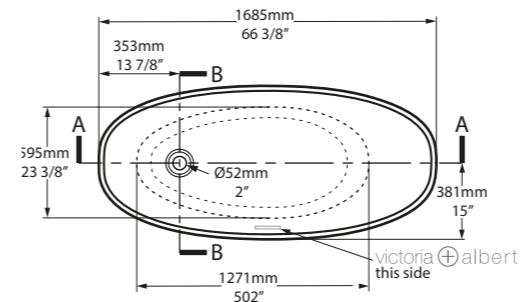

○ MO2-N-SW-NO ◉ MO2M-N-SM-NO

Massachusetts Code
cUPC listing by IAPMO

Top View

Mozzano 2 follows the same design as the Mozzano bath but in a larger size. Features a void space underneath for waste plumbing. Explore our spectrum of RAL colours in gloss or matt finishes.

l = 1685mm/66 3/8"
w = 759mm/29 7/8"
h = 550mm/21 5/8"

○ MO2-N-SW-NO
◉ MO2M-N-SM-NO
 PAINT-BATH
84kg

SW QUARRYCAST™ White.

SM QUARRYCAST™ Standard Matt.

QC rich in Volcanic Limestone

Personalise