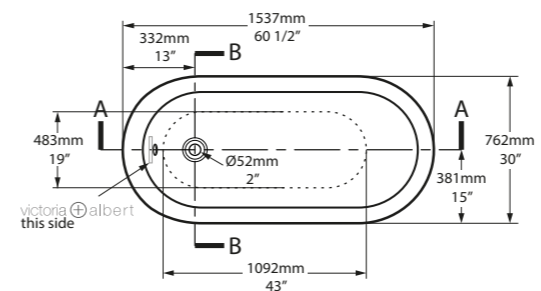

○ SHR-N-SW-NO