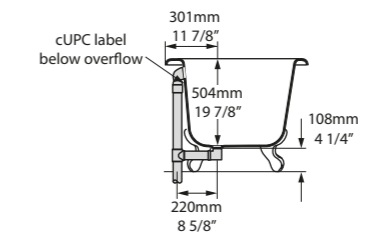

○ CHE-N-SW-NO

Section BB

CE Massachusetts Code cUPC listing by IAPMO

Tap holes can be drilled by installer
Armaturenlöcher können leicht vom Installateur gebohrt werden
Les trous de robinetterie peuvent être percés par l'installateur
Pueden ser perforados por el instalador
I fori per rubinetti possono essere perforati dall'installatore

Sorrento, Victoria, Australia

Photography by: Armelle Habib

Design by: D + D Home

rich in Volcanic Limestone™

QUARRYCAST™ White.

rich in Volcanic Limestone™

Personalise