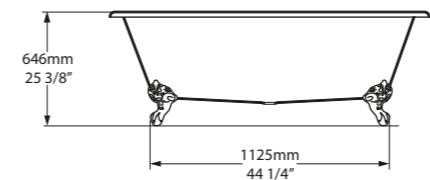

l = 1744mm/68 7/8"
 w = 798mm/31 3/8"
 h = 646mm/25 5/8"

○ CHE-N-SW-NO
 ■ PAINT-BATH
 61kg

Related accessories

Lario 100 Solo
 Page 198

○ CHE-N-SW-NO

Top View

Side View

Section AA