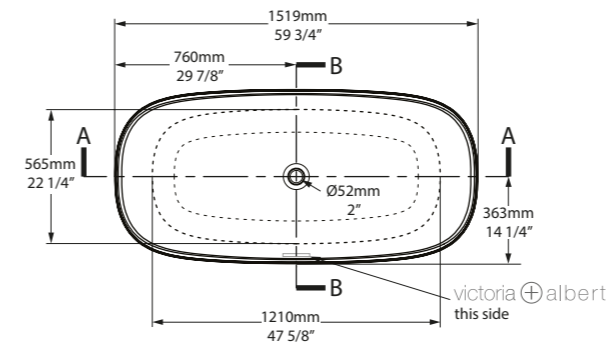

Amiata 1500

○ AMT1-N-SW-NO ○ AMT1M-N-SM-NO

CE Massachusetts Code: Pending
cUPC listing by IAPMO: Pending

Top View