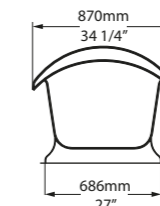

○ MAR-N-SW-NO + MAR-B-SW

CE Massachusetts Code
cUPC listing by IAPMO

Front View

Watch Hill, Rhode Island, USA

Photography by: © Stephen Kent Johnson/OTTO

Design by: Studio Giancarlo Valle

QUARRYCAST™ White.

rich in
Volcanic
Limestone™

Personalise