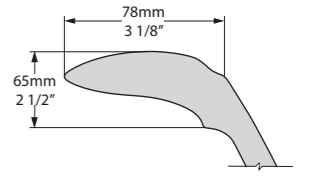

○ RAD-N-SW-NO

CE Massachusetts Code
cUPC listing by IAPMO
Registered Design

Rim Detail

FT-RAD-SW

Qc rich in Volcanic Limestone™

SW

QUARRYCAST™ White.

Qc rich in Volcanic Limestone™

Personalise