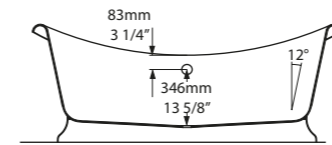

○ MAR-N-SW-NO + MAR-B-SW

CE Massachusetts Code
cUPC listing by IAPMO

Section AA

Watch Hill, Rhode Island, USA

Photography by: © Stephen Kent Johnson/OTTO

Design by: Studio Giancarlo Valle

QUARRYCAST™ White.

rich in
Volcanic
Limestone™

Personalise