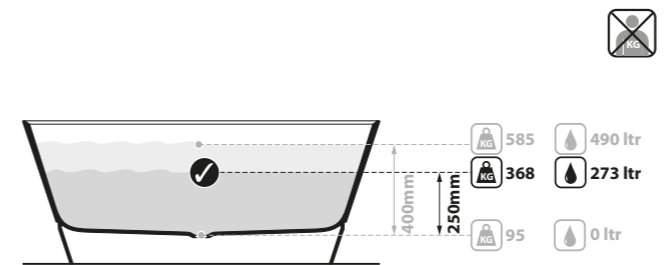

Top View

Front View

Side View

Section AA / Section BB

 QUARRYCAST™ White.

 rich in Volcanic Limestone™

 Personalise

The Terrassa is a double-ended bath with internal sculpted detailing. At just 1702mm in length, it is the perfect match for a contemporary bathroom of any size. For a similar version with a void, see Barcelona 1500. Complemented by the Barcelona 48, Barcelona 55 or Barcelona 64 basins (page 160-165). Explore our spectrum of RAL colours in gloss or matt finishes.