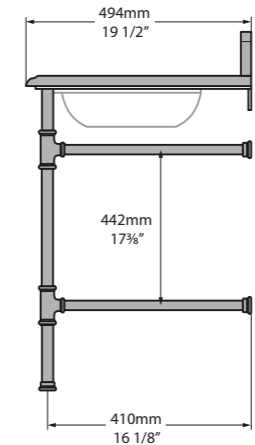

Metallo 61 Quartz

MET-61-Qxx-N-PC MET-61-Qxx-1TH-PC MET-61-Qxx-3TH-PC

CE UPC Massachusetts Code Pending cUPC listing by IAPMO Pending

Side view

Tap holes can be drilled by installer
Armaturenlöcher können leicht vom Installateur gebohrt werden
Les trous de robinetterie peuvent être percés par l'installateur
Pueden ser perforados por el instalador
I fori per rubinetti possono essere perforati dall'installatore

MET-61-Qxx-N-PC

MET-61-Qxx-1TH-PC

MET-61-Qxx-3TH-PC

l = 610mm/24"
w = 494mm/19 1/2"
h = 945mm/37 1/4"

MET-61-Qxx-N-PC
MET-61-Qxx-1TH-PC
MET-61-Qxx-3TH-PC
31kg

Quartz-topped washstand with an undermounted Kaali 46 basin.

- Choice of White, Black or Biscuit Quartz top;
- Removable upstand in same material finish;
- Option to order with or without tap holes;
- Two Polished Chrome legs with distinctive tee joint detailing;
- Towel rail and rack for storage;
- Wall anchors included.