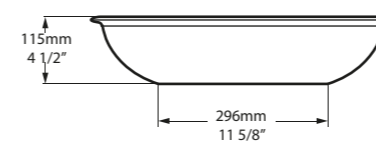

○ VB-RAD-51-NO

Massachusetts Code
cUPC listing by IAPMO

Front View

The Radford 51 is a traditional countertop basin with subtle rim detailing. Designed to complement the Radford freestanding bath. Explore our spectrum of RAL colours in gloss or matt finishes.

l = 510mm/20 1/8"
w = 395mm/15 1/2"
h = 115mm/4 1/2"

○ VB-RAD-51-NO
PAINT-VB
5kg

QUARRYCAST™ White.

rich in
Volcanic
Limestone

Personalise