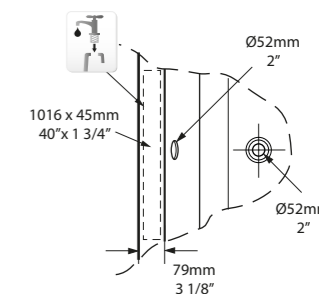

Rim Detail

Tap holes can be drilled by installer
Armaturenlöcher können leicht vom Installateur gebohrt werden
Les trous de robinetterie peuvent être percés par l'installateur
Pueden ser perforados por el instalador
I fori per rubinetti possono essere perforati dall'installatore

Massachusetts Code
cUPC listing by IAPMO