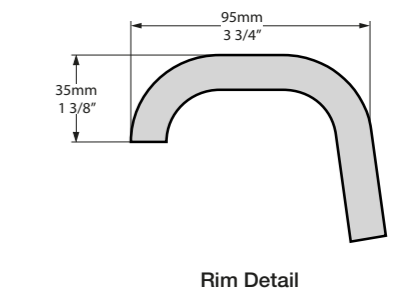

CE UPC Massachusetts Code cUPC listing by IAPMO

Tap holes can be drilled by installer
Armaturenlöcher können leicht vom Installateur gebohrt werden
Les trous de robinetterie peuvent être percés par l'installateur
Pueden ser perforados por el instalador
I fori per rubinetti possono essere perforati dall'installatore