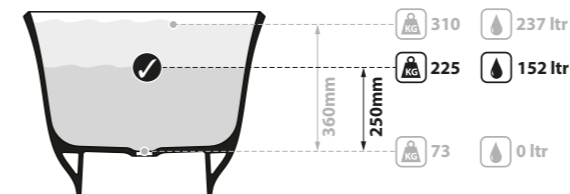

Amiata 1500

○ AMT1-N-SW-NO ○ AMT1M-N-SM-NO

CE Massachusetts Code: Pending
cUPC listing by IAPMO: Pending

Section AA

Amiata 1500 follows the same iconic design as the Amiata 1650, in a more compact footprint. Featuring a void space underneath for waste plumbing. Explore our spectrum of RAL colours in gloss or matt finishes.

l = 1519mm/59 3/4"
w = 726mm/28 5/8"
h = 550mm/21 5/8"

○ AMT1-N-SW-NO
○ AMT1M-N-SM-NO
PAINT-BATH
73kg

SW QUARRYCAST™ White.

SM QUARRYCAST™ Standard Matt.

QC rich in Volcanic Limestone™

Personalise