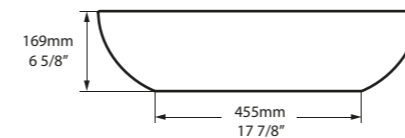

Barcelona 64

○ VB-BAR-64-NO ○ VB-BAR64M-SM-NO

CE Massachusetts Code
cUPC listing by IAPMO

Front View

The Barcelona 64 is a generous pebble-shaped basin; the perfect complement to the Barcelona baths. Explore our spectrum of RAL colours in gloss or matt finishes. See also Barcelona 48 and Barcelona 55.

l = 635mm/25"
w = 346mm/13 5/8"
h = 169mm/6 5/8"

○ VB-BAR-64-NO
○ VB-BAR64M-SM-NO
PAINT-VB
8kg

SW QUARRYCAST™ White.

SM QUARRYCAST™ Standard Matt.

Qc rich in Volcanic Limestone

Personalise