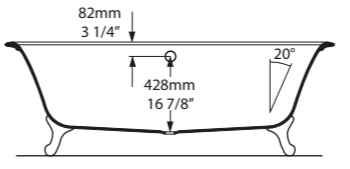

Related accessories

l = 1902mm/74 7/8"
w = 910mm/35 7/8"
h = 650mm/25 5/8"

○ RAD-N-SW-NO
PAINT-BATH
77kg

○ RAD-N-SW-NO 

CE  Massachusetts Code
cUPC listing by IAPMO
Registered Design

Top View

Side View

Front View