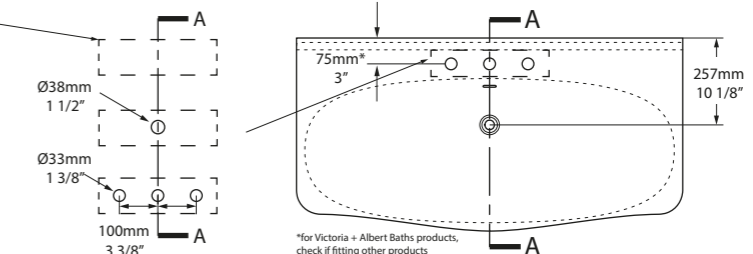

Tap holes can be drilled by installer
Armaturenlöcher können leicht vom Installateur gebohrt werden
Les trous de robinetterie peuvent être percés par l'installateur
Pueden ser perforados por el instalador
I fori per rubinetti possono essere perforati dall'installatore

CAN-114-N-PC

CAN-114-1TH-PC

CAN-114-3TH-PC