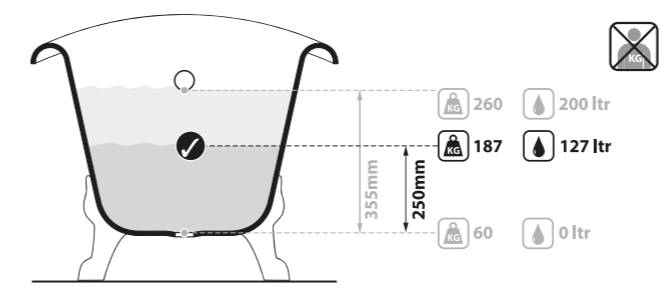

○ ROX-N-SW-NO

CE Massachusetts Code cUPC listing by IAPMO