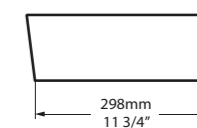

○ VB-EDG-45-NO

Side View

Section AA

The Edge 45 is a compact basin with a distinctive cubic shape. Explore our spectrum of RAL colours in gloss or matt finishes.

l = 450mm/17 3/4"
w = 325mm/12 3/4"
h = 111mm/4 3/8"

○ VB-EDG-45-NO
PAINT-VB
6kg

SW QUARRYCAST™ White.

rich in Volcanic Limestone

Personalise