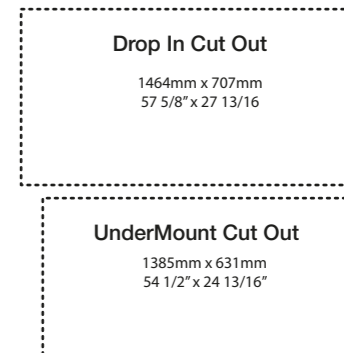

l = 1500mm/59"
w = 750mm/29 1/2"
h = 480-486mm/18 7/8-19 1/8"
○ KAL4-N-SW-NO
62kg

Kaldera 4 is ergonomically designed for maximum comfort and suitable for drop-in and undermount installations. Kaldera 4 brings clean lines and luxurious style to the bathroom, lending itself to both residential and hotel bathroom applications. Measuring a compact 1500mm, it is ideal for smaller spaces.