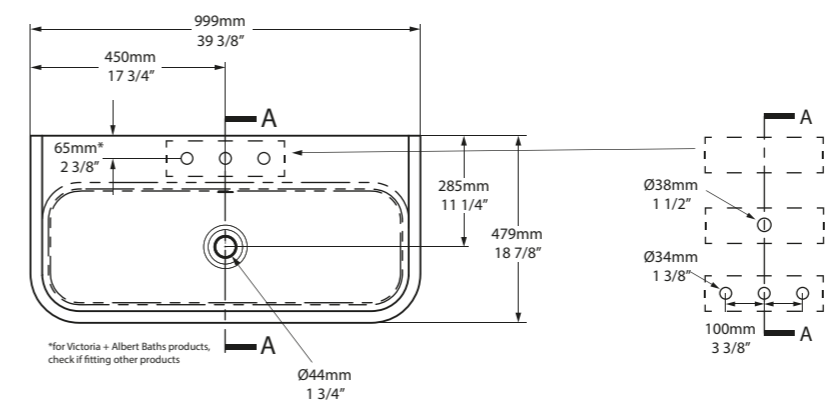

l = 610mm/24"
w = 420mm/16 1/2"
h = 134mm/5 1/4"
○ UB-KAL-62-IO
6kg

SW QUARRYCAST™ White.

QC rich in Volcanic Limestone

Lario 100 Solo

○ DB-LAR-N-100-IO DB-LAR-1TH-100-IO DB-LAR-3TH-100-IO

DB-LAR-N-100-IO
DB-LAR-1TH-100-IO
DB-LAR-3TH-100-IO