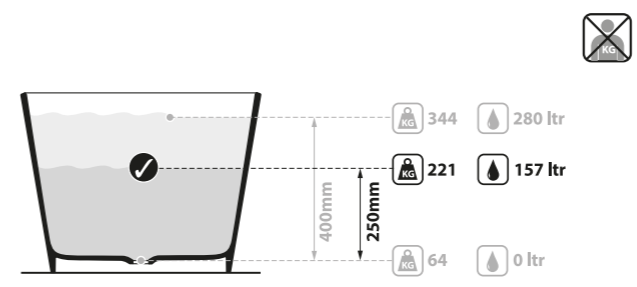

Section AA

l = 1493mm/58 3/4"
w = 739mm/29 1/8"
h = 560mm/22"
○ VET-N-SW-NO
○ VETM-N-SM-NO
PAINT-BATH
64kg

SW QUARRYCAST™ White. **SM** QUARRYCAST™ Standard Matt. **Qc** rich in Volcanic Limestone™   Personalise