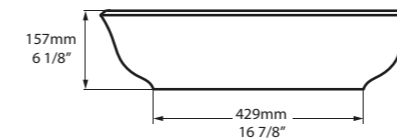

Amiata 60

○ VB-AMT-60-NO

CE Massachusetts Code cUPC listing by IAPMO

Top View

Front View

reddot award 2015 winner

The Amiata 60 is a generously sized countertop basin, designed to complement the Amiata freestanding bath. Designed by Meneghello Paoletti Associati. Explore our spectrum of RAL colours in gloss or matt finishes.

l = 600mm/23 5/8"
w = 413mm/16 1/4"
h = 157mm/6 1/8"

○ VB-AMT-60-NO
PAINT-VB
9kg

SW QUARRYCAST™ White.

Qc rich in Volcanic Limestone™

Personalise