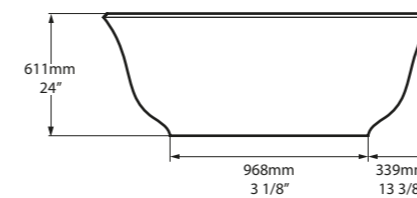

Amiata 1650

○ AMT-N-SW-NO ○ AMTM-N-SM-NO

CE Massachusetts Code
cUPC listing by IAPMO
Registered Design

Side View

The award-winning Amiata 1650 creates an elegant design statement in modern or traditional bathrooms. Complemented by the Amiata 60 basin (page 158). Explore our spectrum of RAL colours in gloss or matt finishes.

l = 1645mm/64 3/4"
w = 800mm/31 1/2"
h = 611mm/24"

○ AMT-N-SW-NO
○ AMTM-N-SM-NO
PAINT-BATH
69kg

SW QUARRYCAST™ White.

SM QUARRYCAST™ Standard Matt.

QC rich in Volcanic Limestone

Personalise