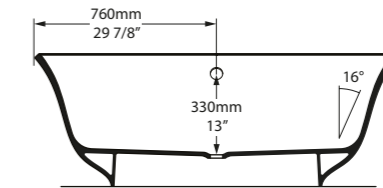

Amiata 1500

○ AMT1-N-SW-NO ○ AMT1M-N-SM-NO

CE Massachusetts Code: Pending
cUPC listing by IAPMO: Pending

Section AA

Amiata 1500 follows the same iconic design as the Amiata 1650, in a more compact footprint. Featuring a void space underneath for waste plumbing. Explore our spectrum of RAL colours in gloss or matt finishes.

l = 1519mm/59 3/4"
w = 726mm/28 5/8"
h = 550mm/21 5/8"

○ AMT1-N-SW-NO
○ AMT1M-N-SM-NO
PAINT-BATH
73kg

SW QUARRYCAST™ White.

SM QUARRYCAST™ Standard Matt.

QC rich in Volcanic Limestone™

Personalise