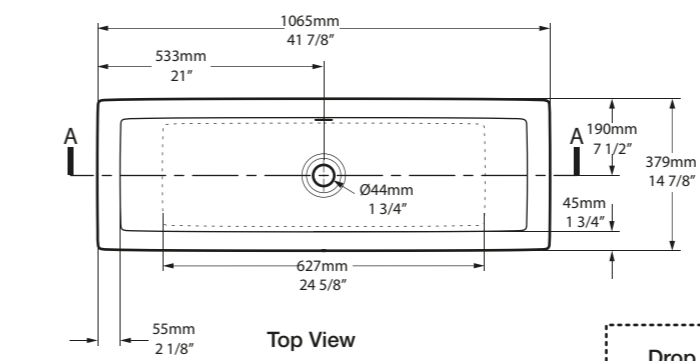

l = 916mm/36 1/8"
w = 382mm/15"
h = 148mm/5 7/8"

○ DU-ROS-91-IO
9kg

SW QUARRYCAST™ White.

QC rich in
Volcanic
Limestone

Rossendale 107

○ DU-ROS-107-IO 

CE  Massachusetts Code
cUPC listing by IAPMO

Front View