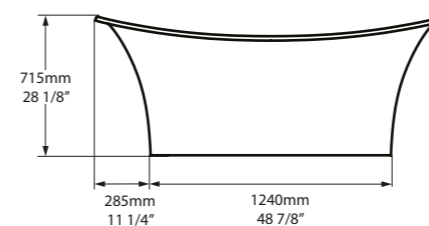

○ TOU-N-SW-NO  ◉ TOUM-N-SM-NO 

CE  Massachusetts Code: Pending
cUPC listing by IAPMO: Pending

Top View

Front View

Section BB

Side View

Section AA

l = 1811mm/71 1/4"
w = 808mm/31 3/4"
h = 715mm/28 1/8"