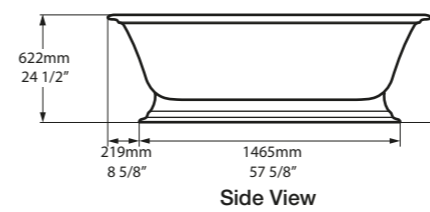

l = 1902mm/74⁷/₈"
 w = 910mm/35⁷/₈"
 h = 622mm/24¹/₂"

○ RAD-N-SW-NO + ELW-B-SW
 🛠️ PAINT-BATH
 95kg

Related accessories

Anatolia 56
 Page 224

Metallo 61 Quartz
 Page 220

○ RAD-N-SW-OF + ELW-B-SW ©

CE  Massachusetts Code cUPC listing by IAPMO Registered Design