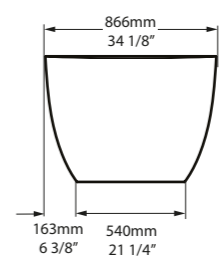

Barcelona 1800

○ BA3-N-SW-NO ○ BA3M-N-SM-NO

Massachusetts Code
cUPC listing by IAPMO

Front View

Barcelona 1800 is a design statement, ideally suited to a larger bathroom. Previously called Barcelona 3, Barcelona 1800 now features a chamfered rim for head and neck comfort, improved lower back support, and a void space underneath for waste plumbing. Explore our spectrum of RAL colours in gloss or matt finishes.

l = 1800mm/70 7/8"
w = 866mm/34 1/8"
h = 559mm/22"
○ BA3-N-SW-NO
○ BA3M-N-SM-NO
PAINT-BATH
93kg

SW QUARRYCAST™ White. **SM** QUARRYCAST™ Standard Matt. Personalise