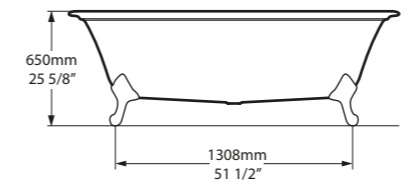

Related accessories

l = 1902mm/74 7/8"
w = 910mm/35 7/8"
h = 650mm/25 5/8"

○ RAD-N-SW-NO
PAINT-BATH
77kg

○ RAD-N-SW-NO 

CE  Massachusetts Code
cUPC listing by IAPMO
Registered Design

Top View

Side View

Front View