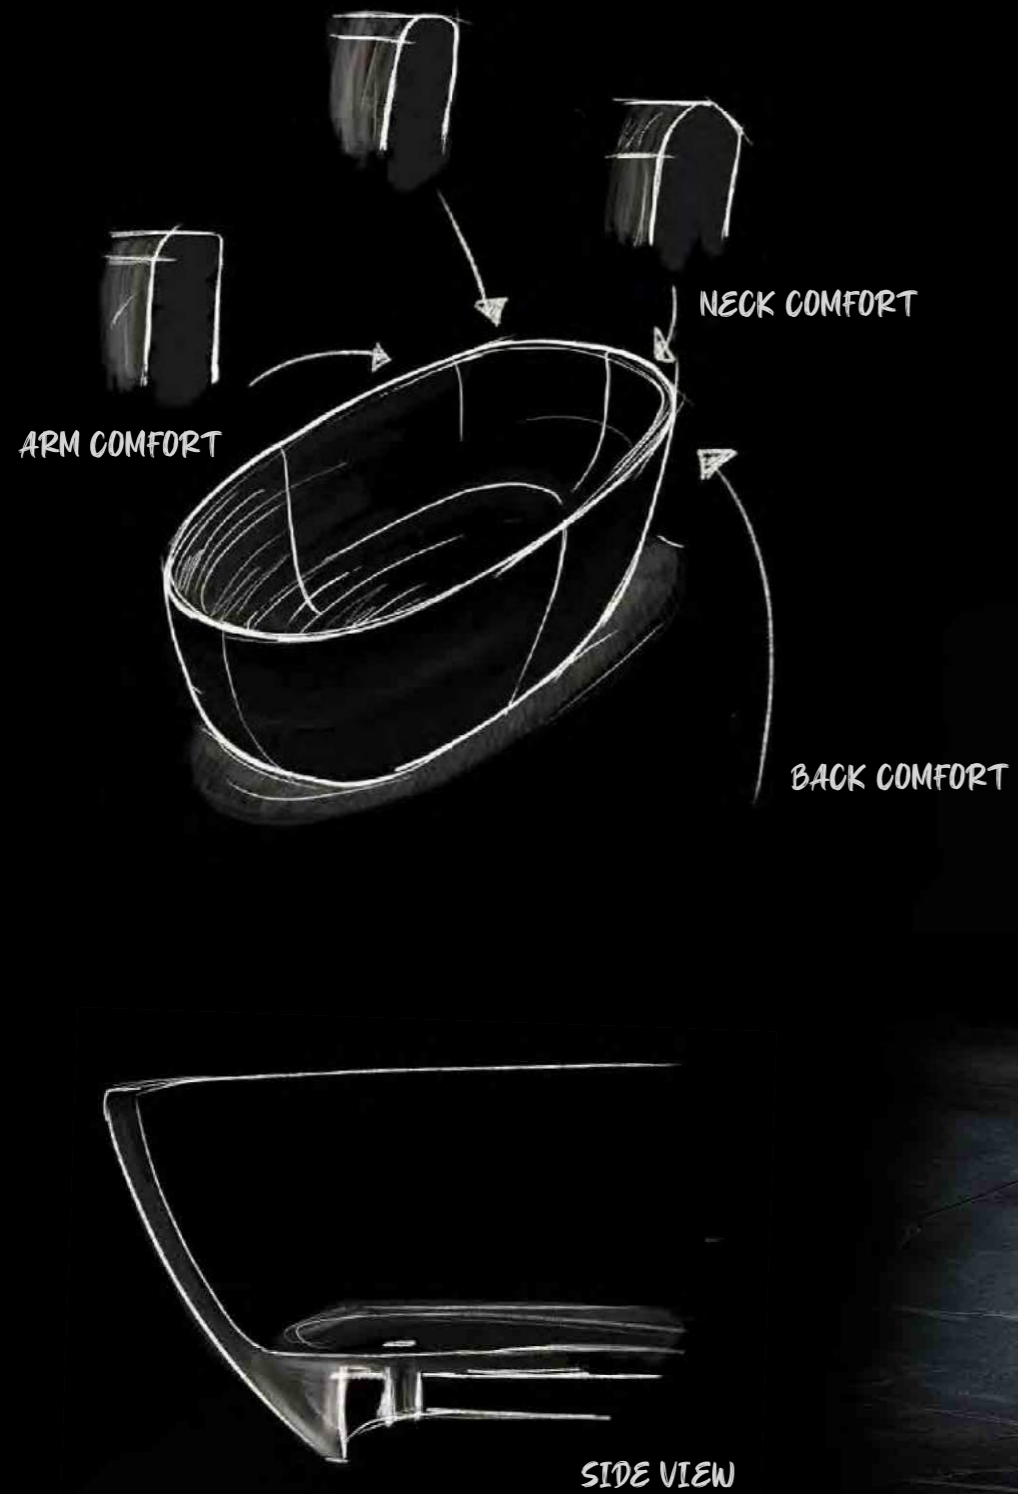

Refined designs