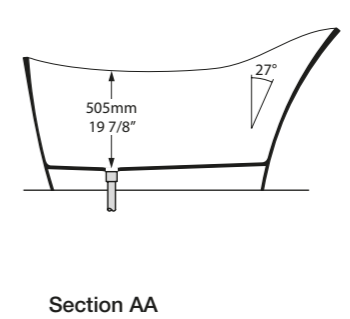

l = 1632mm/64¼"
 w = 794mm/31¼"
 h = 859mm/33⅞"

- AML-N-SW-NO
- ⊗ AMLM-N-SM-NO
- 🚰 PAINT-BATH
- 70kg

Related accessories

Amalfi 55
 Page 156

○ AML-N-SW-NO   AMLM-N-SM-NO 

  Massachusetts Code cUPC listing by IAPMO