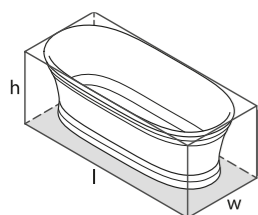

Elegant, classical and refined. The Worcester takes its name from the ancient English Cathedral City and the South African town where the Victoria + Albert factory is situated. Featuring classically ribbed plinth and rim detailing originally found in stonework, it embodies a rich history suitable for many interiors. Features a void space underneath for waste plumbing. Explore our spectrum of RAL colours in gloss or matt finishes.

l = 1797mm/70¾"
w = 780mm/30¾"
h = 608mm/23⅞"

○ WOR-N-SW-NO
🛁 PAINT-BATH
105kg