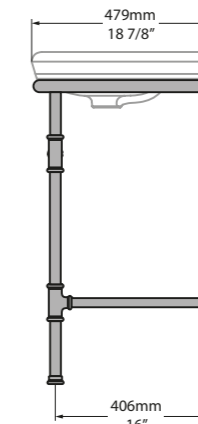

Side view

Metallo 100

MET-100-N-PC MET-100-1TH-PC MET-100-3TH-PC