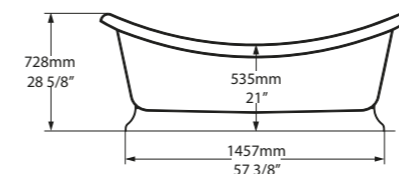

○ MAR-N-SW-NO + MAR-B-SW

CE Massachusetts Code
cUPC listing by IAPMO

Side View

Watch Hill, Rhode Island, USA

Photography by: © Stephen Kent Johnson/OTTO

Design by: Studio Giancarlo Valle

QUARRYCAST™ White.

rich in
Volcanic
Limestone™

Personalise