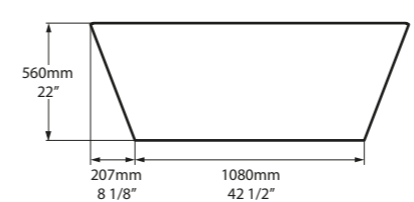

Vetralla 1500

○ VET-N-SW-NO   ○ VETM-N-SM-NO

CE Massachusetts Code
cUPC listing by IAPMO

Side View

l = 1493mm/58 3/4"
w = 739mm/29 1/8"
h = 560mm/22"
○ VET-N-SW-NO
○ VETM-N-SM-NO
PAINT-BATH
64kg

SW QUARRYCAST™ White.   **SM** QUARRYCAST™ Standard Matt.   **Qc** rich in Volcanic Limestone™   Personalise