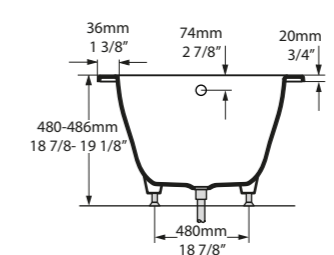

Kaldera 6

○ KAL6-N-SW-IO

CE UPC Massachusetts Code cUPC listing by IAPMO

Kaldera 6 is ergonomically designed for maximum comfort and suitable for drop-in and undermount installations. Kaldera 6 brings clean lines and luxurious style to the bathroom, lending itself to both residential and hotel bathroom applications. Kaldera 6 is the largest bath in the collection, measuring 1650mm.

1. 33° angle of recline;
   - Diamond cut edge - ideal for back-to-wall or corner installations;
   - Four adjustable feet for perfect levelling.
2. Also see the more compact Kaldera 4 and Kaldera 5 baths.

Please note: All baths in Australia come as standard without an overflow. When installed with an optional waste kit, the overflow hole needs to be drilled on site by an installer.

SW QUARRYCAST™ White.

QC rich in Volcanic Limestone