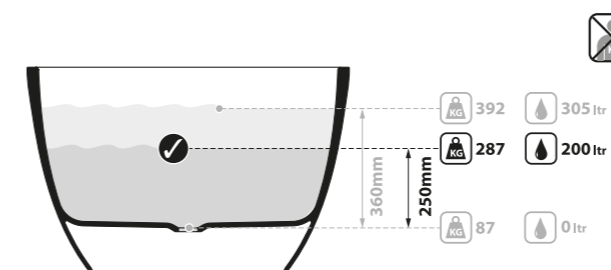

Top View

Front View

Section BB

Side View

Section AA

Barcelona 1700 is designed for the modern bathroom. At 1700mm long it is perfectly suited to master suites or family bathrooms. Previously called Barcelona 2, Barcelona 1700 now features a chamfered rim for head and neck comfort, improved lower back support, and a void space underneath for waste plumbing. Explore our spectrum of RAL colours in gloss or matt finishes.