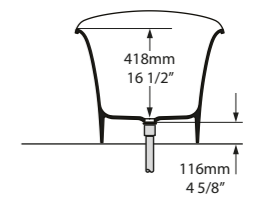

Toulouse 1500

○ TO1-N-SW-NO ○ TO1M-N-SM-NO

CE Massachusetts Code: Pending
cUPC listing by IAPMO: Pending

Section BB

Section AA

Toulouse 1500 bears all the hallmarks of the classic Toulouse bath; an elegant rolled rim, with a seamless design that falls to the floor. Toulouse 1500 is perfect for smaller bathrooms where space is at a premium. The bath also features a void space underneath for waste plumbing. Explore our spectrum of RAL colours in gloss or matt finishes.

l = 1519mm/59 3/4"
w = 744mm/29 1/4"
h = 645mm/25 3/8"

○ TO1-N-SW-NO
○ TO1M-N-SM-NO
PAINT-BATH
59kg

SW QUARRYCAST™ White. **SM** QUARRYCAST™ Standard Matt.

rich in Volcanic Limestone™ Personalise