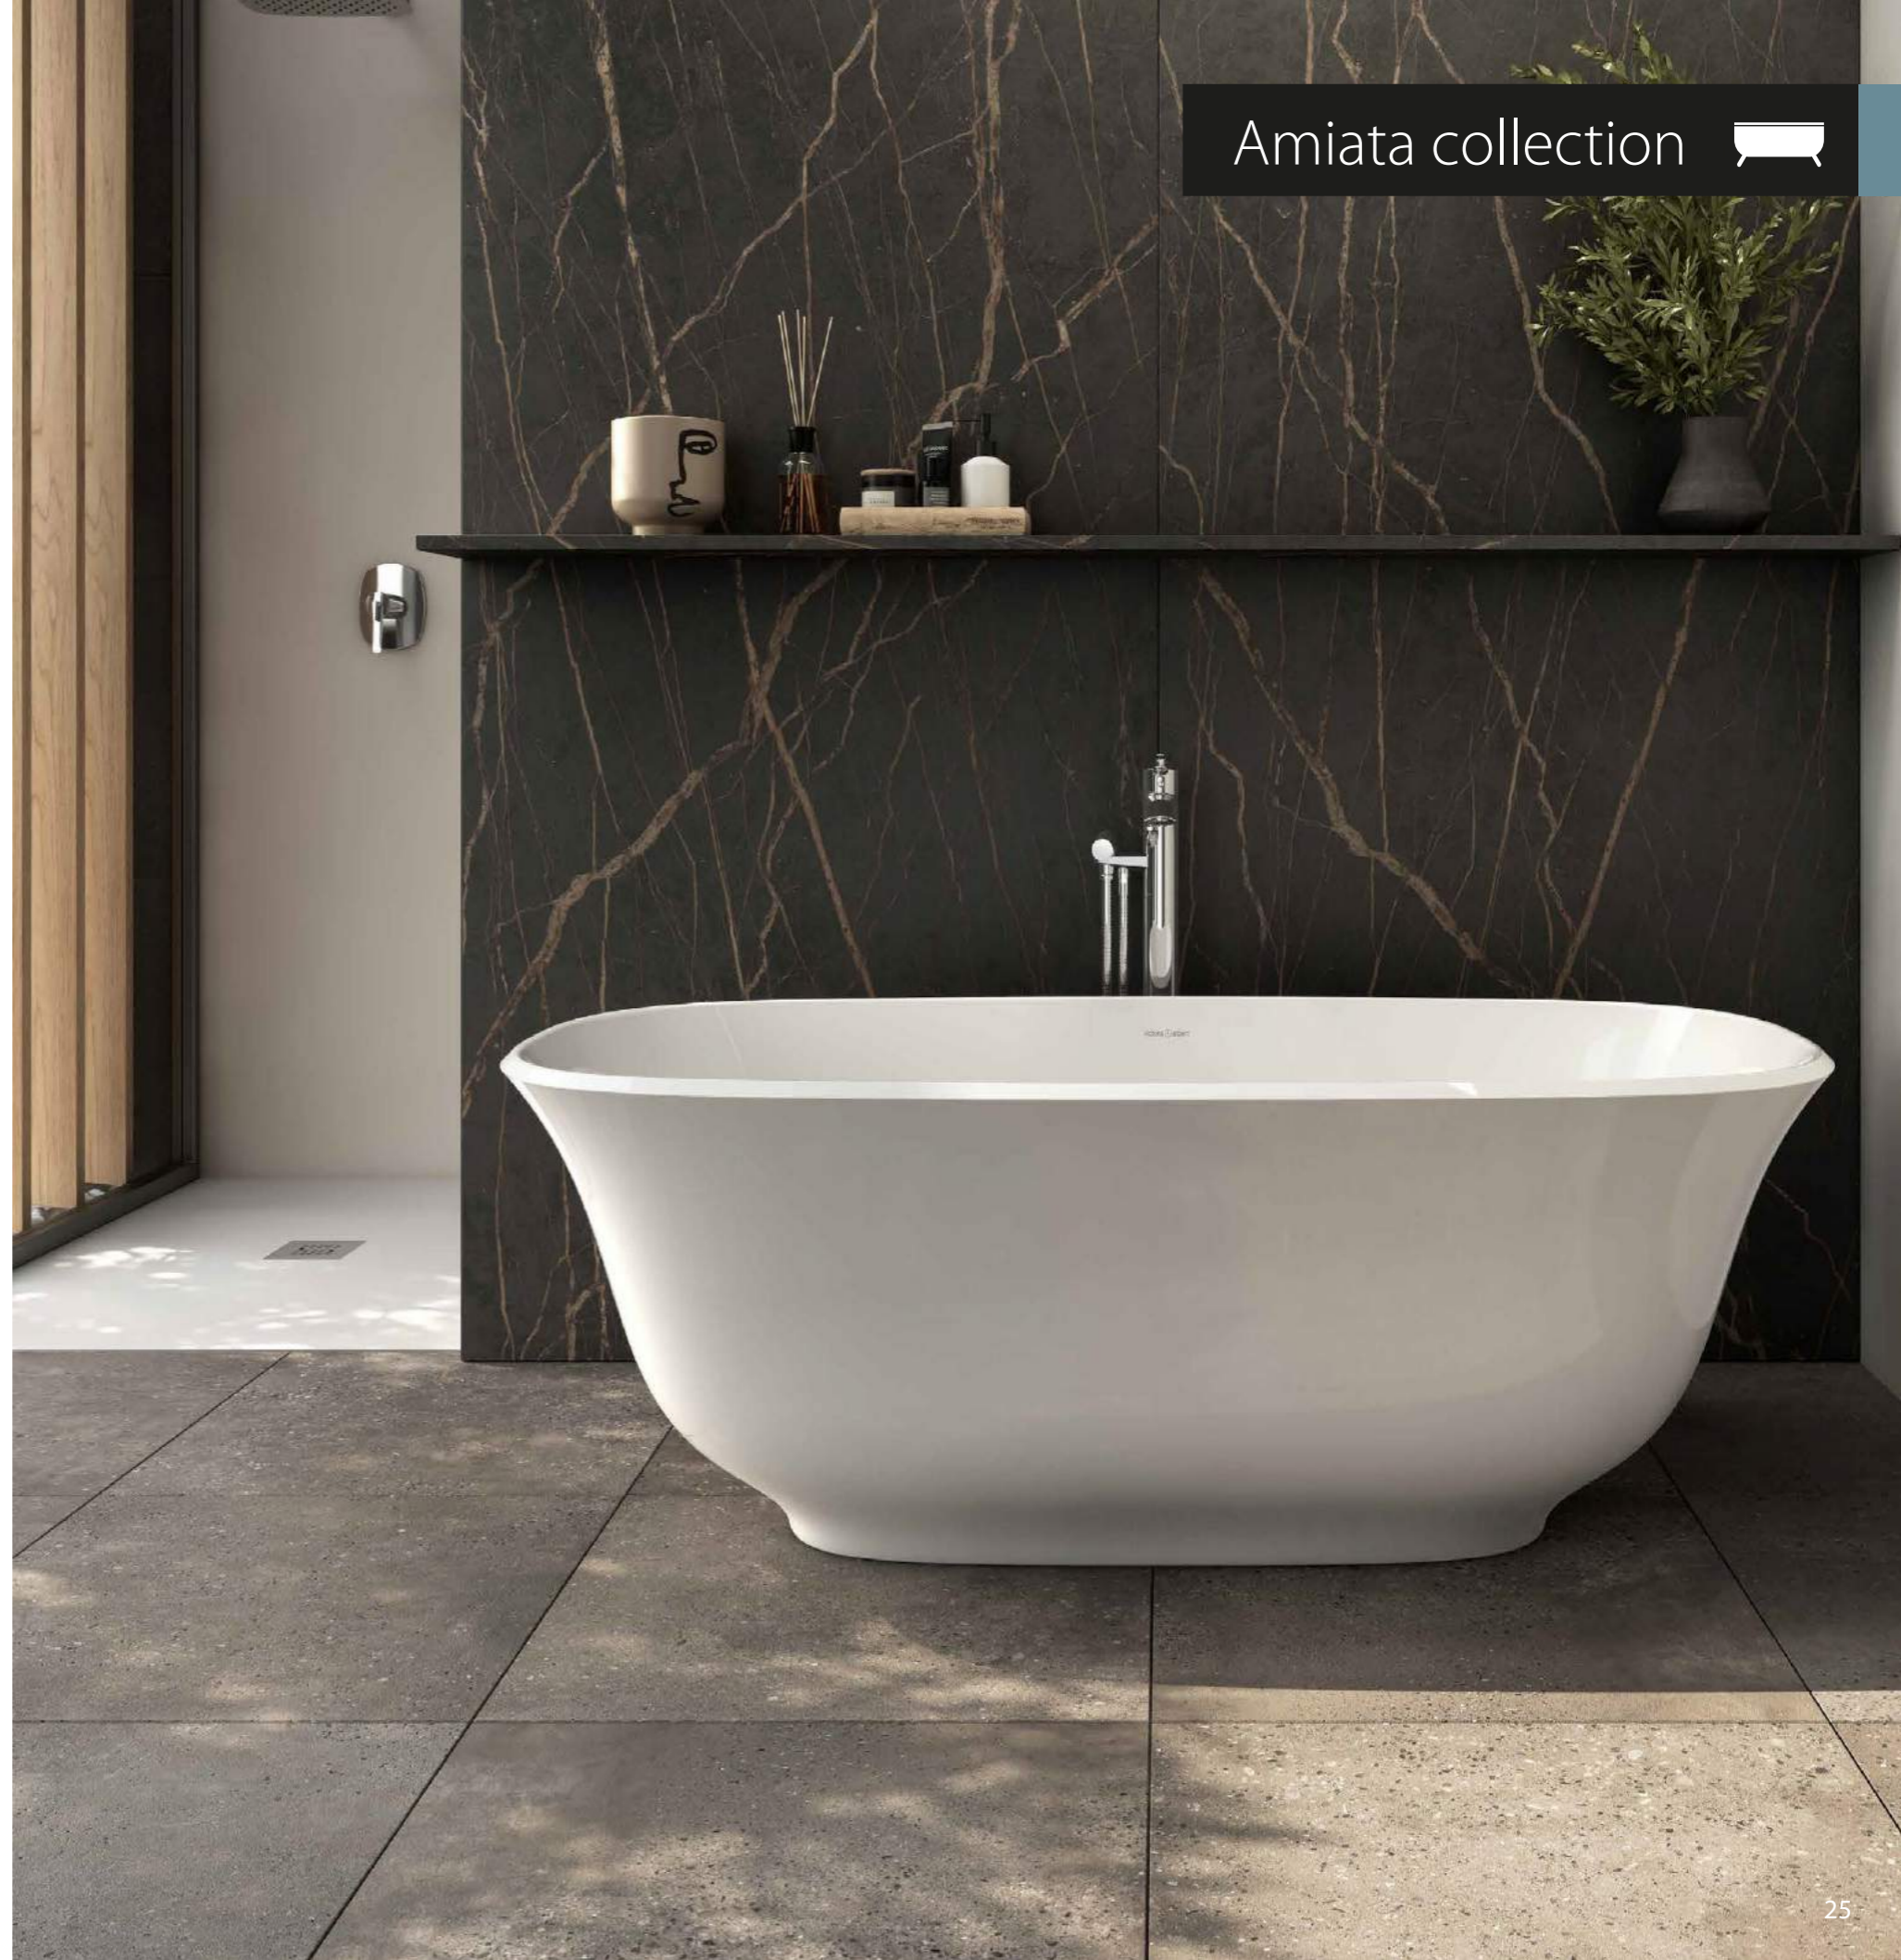

reddot award 2015
winner

MENEGHELLO PAOLELLI
ASSOCIATI

The award-winning Amiata collection was designed by Meneghello Paoletti Associati. This collection, with its organic curves and elegant proportions, offers classic style and ergonomics. Amiata works perfectly in both traditional and modern spaces. The Amiata is now available in two sizes, offering design solutions for compact bathrooms. Complemented by the Amiata 60 basin (page 158). Explore our spectrum of RAL colours in gloss or matt finishes.

Amiata collection