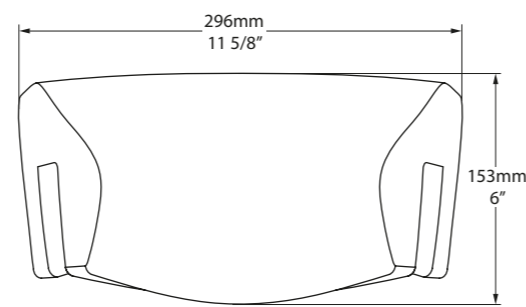

Amalfi Headrest

Dedicated headrest - Black.

HR-AML-xx

Napoli Headrest

Dedicated headrest - Black.

HR-NAP-xx

Front View

Handles

Set of two handles.

K-HAN01-xx