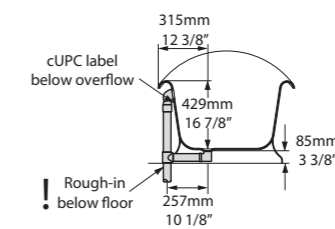

○ MAR-N-SW-NO + MAR-B-SW

CE Massachusetts Code
cUPC listing by IAPMO

Section BB

Watch Hill, Rhode Island, USA

Photography by: © Stephen Kent Johnson/OTTO

Design by: Studio Giancarlo Valle

QUARRYCAST™ White.

rich in
Volcanic
Limestone™

Personalise