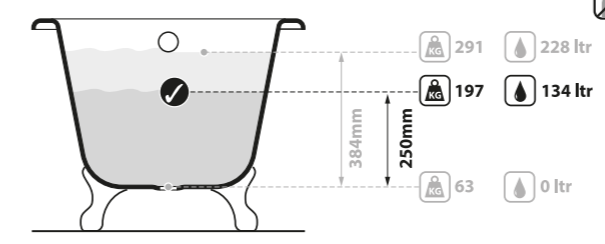

QUARRYCAST™ White.

rich in Volcanic Limestone™ Personalise