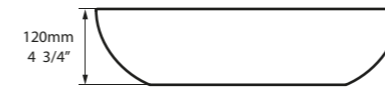

Top View

Side View

Front View

Section AA

l = 480mm/18 7/8"
w = 301mm/11 7/8"
h = 120mm/4 3/4"

○ VB-BAR-48-NO
◉ VB-BAR48M-SM-NO
PAINT-VB
5kg

 QUARRYCAST™ White.  QUARRYCAST™ Standard Matt.

 rich in Volcanic Limestone™   Personalise