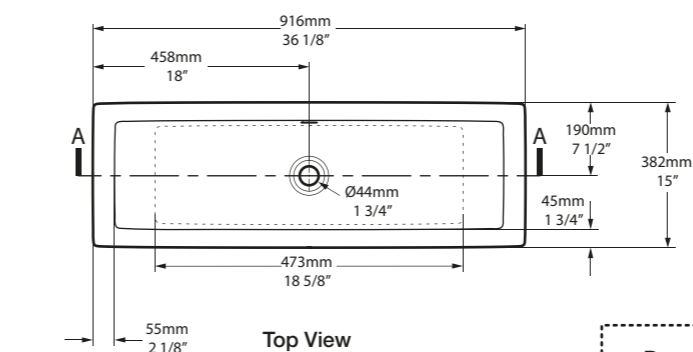

Rossendale 91

○ DU-ROS-91-IO

CE Massachusetts Code
cUPC listing by IAPMO

Side View

Drop In Cut Out

833mm x 340mm
32 3/4" x 13 3/8"

UnderMount Cut Out

779mm x 274mm
30 5/8" x 10 3/4"

Front View