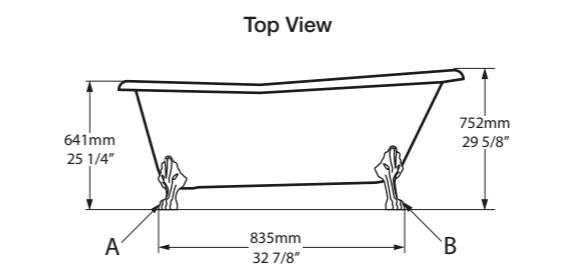

l = 1704mm/67 1/8"
w = 809mm/31 7/8"
h = 752mm/29 5/8"

○ ROX-N-SW-NO
■ PAINT-BATH
60kg

○ ROX-N-SW-NO 

CE  Massachusetts Code cUPC listing by IAPMO

Scottsdale, Arizona, USA

Photography by: Julianne Mckay, Pearl Blossom Photography