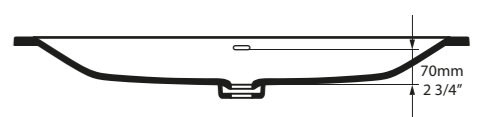

Rossendale 107

○ DU-ROS-107-IO

CE Massachusetts Code
cUPC listing by IAPMO

Section AA