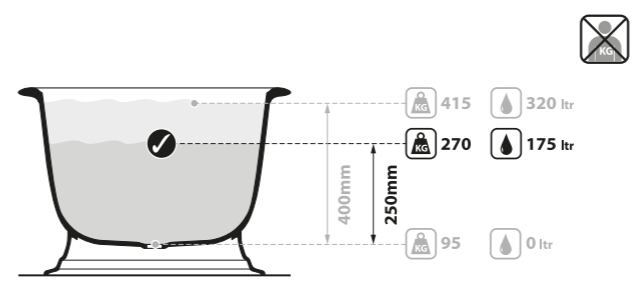

l = 1902mm/74⁷/₈"
 w = 910mm/35⁷/₈"
 h = 622mm/24¹/₂"

○ RAD-N-SW-NO + ELW-B-SW
 🛠️ PAINT-BATH
 95kg

Related accessories

Anatolia 56
 Page 224

Metallo 61 Quartz
 Page 220

○ RAD-N-SW-OF + ELW-B-SW ©

CE  Massachusetts Code cUPC listing by IAPMO Registered Design