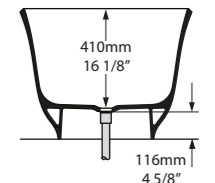

Amiata 1500

○ AMT1-N-SW-NO ○ AMT1M-N-SM-NO

CE Massachusetts Code: Pending
cUPC listing by IAPMO: Pending

Section BB

Section AA

Amiata 1500 follows the same iconic design as the Amiata 1650, in a more compact footprint. Featuring a void space underneath for waste plumbing. Explore our spectrum of RAL colours in gloss or matt finishes.

l = 1519mm/59 3/4"
w = 726mm/28 5/8"
h = 550mm/21 5/8"

○ AMT1-N-SW-NO
○ AMT1M-N-SM-NO
PAINT-BATH
73kg

SW QUARRYCAST™ White.

SM QUARRYCAST™ Standard Matt.

QC rich in Volcanic Limestone™

Personalise