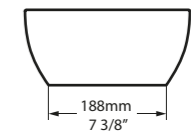

Top View

Side View

Front View

Section AA

l = 480mm/18 7/8"
w = 301mm/11 7/8"
h = 120mm/4 3/4"

○ VB-BAR-48-NO
◉ VB-BAR48M-SM-NO
PAINT-VB
5kg

 QUARRYCAST™ White.  QUARRYCAST™ Standard Matt.

 rich in Volcanic Limestone™   Personalise