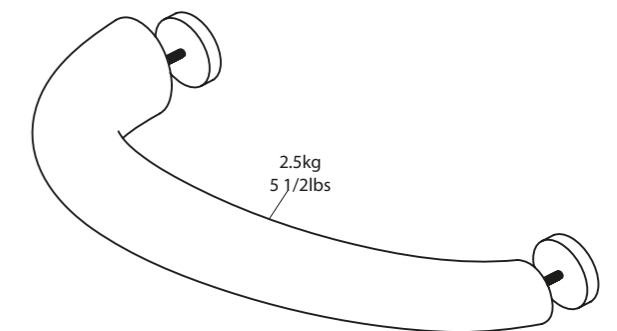

Amalfi Headrest

Dedicated headrest - Black.

HR-AML-xx

Napoli Headrest

Dedicated headrest - Black.

HR-NAP-xx

Handles

Set of two handles.

K-HAN01-xx