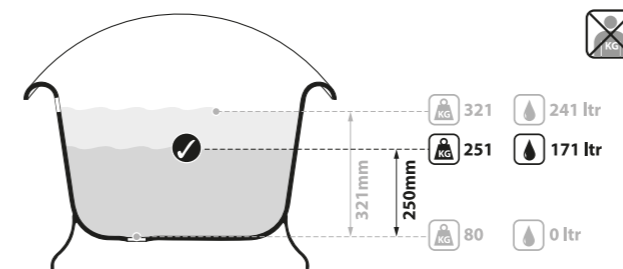

○ MAR-N-SW-NO + MAR-B-SW

CE Massachusetts Code
cUPC listing by IAPMO

Watch Hill, Rhode Island, USA

Photography by: © Stephen Kent Johnson/OTTO

Design by: Studio Giancarlo Valle

QUARRYCAST™ White.

rich in
Volcanic
Limestone™

Personalise