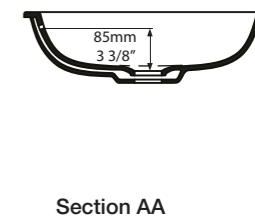

Kaldera 56

○ UB-KAL-56-IO

CE Massachusetts Code
cUPC listing by IAPMO