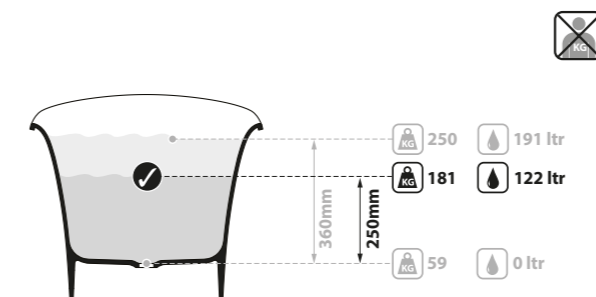

Toulouse 1500 bears all the hallmarks of the classic Toulouse bath; an elegant rolled rim, with a seamless design that falls to the floor. Toulouse 1500 is perfect for smaller bathrooms where space is at a premium. The bath also features a void space underneath for waste plumbing. Explore our spectrum of RAL colours in gloss or matt finishes.

l = 1519mm/59 3/4"
w = 744mm/29 1/4"
h = 645mm/25 3/8"

○ TO1-N-SW-NO
○ TO1M-N-SM-NO
PAINT-BATH
59kg