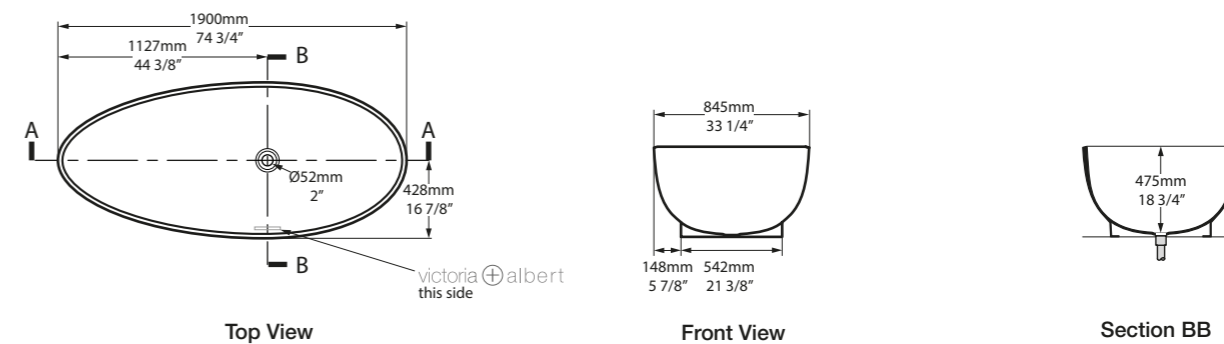

l = 1900mm/74¾"
 w = 845mm/33¼"
 h = 503mm/19¾"

- NAP-N-SW-NO
- Ⓜ NAPM-N-SM-NO
- 🔧 PAINT-BATH
- 71kg

Related accessories

Napoli 57
Page 180

Tombolo 10
Page 234

○ NAP-N-SW-NO   NAPM-N-SM-NO 

  Massachusetts Code
cUPC listing by IAPMO