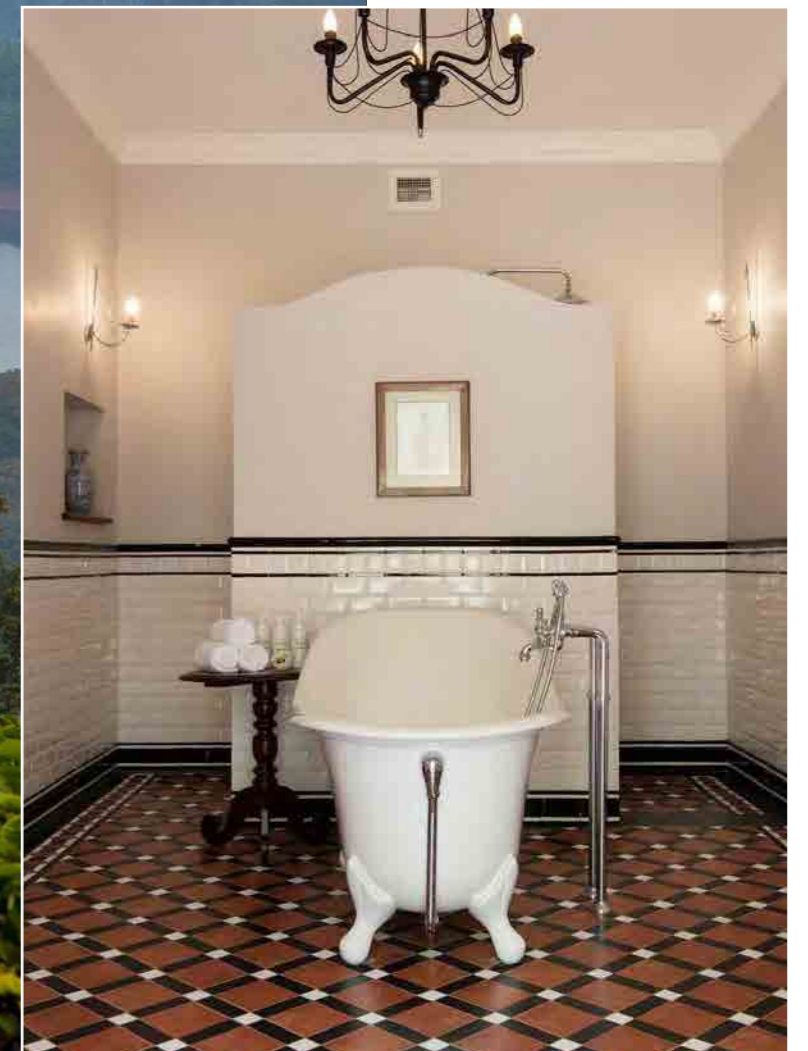

Set of two handles.

K-HAN01-xx

Top View

Side View

CEYLON TEA TRAILS

DIMBULA, SRI LANKA

Photography: Resplendent Ceylon

DRAYTON