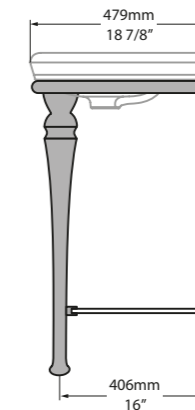

Candella 100

CE Massachusetts Code
cUPC listing by IAPMO

CAN-100-N-PC CAN-100-1TH-PC CAN-100-3TH-PC

Side view

Section AA

Tap holes can be drilled by installer.
Armaturenlöcher können leicht vom Installateur gebohrt werden.
Les trous de robinetterie peuvent être percés par l'installateur.
Pueden ser perforados por el instalador.
I fori per rubinetti possono essere perforati dall'installatore.

CAN-100-N-PC

CAN-100-1TH-PC

CAN-100-3TH-PC

l = 999mm/39 3/8"
w = 479mm/18 7/8"
h = 907mm/35 3/4"

CAN-100-N-PC
CAN-100-1TH-PC
CAN-100-3TH-PC
40.5kg

Polished Chrome washstand topped with a Lario 100 Solo basin.

- Option to order with or without tap holes;
- Two legs with elegantly formed details;
- Towel rail and a toughened glass shelf for storage;
- Wall anchors included.