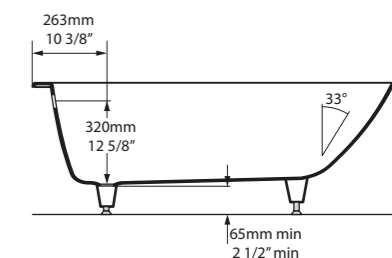

SW QUARRYCAST™ White.

Qc rich in Volcanic Limestone

Kaldera 5

○ KAL5-N-SW-IO 

  Massachusetts Code
cUPC listing by IAPMO

l = 1500mm/59"
w = 800mm/31 1/2"
h = 480-486mm/18 7/8-19 1/8"

○ KAL5-N-SW-NO
64kg

Kaldera 5 is ergonomically designed for maximum comfort and suitable for drop-in and undermount installations. Kaldera 5 brings clean lines and luxurious style to the bathroom, lending itself to both residential and hotel bathroom applications. Measuring a compact 1500mm, it is ideal for smaller spaces.