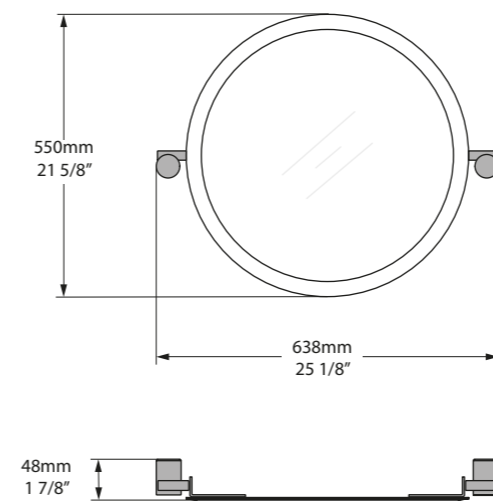

MET-61-Qxx-N-PC

MET-61-Qxx-1TH-PC

MET-61-Qxx-3TH-PC

*for Victoria + Albert Baths products, check if fitting other products

l = 610mm/24"
 w = 494mm/19 1/2"
 h = 945mm/37 1/4"

MET-61-Qxx-N-PC
 MET-61-Qxx-1TH-PC
 MET-61-Qxx-3TH-PC
 31kg

Round wall mirror with pivoting exposed brackets.
Available in a Polished Chrome or Brushed Steel finish.

MR-ANA-55-xx

l = 638mm/25 1/8"
w = 48mm/1 7/8"
h = 550mm/21 5/8"

MR-ANA-55-xx
3kg

MR-ANA-56-xx

l = 652mm/25 5/8"
w = 48mm/1 7/8"
h = 560mm/22"