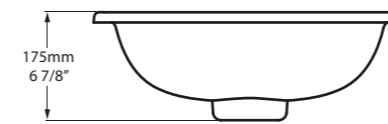

l = 1145mm/45 1/8"
w = 579mm/22 3/4"
h = 185mm/7 1/4"

○ DB-MAN-N-114-IO
○ DB-MAN-1TH-114-IO
○ DB-MAN-3TH-114-IO
20kg

Pembroke 52

○ DU-PEM-52-IO 

CE  Massachusetts Code
cUPC listing by IAPMO

Top View

Side View