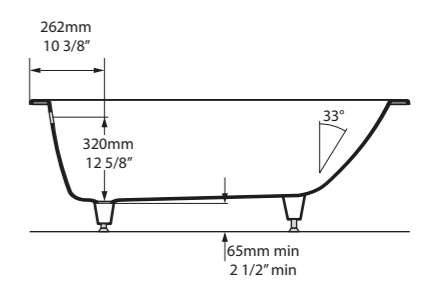

Kaldera 6

○ KAL6-N-SW-IO

CE UPC Massachusetts Code cUPC listing by IAPMO

Kaldera 6 is ergonomically designed for maximum comfort and suitable for drop-in and undermount installations. Kaldera 6 brings clean lines and luxurious style to the bathroom, lending itself to both residential and hotel bathroom applications. Kaldera 6 is the largest bath in the collection, measuring 1650mm.

1. 33° angle of recline;
   - Diamond cut edge - ideal for back-to-wall or corner installations;
   - Four adjustable feet for perfect levelling.
2. Also see the more compact Kaldera 4 and Kaldera 5 baths.

Please note: All baths in Australia come as standard without an overflow. When installed with an optional waste kit, the overflow hole needs to be drilled on site by an installer.

SW QUARRYCAST™ White.

QC rich in Volcanic Limestone