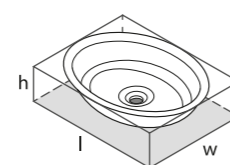

The Radford 51 is a traditional countertop basin with subtle rim detailing. Designed to complement the Radford freestanding bath. Explore our spectrum of RAL colours in gloss or matt finishes.

l = 510mm/20 1/8"
w = 395mm/15 1/2"
h = 115mm/4 1/2"

○ VB-RAD-51-NO
PAINT-VB
5kg