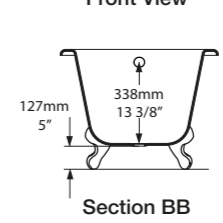

○ SHR-N-SW-NO