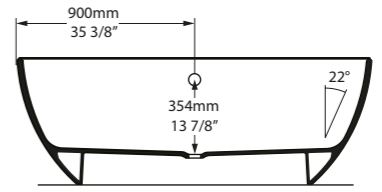

Barcelona 1800

○ BA3-N-SW-NO ○ BA3M-N-SM-NO

Massachusetts Code
cUPC listing by IAPMO

Section AA

Barcelona 1800 is a design statement, ideally suited to a larger bathroom. Previously called Barcelona 3, Barcelona 1800 now features a chamfered rim for head and neck comfort, improved lower back support, and a void space underneath for waste plumbing. Explore our spectrum of RAL colours in gloss or matt finishes.

l = 1800mm/70 7/8"
w = 866mm/34 1/8"
h = 559mm/22"
○ BA3-N-SW-NO
○ BA3M-N-SM-NO
PAINT-BATH
93kg

SW QUARRYCAST™ White. **SM** QUARRYCAST™ Standard Matt. Personalise