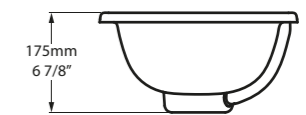

l = 1145mm/45 1/8"
w = 579mm/22 3/4"
h = 185mm/7 1/4"

○ DB-MAN-N-114-IO
○ DB-MAN-1TH-114-IO
○ DB-MAN-3TH-114-IO
20kg

Pembroke 52

○ DU-PEM-52-IO 

CE  Massachusetts Code
cUPC listing by IAPMO

Top View

Side View