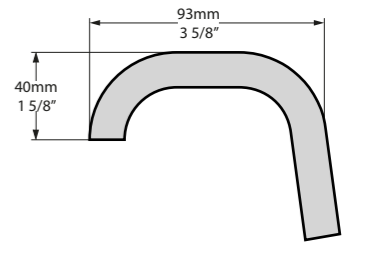

○ HAM-N-SW-NO

CE Massachusetts Code cUPC listing by IAPMO

Tap holes can be drilled by installer
Armaturenlöcher können leicht vom Installateur gebohrt werden
Les trous de robinetterie peuvent être percés par l'installateur
Pueden ser perforados por el instalador
I fori per rubinetti possono essere perforati dall'installatore

Barcelona, Spain

Photography by: José Hevia

Design by: Miriam Barrio Studio