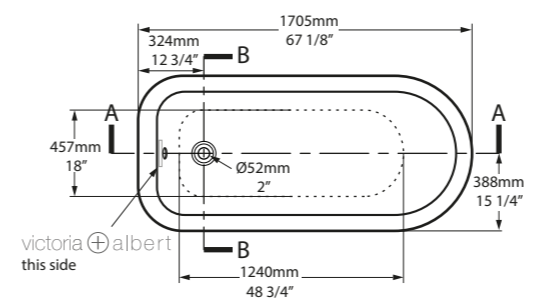

○ HAM-N-SW-NO

CE Massachusetts Code cUPC listing by IAPMO

Tap holes can be drilled by installer
Armaturenlöcher können leicht vom Installateur gebohrt werden
Les trous de robinetterie peuvent être percés par l'installateur
Pueden ser perforados por el instalador
I fori per rubinetti possono essere perforati dall'installatore

Barcelona, Spain

Photography by: José Hevia

Design by: Miriam Barrio Studio