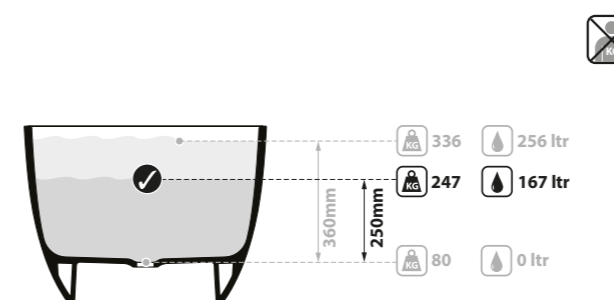

Barcelona 1500 is a modern design statement for the smaller bathroom. Its smooth, pebble-shaped design features a chamfered rim for neck and arm comfort, and a void space underneath for waste plumbing. Explore our spectrum of RAL colours in gloss or matt finishes.

l = 1500mm/59"
w = 724mm/28 1/2"
h = 532mm/21"

○ BA1-N-SW-NO
○ BA1M-N-SM-NO
PAINT-BATH
80kg

SW QUARRYCAST™ White.

SM QUARRYCAST™ Standard Matt.

Personalise