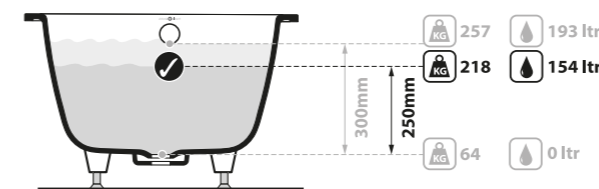

SW QUARRYCAST™ White.

Qc rich in Volcanic Limestone

Kaldera 5

○ KAL5-N-SW-IO 

  Massachusetts Code
cUPC listing by IAPMO

l = 1500mm/59"
w = 800mm/31 1/2"
h = 480-486mm/18 7/8-19 1/8"

○ KAL5-N-SW-NO
64kg

Kaldera 5 is ergonomically designed for maximum comfort and suitable for drop-in and undermount installations. Kaldera 5 brings clean lines and luxurious style to the bathroom, lending itself to both residential and hotel bathroom applications. Measuring a compact 1500mm, it is ideal for smaller spaces.