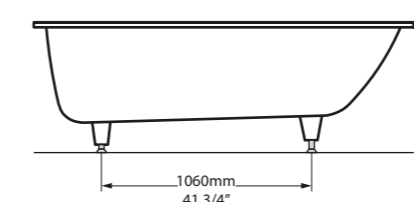

Kaldera 6

○ KAL6-N-SW-IO

CE UPC Massachusetts Code cUPC listing by IAPMO

Kaldera 6 is ergonomically designed for maximum comfort and suitable for drop-in and undermount installations. Kaldera 6 brings clean lines and luxurious style to the bathroom, lending itself to both residential and hotel bathroom applications. Kaldera 6 is the largest bath in the collection, measuring 1650mm.

1. 33° angle of recline;
   - Diamond cut edge - ideal for back-to-wall or corner installations;
   - Four adjustable feet for perfect levelling.
2. Also see the more compact Kaldera 4 and Kaldera 5 baths.

Please note: All baths in Australia come as standard without an overflow. When installed with an optional waste kit, the overflow hole needs to be drilled on site by an installer.

SW QUARRYCAST™ White.

QC rich in Volcanic Limestone