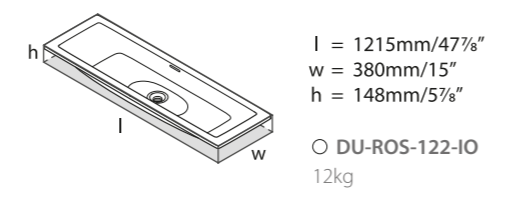

SW QUARRYCAST™ White. rich in Volcanic Limestone