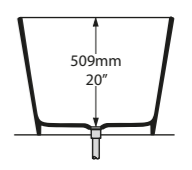

Vetralla 1650

○ VE2-N-SW-NO ○ VE2M-N-SM-NO

CE Massachusetts Code cUPC listing by IAPMO

Section BB

l = 1650mm/65"
w = 727mm/28 5/8"
h = 550mm/21 5/8"
○ VE2-N-SW-NO
○ VE2M-N-SM-NO
PAINT-BATH
69kg

SW QUARRYCAST™ White. SM QUARRYCAST™ Standard Matt.

Personalise