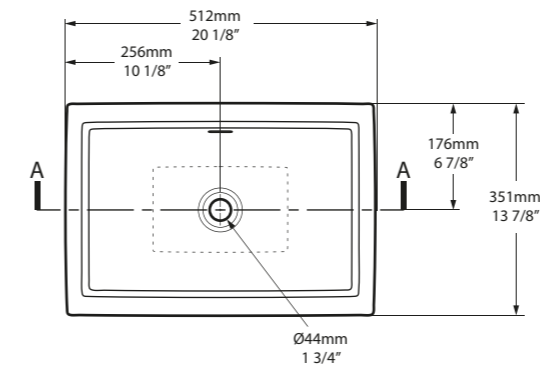

l = 1145mm/45 1/8"
w = 579mm/22 3/4"
h = 185mm/7 1/4"

○ DB-MAN-N-114-IO
○ DB-MAN-1TH-114-IO
○ DB-MAN-3TH-114-IO
20kg

Pembroke 52

○ DU-PEM-52-IO 

CE  Massachusetts Code
cUPC listing by IAPMO

Top View

Side View