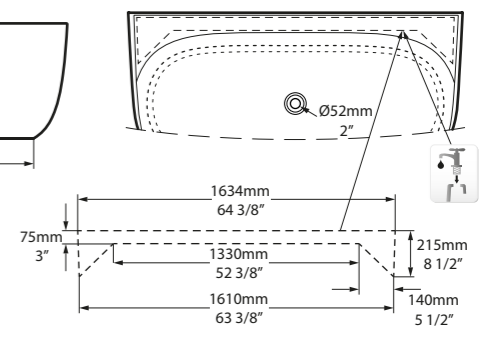

○ ELD-N-SW-NO

Massachusetts Code
cUPC listing by IAPMO

Tap holes can be drilled by installer
Armaturenlöcher können leicht vom Installateur gebohrt werden
Les trous de robinetterie peuvent être percés par l'installateur
Pueden ser perforados por el instalador
I fori per rubinetti possono essere perforati dall'installatore

Essex, United Kingdom

Photography by: Daniela Exley for Amazing Productions

Architecture: Chris Dyson Architects

Design by: Edwina Boase

QUARRYCAST™ White.

rich in Volcanic Limestone™

Personalise