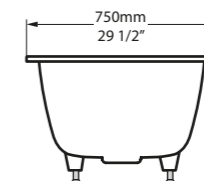

l = 1500mm/59"
w = 750mm/29 1/2"
h = 480-486mm/18 7/8-19 1/8"
○ KAL4-N-SW-NO
62kg

Kaldera 4 is ergonomically designed for maximum comfort and suitable for drop-in and undermount installations. Kaldera 4 brings clean lines and luxurious style to the bathroom, lending itself to both residential and hotel bathroom applications. Measuring a compact 1500mm, it is ideal for smaller spaces.