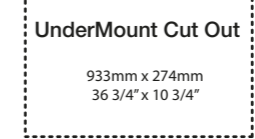

l = 916mm/36 1/8"
w = 382mm/15"
h = 148mm/5 7/8"

○ DU-ROS-91-IO
9kg

SW QUARRYCAST™ White.

QC rich in
Volcanic
Limestone

Rossendale 107

○ DU-ROS-107-IO 

CE  Massachusetts Code
cUPC listing by IAPMO

Front View