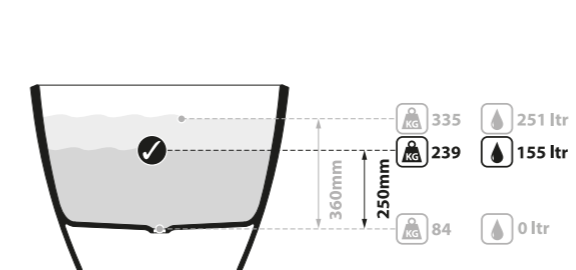

  Massachusetts Code
cUPC listing by IAPMO

Top View

Front View

Side View

Section BB

Section AA
Shown with K12 Waste Kit

Mozzano 2 follows the same design as the Mozzano bath but in a larger size. Features a void space underneath for waste plumbing. Explore our spectrum of RAL colours in gloss or matt finishes.