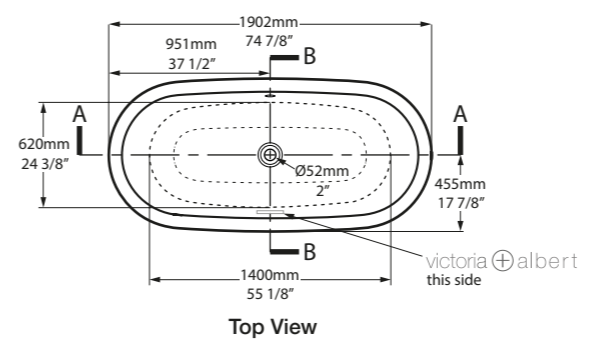

l = 1902mm/74⁷/₈"
 w = 910mm/35⁷/₈"
 h = 622mm/24¹/₂"

○ RAD-N-SW-NO + ELW-B-SW
 🛠️ PAINT-BATH
 95kg

Related accessories

Anatolia 56
 Page 224

Metallo 61 Quartz
 Page 220

○ RAD-N-SW-OF + ELW-B-SW ©

CE  Massachusetts Code cUPC listing by IAPMO Registered Design