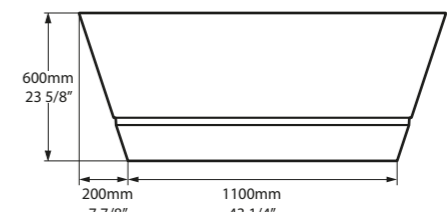

Top View

Front View

Side View

Section AA / Section BB

 QUARRYCAST™ White.

 rich in Volcanic Limestone™

 Personalise

The Terrassa is a double-ended bath with internal sculpted detailing. At just 1702mm in length, it is the perfect match for a contemporary bathroom of any size. For a similar version with a void, see Barcelona 1500. Complemented by the Barcelona 48, Barcelona 55 or Barcelona 64 basins (page 160-165). Explore our spectrum of RAL colours in gloss or matt finishes.