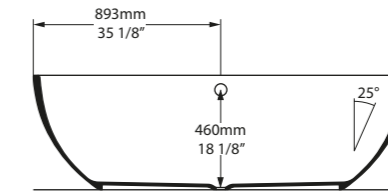

l = 1785mm/70 1/4"
w = 854mm/33 5/8"
h = 552mm/21 3/4"

- BAR-N-SW-NO
- SM BARM-N-SM-NO
- PAINT-BATH
- 97kg

Barcelona Classic

- BAR-N-SW-NO
- SM BARM-N-SM-NO

Top View

Front View

Side View

Section AA