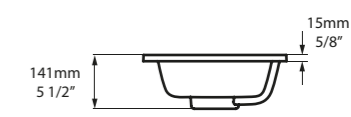

l = 916mm/36 1/8"
w = 382mm/15"
h = 148mm/5 7/8"

○ DU-ROS-91-IO
9kg

SW QUARRYCAST™ White.

QC rich in
Volcanic
Limestone

Rossendale 107

○ DU-ROS-107-IO 

CE  Massachusetts Code
cUPC listing by IAPMO

Front View