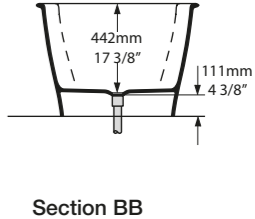

○ PEM-N-SW-NO

SW QUARRYCAST™ White.

QC rich in Volcanic Limestone™

Personalise