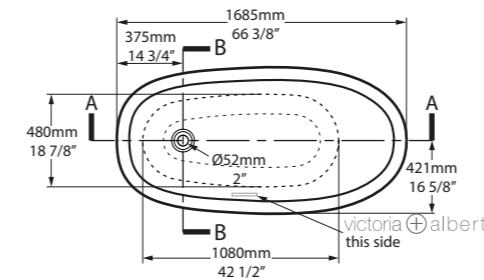

l = 1685mm/66³/₈"
 w = 842mm/33¹/₈"
 h = 850mm/33¹/₂"

○ DRA-N-SW-NO
 ■ PAINT-BATH
 63kg

Related accessories

Candella 100
 Page 212

Anatolia 55
 Page 222

○ DRA-N-SW-NO 

Top View

Side View