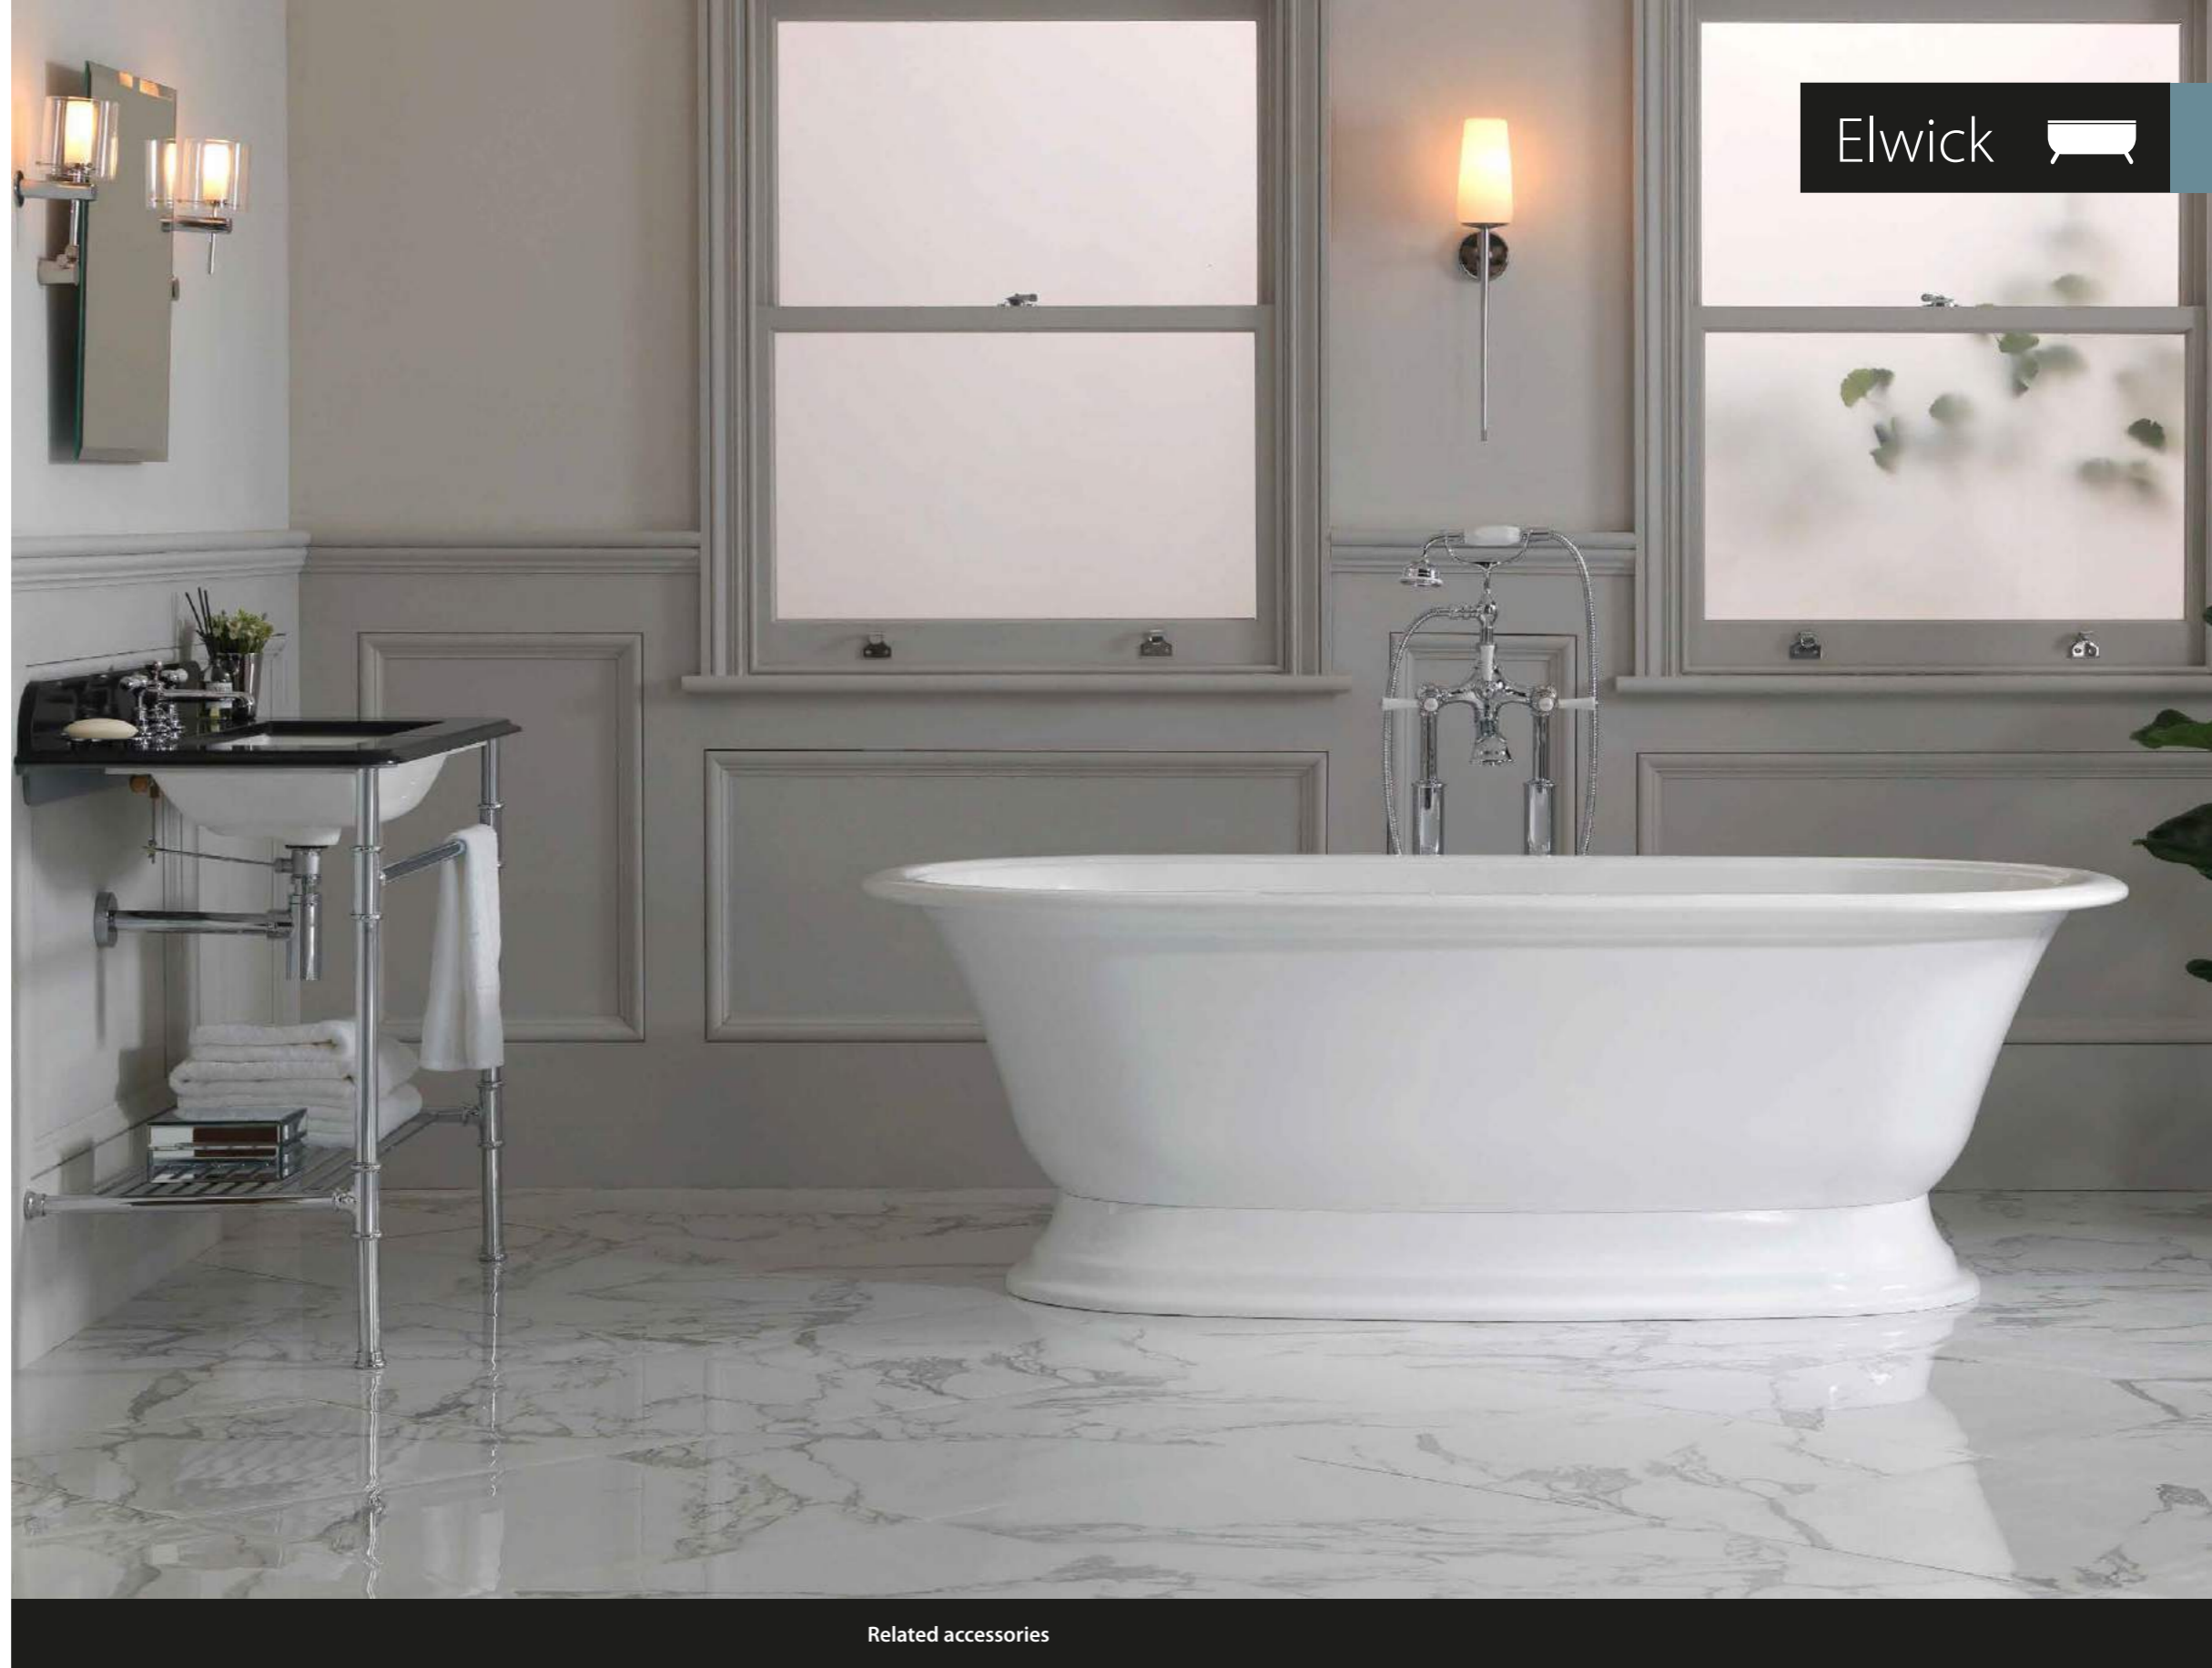

Design by: Edwina Boase

 QUARRYCAST™ White.

 rich in Volcanic Limestone™

Personalise

Elwick is a generous double-ended bath, mounted on a pedestal base to hide away the waste plumbing. Subtle rim detailing brings the traditional form into the modern day. Complemented by the Radford 51 basin (page 182). Explore our spectrum of RAL colours in gloss or matt finishes.