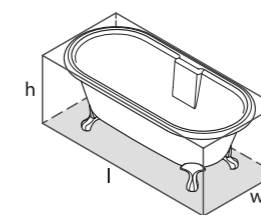

l = 1744mm/68 7/8"
 w = 798mm/31 3/8"
 h = 646mm/25 5/8"

○ CHE-N-SW-NO
 ■ PAINT-BATH
 61kg

Related accessories

Lario 100 Solo
 Page 198

○ CHE-N-SW-NO

Top View

Side View

Section AA