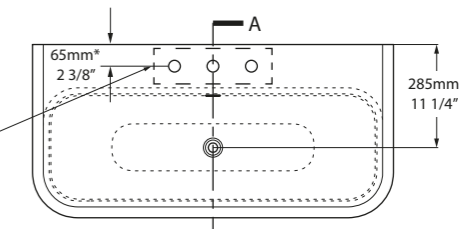

Section AA

Tap holes can be drilled by installer
Armaturenlöcher können leicht vom Installateur gebohrt werden
Les trous de robinetterie peuvent être percés par l'installateur
Pueden ser perforados por el instalador
I fori per rubinetti possono essere perforati dall'installatore

- MET-100-N-PC
- MET-100-1TH-PC
- MET-100-3TH-PC

l = 999mm/39 3/8"
w = 479mm/18 7/8"
h = 915mm/36"

MET-100-N-PC
MET-100-1TH-PC
MET-100-3TH-PC
33kg