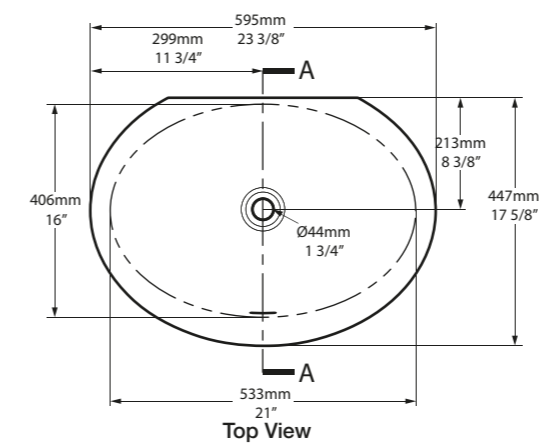

l = 475mm/18 3/4"
w = 453mm/17 7/8"
h = 136mm/5 3/8"
○ UB-KAA-48-IO
4kg

SW QUARRYCAST™ White.

QC rich in
Volcanic
Limestone

Kaali 60

○ UB-KAA-60-IO

Massachusetts Code
cUPC listing by IAPMO

Side View

Front View