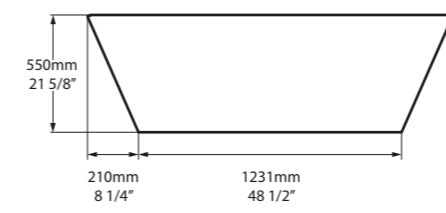

Vetralla 1650

○ VE2-N-SW-NO ○ VE2M-N-SM-NO

CE Massachusetts Code cUPC listing by IAPMO

Side View

l = 1650mm/65"
w = 727mm/28 5/8"
h = 550mm/21 5/8"
○ VE2-N-SW-NO
○ VE2M-N-SM-NO
PAINT-BATH
69kg

SW QUARRYCAST™ White. SM QUARRYCAST™ Standard Matt.

Personalise