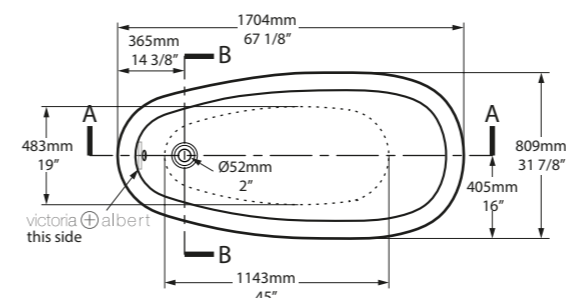

l = 1704mm/67 1/8"
w = 809mm/31 7/8"
h = 752mm/29 5/8"

○ ROX-N-SW-NO
■ PAINT-BATH
60kg

○ ROX-N-SW-NO 

CE  Massachusetts Code cUPC listing by IAPMO

Scottsdale, Arizona, USA

Photography by: Julianne Mckay, Pearl Blossom Photography