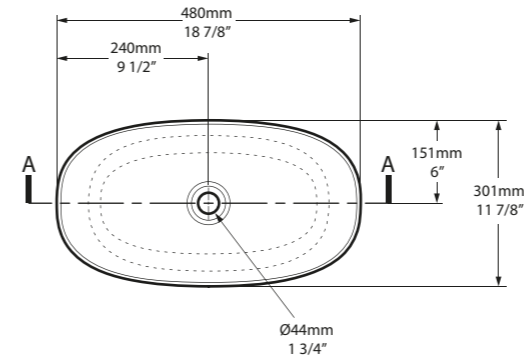

l = 600mm/23 5/8"
w = 413mm/16 1/4"
h = 157mm/6 1/8"

○ VB-AMT-60-NO
PAINT-VB
9kg

SW QUARRYCAST™ White.

Qc rich in Volcanic Limestone™

Personalise

Barcelona 48

○ VB-BAR-48-NO  ◉ VB-BAR48M-SM-NO 

  Massachusetts Code
cUPC listing by IAPMO

Top View

Side View

Front View

Section AA

l = 480mm/18 7/8"
w = 301mm/11 7/8"
h = 120mm/4 3/4"

○ VB-BAR-48-NO
◉ VB-BAR48M-SM-NO
PAINT-VB
5kg

 QUARRYCAST™ White.  QUARRYCAST™ Standard Matt.

 rich in Volcanic Limestone™   Personalise