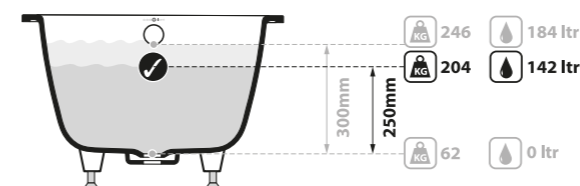

Kaldera 4
1500 x 750
Page 148

Kaldera 5
1500 x 800
Page 150

Kaldera 6
1650 x 900
Page 152

| | | | |
|------------|---|---|---|
| Drop-in | ✓ | ✓ | ✓ |
| Undermount | ✓ | ✓ | ✓ |

Kaldera 4

○ KAL4-N-SW-IO

CE  Massachusetts Code cUPC listing by IAPMO