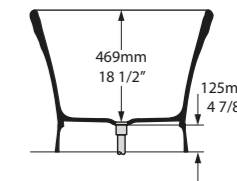

l = 1797mm/70¾"
 w = 780mm/30¾"
 h = 608mm/23⅞"

○ WOR-N-SW-NO
 🛁 PAINT-BATH
 105kg

○ WOR-N-SW-NO 

  Massachusetts Code
cUPC listing by IAPMO

Top View

Front View

Section BB

Side View