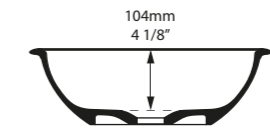

○ VB-DRA-40-NO

Top View

Rim Detail

Section AA

l = 400mm/15 3/4"
w = 400mm/15 3/4"
h = 123mm/4 7/8"
○ VB-DRA-40-NO
PAINT-VB
4kg

The Drayton 40 is a traditional countertop basin with subtle rim detailing. Designed to complement the Drayton freestanding bath. Explore our spectrum of RAL colours in gloss or matt finishes.

QUARRYCAST™ White.

rich in Volcanic Limestone™

Personalise