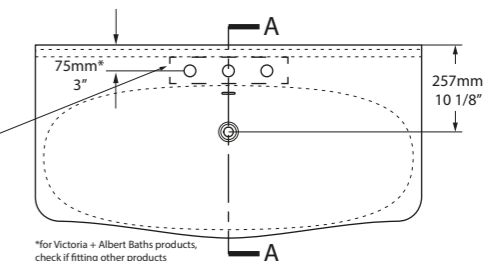

l = 1145mm/45 1/8"
w = 579mm/22 3/4"
h = 902mm/35 1/2"

MET-114-N-PC
MET-114-1TH-PC
MET-114-3TH-PC
35kg