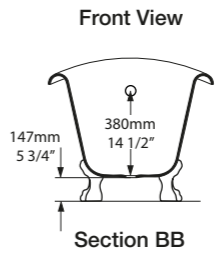

l = 1704mm/67 1/8"
w = 809mm/31 7/8"
h = 752mm/29 5/8"

○ ROX-N-SW-NO
■ PAINT-BATH
60kg

○ ROX-N-SW-NO 

CE  Massachusetts Code cUPC listing by IAPMO

Scottsdale, Arizona, USA

Photography by: Julianne Mckay, Pearl Blossom Photography