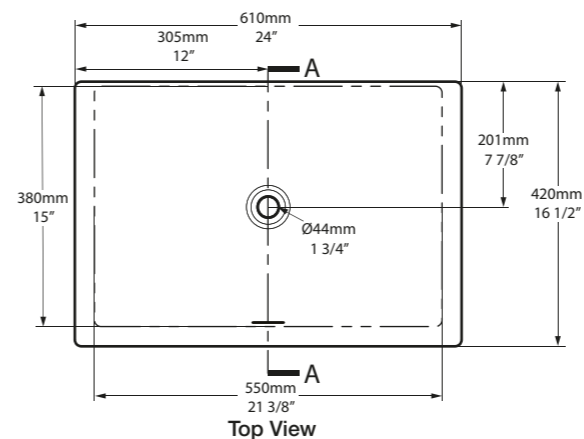

Kaldera 62

○ UB-KAL-62-IO

CE Massachusetts Code
cUPC listing by IAPMO

The Kaldera 62 is the largest of the Kaldera undermount basins. Rectangular in shape, it is designed to match the Kaldera built-in bath collection but naturally complements other models. Features an internal overflow. Also available in a smaller size - see Kaldera 56.

l = 610mm/24"
w = 420mm/16 1/2"
h = 134mm/5 1/4"
○ UB-KAL-62-IO
6kg

SW QUARRYCAST™ White.

QC rich in Volcanic Limestone