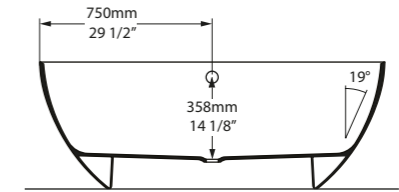

l = 1500mm/59"
w = 800mm/31½"
h = 547mm/21½"

- COR-N-SW-NO
- ⊗ CORM-N-SM-NO
- 🔧 PAINT-BATH
- 75kg

○ COR-N-SW-NO  ○ CORM-N-SM-NO 

CE  Massachusetts Code cUPC listing by IAPMO

Top View

Front View

Section BB

Side View