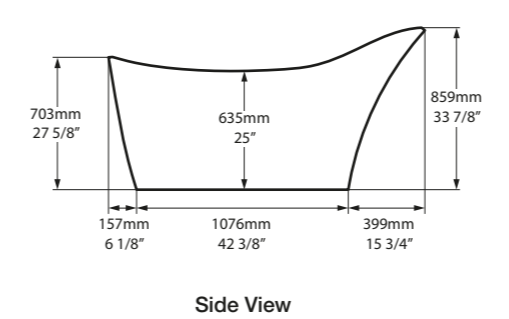

l = 1632mm/64¼"
 w = 794mm/31¼"
 h = 859mm/33⅞"

- AML-N-SW-NO
- ⊗ AMLM-N-SM-NO
- 🚰 PAINT-BATH
- 70kg

Related accessories

Amalfi 55
 Page 156

○ AML-N-SW-NO   AMLM-N-SM-NO 

  Massachusetts Code cUPC listing by IAPMO