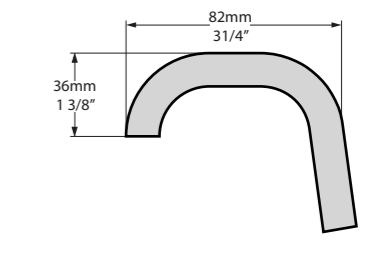

Rim Detail

CE Massachusetts Code cUPC listing by IAPMO

Tap holes can be drilled by installer
Armaturenlöcher können leicht vom Installateur gebohrt werden
Les trous de robinetterie peuvent être percés par l'installateur
Pueden ser perforados por el instalador
I fori per rubinetti possono essere perforati dall'installatore