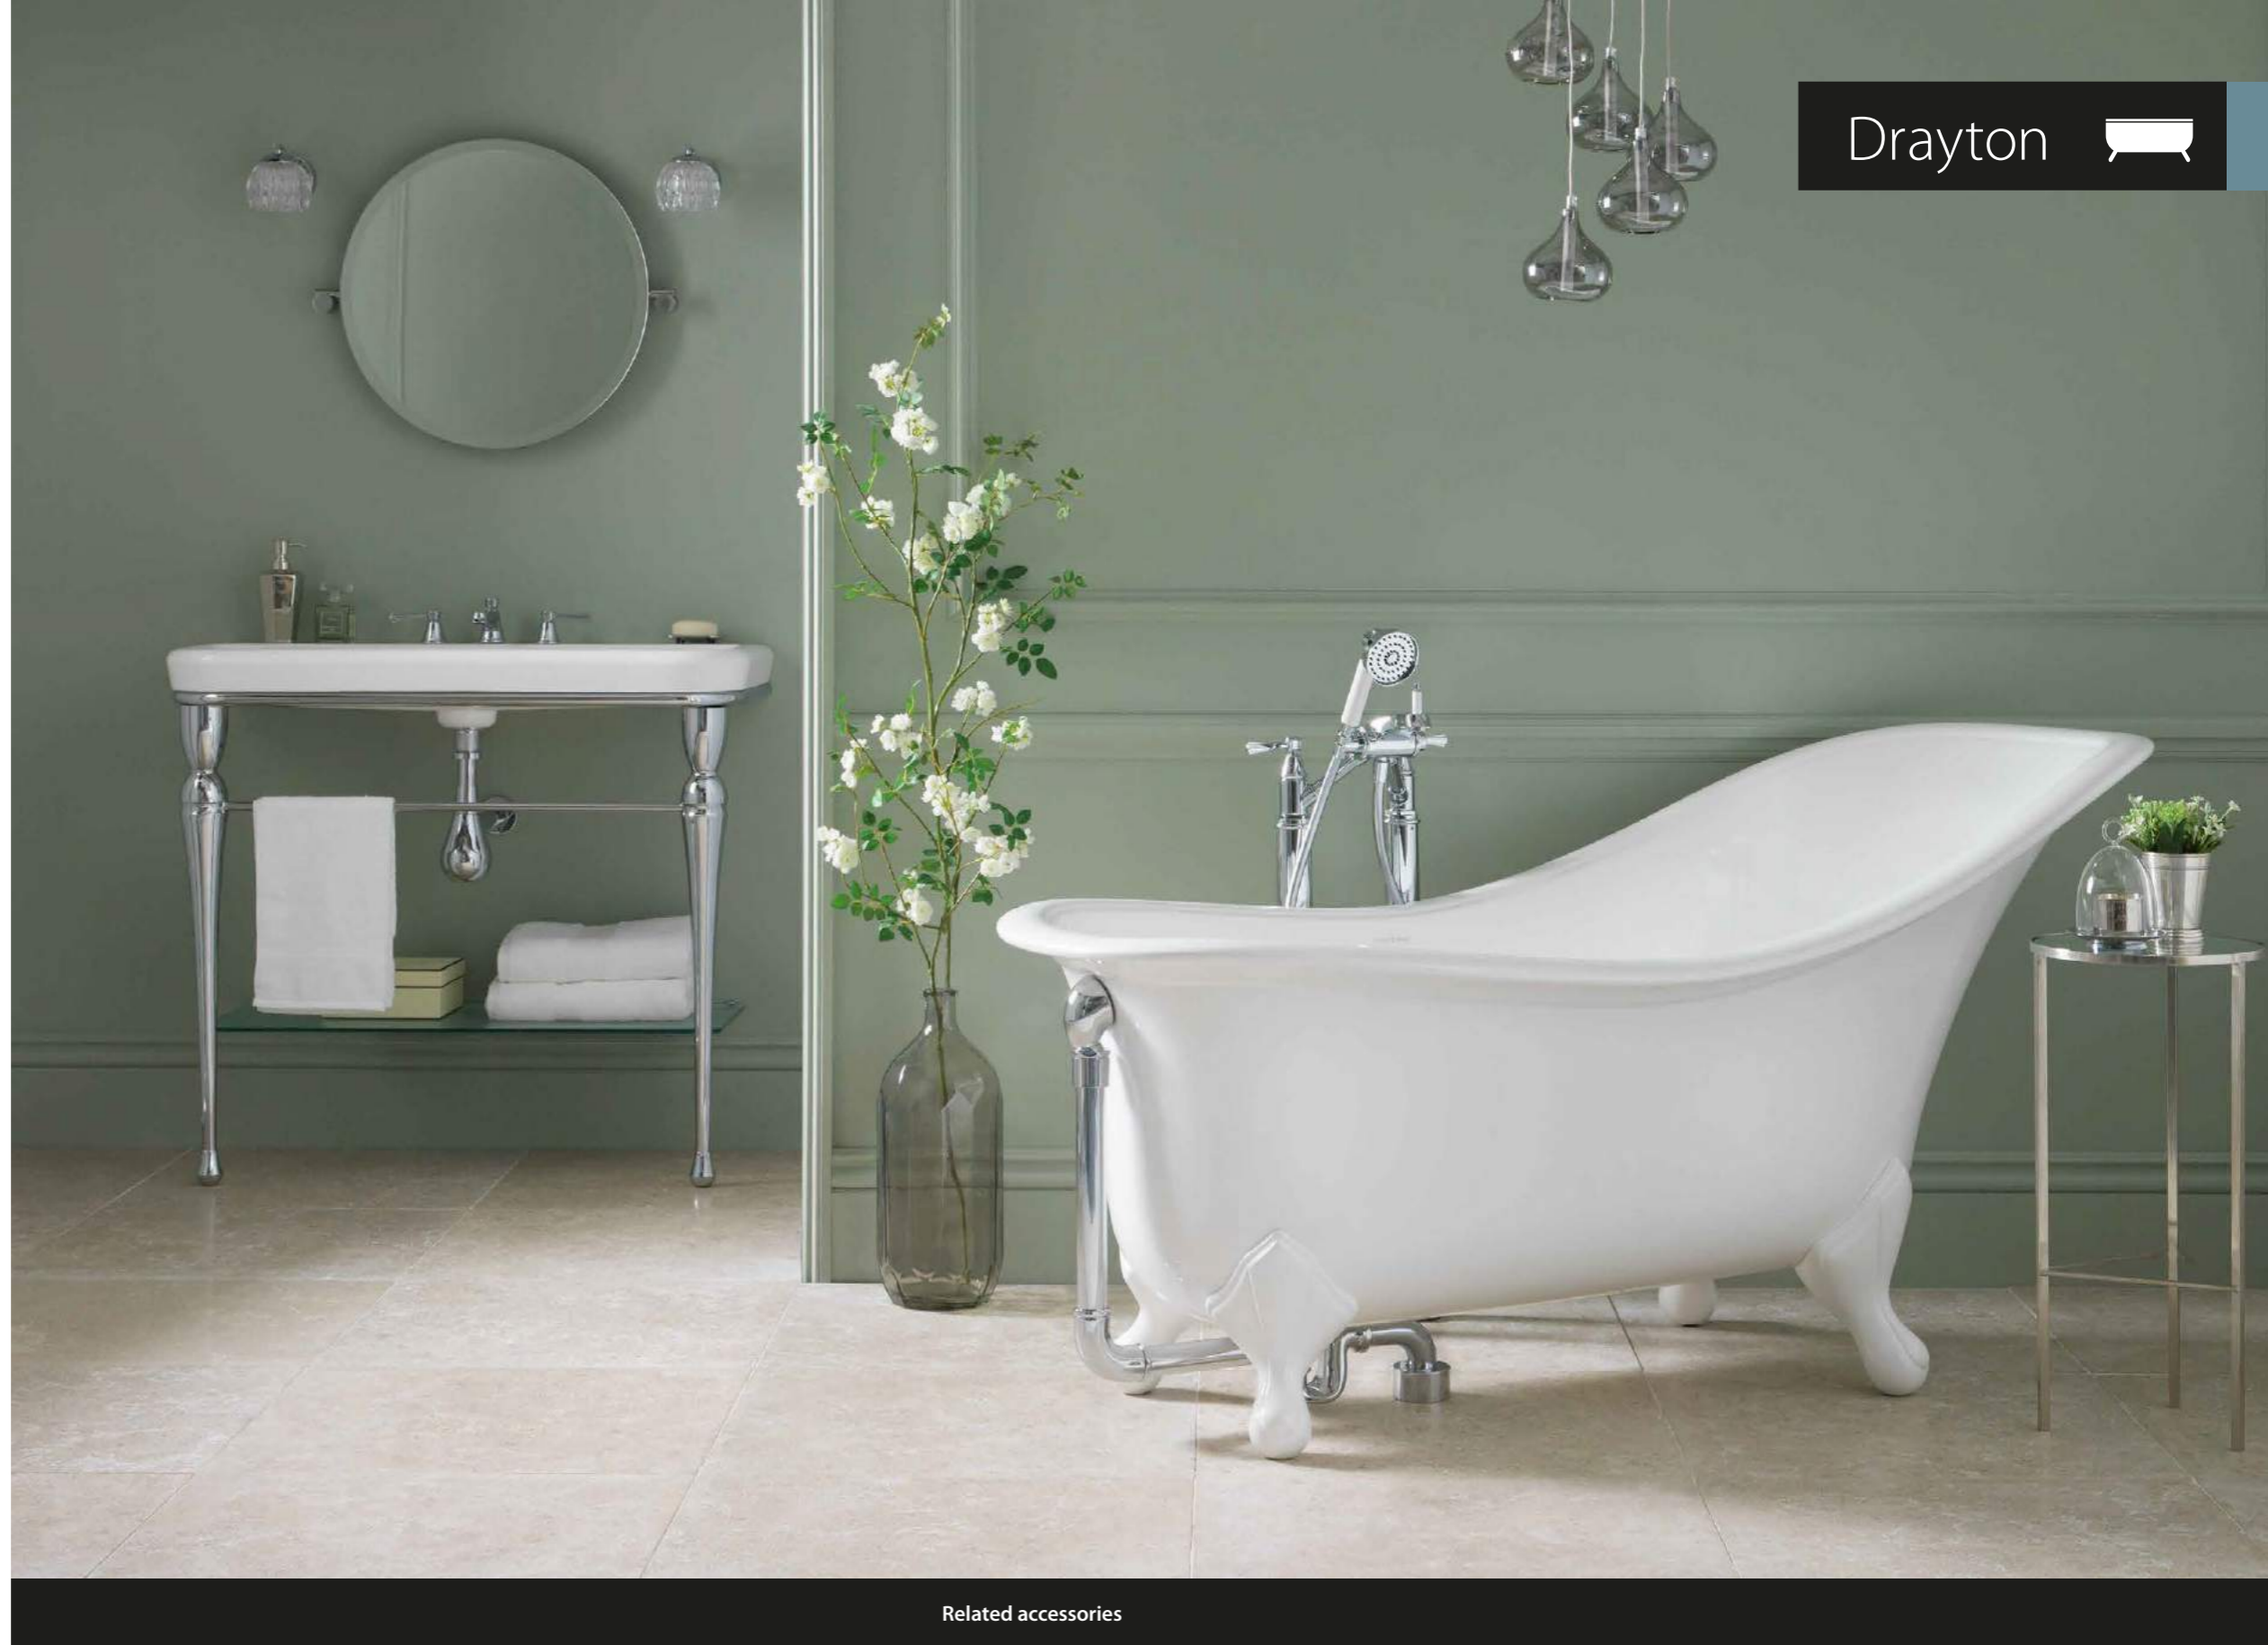

Section AA

California, USA

Photography by: Leigh Ann Rowe

Design by: Sea Pointe Design & Remodel

SW QUARRYCAST™ White. SM QUARRYCAST™ Standard Matt.

Qc rich in Volcanic Limestone

Personalise

Taking its form from the original Victorian slipper bath, with elegant modern detailing, Drayton's shoulder support provides a sublime bathing experience. Complemented by the Drayton 40 basin (page 170). Explore our spectrum of RAL colours in gloss or matt finishes.