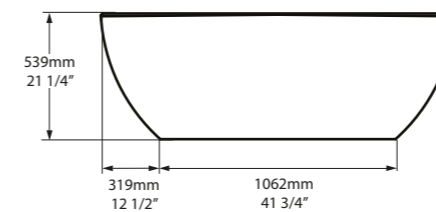

Barcelona 1700

○ BA2-N-SW-NO ○ BA2M-N-SM-NO

CE Massachusetts Code
cUPC listing by IAPMO

Side View

Section AA

Barcelona 1700 is designed for the modern bathroom. At 1700mm long it is perfectly suited to master suites or family bathrooms. Previously called Barcelona 2, Barcelona 1700 now features a chamfered rim for head and neck comfort, improved lower back support, and a void space underneath for waste plumbing. Explore our spectrum of RAL colours in gloss or matt finishes.

l = 1700mm/66 7/8"
w = 808mm/31 3/4"
h = 539mm/21 1/4"

○ BA2-N-SW-NO
○ BA2M-N-SM-NO
PAINT-BATH
87kg

SW QUARRYCAST™ White.

SM QUARRYCAST™ Standard Matt.

Qc rich in Volcanic Limestone™

Personalise