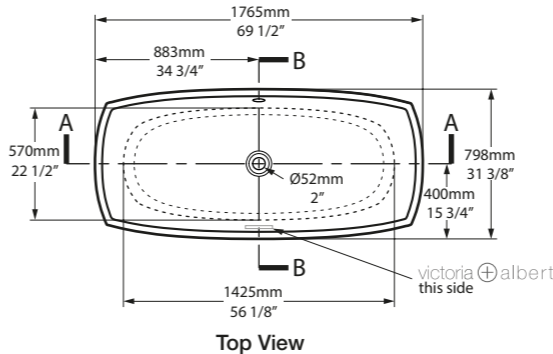

○ PEM-N-SW-NO

SW QUARRYCAST™ White.

QC rich in Volcanic Limestone™

Personalise