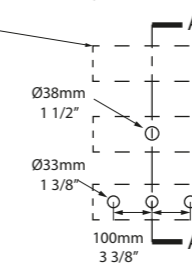

l = 999mm/39 3/8"
w = 479mm/18 7/8"
h = 907mm/35 3/4"

CAN-100-N-PC
CAN-100-1TH-PC
CAN-100-3TH-PC
40.5kg