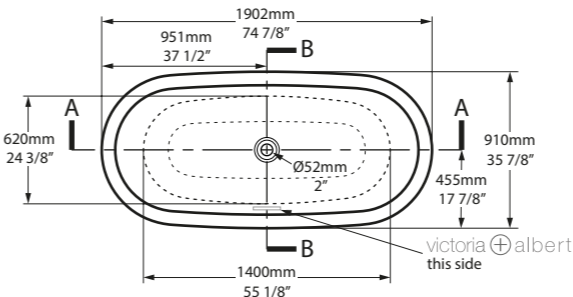

Related accessories

l = 1902mm/74 7/8"
w = 910mm/35 7/8"
h = 650mm/25 5/8"

○ RAD-N-SW-NO
PAINT-BATH
77kg

○ RAD-N-SW-NO 

CE  Massachusetts Code
cUPC listing by IAPMO
Registered Design

Top View

Side View

Front View