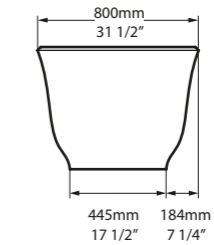

Amiata 1650

○ AMT-N-SW-NO ○ AMTM-N-SM-NO

CE Massachusetts Code
cUPC listing by IAPMO
Registered Design

Front View

The award-winning Amiata 1650 creates an elegant design statement in modern or traditional bathrooms. Complemented by the Amiata 60 basin (page 158). Explore our spectrum of RAL colours in gloss or matt finishes.

l = 1645mm/64 3/4"
w = 800mm/31 1/2"
h = 611mm/24"

○ AMT-N-SW-NO
○ AMTM-N-SM-NO
PAINT-BATH
69kg

SW QUARRYCAST™ White.

SM QUARRYCAST™ Standard Matt.

QC rich in Volcanic Limestone

Personalise