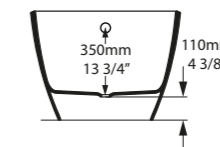

○ MO2-N-SW-NO ◉ MO2M-N-SM-NO

Massachusetts Code
cUPC listing by IAPMO

Section BB

Mozzano 2 follows the same design as the Mozzano bath but in a larger size. Features a void space underneath for waste plumbing. Explore our spectrum of RAL colours in gloss or matt finishes.

l = 1685mm/66 3/8"
w = 759mm/29 7/8"
h = 550mm/21 5/8"

○ MO2-N-SW-NO
◉ MO2M-N-SM-NO
 PAINT-BATH
84kg

SW QUARRYCAST™ White.

SM QUARRYCAST™ Standard Matt.

QC rich in Volcanic Limestone

Personalise