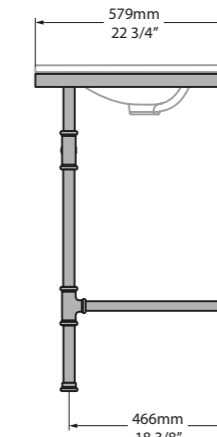

Metallo 114

MET-114-N-PC MET-114-1TH-PC MET-114-3TH-PC

Side view

Tap holes can be drilled by installer
Armaturenlöcher können leicht vom Installateur gebohrt werden
Les trous de robinetterie peuvent être percés par l'installateur
Pueden ser perforados por el instalador
I fori per rubinetti possono essere perforati dall'installatore

MET-114-N-PC

MET-114-1TH-PC

MET-114-3TH-PC

l = 1145mm/45 1/8"
w = 579mm/22 3/4"
h = 902mm/35 1/2"

MET-114-N-PC
MET-114-1TH-PC
MET-114-3TH-PC
35kg

Polished Chrome washstand topped with a Mandello 114 Solo basin.

- Option to order with or without tap holes;
- Two legs with distinctive tee joint detailing;
- Towel rail and rack for storage;
- Wall anchors included.