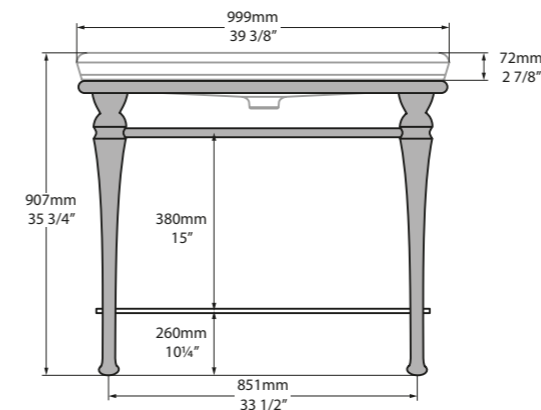

Candella 100

CE Massachusetts Code
cUPC listing by IAPMO

CAN-100-N-PC CAN-100-1TH-PC CAN-100-3TH-PC

Front view

Section AA

Tap holes can be drilled by installer.
Armaturenlöcher können leicht vom Installateur gebohrt werden.
Les trous de robinetterie peuvent être percés par l'installateur.
Pueden ser perforados por el instalador.
I fori per rubinetti possono essere perforati dall'installatore.

CAN-100-N-PC

CAN-100-1TH-PC

CAN-100-3TH-PC