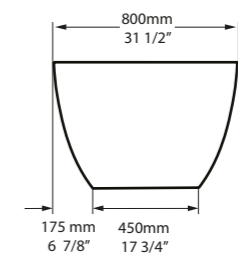

l = 1500mm/59"
w = 800mm/31½"
h = 547mm/21½"

- COR-N-SW-NO
- ⊗ CORM-N-SM-NO
- 🔧 PAINT-BATH
- 75kg

○ COR-N-SW-NO  ○ CORM-N-SM-NO 

CE  Massachusetts Code cUPC listing by IAPMO

Top View

Front View

Section BB

Side View