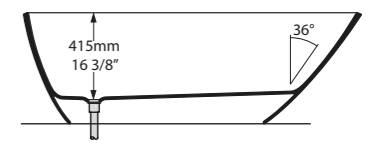

  Massachusetts Code
cUPC listing by IAPMO

Top View

Front View

Side View

Section BB

Section AA
Shown with K12 Waste Kit

Mozzano 2 follows the same design as the Mozzano bath but in a larger size. Features a void space underneath for waste plumbing. Explore our spectrum of RAL colours in gloss or matt finishes.