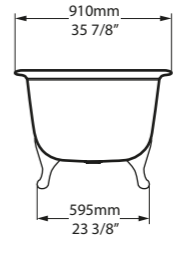

Related accessories

l = 1902mm/74 7/8"
w = 910mm/35 7/8"
h = 650mm/25 5/8"

○ RAD-N-SW-NO
PAINT-BATH
77kg

○ RAD-N-SW-NO 

CE  Massachusetts Code
cUPC listing by IAPMO
Registered Design

Top View

Side View

Front View