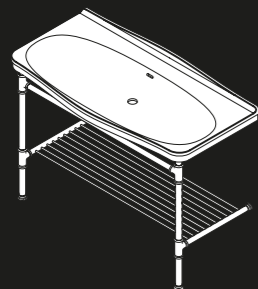

Metallo 114
1145 x 579
Page 218