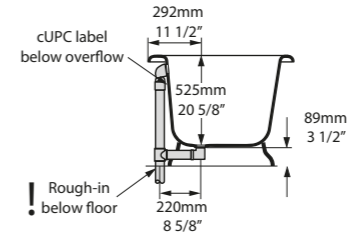

○ YOR-N-SW-NO + YOR-B-SW

CE Massachusetts Code
cUPC listing by IAPMO

Tap holes can be drilled by installer
Armaturenlöcher können leicht vom Installateur gebohrt werden
Les trous de robinetterie peuvent être percés par l'installateur
Pueden ser perforados por el instalador
I fori per rubinetti possono essere perforati dall'installatore

Section BB

London, UK

Photography by: Kasia Fizer

Design by: Jess Hurrell

SW QUARRYCAST™ White.

Qc rich in Volcanic Limestone™

Personalise