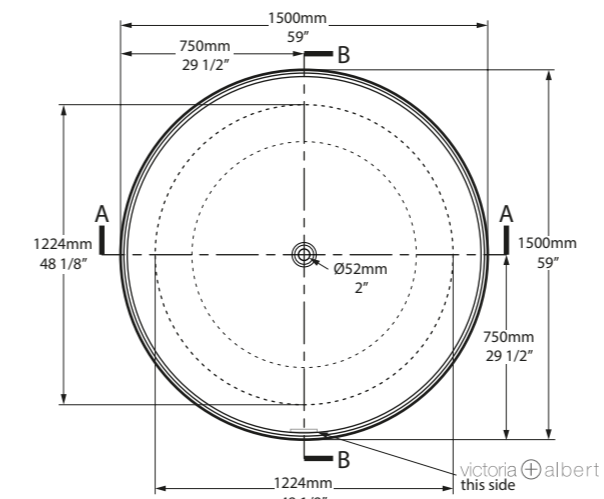

Top View

Front View

Side View

Section AA / Section BB

 QUARRYCAST™ White.

 rich in Volcanic Limestone™

 Personalise

The Terrassa is a double-ended bath with internal sculpted detailing. At just 1702mm in length, it is the perfect match for a contemporary bathroom of any size. For a similar version with a void, see Barcelona 1500. Complemented by the Barcelona 48, Barcelona 55 or Barcelona 64 basins (page 160-165). Explore our spectrum of RAL colours in gloss or matt finishes.