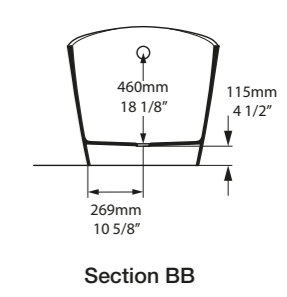

l = 1632mm/64¼"
 w = 794mm/31¼"
 h = 859mm/33⅞"

- AML-N-SW-NO
- ⊗ AMLM-N-SM-NO
- 🚰 PAINT-BATH
- 70kg

Related accessories

Amalfi 55
 Page 156

○ AML-N-SW-NO   AMLM-N-SM-NO 

  Massachusetts Code cUPC listing by IAPMO