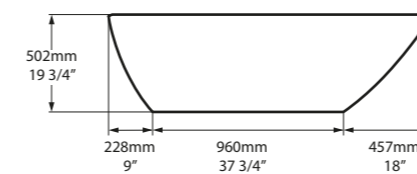

l = 1645mm/64¾"
w = 741mm/29½"
h = 502mm/19¾"

○ MOZ-N-SW-NO
SM MOZM-N-SM-NO
PAINT-BATH
61kg

Related accessories

Maru 42
Page 178

○ MOZ-N-SW-NO  ○ MOZM-N-SM-NO 

Top View

Front View

Side View