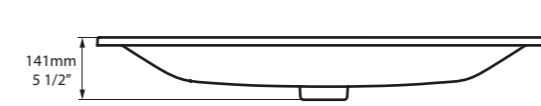

Rossendale 107

○ DU-ROS-107-IO

CE Massachusetts Code
cUPC listing by IAPMO

Front View