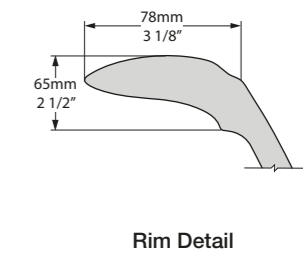

l = 1902mm/74⁷/₈"
 w = 910mm/35⁷/₈"
 h = 622mm/24¹/₂"

○ RAD-N-SW-NO + ELW-B-SW
 🛠️ PAINT-BATH
 95kg

Related accessories

Anatolia 56
 Page 224

Metallo 61 Quartz
 Page 220

○ RAD-N-SW-OF + ELW-B-SW ©

CE  Massachusetts Code cUPC listing by IAPMO Registered Design