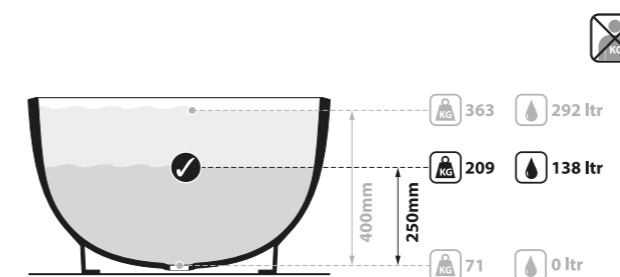

l = 1900mm/74¾"
 w = 845mm/33¼"
 h = 503mm/19¾"

- NAP-N-SW-NO
- Ⓜ NAPM-N-SM-NO
- 🔧 PAINT-BATH
- 71kg

Related accessories

Napoli 57
Page 180

Tombolo 10
Page 234

○ NAP-N-SW-NO   NAPM-N-SM-NO 

  Massachusetts Code
cUPC listing by IAPMO