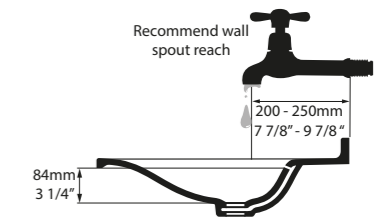

Section AA

Tap holes can be drilled by installer
Armaturenlöcher können leicht vom Installateur gebohrt werden
Les trous de robinetterie peuvent être percés par l'installateur
Pueden ser perforados por el instalador
I fori per rubinetti possono essere perforati dall'installatore

MET-114-N-PC

MET-114-1TH-PC

MET-114-3TH-PC