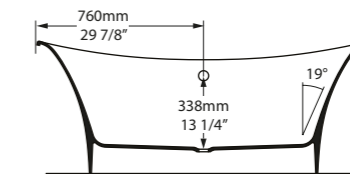

Toulouse 1500

○ TO1-N-SW-NO ○ TO1M-N-SM-NO

CE Massachusetts Code: Pending
cUPC listing by IAPMO: Pending

Section AA

Toulouse 1500 bears all the hallmarks of the classic Toulouse bath; an elegant rolled rim, with a seamless design that falls to the floor. Toulouse 1500 is perfect for smaller bathrooms where space is at a premium. The bath also features a void space underneath for waste plumbing. Explore our spectrum of RAL colours in gloss or matt finishes.

l = 1519mm/59 3/4"
w = 744mm/29 1/4"
h = 645mm/25 3/8"

○ TO1-N-SW-NO
○ TO1M-N-SM-NO
PAINT-BATH
59kg

SW QUARRYCAST™ White. **SM** QUARRYCAST™ Standard Matt.

rich in Volcanic Limestone™ Personalise