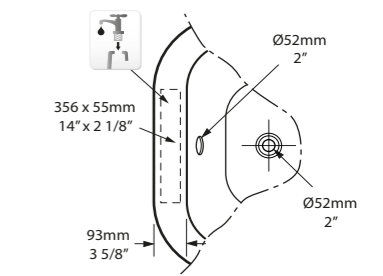

○ WES-N-SW-NO

CE Massachusetts Code
cUPC listing by IAPMO

Tap holes can be drilled by installer
Armaturenlöcher können leicht vom Installateur gebohrt werden
Les trous de robinetterie peuvent être percés par l'installateur
Pueden ser perforados por el instalador
I fori per rubinetti possono essere perforati dall'installatore

Rim Detail

São Paulo, Brazil

Photography by: Ronaldo Rizzutti

Architecture: Andrea Murao

Qc rich in Volcanic Limestone™

SW QUARRYCAST™ White.

Qc rich in Volcanic Limestone™

Personalise