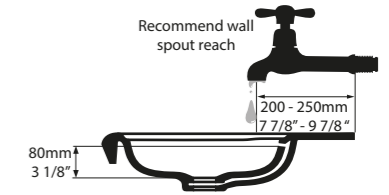

Section AA

Tap holes can be drilled by installer.
Armaturenlöcher können leicht vom Installateur gebohrt werden.
Les trous de robinetterie peuvent être percés par l'installateur.
Pueden ser perforados por el instalador.
I fori per rubinetti possono essere perforati dall'installatore.

CAN-100-N-PC

CAN-100-1TH-PC

CAN-100-3TH-PC