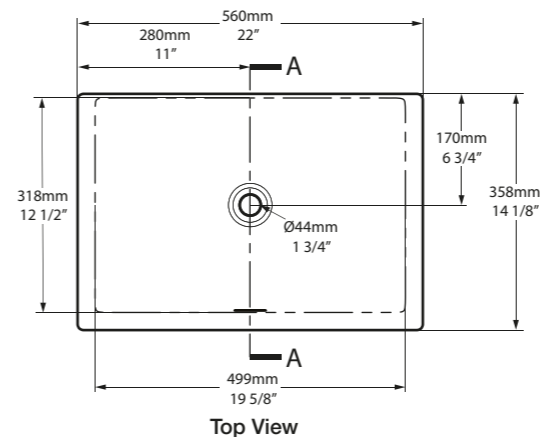

Kaldera 56

○ UB-KAL-56-IO

CE Massachusetts Code
cUPC listing by IAPMO

The Kaldera 56 is a simple rectangular basin designed to match the Kaldera built-in bath collection. Suitable for undermount installation, the Kaldera 56 features an internal overflow and is also available in a larger size - see Kaldera 62.

l = 560mm/22"
w = 358mm/14 1/8"
h = 139mm/5 1/2"
○ UB-KAL-56-IO
5kg

SW QUARRYCAST™ White.

QC rich in
Volcanic
Limestone