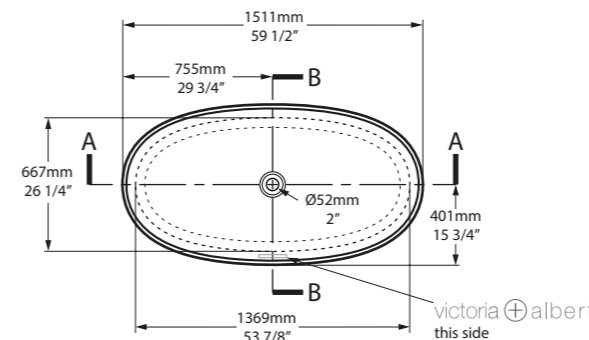

l = 1511mm/59½"
w = 802mm/31⅝"
h = 600mm/23⅝"

○ IOS-N-SW-NO
SM IOSM-N-SM-NO
PAINT-BATH
86kg

Related accessories

○ IOS-N-SW-NO  ○ IOSM-N-SM-NO 

CE  Massachusetts Code cUPC listing by IAPMO

Top View

Front View