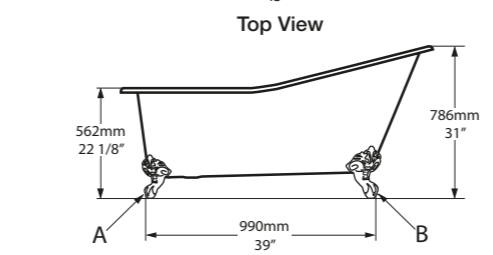

○ SHR-N-SW-NO