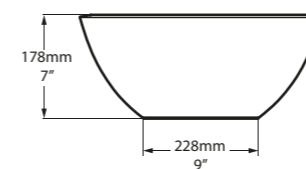

Massachusetts Code
cUPC listing by IAPMO

○ VB-MAU-42-NO

Top View

Front View

l = 423mm/16 5/8"
w = 423mm/16 5/8"
h = 178mm/7"

○ VB-MAU-42-NO
PAINT-VB
8kg

A generous deep hemispherical basin featuring a rimless design; suitable for countertop or semi-recessed mounting. Ideal for a "his and hers" setting. Explore our spectrum of RAL colours in gloss or matt finishes.

Personalise