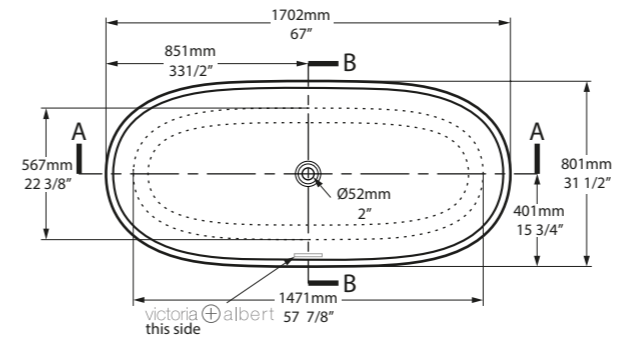

○ WAR-N-SW-NO

CE Massachusetts Code cUPC listing by IAPMO

Top View

Kew Gardens, London, UK

Photography by: Megan Taylor

Design by: 2LG Studio

SW QUARRYCAST™ White.