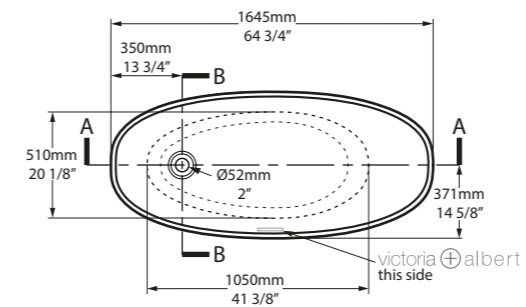

l = 1645mm/64¾"
w = 741mm/29½"
h = 502mm/19¾"

○ MOZ-N-SW-NO
SM MOZM-N-SM-NO
PAINT-BATH
61kg

Related accessories

Maru 42
Page 178

○ MOZ-N-SW-NO  ○ MOZM-N-SM-NO 

Top View

Front View

Side View