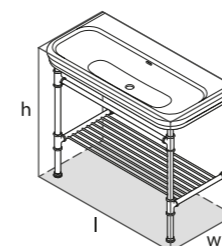

Section AA

Tap holes can be drilled by installer
Armaturenlöcher können leicht vom Installateur gebohrt werden
Les trous de robinetterie peuvent être percés par l'installateur
Pueden ser perforados por el instalador
I fori per rubinetti possono essere perforati dall'installatore

- MET-100-N-PC
- MET-100-1TH-PC
- MET-100-3TH-PC

l = 999mm/39 3/8"
w = 479mm/18 7/8"
h = 915mm/36"

MET-100-N-PC
MET-100-1TH-PC
MET-100-3TH-PC
33kg