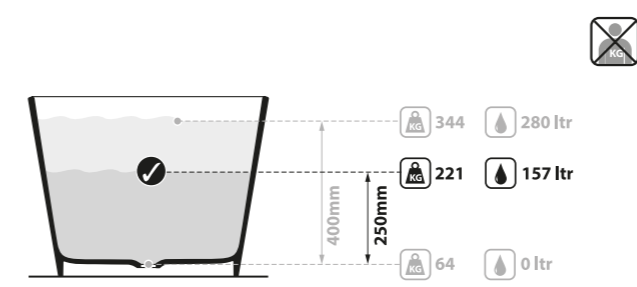

l = 1650mm/65"
w = 727mm/28 5/8"
h = 550mm/21 5/8"
○ VE2-N-SW-NO
○ VE2M-N-SM-NO
PAINT-BATH
69kg

SW QUARRYCAST™ White. SM QUARRYCAST™ Standard Matt.

Personalise