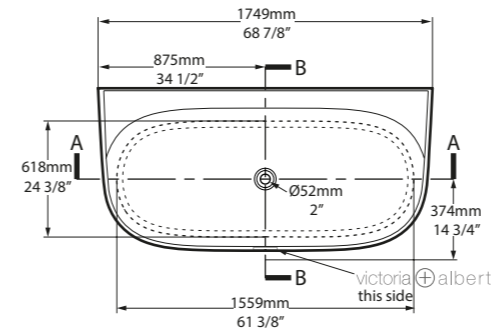

○ ELD-N-SW-NO

Massachusetts Code
cUPC listing by IAPMO

Tap holes can be drilled by installer
Armaturenlöcher können leicht vom Installateur gebohrt werden
Les trous de robinetterie peuvent être percés par l'installateur
Pueden ser perforados por el instalador
I fori per rubinetti possono essere perforati dall'installatore

Top View

Essex, United Kingdom

Photography by: Daniela Exley for Amazing Productions

Architecture: Chris Dyson Architects

Design by: Edwina Boase

QUARRYCAST™ White.

rich in Volcanic Limestone™

Personalise