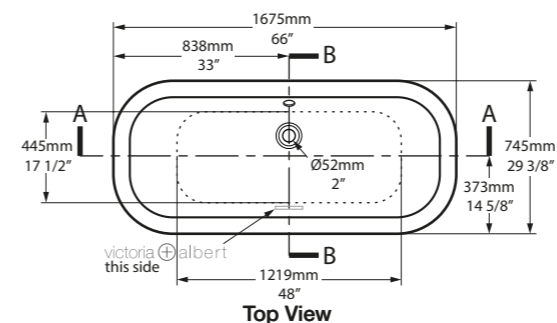

○ RIC-N-SW-NO

Section AA