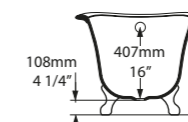

○ DRA-N-SW-NO

Section BB

Gorgeous George, Cape Town, South Africa

Photography by: Frances Marais, Design Hotels™

Design by: Tristan Plessis Studio

Personalise