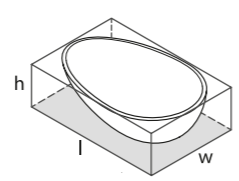

l = 570mm/22 1/2"
w = 345mm/13 5/8"
h = 156mm/6 1/8"

○ VB-NAP-57-NO
○ VB-NAP57M-SM-NO
PAINT-VB
6kg

SW QUARRYCAST™ White. **SM** QUARRYCAST™ Standard Matt.

Qc rich in Volcanic Limestone   Personalise

○ VB-RAD-51-NO