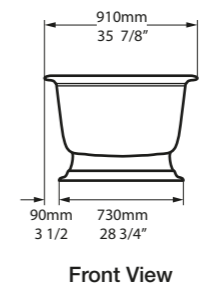

l = 1785mm/70 1/4"
w = 854mm/33 5/8"
h = 552mm/21 3/4"

- BAR-N-SW-NO
- SM BARM-N-SM-NO
- PAINT-BATH
- 97kg

Barcelona Classic

- BAR-N-SW-NO
- SM BARM-N-SM-NO

Top View

Front View

Side View

Section AA

l = 1902mm/74⁷/₈"
 w = 910mm/35⁷/₈"
 h = 622mm/24¹/₂"

○ RAD-N-SW-NO + ELW-B-SW
 🛠️ PAINT-BATH
 95kg

Related accessories

Anatolia 56
 Page 224

Metallo 61 Quartz
 Page 220

○ RAD-N-SW-OF + ELW-B-SW ©

CE  Massachusetts Code cUPC listing by IAPMO Registered Design