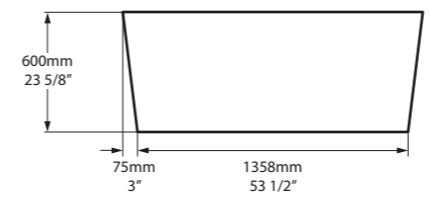

○ IOS-N-SW-NO ○ IOSM-N-SM-NO

CE Massachusetts Code cUPC listing by IAPMO

Side View

Brighton, Victoria, Australia

Photography by: Dave Kulesza

Design by: Mckimm

SW QUARRYCAST™ White. **SM** QUARRYCAST™ Standard Matt.

Qc rich in Volcanic Limestone™

Personalise