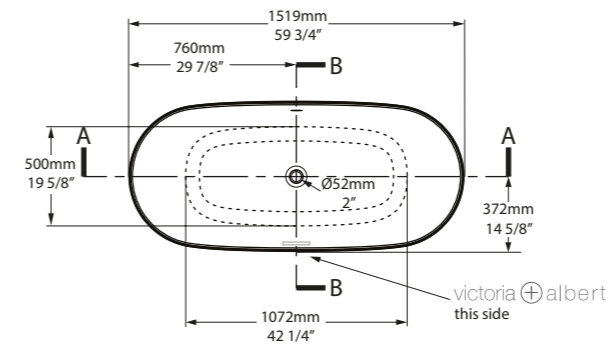

Toulouse 1500

○ TO1-N-SW-NO ○ TO1M-N-SM-NO

CE Massachusetts Code: Pending
cUPC listing by IAPMO: Pending

Top View