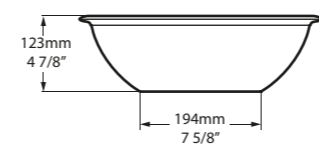

○ VB-DRA-40-NO

Top View

Rim Detail

Front View

l = 400mm/15 3/4"
w = 400mm/15 3/4"
h = 123mm/4 7/8"
○ VB-DRA-40-NO
PAINT-VB
4kg

The Drayton 40 is a traditional countertop basin with subtle rim detailing. Designed to complement the Drayton freestanding bath. Explore our spectrum of RAL colours in gloss or matt finishes.

QUARRYCAST™ White.

rich in Volcanic Limestone™

Personalise