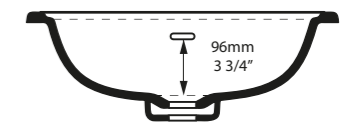

UnderMount Cut Out

293mm x 450mm
11 1/2" x 17 3/4"

Section AA