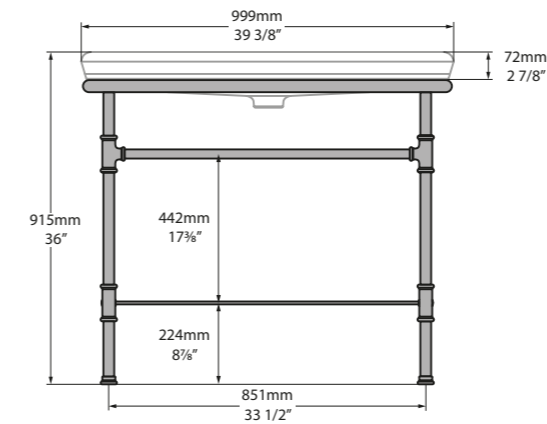

Metallo 100

MET-100-N-PC MET-100-1TH-PC MET-100-3TH-PC

Front view

Section AA

Tap holes can be drilled by installer
Armaturenlöcher können leicht vom Installateur gebohrt werden
Les trous de robinetterie peuvent être percés par l'installateur
Pueden ser perforados por el instalador
I fori per rubinetti possono essere perforati dall'installatore

- MET-100-N-PC
- MET-100-1TH-PC
- MET-100-3TH-PC