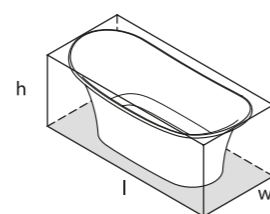

○ TOU-N-SW-NO  ◉ TOUM-N-SM-NO 

CE  Massachusetts Code: Pending
cUPC listing by IAPMO: Pending

Top View

Front View

Section BB

Side View

Section AA

l = 1811mm/71 1/4"
w = 808mm/31 3/4"
h = 715mm/28 1/8"