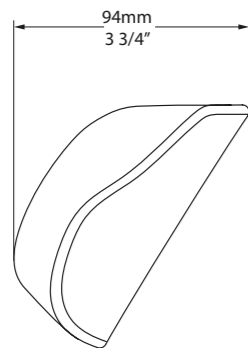

Luxury Backrest

Dedicated design for the Barcelona 1700, Barcelona 1800, ios, Vetralla 1500 and Vetralla 1650.

BR-SIT-xx

Front View

Side View

Amalfi Headrest

Dedicated headrest - Black.

HR-AML-xx