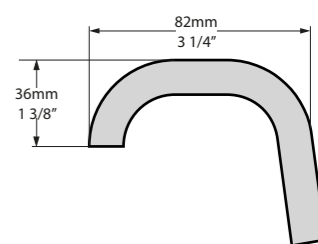

○ YOR-N-SW-NO + YOR-B-SW

CE Massachusetts Code
cUPC listing by IAPMO

Tap holes can be drilled by installer
Armaturenlöcher können leicht vom Installateur gebohrt werden
Les trous de robinetterie peuvent être percés par l'installateur
Pueden ser perforados por el instalador
I fori per rubinetti possono essere perforati dall'installatore

Rim Detail

London, UK

Photography by: Kasia Fizer

Design by: Jess Hurrell

SW QUARRYCAST™ White.

Qc rich in Volcanic Limestone™

Personalise