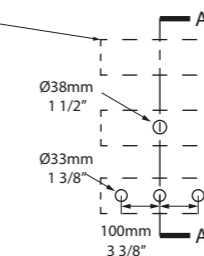

l = 1145mm/45 1/8"
w = 579mm/22 3/4"
h = 902mm/35 1/2"

MET-114-N-PC
MET-114-1TH-PC
MET-114-3TH-PC
35kg