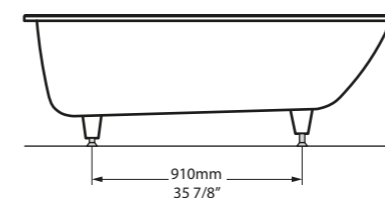

SW QUARRYCAST™ White.

Qc rich in Volcanic Limestone

Kaldera 5

○ KAL5-N-SW-IO 

  Massachusetts Code
cUPC listing by IAPMO

l = 1500mm/59"
w = 800mm/31 1/2"
h = 480-486mm/18 7/8-19 1/8"

○ KAL5-N-SW-NO
64kg

Kaldera 5 is ergonomically designed for maximum comfort and suitable for drop-in and undermount installations. Kaldera 5 brings clean lines and luxurious style to the bathroom, lending itself to both residential and hotel bathroom applications. Measuring a compact 1500mm, it is ideal for smaller spaces.