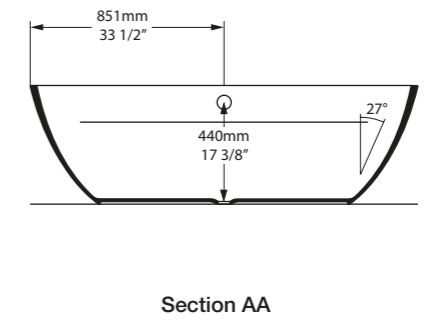

○ TER-N-SW-NO

CE Massachusetts Code cUPC listing by IAPMO

São Paulo, Brazil

Photography by: Isadora Fabian

Design by: Forma 011 Arquitetura + Design

SW QUARRYCAST™ White.

Qc rich in Volcanic Limestone™

Personalise