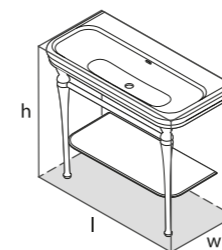

l = 999mm/39 3/8"
w = 479mm/18 7/8"
h = 907mm/35 3/4"

CAN-100-N-PC
CAN-100-1TH-PC
CAN-100-3TH-PC
40.5kg