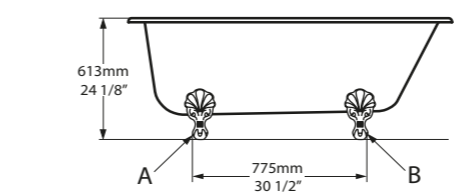

○ WES-N-SW-NO

CE Massachusetts Code
cUPC listing by IAPMO

Tap holes can be drilled by installer
Armaturenlöcher können leicht vom Installateur gebohrt werden
Les trous de robinetterie peuvent être percés par l'installateur
Pueden ser perforados por el instalador
I fori per rubinetti possono essere perforati dall'installatore

Side View

Rim Detail

São Paulo, Brazil

Photography by: Ronaldo Rizzutti

Architecture: Andrea Murao

Qc rich in Volcanic Limestone™

SW QUARRYCAST™ White.

Qc rich in Volcanic Limestone™

Personalise