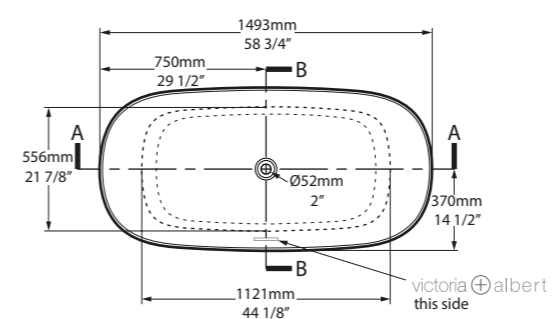

Vetralla 1500

○ VET-N-SW-NO   ○ VETM-N-SM-NO

CE Massachusetts Code
cUPC listing by IAPMO

Top View