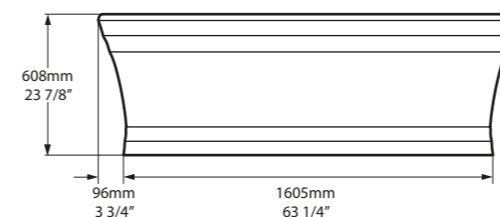

l = 1797mm/70¾"
 w = 780mm/30¾"
 h = 608mm/23⅞"

○ WOR-N-SW-NO
 🛁 PAINT-BATH
 105kg

○ WOR-N-SW-NO 

  Massachusetts Code
cUPC listing by IAPMO

Top View

Front View

Section BB

Side View