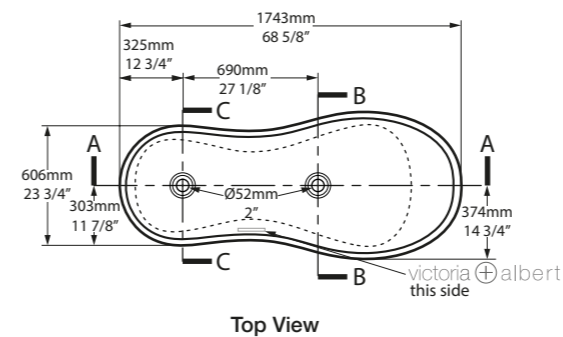

○ CAB-N-SW-NO

Massachusetts Code
cUPC listing by IAPMO
Registered Design

Austin, Texas, USA

Photography by: Casey Dunn
Design by: Alterstudio Architecture

QUARRYCAST™ White.

rich in
Volcanic
Limestone™

Personalise