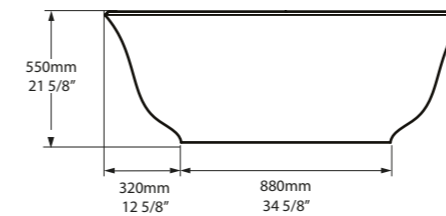

Amiata 1500

○ AMT1-N-SW-NO ○ AMT1M-N-SM-NO

CE Massachusetts Code: Pending
cUPC listing by IAPMO: Pending

Side View

Section AA

Amiata 1500 follows the same iconic design as the Amiata 1650, in a more compact footprint. Featuring a void space underneath for waste plumbing. Explore our spectrum of RAL colours in gloss or matt finishes.

l = 1519mm/59 3/4"
w = 726mm/28 5/8"
h = 550mm/21 5/8"

○ AMT1-N-SW-NO
○ AMT1M-N-SM-NO
PAINT-BATH
73kg

SW QUARRYCAST™ White.

SM QUARRYCAST™ Standard Matt.

QC rich in Volcanic Limestone™

Personalise