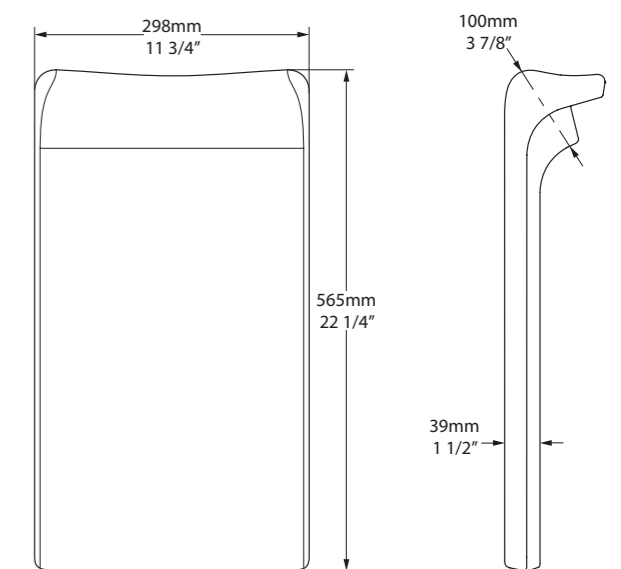

Side View

BR-SIT-xx

Front View