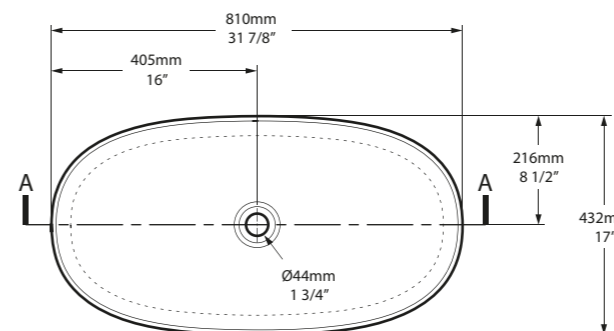

Top View

Section AA