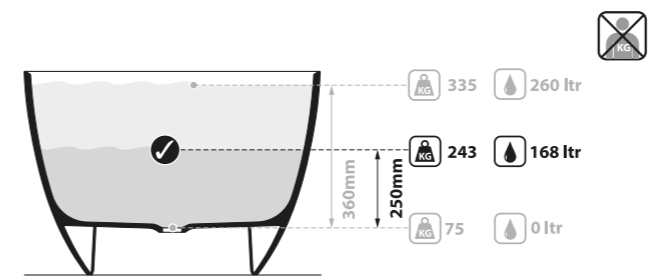

California, USA

Photography by: Leigh Ann Rowe

Design by: Sea Pointe Design & Remodel

SW QUARRYCAST™ White. SM QUARRYCAST™ Standard Matt.

Qc rich in Volcanic Limestone

Personalise