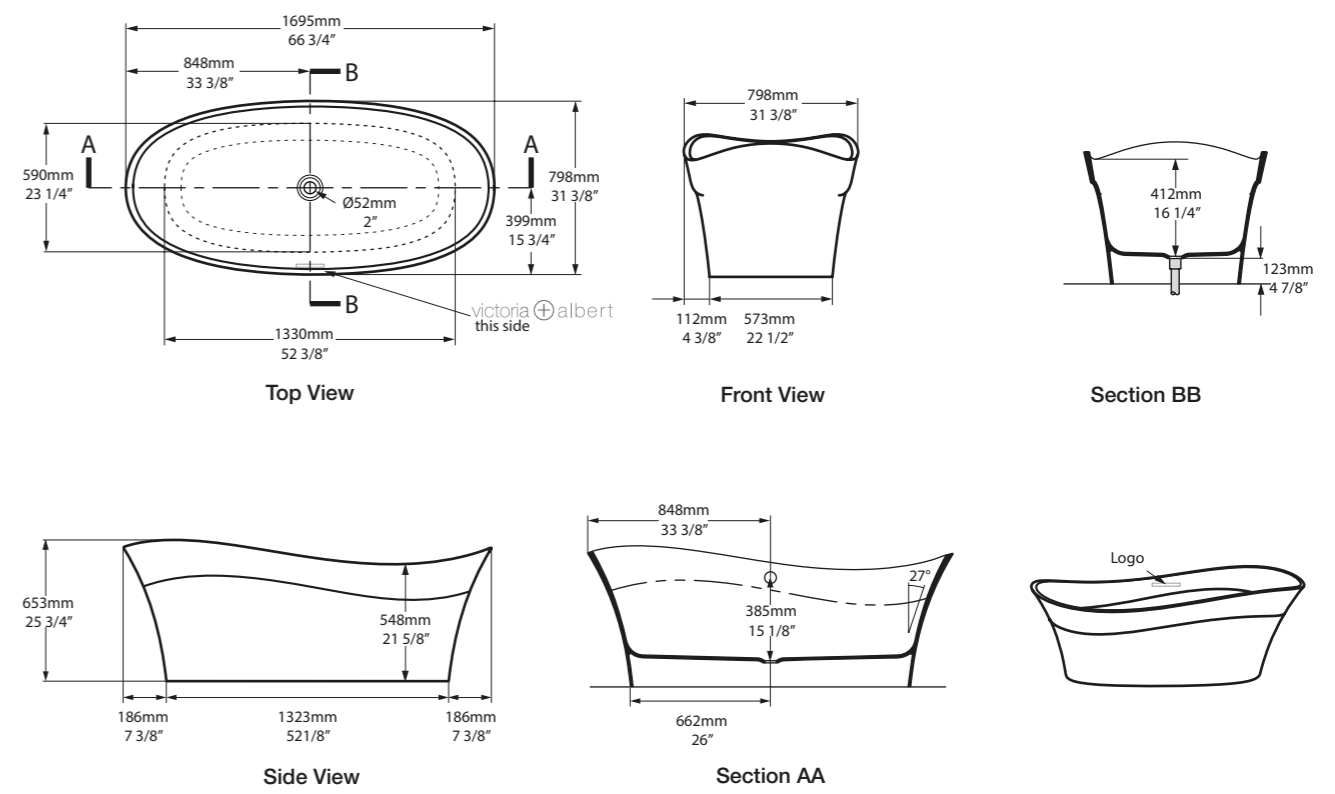

l = 1695mm/66¾"
w = 798mm/31¾"
h = 653mm/25¾"

○ PES-N-SW-NO
■ PAINT-BATH
75kg

○ PES-N-SW-NO 

CE  Massachusetts Code
cUPC listing by IAPMO
Registered Design

SW QUARRYCAST™ White.

Qc rich in Volcanic Limestone™