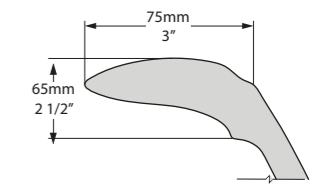

○ DRA-N-SW-NO

Rim Detail

Gorgeous George, Cape Town, South Africa

Photography by: Frances Marais, Design Hotels™

Design by: Tristan Plessis Studio

Personalise