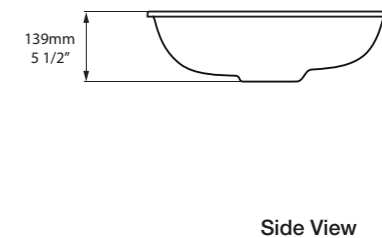

Kaldera 56

○ UB-KAL-56-IO

CE Massachusetts Code
cUPC listing by IAPMO

The Kaldera 56 is a simple rectangular basin designed to match the Kaldera built-in bath collection. Suitable for undermount installation, the Kaldera 56 features an internal overflow and is also available in a larger size - see Kaldera 62.

l = 560mm/22"
w = 358mm/14 1/8"
h = 139mm/5 1/2"
○ UB-KAL-56-IO
5kg

SW QUARRYCAST™ White.

QC rich in
Volcanic
Limestone