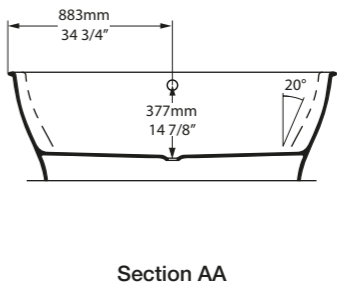

○ PEM-N-SW-NO

SW QUARRYCAST™ White.

QC rich in Volcanic Limestone™

Personalise