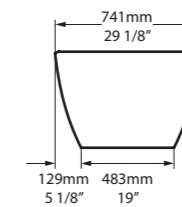

l = 1645mm/64¾"
w = 741mm/29½"
h = 502mm/19¾"

○ MOZ-N-SW-NO
SM MOZM-N-SM-NO
PAINT-BATH
61kg

Related accessories

Maru 42
Page 178

○ MOZ-N-SW-NO  ○ MOZM-N-SM-NO 

Top View

Front View

Side View