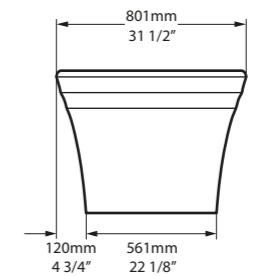

l = 1702mm/67"
w = 801mm/31½"
h = 598mm/23½"

○ WAR-N-SW-NO
🔧 PAINT-BATH
85kg

○ WAR-N-SW-NO

CE Massachusetts Code cUPC listing by IAPMO

Top View

Front View

Section BB

Side View