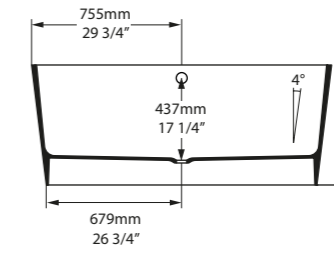

○ IOS-N-SW-NO ○ IOSM-N-SM-NO

CE Massachusetts Code cUPC listing by IAPMO

Section AA

Brighton, Victoria, Australia

Photography by: Dave Kulesza

Design by: Mckimm

SW QUARRYCAST™ White. **SM** QUARRYCAST™ Standard Matt.

Qc rich in Volcanic Limestone™

Personalise