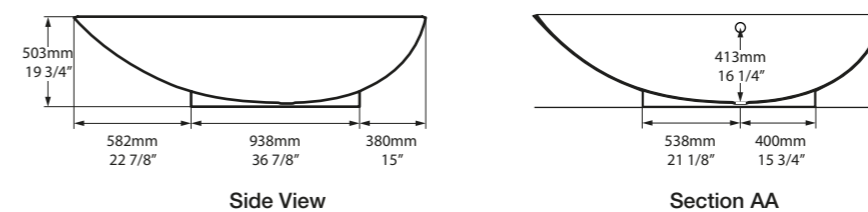

l = 1900mm/74¾"
 w = 845mm/33¼"
 h = 503mm/19¾"

- NAP-N-SW-NO
- Ⓜ NAPM-N-SM-NO
- 🔧 PAINT-BATH
- 71kg

Related accessories

Napoli 57
Page 180

Tombolo 10
Page 234

○ NAP-N-SW-NO   NAPM-N-SM-NO 

  Massachusetts Code
cUPC listing by IAPMO