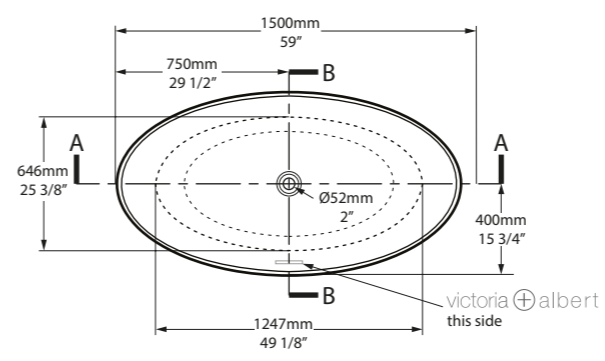

l = 1500mm/59"
w = 800mm/31½"
h = 547mm/21½"

- COR-N-SW-NO
- ⊗ CORM-N-SM-NO
- 🔧 PAINT-BATH
- 75kg

○ COR-N-SW-NO  ○ CORM-N-SM-NO 

CE  Massachusetts Code cUPC listing by IAPMO

Top View

Front View

Section BB

Side View