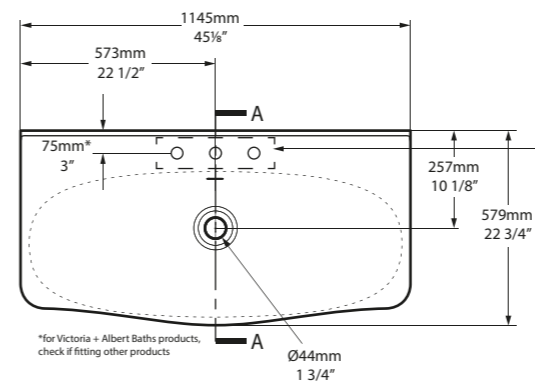

l = 999mm/39 3/8"
w = 479mm/18 7/8"
h = 135mm/5 3/8"

○ DB-LAR-N-100-IO
○ DB-LAR-1TH-100-IO
○ DB-LAR-3TH-100-IO
18kg

SW QUARRYCAST™ White.

Mandello 114 Solo

○ DB-MAN-N-114-IO DB-MAN-1TH-114-IO DB-MAN-3TH-114-IO