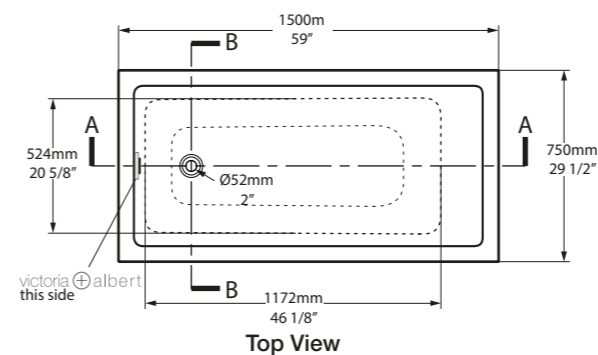

l = 1500mm/59"
w = 750mm/29 1/2"
h = 480-486mm/18 7/8-19 1/8"
○ KAL4-N-SW-NO
62kg

Kaldera 4 is ergonomically designed for maximum comfort and suitable for drop-in and undermount installations. Kaldera 4 brings clean lines and luxurious style to the bathroom, lending itself to both residential and hotel bathroom applications. Measuring a compact 1500mm, it is ideal for smaller spaces.