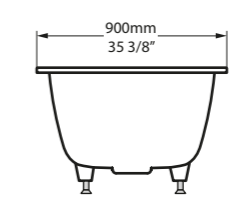

Kaldera 6

○ KAL6-N-SW-IO

CE UPC Massachusetts Code cUPC listing by IAPMO

Kaldera 6 is ergonomically designed for maximum comfort and suitable for drop-in and undermount installations. Kaldera 6 brings clean lines and luxurious style to the bathroom, lending itself to both residential and hotel bathroom applications. Kaldera 6 is the largest bath in the collection, measuring 1650mm.

1. 33° angle of recline;
   - Diamond cut edge - ideal for back-to-wall or corner installations;
   - Four adjustable feet for perfect levelling.
2. Also see the more compact Kaldera 4 and Kaldera 5 baths.

Please note: All baths in Australia come as standard without an overflow. When installed with an optional waste kit, the overflow hole needs to be drilled on site by an installer.

SW QUARRYCAST™ White.

QC rich in Volcanic Limestone