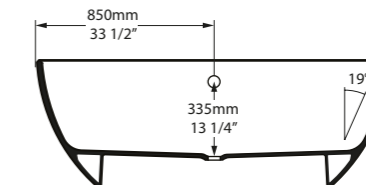

Top View

Front View

Section BB

Side View

Section AA

Barcelona 1700 is designed for the modern bathroom. At 1700mm long it is perfectly suited to master suites or family bathrooms. Previously called Barcelona 2, Barcelona 1700 now features a chamfered rim for head and neck comfort, improved lower back support, and a void space underneath for waste plumbing. Explore our spectrum of RAL colours in gloss or matt finishes.

l = 1700mm/66 7/8"
w = 808mm/31 3/4"
h = 539mm/21 1/4"

○ BA2-N-SW-NO
○ BA2M-N-SM-NO
PAINT-BATH
87kg

SW QUARRYCAST™ White.

SM QUARRYCAST™ Standard Matt.

Qc rich in Volcanic Limestone™

 Personalise

Barcelona 1800