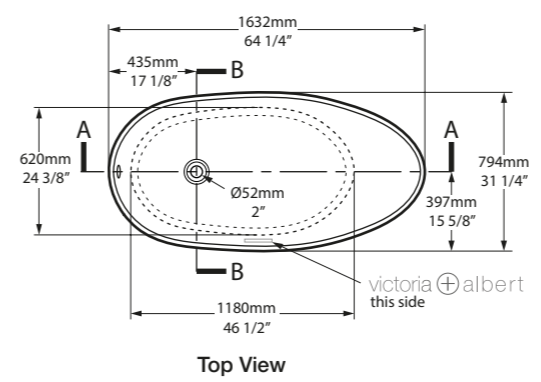

l = 1632mm/64¼"
 w = 794mm/31¼"
 h = 859mm/33⅞"

- AML-N-SW-NO
- ⊗ AMLM-N-SM-NO
- 🚰 PAINT-BATH
- 70kg

Related accessories

Amalfi 55
 Page 156

○ AML-N-SW-NO   AMLM-N-SM-NO 

  Massachusetts Code cUPC listing by IAPMO