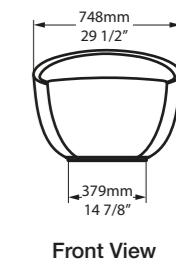

l = 1700mm/66 7/8"
w = 808mm/31 3/4"
h = 539mm/21 1/4"

○ BA2-N-SW-NO
○ BA2M-N-SM-NO
PAINT-BATH
87kg

SW QUARRYCAST™ White.

SM QUARRYCAST™ Standard Matt.

Qc rich in Volcanic Limestone™

 Personalise

Barcelona 1800

l = 1785mm/70 1/4"
w = 854mm/33 5/8"
h = 552mm/21 3/4"

- BAR-N-SW-NO
- SM BARM-N-SM-NO
- PAINT-BATH
- 97kg

Barcelona Classic

- BAR-N-SW-NO
- SM BARM-N-SM-NO

Top View

Front View

Side View

Section AA

l = 1743mm/68 3/4"
 w = 748mm/29 1/2"
 h = 564mm/22 1/4"

○ CAB-N-SW-NO
 ■ PAINT-BATH
 66kg

Related accessories

○ CAB-N-SW-NO 

 Massachusetts Code
cUPC listing by IAPMO
Registered Design

Section BB

Section CC

l = 1744mm/68 7/8"
 w = 798mm/31 3/8"
 h = 646mm/25 5/8"

○ CHE-N-SW-NO
 ■ PAINT-BATH
 61kg

Related accessories

Lario 100 Solo
 Page 198

○ CHE-N-SW-NO

Top View

Side View

Section AA