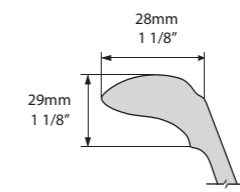

○ VB-DRA-40-NO

Top View

Rim Detail

l = 400mm/15 3/4"
w = 400mm/15 3/4"
h = 123mm/4 7/8"
○ VB-DRA-40-NO
PAINT-VB
4kg

The Drayton 40 is a traditional countertop basin with subtle rim detailing. Designed to complement the Drayton freestanding bath. Explore our spectrum of RAL colours in gloss or matt finishes.

QUARRYCAST™ White.

rich in Volcanic Limestone™

Personalise