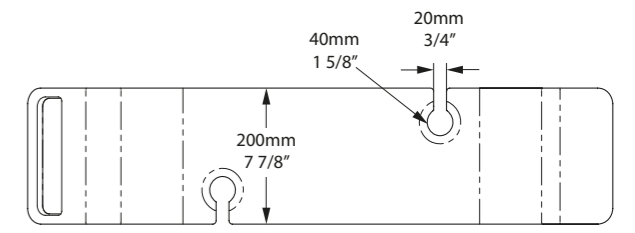

Tombolo 8

Contemporary bath rack.

Amiata 1500	Barcelona 1500	Cheshire	Eldon	Hampshire
Mozzano	Mozzano 2	Pembroke	Roxburgh	Toulouse 1500
Vetralla 1500	Vetralla 1650	Wessex	York	

OAK

WAL

WHT

Tombolo 10

Contemporary bath rack.

Amalfi	Amiata 1650	Barcelona Classic	Barcelona 1700
Barcelona 1800	Elwick	ios	Napoli
Radford	Terrassa	Toulouse 1800	Warndon

OAK

WAL

WHT

TOM-08-xx

Top View

TOM-10-xx