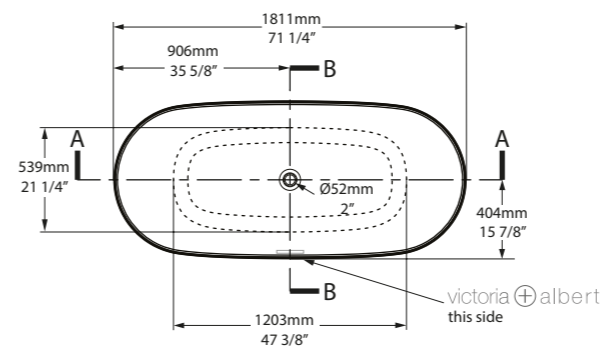

Toulouse 1800

○ TOU-N-SW-NO ◉ TOUM-N-SM-NO

CE Massachusetts Code: Pending
cUPC listing by IAPMO: Pending

Top View