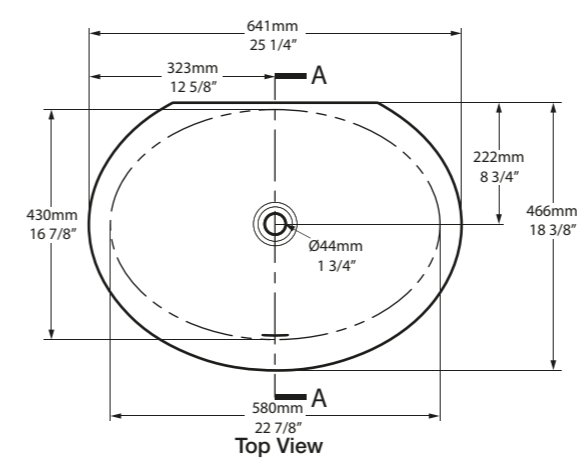

QUARRYCAST™ White.

Kaali 65

○ UB-KAA-65-IO

Side View

Front View

Section AA

l = 641mm/25 1/4"
w = 466mm/18 3/8"
h = 132mm/5 1/4"
○ UB-KAA-65-IO
5kg

The Kaali 65 is the most generous of our oval shaped Kaali basins and is designed for undermount installations. Features an internal overflow. Also available in two smaller sizes - see Kaali 46 and Kaali 60.