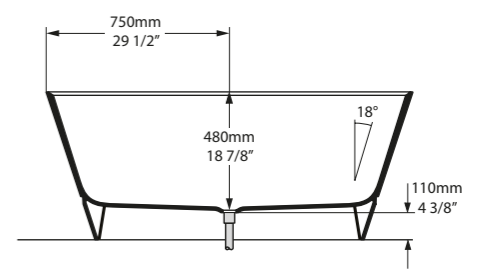

Top View

Front View

Side View

Section AA / Section BB

 QUARRYCAST™ White.

 rich in Volcanic Limestone™

 Personalise

The Terrassa is a double-ended bath with internal sculpted detailing. At just 1702mm in length, it is the perfect match for a contemporary bathroom of any size. For a similar version with a void, see Barcelona 1500. Complemented by the Barcelona 48, Barcelona 55 or Barcelona 64 basins (page 160-165). Explore our spectrum of RAL colours in gloss or matt finishes.