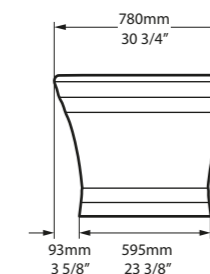

l = 1797mm/70¾"
 w = 780mm/30¾"
 h = 608mm/23⅞"

○ WOR-N-SW-NO
 🛁 PAINT-BATH
 105kg

○ WOR-N-SW-NO 

  Massachusetts Code
cUPC listing by IAPMO

Top View

Front View

Section BB

Side View