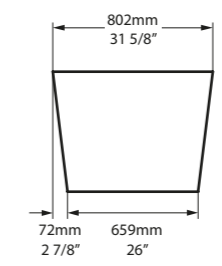

l = 1511mm/59½"
w = 802mm/31⅝"
h = 600mm/23⅝"

○ IOS-N-SW-NO
SM IOSM-N-SM-NO
PAINT-BATH
86kg

Related accessories

○ IOS-N-SW-NO  ○ IOSM-N-SM-NO 

CE  Massachusetts Code cUPC listing by IAPMO

Top View

Front View