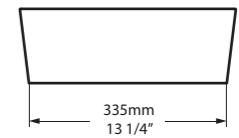

○ VB-IOS-54-NO ○ VB-IOS54M-SM-NO

CE Massachusetts Code cUPC listing by IAPMO

Top View

Side View

l = 540mm/21 1/4"
w = 362mm/14 1/4"
h = 125mm/4 7/8"
○ VB-IOS-54-NO
○ VB-IOS54M-SM-NO
PAINT-VB
7kg

SW QUARRYCAST™ White. SM QUARRYCAST™ Standard Matt.

Qc rich in Volcanic Limestone Personalise