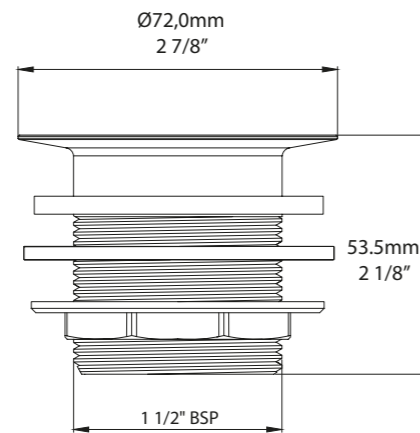

Kit 25
Page 230

Kit 12

Universal waste kit for baths without an overflow hole. Flush fitting 'captive' plug.

K-12-xx