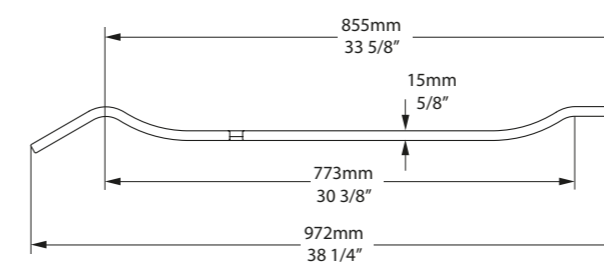

TOM-10-xx

Side View