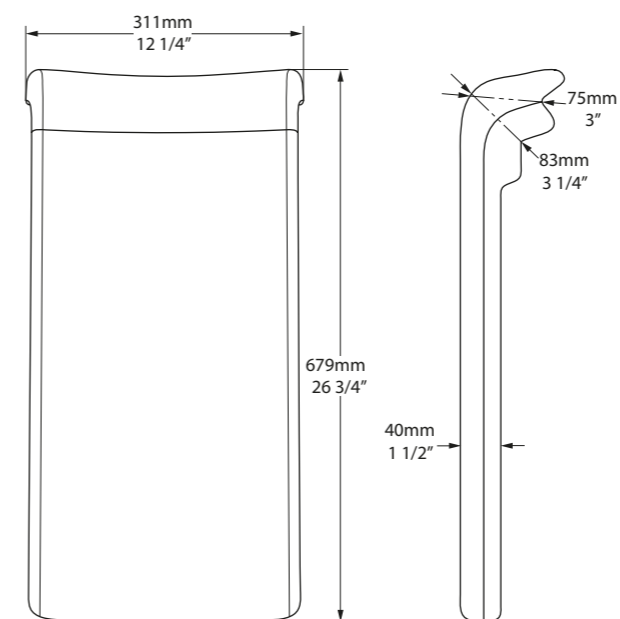

Side View

BR-BAR-xx

Front View