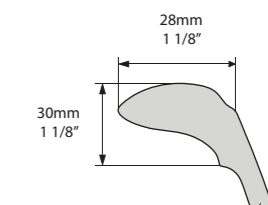

○ VB-RAD-51-NO

Massachusetts Code
cUPC listing by IAPMO

The Radford 51 is a traditional countertop basin with subtle rim detailing. Designed to complement the Radford freestanding bath. Explore our spectrum of RAL colours in gloss or matt finishes.

l = 510mm/20 1/8"
w = 395mm/15 1/2"
h = 115mm/4 1/2"

○ VB-RAD-51-NO
PAINT-VB
5kg

QUARRYCAST™ White.

rich in
Volcanic
Limestone

Personalise