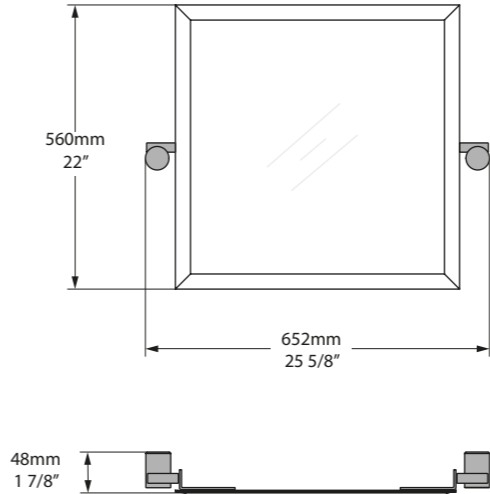

Round wall mirror with pivoting exposed brackets.
Available in a Polished Chrome or Brushed Steel finish.

MR-ANA-55-xx

l = 638mm/25 1/8"
w = 48mm/1 7/8"
h = 550mm/21 5/8"

MR-ANA-55-xx
3kg

MR-ANA-56-xx

l = 652mm/25 5/8"
w = 48mm/1 7/8"
h = 560mm/22"