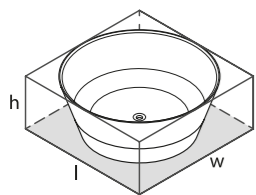

SL D

Taizu is our first collaboration with renowned Hong Kong based designer Steve Leung, who is known for using Asian influences in his designs.

The opulent circular bath has been inspired by the fine porcelain designs of the Song Dynasty. The gently sloping sides are softened by a chamfered edge and sculpted detail at the base. With a diameter of 1500mm, Taizu is a spa-style centrepiece that is at home in the most luxurious bathrooms.

Explore our spectrum of RAL colours in gloss or matt finishes.

l = 1500mm/59"
w = 1500mm/59"
h = 600mm/23 3/8"

○ TAI-N-SW-NO
🛁 PAINT-BATH
95kg