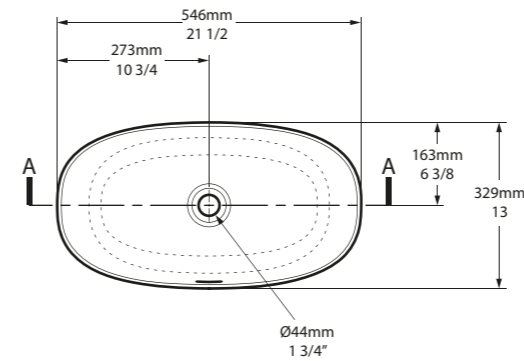

○ VB-BAR-55-IO ○ VB-BAR55M-SM-IO

CE Massachusetts Code cUPC listing by IAPMO

Top View

The Barcelona 55 is the perfect complement to the Barcelona baths. Ideal for cloakrooms or paired in 'his and hers' settings. Features an internal overflow. Explore our spectrum of RAL colours in gloss or matt finishes. See also Barcelona 48 and Barcelona 64.

l = 546mm/21 1/2"
w = 329mm/13"
h = 139mm/5 1/2"

○ VB-BAR-55-IO
○ VB-BAR55M-SM-IO
PAINT-VB
7kg

SW QUARRYCAST™ White. SM QUARRYCAST™ Standard Matt.

rich in Volcanic Limestone™ Personalise