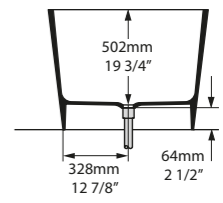

l = 1511mm/59½"
w = 802mm/31⅝"
h = 600mm/23⅝"

○ IOS-N-SW-NO
SM IOSM-N-SM-NO
PAINT-BATH
86kg

Related accessories

○ IOS-N-SW-NO  ○ IOSM-N-SM-NO 

CE  Massachusetts Code cUPC listing by IAPMO

Top View

Front View