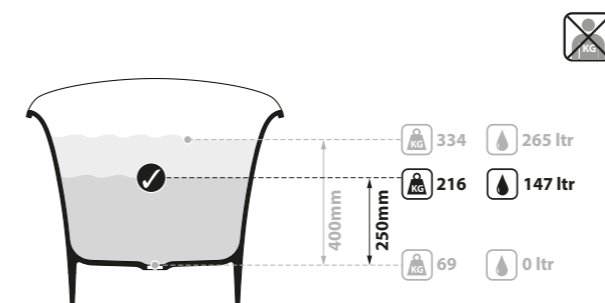

○ TOU-N-SW-NO  ◉ TOUM-N-SM-NO 

CE  Massachusetts Code: Pending
cUPC listing by IAPMO: Pending

Top View

Front View

Section BB

Side View

Section AA

l = 1811mm/71 1/4"
w = 808mm/31 3/4"
h = 715mm/28 1/8"