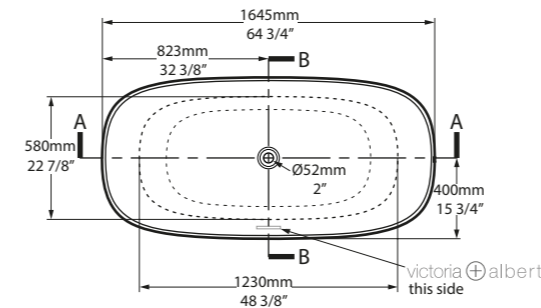

Amiata 1650

○ AMT-N-SW-NO ○ AMTM-N-SM-NO

CE Massachusetts Code
cUPC listing by IAPMO
Registered Design

Top View