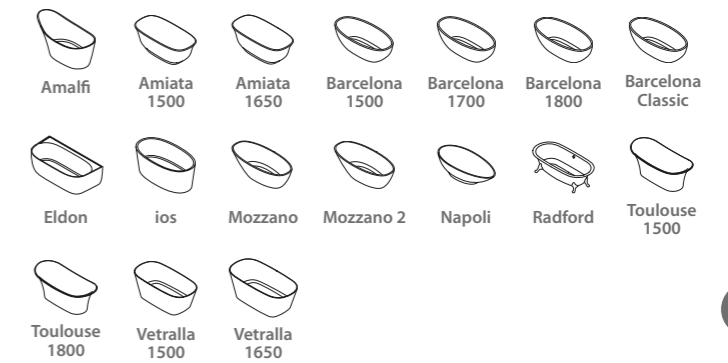

Amalfi Headrest

Dedicated headrest - Black.

HR-AML-xx

Napoli Headrest

Dedicated headrest - Black.

HR-NAP-xx

Handles

Set of two handles.

K-HAN01-xx