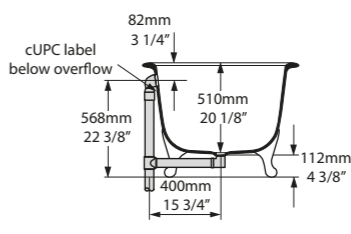

○ RAD-N-SW-NO

CE Massachusetts Code
cUPC listing by IAPMO
Registered Design

Section BB

FT-RAD-SW

Qc rich in Volcanic Limestone™

SW

QUARRYCAST™ White.

Qc rich in Volcanic Limestone™

Personalise