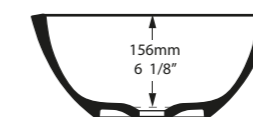

Massachusetts Code
cUPC listing by IAPMO

○ VB-MAU-42-NO

Top View

Section AA

l = 423mm/16 5/8"
w = 423mm/16 5/8"
h = 178mm/7"

○ VB-MAU-42-NO
PAINT-VB
8kg

A generous deep hemispherical basin featuring a rimless design; suitable for countertop or semi-recessed mounting. Ideal for a "his and hers" setting. Explore our spectrum of RAL colours in gloss or matt finishes.

Personalise