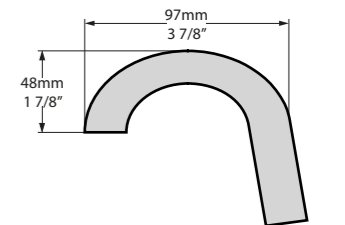

○ MAR-N-SW-NO + MAR-B-SW

CE Massachusetts Code
cUPC listing by IAPMO

Rim Detail

Watch Hill, Rhode Island, USA

Photography by: © Stephen Kent Johnson/OTTO

Design by: Studio Giancarlo Valle

QUARRYCAST™ White.

rich in
Volcanic
Limestone™

Personalise