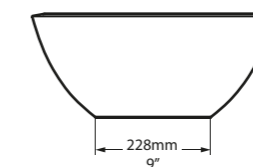

Massachusetts Code
cUPC listing by IAPMO

○ VB-MAU-42-NO

Top View

Side View

l = 423mm/16 5/8"
w = 423mm/16 5/8"
h = 178mm/7"

○ VB-MAU-42-NO
PAINT-VB
8kg

A generous deep hemispherical basin featuring a rimless design; suitable for countertop or semi-recessed mounting. Ideal for a "his and hers" setting. Explore our spectrum of RAL colours in gloss or matt finishes.

Personalise