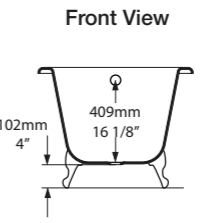

○ HAM-N-SW-NO

CE Massachusetts Code cUPC listing by IAPMO

Tap holes can be drilled by installer
Armaturenlöcher können leicht vom Installateur gebohrt werden
Les trous de robinetterie peuvent être percés par l'installateur
Pueden ser perforados por el instalador
I fori per rubinetti possono essere perforati dall'installatore

Barcelona, Spain

Photography by: José Hevia

Design by: Miriam Barrio Studio