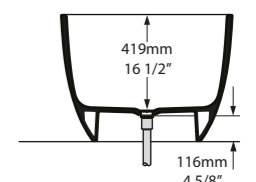

Barcelona 1800

○ BA3-N-SW-NO ○ BA3M-N-SM-NO

Massachusetts Code
cUPC listing by IAPMO

Section BB

Barcelona 1800 is a design statement, ideally suited to a larger bathroom. Previously called Barcelona 3, Barcelona 1800 now features a chamfered rim for head and neck comfort, improved lower back support, and a void space underneath for waste plumbing. Explore our spectrum of RAL colours in gloss or matt finishes.

l = 1800mm/70 7/8"
w = 866mm/34 1/8"
h = 559mm/22"
○ BA3-N-SW-NO
○ BA3M-N-SM-NO
PAINT-BATH
93kg

SW QUARRYCAST™ White. **SM** QUARRYCAST™ Standard Matt. Personalise