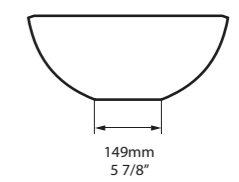

Napoli 57

○ VB-NAP-57-NO ○ VB-NAP57M-SM-NO

CE Massachusetts Code
cUPC listing by IAPMO

Top View

l = 570mm/22 1/2"
w = 345mm/13 5/8"
h = 156mm/6 1/8"

○ VB-NAP-57-NO
○ VB-NAP57M-SM-NO
PAINT-VB
6kg

SW QUARRYCAST™ White. **SM** QUARRYCAST™ Standard Matt.

Qc rich in Volcanic Limestone Personalise