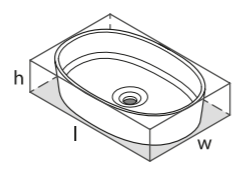

l = 540mm/21 1/4"
w = 362mm/14 1/4"
h = 125mm/4 7/8"
○ VB-IOS-54-NO
○ VB-IOS54M-SM-NO
PAINT-VB
7kg