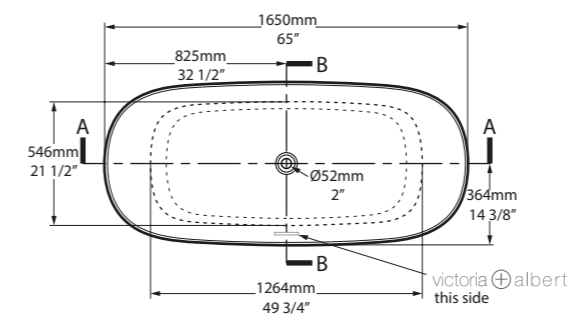

Vetralla 1650

○ VE2-N-SW-NO ○ VE2M-N-SM-NO

CE Massachusetts Code cUPC listing by IAPMO

Top View