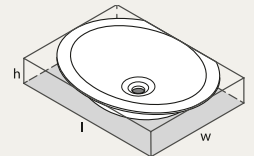

Four adjustable feet - for quick installation

Kaldera 5 Inset

Kaldera 6 Undermount

Inset/Undermount Bath Range

Kaldera 4
KAL4-N-SW-NO

Kaldera 5
KAL5-N-SW-NO

Kaldera 6
KAL6-N-SW-NO

Matching Basins

Kaali 46
UB-KAA-46-IO
l = 466mm
w = 353mm
h = 140mm

Kaali 48
UB-KAA-48-IO
l = 475mm
w = 449mm
h = 136mm

Kaali 60
UB-KAA-60-IO
l = 598mm
w = 445mm
h = 129mm

Kaali 65
UB-KAA-65-IO
l = 645mm
w = 464mm
h = 119mm

Kaldera 56
UB-KAL-56-IO
l = 559mm
w = 357mm
h = 129mm

Kaldera 62
UB-KAL-62-IO
l = 615mm
w = 419mm
h = 124mm