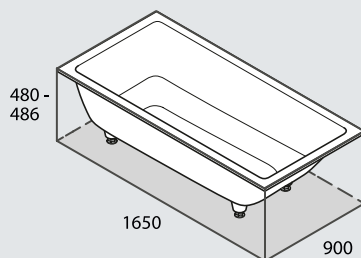

Four adjustable feet - for quick installation

Kaldera 5 Inset

Kaldera 6 Undermount

Inset/Undermount Bath Range

Kaldera 4
KAL4-N-SW-NO

Kaldera 5
KAL5-N-SW-NO

Kaldera 6
KAL6-N-SW-NO

Matching Basins

Kaali 46
UB-KAA-46-IO
l = 466mm
w = 353mm
h = 140mm

Kaali 48
UB-KAA-48-IO
l = 475mm
w = 449mm
h = 136mm

Kaali 60
UB-KAA-60-IO
l = 598mm
w = 445mm
h = 129mm

Kaali 65
UB-KAA-65-IO
l = 645mm
w = 464mm
h = 119mm

Kaldera 56
UB-KAL-56-IO
l = 559mm
w = 357mm
h = 129mm

Kaldera 62
UB-KAL-62-IO
l = 615mm
w = 419mm
h = 124mm