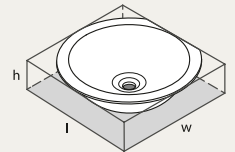

Four adjustable feet - for quick installation

Kaldera 5 Inset

Kaldera 6 Undermount

Inset/Undermount Bath Range

Kaldera 4
KAL4-N-SW-NO

Kaldera 5
KAL5-N-SW-NO

Kaldera 6
KAL6-N-SW-NO

Matching Basins

Kaali 46
UB-KAA-46-IO
l = 466mm
w = 353mm
h = 140mm

Kaali 48
UB-KAA-48-IO
l = 475mm
w = 449mm
h = 136mm

Kaali 60
UB-KAA-60-IO
l = 598mm
w = 445mm
h = 129mm

Kaali 65
UB-KAA-65-IO
l = 645mm
w = 464mm
h = 119mm

Kaldera 56
UB-KAL-56-IO
l = 559mm
w = 357mm
h = 129mm

Kaldera 62
UB-KAL-62-IO
l = 615mm
w = 419mm
h = 124mm