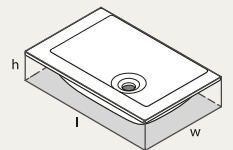

Four adjustable feet - for quick installation

Kaldera 5 Inset

Kaldera 6 Undermount

Inset/Undermount Bath Range

Kaldera 4
KAL4-N-SW-NO

Kaldera 5
KAL5-N-SW-NO

Kaldera 6
KAL6-N-SW-NO

Matching Basins

Kaali 46
UB-KAA-46-IO
l = 466mm
w = 353mm
h = 140mm

Kaali 48
UB-KAA-48-IO
l = 475mm
w = 449mm
h = 136mm

Kaali 60
UB-KAA-60-IO
l = 598mm
w = 445mm
h = 129mm

Kaali 65
UB-KAA-65-IO
l = 645mm
w = 464mm
h = 119mm

Kaldera 56
UB-KAL-56-IO
l = 559mm
w = 357mm
h = 129mm

Kaldera 62
UB-KAL-62-IO
l = 615mm
w = 419mm
h = 124mm