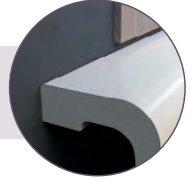

Strong: QUARRYCAST™ is solid all the way through - more than twice as hard as acrylic with no creaking or flexing.

Lightweight: surprisingly lightweight, the average weight of our baths is just 72kgs.

QUARRYCAST™

Like all Victoria + Albert baths and basins, the collection is made from 100% QUARRYCAST™, a unique blend of Volcanic Limestone™ and high-performance resins. Volcanic Limestone™ is the name we give to the special white rock that is perfect for making baths and basins. As the stone-rich alternative to both cast iron and acrylic it is 100% one piece, hand finished and packed with naturally desirable properties.

Made from 100% QUARRYCAST™ - rich in Volcanic Limestone™

Accurate diamond cut rim edging - ideal for back-to-wall or corner installations

Ergonomic single ended recline of 32° - provides maximum comfort