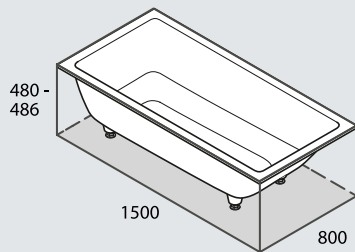

Four adjustable feet - for quick installation

Kaldera 5 Inset

Kaldera 6 Undermount

Inset/Undermount Bath Range

Kaldera 4
KAL4-N-SW-NO

Kaldera 5
KAL5-N-SW-NO

Kaldera 6
KAL6-N-SW-NO

Matching Basins

Kaali 46
UB-KAA-46-IO
l = 466mm
w = 353mm
h = 140mm

Kaali 48
UB-KAA-48-IO
l = 475mm
w = 449mm
h = 136mm

Kaali 60
UB-KAA-60-IO
l = 598mm
w = 445mm
h = 129mm

Kaali 65
UB-KAA-65-IO
l = 645mm
w = 464mm
h = 119mm

Kaldera 56
UB-KAL-56-IO
l = 559mm
w = 357mm
h = 129mm

Kaldera 62
UB-KAL-62-IO
l = 615mm
w = 419mm
h = 124mm