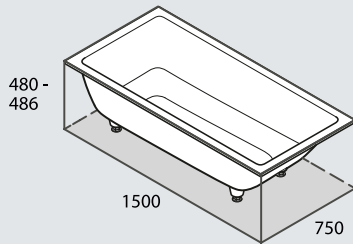

Four adjustable feet - for quick installation

Kaldera 5 Inset

Kaldera 6 Undermount

Inset/Undermount Bath Range

Kaldera 4
KAL4-N-SW-NO

Kaldera 5
KAL5-N-SW-NO

Kaldera 6
KAL6-N-SW-NO

Matching Basins

Kaali 46
UB-KAA-46-IO
l = 466mm
w = 353mm
h = 140mm

Kaali 48
UB-KAA-48-IO
l = 475mm
w = 449mm
h = 136mm

Kaali 60
UB-KAA-60-IO
l = 598mm
w = 445mm
h = 129mm

Kaali 65
UB-KAA-65-IO
l = 645mm
w = 464mm
h = 119mm

Kaldera 56
UB-KAL-56-IO
l = 559mm
w = 357mm
h = 129mm

Kaldera 62
UB-KAL-62-IO
l = 615mm
w = 419mm
h = 124mm