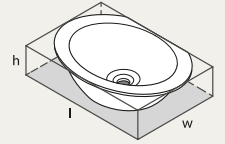

The range includes three sizes of Kaldera bath - ergonomically designed for maximum comfort and suitable for drop-in and undermount installations. The complementary Kaali and Kaldera undermount basins are available in different shapes and sizes to suit your design requirements. Choose from round, oval or rectangular formats.

Four adjustable feet - for quick installation

Kaldera 5 Inset

Kaldera 6 Undermount

Inset/Undermount Bath Range

Kaldera 4
KAL4-N-SW-NO

Kaldera 5
KAL5-N-SW-NO

Kaldera 6
KAL6-N-SW-NO

Matching Basins

Kaali 46
UB-KAA-46-IO
l = 466mm
w = 353mm
h = 140mm

Kaali 48
UB-KAA-48-IO
l = 475mm
w = 449mm
h = 136mm

Kaali 60
UB-KAA-60-IO
l = 598mm
w = 445mm
h = 129mm

Kaali 65
UB-KAA-65-IO
l = 645mm
w = 464mm
h = 119mm

Kaldera 56
UB-KAL-56-IO
l = 559mm
w = 357mm
h = 129mm

Kaldera 62
UB-KAL-62-IO
l = 615mm
w = 419mm
h = 124mm