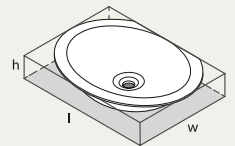

Four adjustable feet - for quick installation

Kaldera 5 Inset

Kaldera 6 Undermount

Inset/Undermount Bath Range

Kaldera 4
KAL4-N-SW-NO

Kaldera 5
KAL5-N-SW-NO

Kaldera 6
KAL6-N-SW-NO

Matching Basins

Kaali 46
UB-KAA-46-IO
l = 466mm
w = 353mm
h = 140mm

Kaali 48
UB-KAA-48-IO
l = 475mm
w = 449mm
h = 136mm

Kaali 60
UB-KAA-60-IO
l = 598mm
w = 445mm
h = 129mm

Kaali 65
UB-KAA-65-IO
l = 645mm
w = 464mm
h = 119mm

Kaldera 56
UB-KAL-56-IO
l = 559mm
w = 357mm
h = 129mm

Kaldera 62
UB-KAL-62-IO
l = 615mm
w = 419mm
h = 124mm