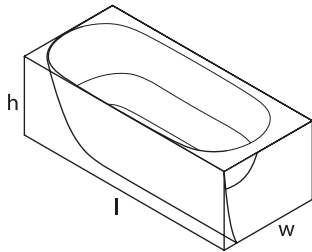

Lussari 1700 Corner Right

Like its left-hand counterpart, the Lussari 1700 corner right bath is another practical alternative to a freestanding or back to wall bath. Uniquely designed to make the most of its setting, its sleek design brings a sense of structure to contemporary bathrooms and suites, elevated by clean lines for a neat, elegant finish.

LUS-N-RH-SW-NO - Standard White
LUSM-N-RH-SM-NO - Standard Matt

l = 1700mm	void = 116mm
w = 750mm	weight = 85kg
h = 580mm	capacity = 258L

Recommended wastes: K-12-xx