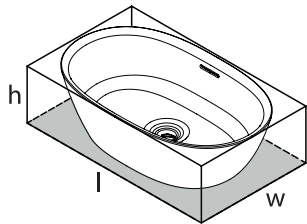

Lussari 55 Basin

The Lussari 55 countertop basin is the ideal complement to every bath style in the Lussari range. Its sleek modern design combines form and function, with practical features including an internal overflow.

VB-LUS-55-IO - Standard White

VB-LUS55M-SM-IO - Standard Matt

l = 544mm   **weight** = 6kg
w = 325mm   **capacity** = 9L
h = 153mm

Recommended wastes: K-25-xx