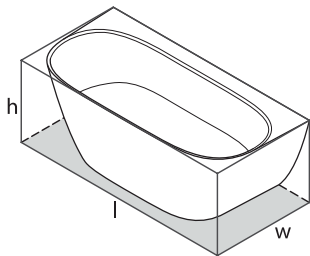

Lussari 1600 Back to Wall

The simplicity of the sleek, sculptural form of the Lussari 1600 back to wall bath combines the iconic look and feel of freestanding with the ingenuity of modern space-saving design. Installed against the wall for a watertight seal with a spacious deck for mounting tapware and storing bathroom luxuries.

LU4-N-SW-NO - Standard White

LU4M-N-SM-NO - Standard Matt

l = 1599mm	void = 121mm
w = 750mm	weight = 80kg
h = 580mm	capacity = 266L

Recommended wastes: K-12-xx

BATHROOM COLLECTIVE