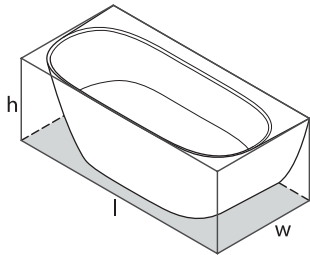

Lussari 1700 Back to Wall

The Lussari 1700 back to wall bath is a perfect option for contemporary master suites and family bathrooms, created to make the most of larger spaces. Installed against the wall for a watertight seal with a spacious deck for mounting tapware and storing bathroom luxuries.

LU5-N-SW-NO - Standard White

LU5M-N-SM-NO - Standard Matt

l = 1696mm	void = 121mm
w = 750mm	weight = 84kg
h = 580mm	capacity = 284L

Recommended wastes: K-12-xx

BATHROOM COLLECTIVE