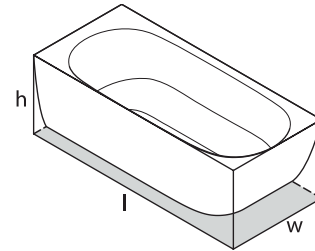

Lussari 1700 Corner Left

The Lussari 1700 corner left bath is a practical alternative to a freestanding or back to wall bath. Uniquely designed to make the most of its setting, its sleek design brings a sense of structure to contemporary bathrooms and suites, elevated by clean lines for a neat, elegant finish.

LUS-N-LH-SW-NO - Standard White
LUSM-N-LH-SM-NO - Standard Matt

l = 1700mm	void = 116mm
w = 750mm	weight = 85kg
h = 580mm	capacity = 258L

Recommended wastes: K-12-xx