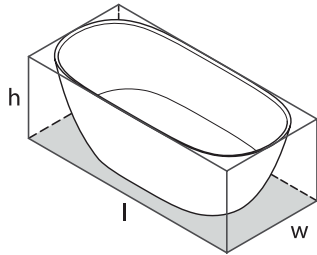

Lussari 1700

The Lussari 1700 is the ideal choice for master suites or family bathrooms. At 1700mm long it's designed to complement larger spaces and bring the beauty of symmetrical modern design to contemporary interiors.

LU2-N-SW-NO - Standard White

LU2M-N-SM-NO - Standard Matt

l = 1660mm	void = no void
w = 730mm	weight = 72kg
h = 550mm	capacity = 283L

Recommended wastes: K-12-xx, K-17-xx

BATHROOM COLLECTIVE